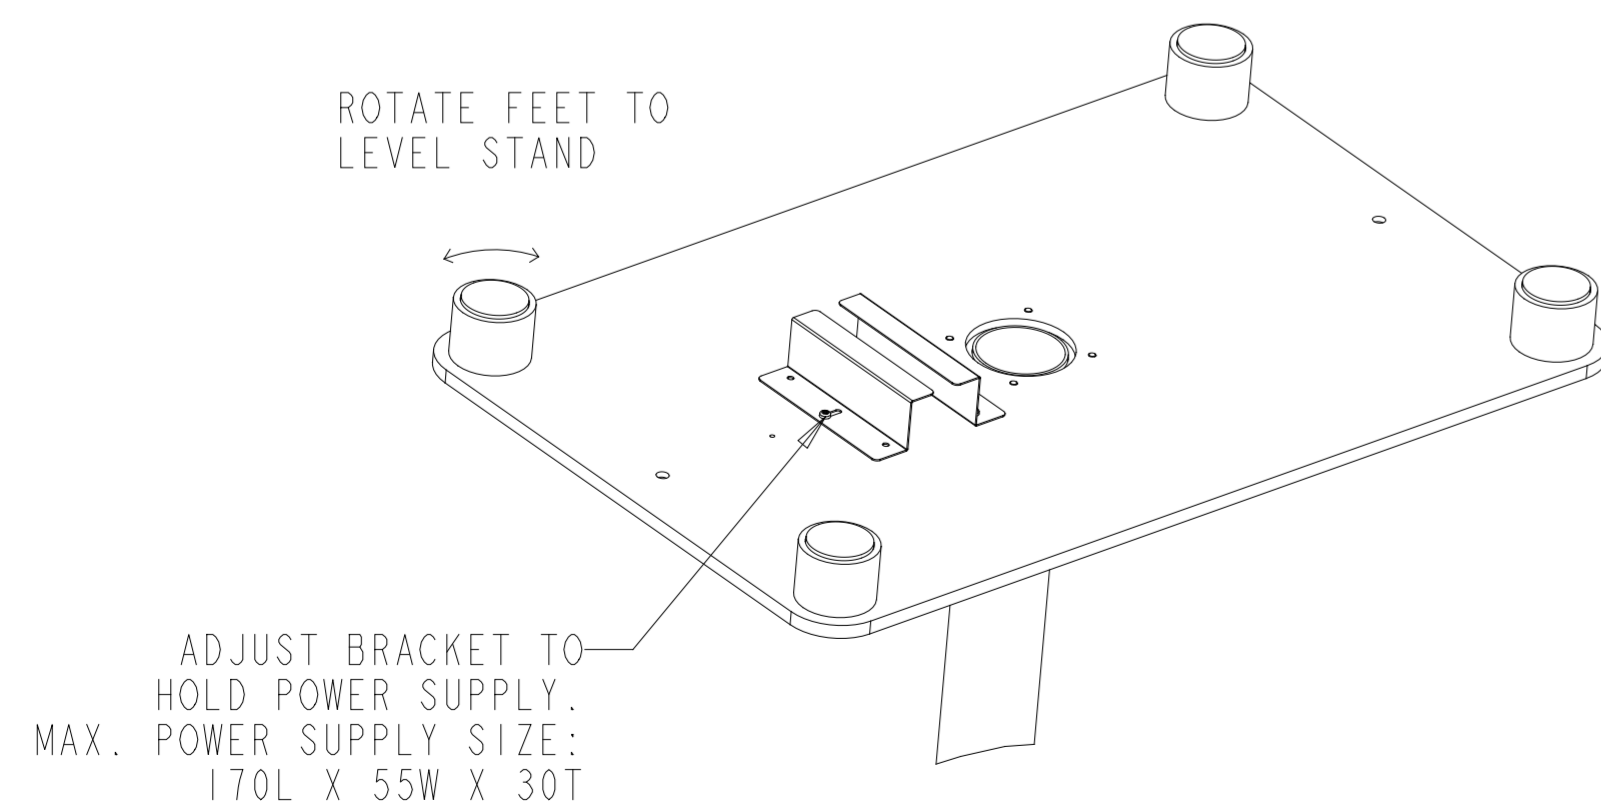

ELO-KIT-FLOOR STAND 3 FOOT

E048069

MOUNTING OPTION

DIMENSIONS ARE IN MILLIMETERS

elo

MS601766

DATE: 09/16/21

REV: B