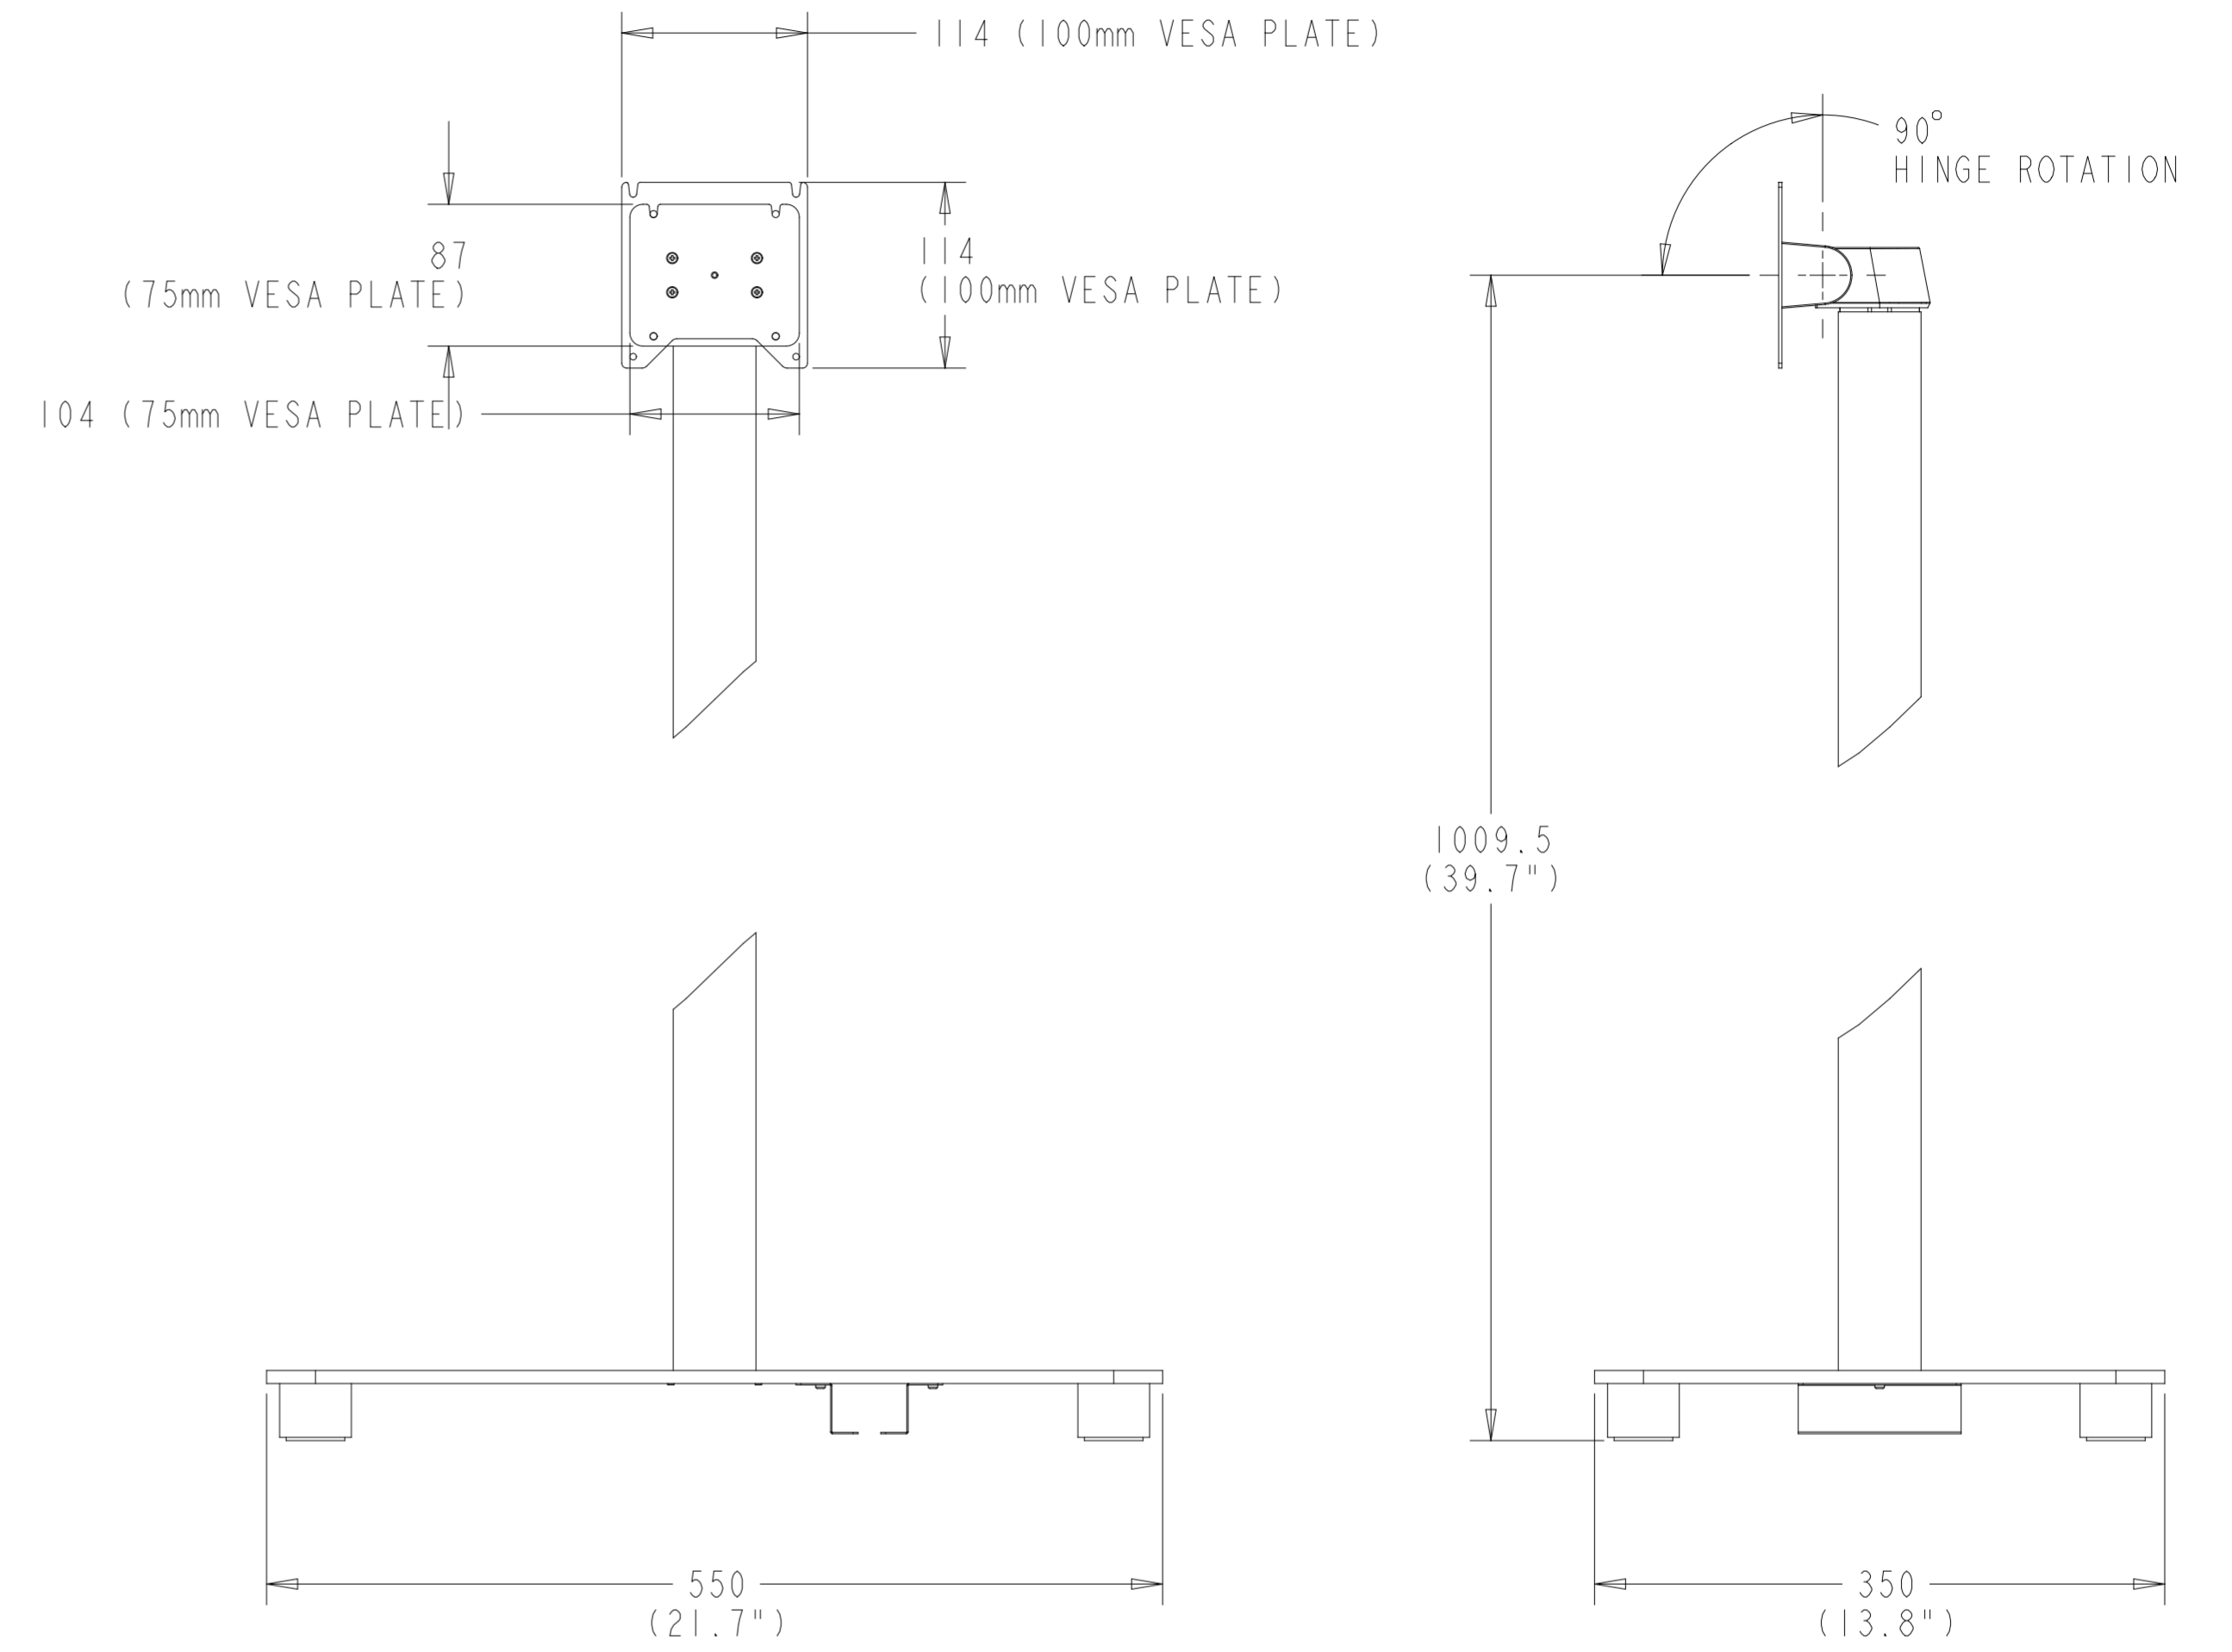

ELO-KIT-FLOOR STAND 3 FOOT

E048069

MOUNTING OPTION

DIMENSIONS ARE IN MILLIMETERS

elo

MS601766

DATE: 09/16/21

REV: B