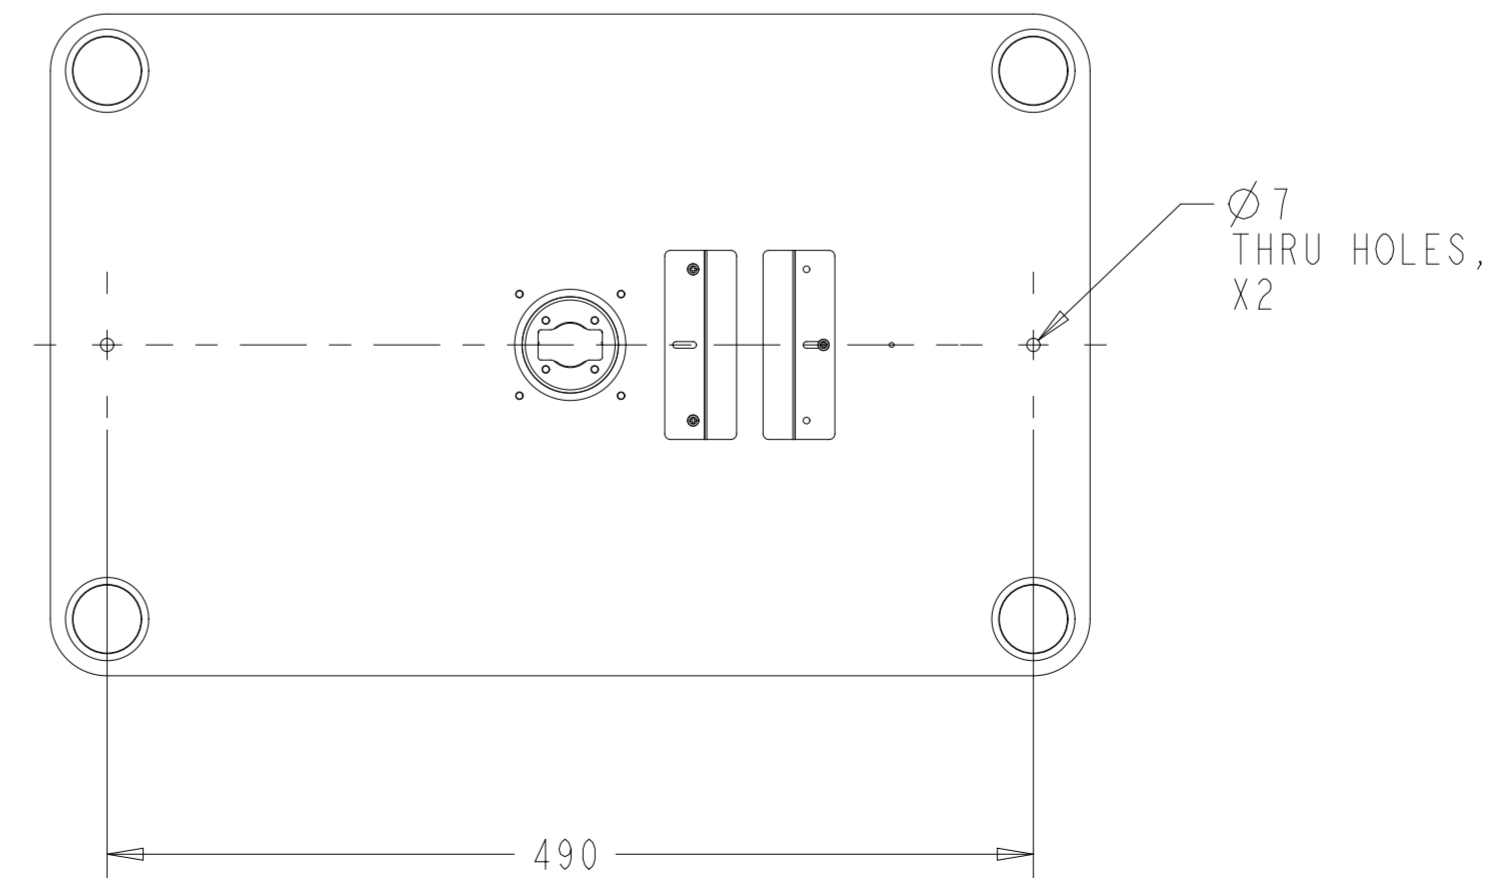

ELO-KIT-FLOOR STAND 3 FOOT

E048069

MOUNTING OPTION

DIMENSIONS ARE IN MILLIMETERS

elo

MS601766

DATE: 09/16/21

REV: B