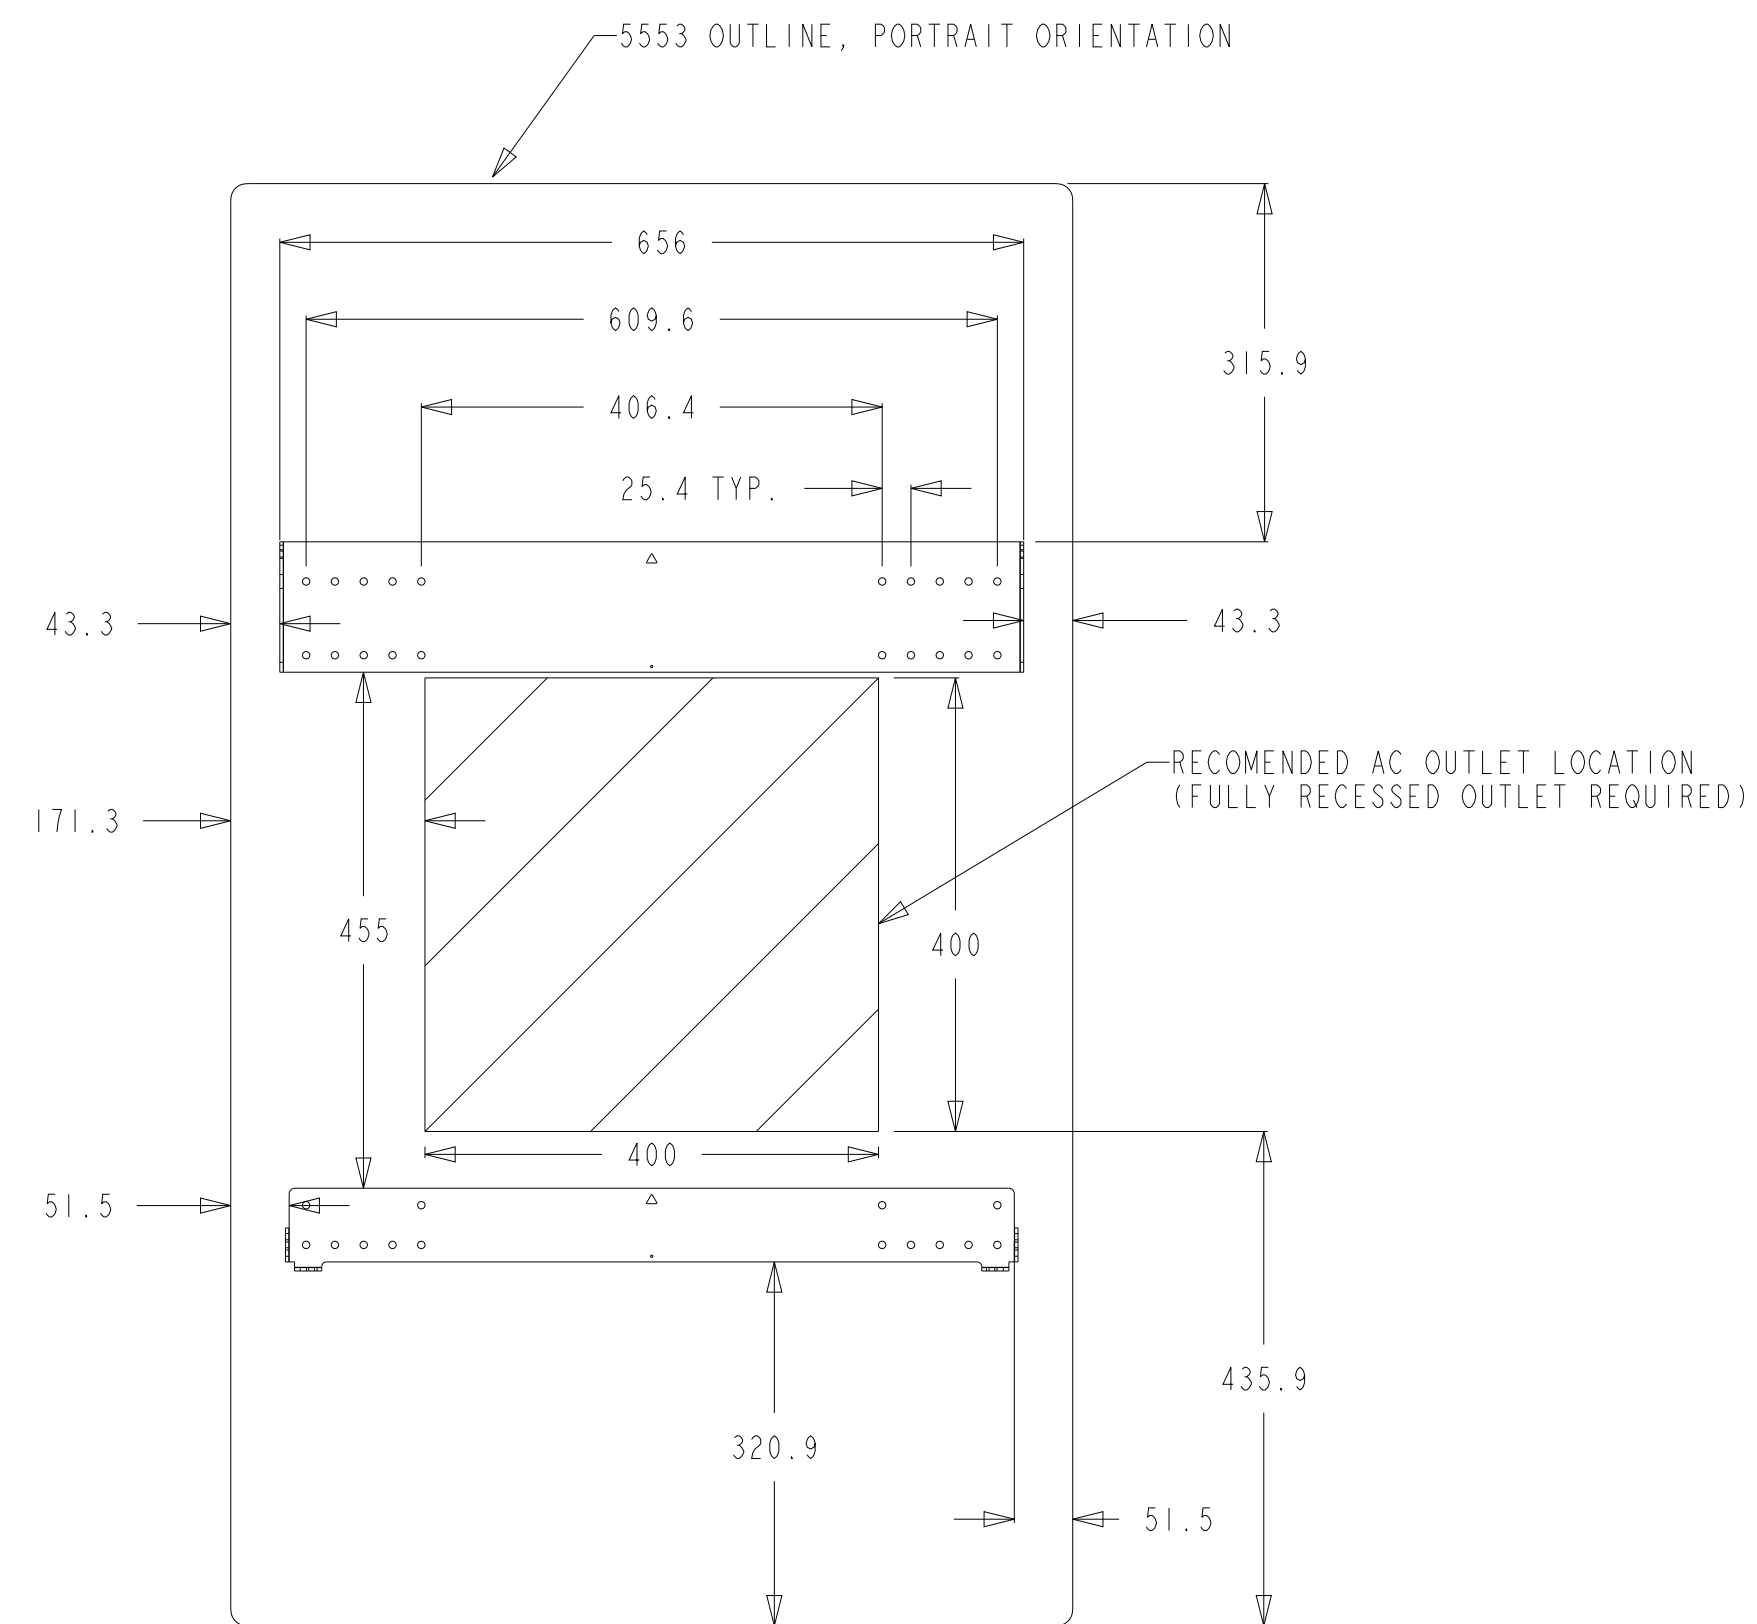

DIMENSIONAL DRAWING: ET5503L

(UNDER HINGED SECURITY COVER)

- HDMI X1
- USB X1
- VIDEO INPUT BUTTON
- TOUCH OSD MENU BUTTON
- POWER BUTTON AND INDICATOR

DIMENSIONS ARE IN MILLIMETERS

elo

MS602648

DATE: 04/08/2021

REV: A

REAR MOUNTING INTERFACE

OPTIONAL LOW-PROFILE WALLMOUNT P/N E727774

TILT FOR CABLE AND ECM SERVICE
PCAP = 179.9
IR = 189.3

LANDSCAPE ORIENTATION

PORTRAIT ORIENTATION
(CLOCKWISE ROTATION)

TILTING REQUIREMENTS