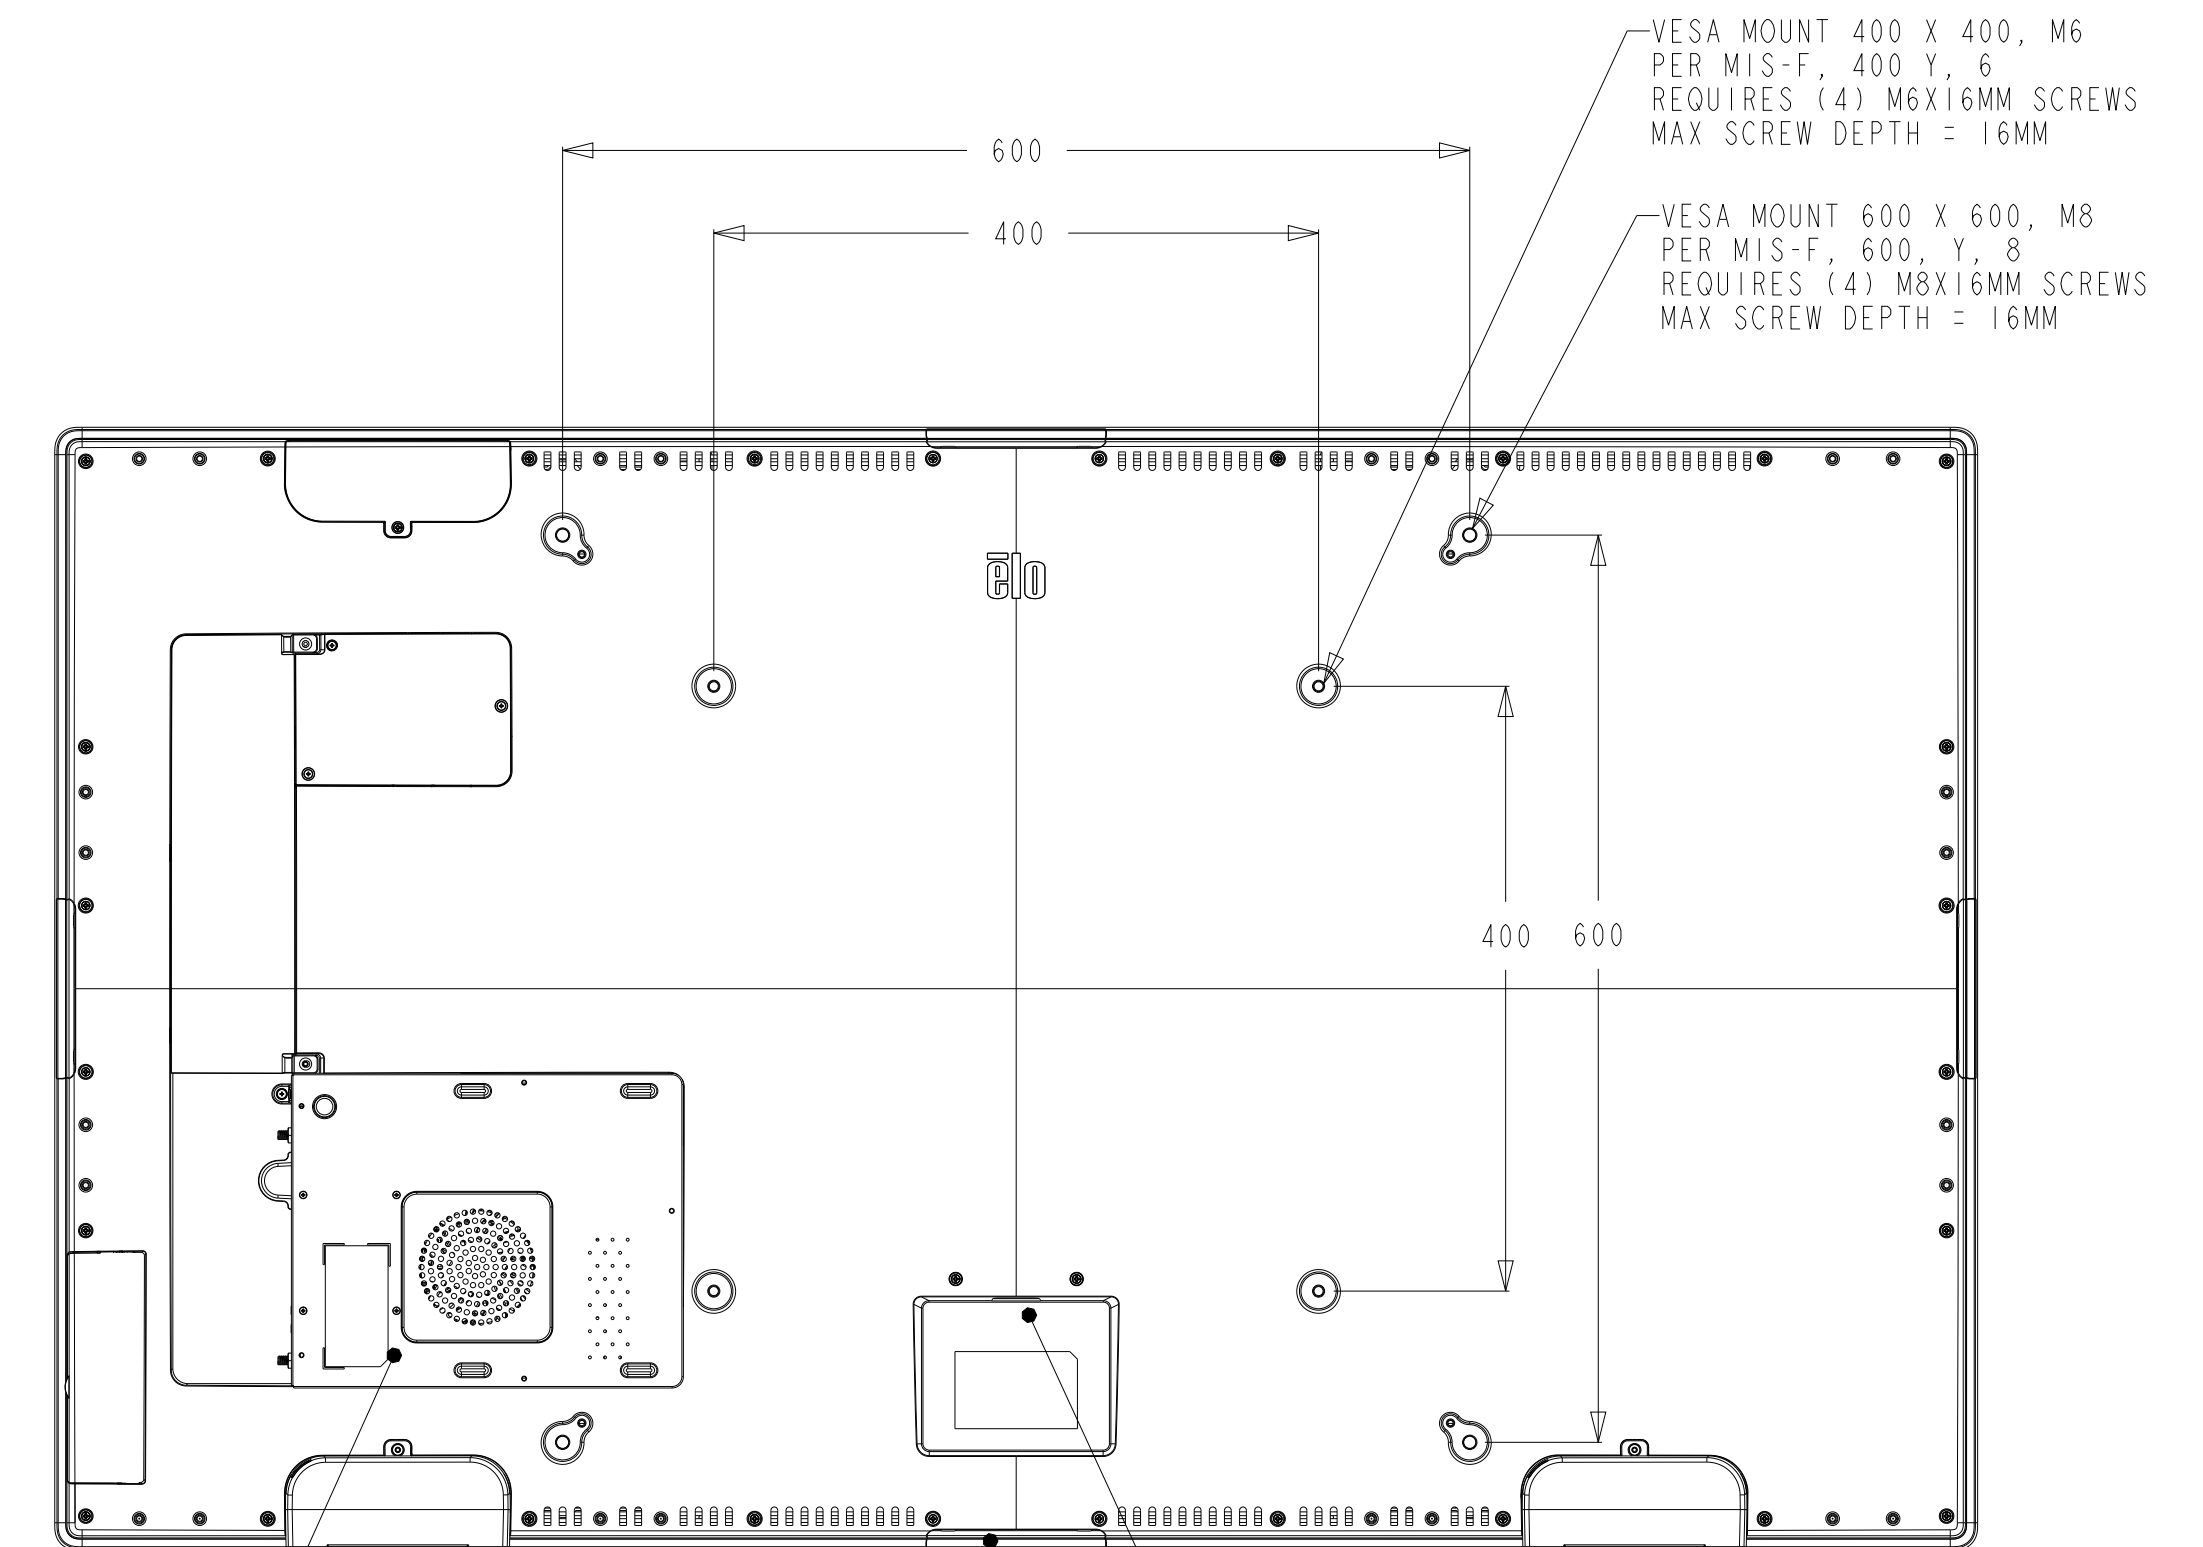

DIMENSIONAL DRAWING: ET5503L

(UNDER HINGED SECURITY COVER)

- HDMI X1
- USB X1
- VIDEO INPUT BUTTON
- TOUCH OSD MENU BUTTON
- POWER BUTTON AND INDICATOR

DIMENSIONS ARE IN MILLIMETERS

elo

MS602648

DATE: 04/08/2021

REV: A

REAR MOUNTING INTERFACE

OPTIONAL LOW-PROFILE WALLMOUNT P/N E727774

TILT FOR CABLE AND ECM SERVICE
PCAP = 179.9
IR = 189.3

LANDSCAPE ORIENTATION

PORTRAIT ORIENTATION
(CLOCKWISE ROTATION)

TILTING REQUIREMENTS