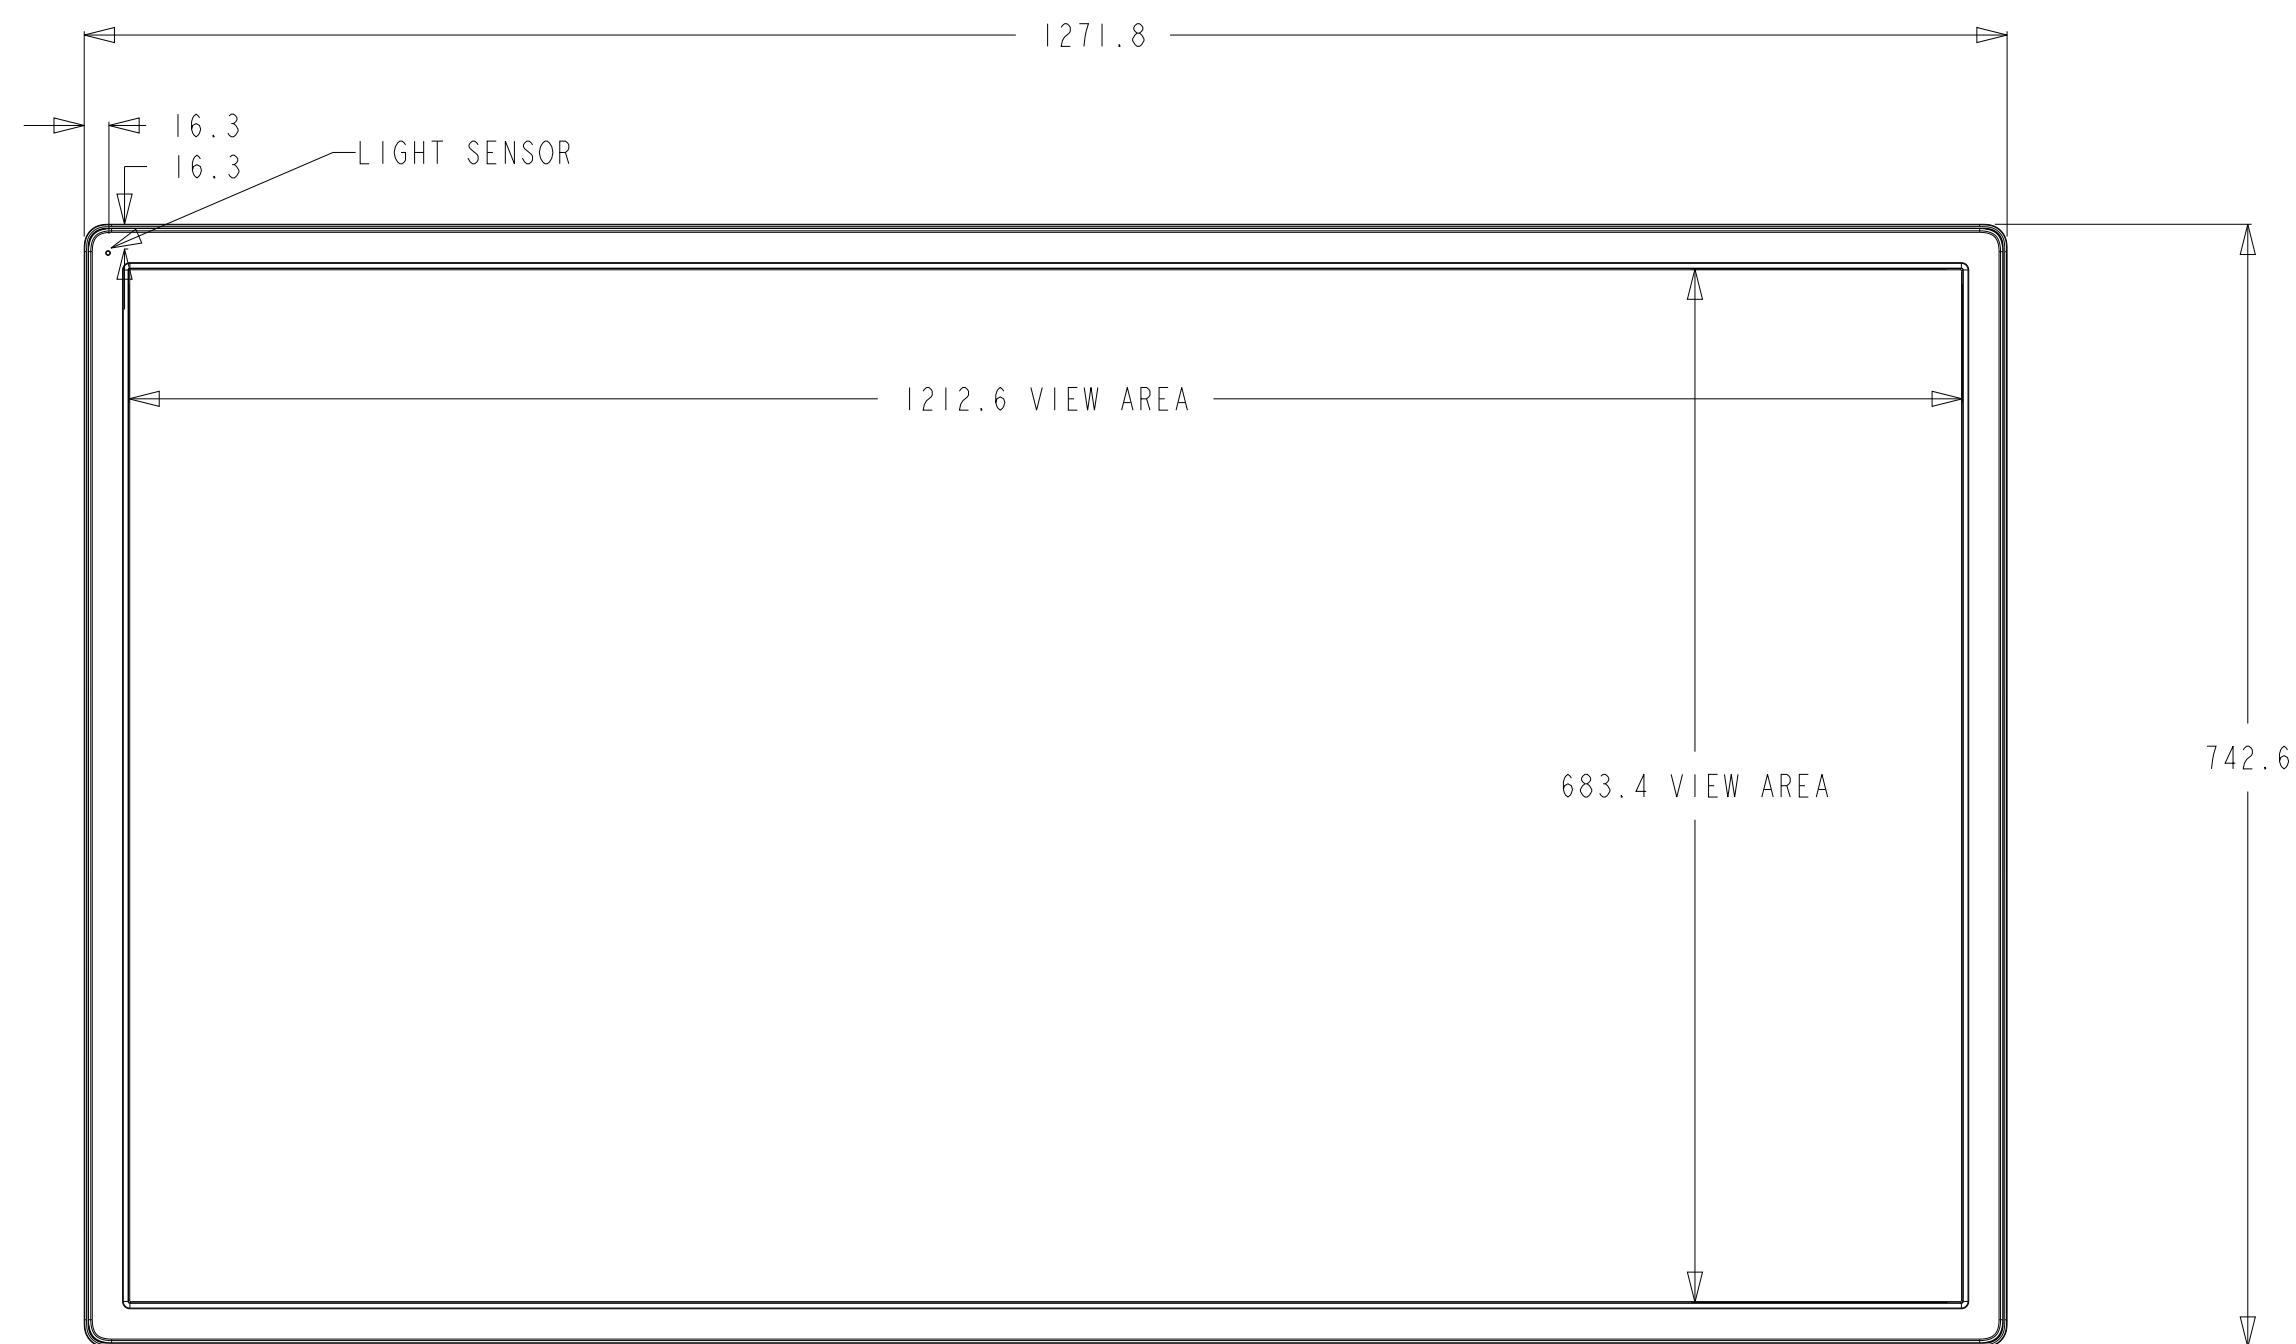

DIMENSIONAL DRAWING: ET5503L

(UNDER HINGED SECURITY COVER)

- HDMI X1
- USB X1
- VIDEO INPUT BUTTON
- TOUCH OSD MENU BUTTON
- POWER BUTTON AND INDICATOR

DIMENSIONS ARE IN MILLIMETERS

elo

MS602648

DATE: 04/08/2021

REV: A

REAR MOUNTING INTERFACE

OPTIONAL LOW-PROFILE WALLMOUNT P/N E727774

TILT FOR CABLE AND ECM SERVICE
PCAP = 179.9
IR = 189.3

LANDSCAPE ORIENTATION

PORTRAIT ORIENTATION
(CLOCKWISE ROTATION)

TILTING REQUIREMENTS