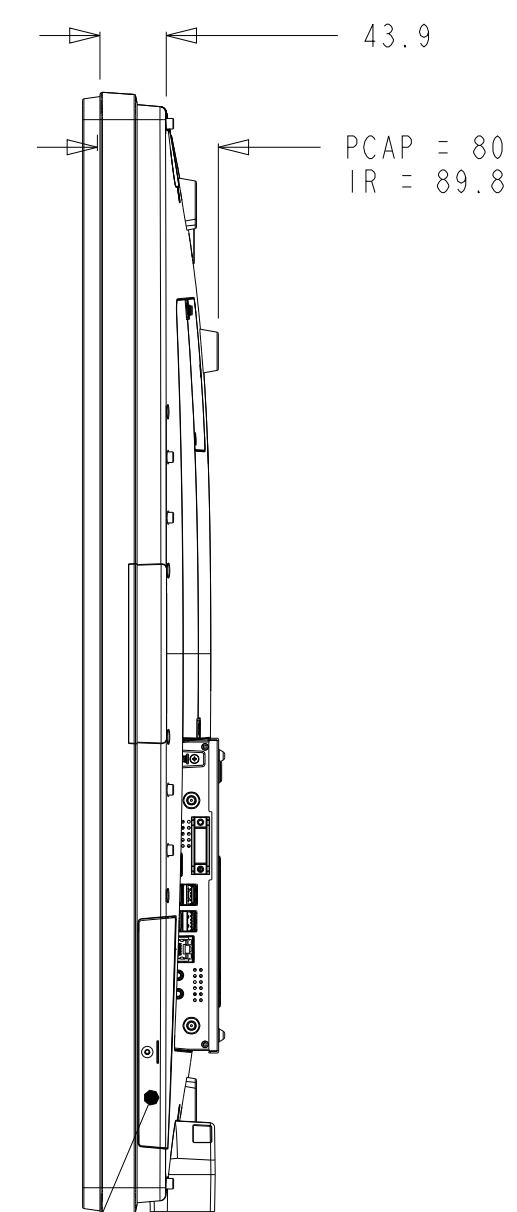

DIMENSIONAL DRAWING: ET5503L

(UNDER HINGED SECURITY COVER)

- HDMI X1
- USB X1
- VIDEO INPUT BUTTON
- TOUCH OSD MENU BUTTON
- POWER BUTTON AND INDICATOR

DIMENSIONS ARE IN MILLIMETERS

elo

MS602648

DATE: 04/08/2021

REV: A

REAR MOUNTING INTERFACE

OPTIONAL LOW-PROFILE WALLMOUNT P/N E727774

TILT FOR CABLE AND ECM SERVICE
PCAP = 179.9
IR = 189.3

LANDSCAPE ORIENTATION

PORTRAIT ORIENTATION
(CLOCKWISE ROTATION)

TILTING REQUIREMENTS