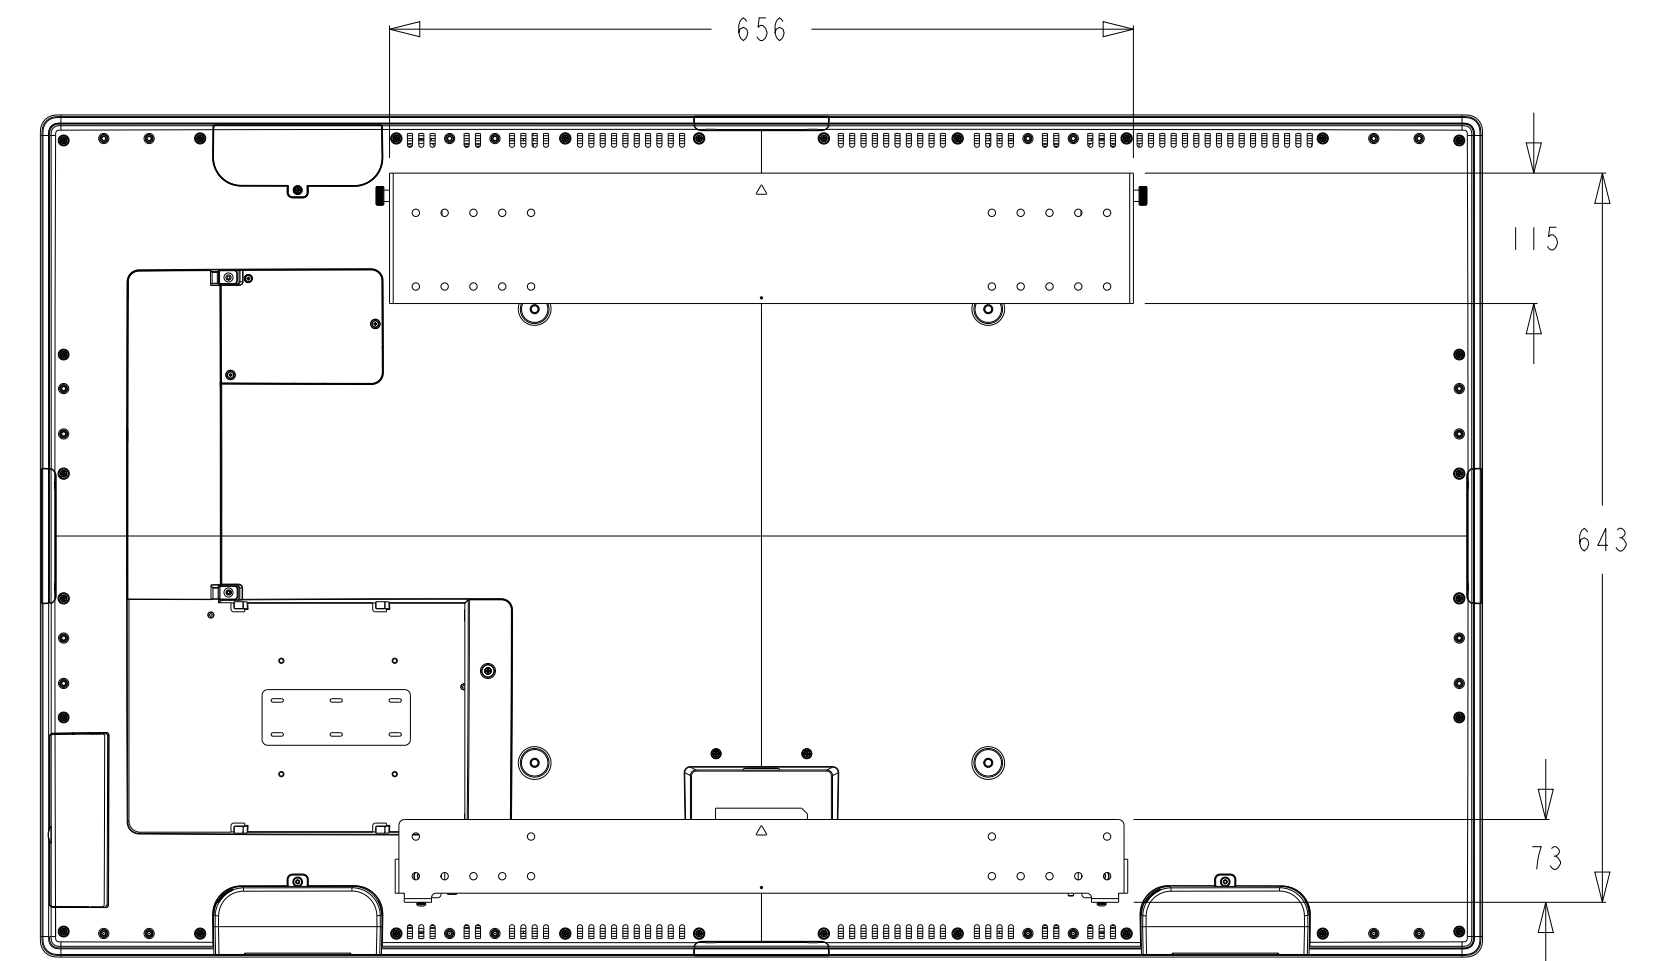

DIMENSIONAL DRAWING: ET5503L

(UNDER HINGED SECURITY COVER)

- HDMI X1
- USB X1
- VIDEO INPUT BUTTON
- TOUCH OSD MENU BUTTON
- POWER BUTTON AND INDICATOR

DIMENSIONS ARE IN MILLIMETERS

elo

MS602648

DATE: 04/08/2021

REV: A

REAR MOUNTING INTERFACE

OPTIONAL LOW-PROFILE WALLMOUNT P/N E727774

TILT FOR CABLE AND ECM SERVICE
PCAP = 179.9
IR = 189.3

LANDSCAPE ORIENTATION

PORTRAIT ORIENTATION
(CLOCKWISE ROTATION)

TILTING REQUIREMENTS