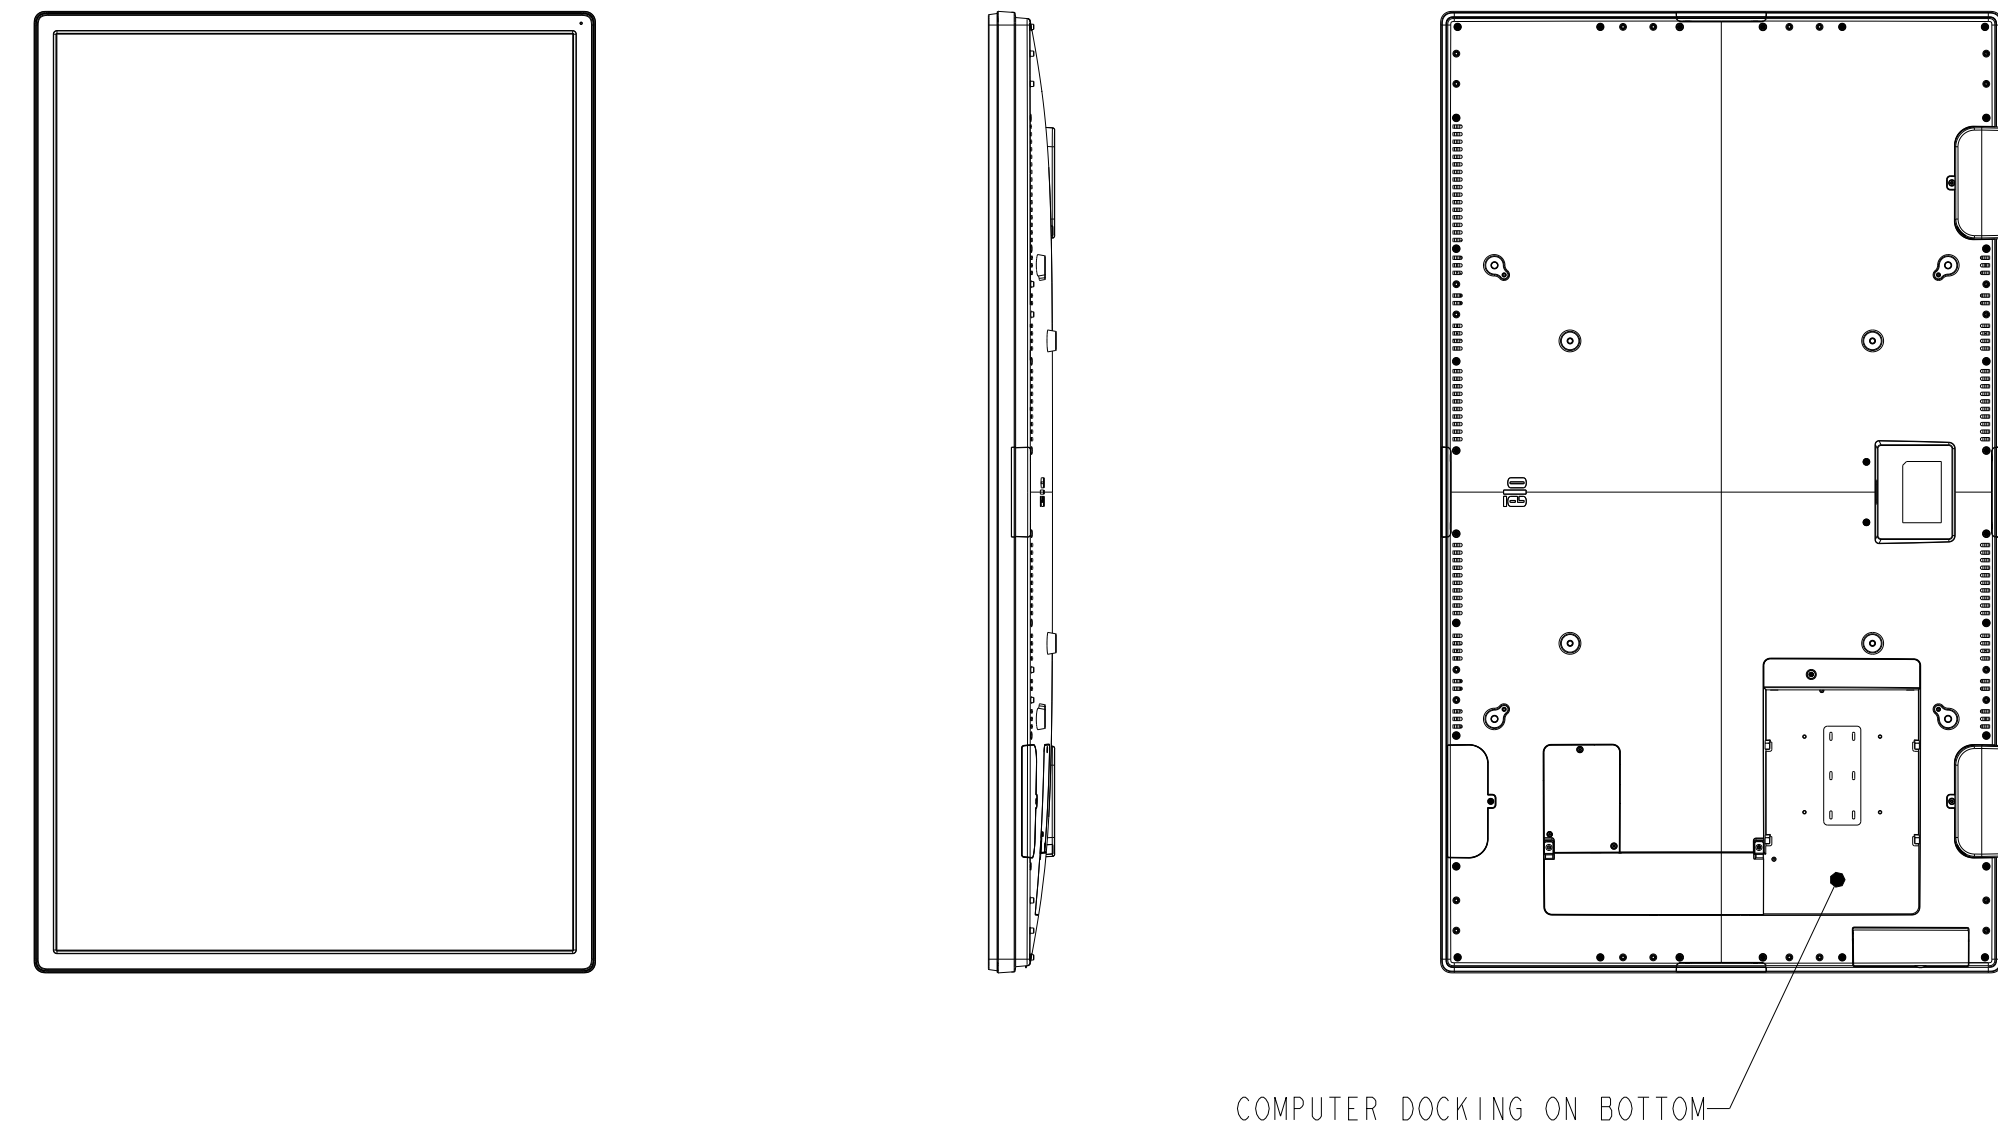

DIMENSIONAL DRAWING: ET5503L

(UNDER HINGED SECURITY COVER)

- HDMI X1
- USB X1
- VIDEO INPUT BUTTON
- TOUCH OSD MENU BUTTON
- POWER BUTTON AND INDICATOR

DIMENSIONS ARE IN MILLIMETERS

elo

MS602648

DATE: 04/08/2021

REV: A

REAR MOUNTING INTERFACE

OPTIONAL LOW-PROFILE WALLMOUNT P/N E727774

TILT FOR CABLE AND ECM SERVICE
PCAP = 179.9
IR = 189.3

LANDSCAPE ORIENTATION

PORTRAIT ORIENTATION
(CLOCKWISE ROTATION)

TILTING REQUIREMENTS