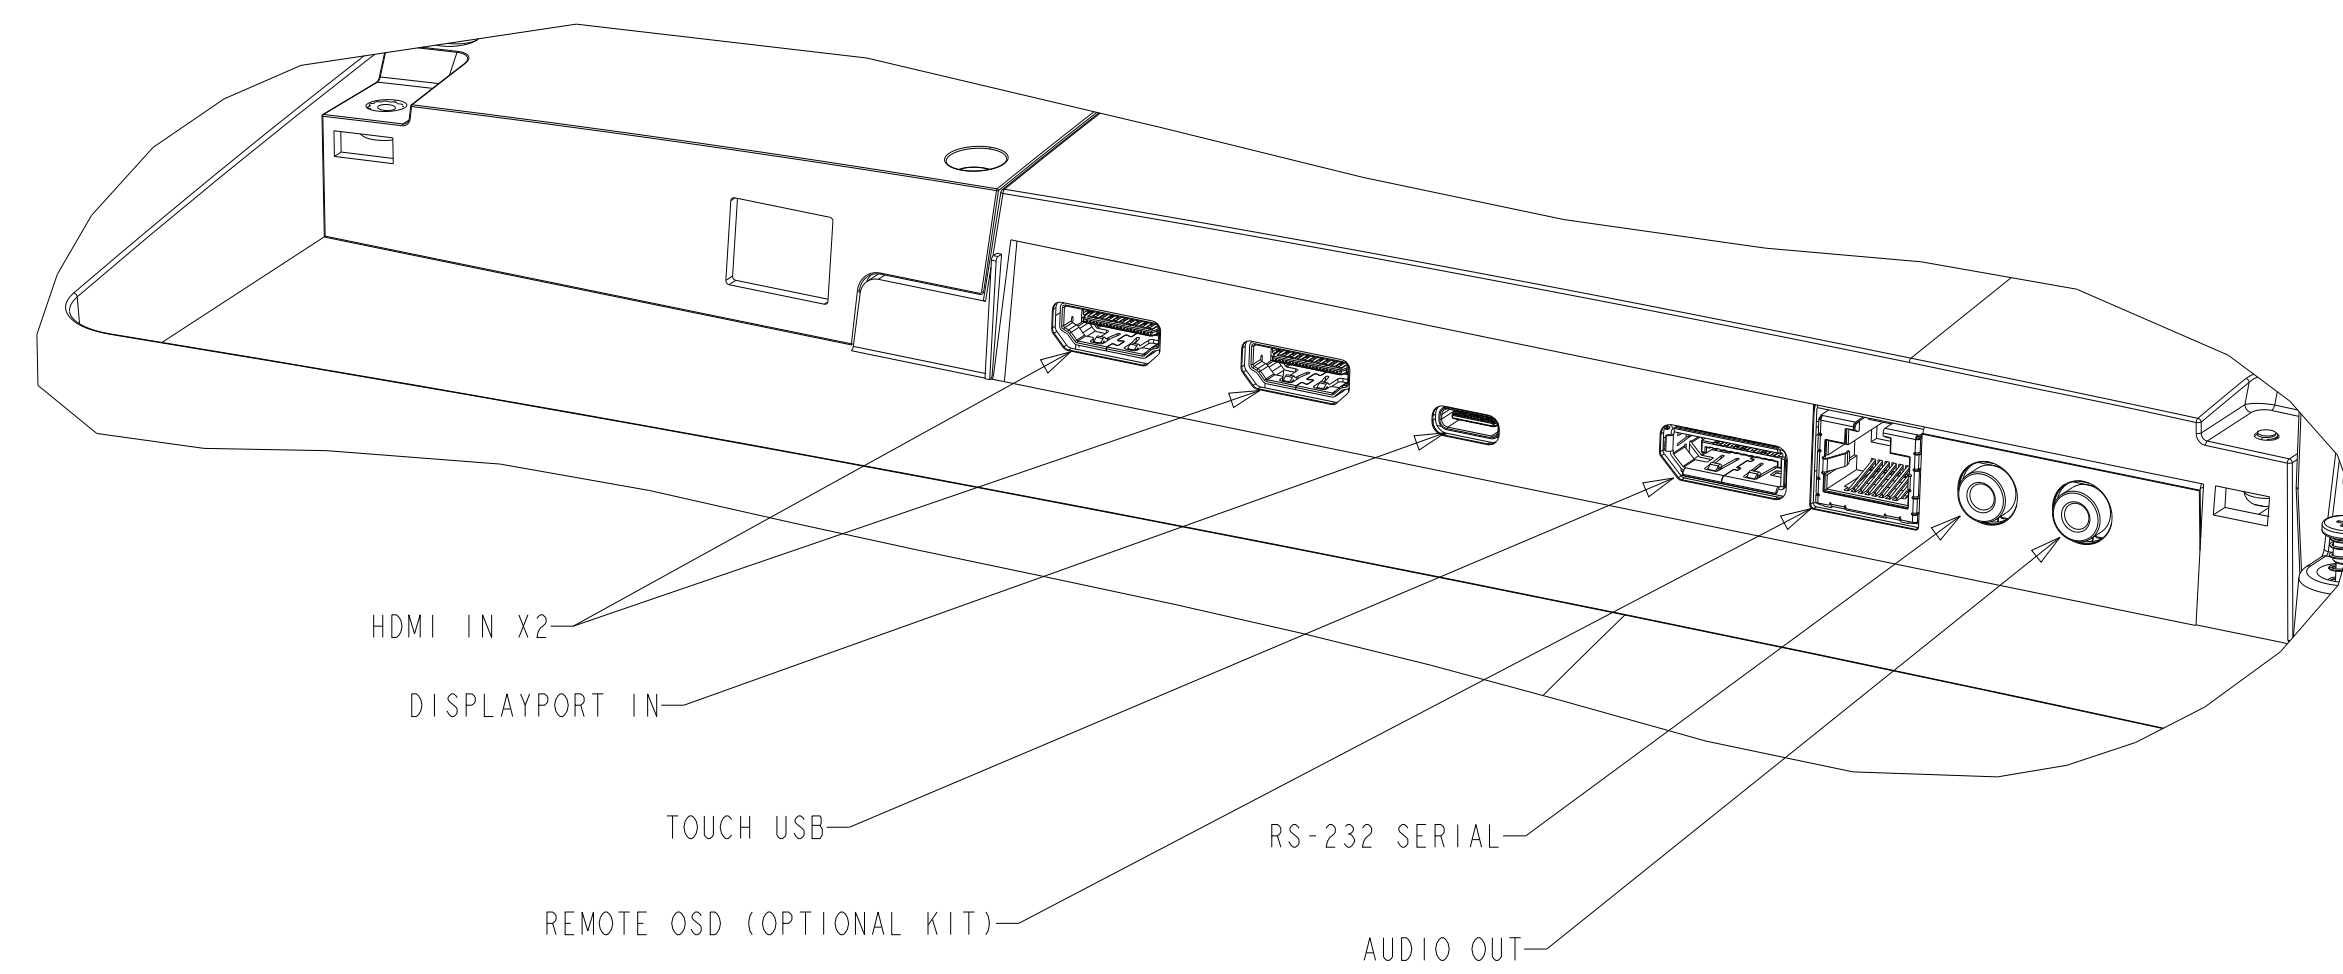

DIMENSIONAL DRAWING: ET5503L

(UNDER HINGED SECURITY COVER)

- HDMI X1
- USB X1
- VIDEO INPUT BUTTON
- TOUCH OSD MENU BUTTON
- POWER BUTTON AND INDICATOR

DIMENSIONS ARE IN MILLIMETERS

elo

MS602648

DATE: 04/08/2021

REV: A

REAR MOUNTING INTERFACE

OPTIONAL LOW-PROFILE WALLMOUNT P/N E727774

TILT FOR CABLE AND ECM SERVICE
PCAP = 179.9
IR = 189.3

LANDSCAPE ORIENTATION

PORTRAIT ORIENTATION
(CLOCKWISE ROTATION)

TILTING REQUIREMENTS