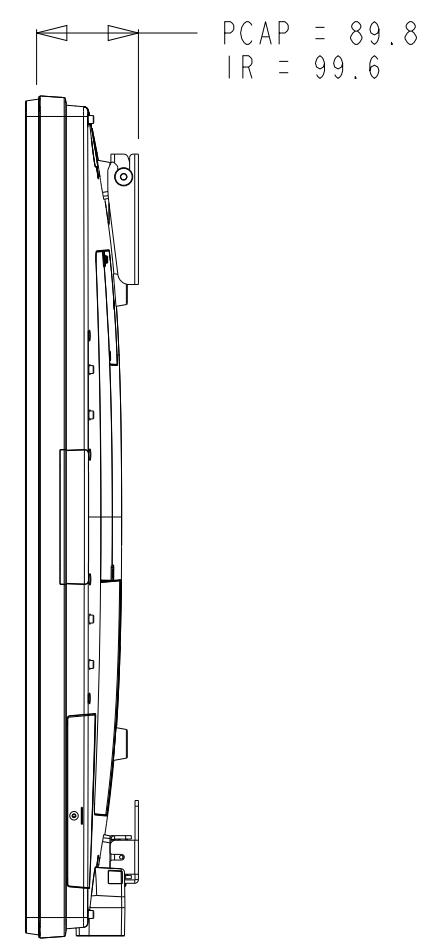

DIMENSIONAL DRAWING: ET5503L

(UNDER HINGED SECURITY COVER)

- HDMI X1
- USB X1
- VIDEO INPUT BUTTON
- TOUCH OSD MENU BUTTON
- POWER BUTTON AND INDICATOR

DIMENSIONS ARE IN MILLIMETERS

elo

MS602648

DATE: 04/08/2021

REV: A

REAR MOUNTING INTERFACE

OPTIONAL LOW-PROFILE WALLMOUNT P/N E727774

TILT FOR CABLE AND ECM SERVICE
PCAP = 179.9
IR = 189.3

LANDSCAPE ORIENTATION

PORTRAIT ORIENTATION
(CLOCKWISE ROTATION)

TILTING REQUIREMENTS