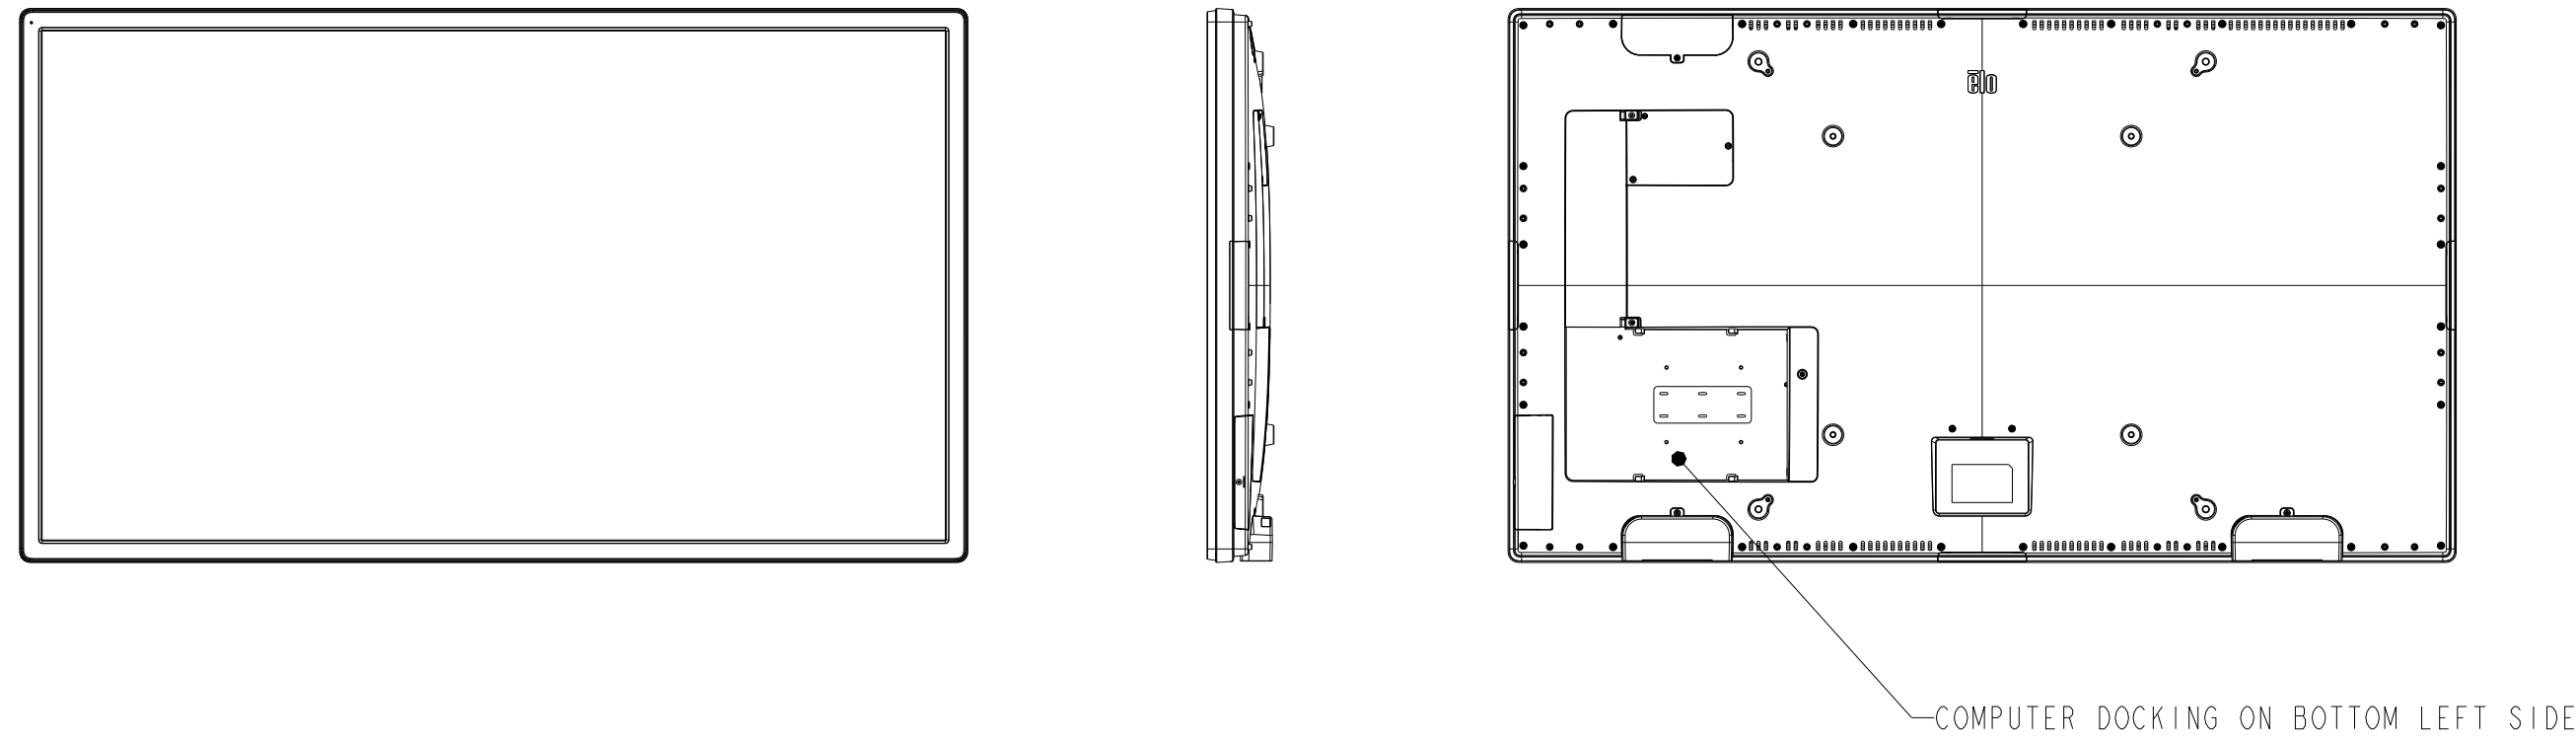

REV: A

REAR MOUNTING INTERFACE

OPTIONAL LOW-PROFILE WALLMOUNT P/N E727774

TILT FOR CABLE AND ECM SERVICE
PCAP = 179.9
IR = 189.3

LANDSCAPE ORIENTATION

PORTRAIT ORIENTATION
(CLOCKWISE ROTATION)

TILTING REQUIREMENTS