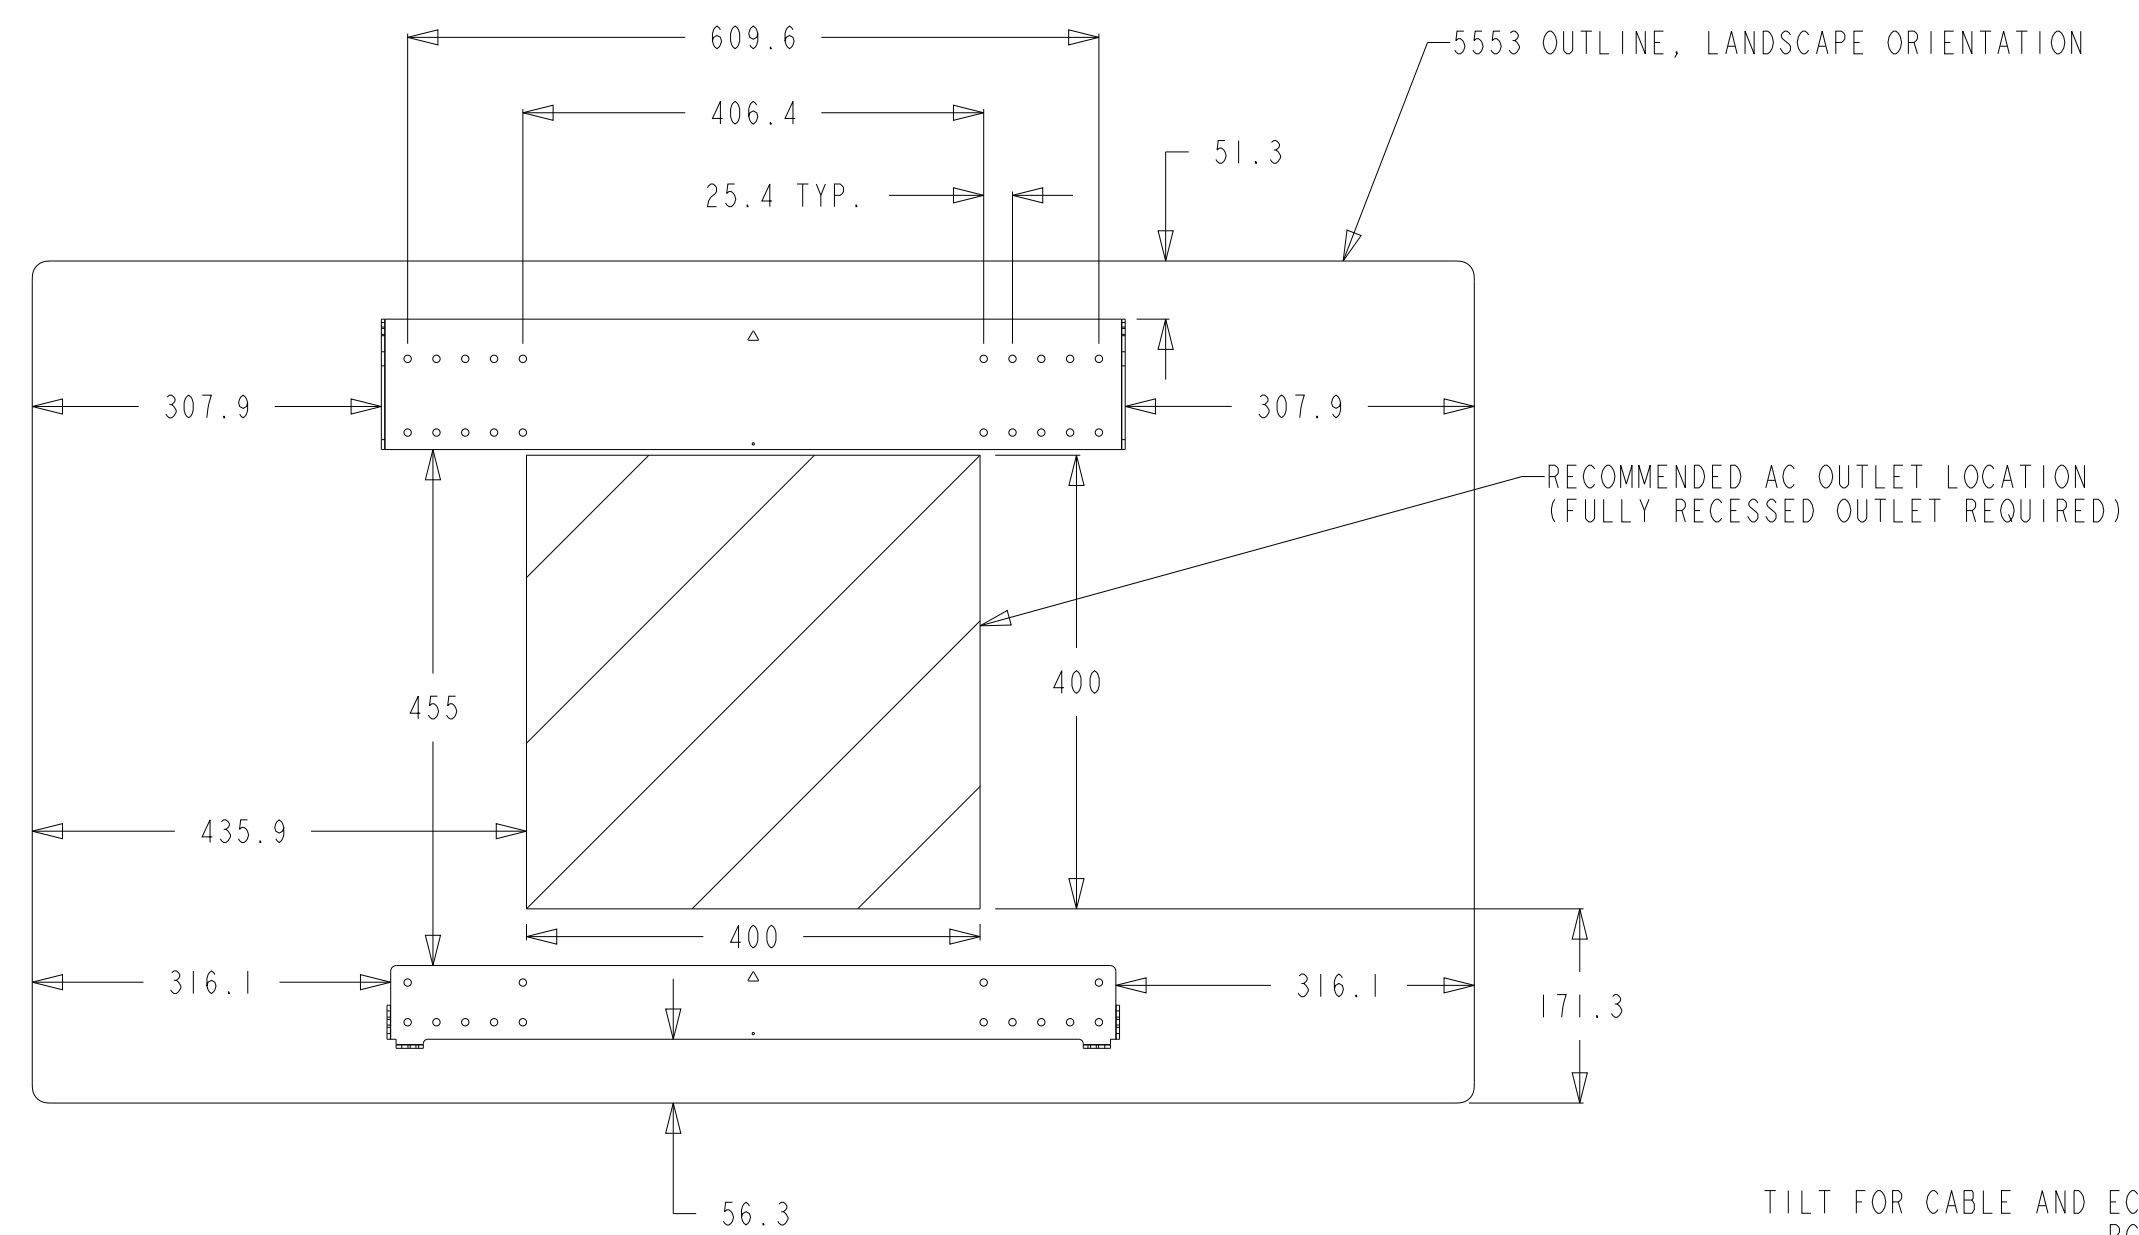

DIMENSIONAL DRAWING: ET5503L

(UNDER HINGED SECURITY COVER)

- HDMI X1
- USB X1
- VIDEO INPUT BUTTON
- TOUCH OSD MENU BUTTON
- POWER BUTTON AND INDICATOR

DIMENSIONS ARE IN MILLIMETERS

elo

MS602648

DATE: 04/08/2021

REV: A

REAR MOUNTING INTERFACE

OPTIONAL LOW-PROFILE WALLMOUNT P/N E727774

TILT FOR CABLE AND ECM SERVICE
PCAP = 179.9
IR = 189.3

LANDSCAPE ORIENTATION

PORTRAIT ORIENTATION
(CLOCKWISE ROTATION)

TILTING REQUIREMENTS