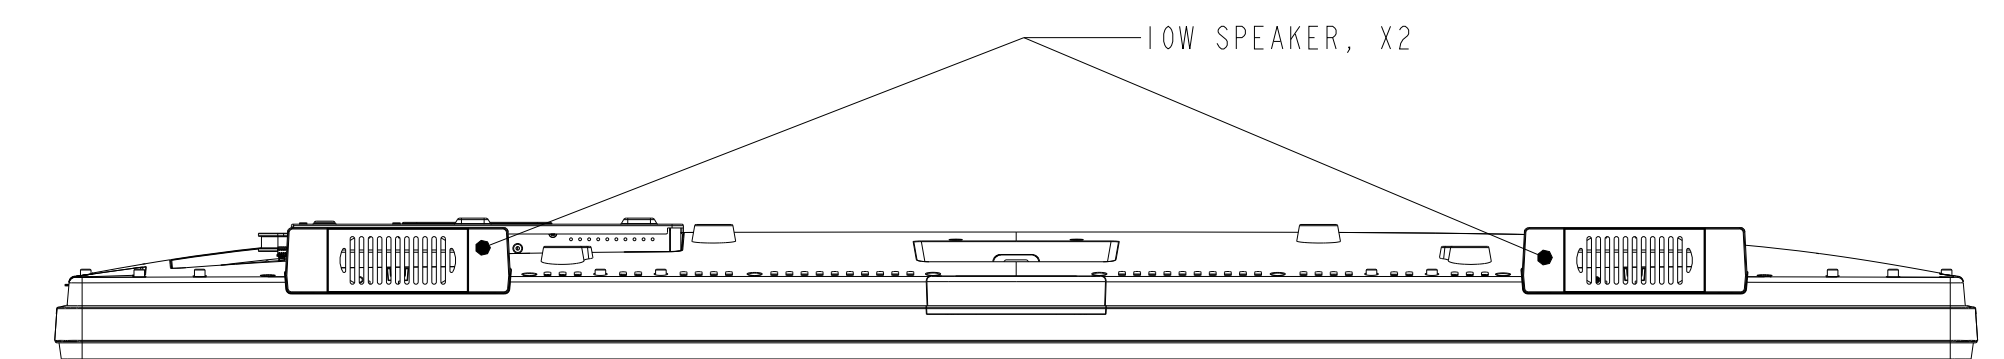

DIMENSIONAL DRAWING: ET5503L

(UNDER HINGED SECURITY COVER)

- HDMI X1
- USB X1
- VIDEO INPUT BUTTON
- TOUCH OSD MENU BUTTON
- POWER BUTTON AND INDICATOR

DIMENSIONS ARE IN MILLIMETERS

elo

MS602648

DATE: 04/08/2021

REV: A

REAR MOUNTING INTERFACE

OPTIONAL LOW-PROFILE WALLMOUNT P/N E727774

TILT FOR CABLE AND ECM SERVICE
PCAP = 179.9
IR = 189.3

LANDSCAPE ORIENTATION

PORTRAIT ORIENTATION
(CLOCKWISE ROTATION)

TILTING REQUIREMENTS