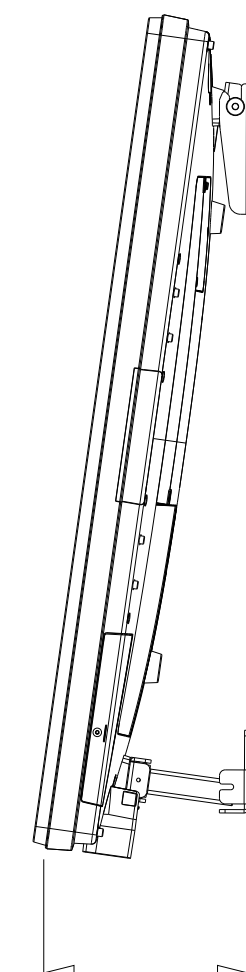

DIMENSIONAL DRAWING: ET5503L

(UNDER HINGED SECURITY COVER)

- HDMI X1
- USB X1
- VIDEO INPUT BUTTON
- TOUCH OSD MENU BUTTON
- POWER BUTTON AND INDICATOR

DIMENSIONS ARE IN MILLIMETERS

elo

MS602648

DATE: 04/08/2021

REV: A

REAR MOUNTING INTERFACE

OPTIONAL LOW-PROFILE WALLMOUNT P/N E727774

TILT FOR CABLE AND ECM SERVICE
PCAP = 179.9
IR = 189.3

LANDSCAPE ORIENTATION

PORTRAIT ORIENTATION
(CLOCKWISE ROTATION)

TILTING REQUIREMENTS