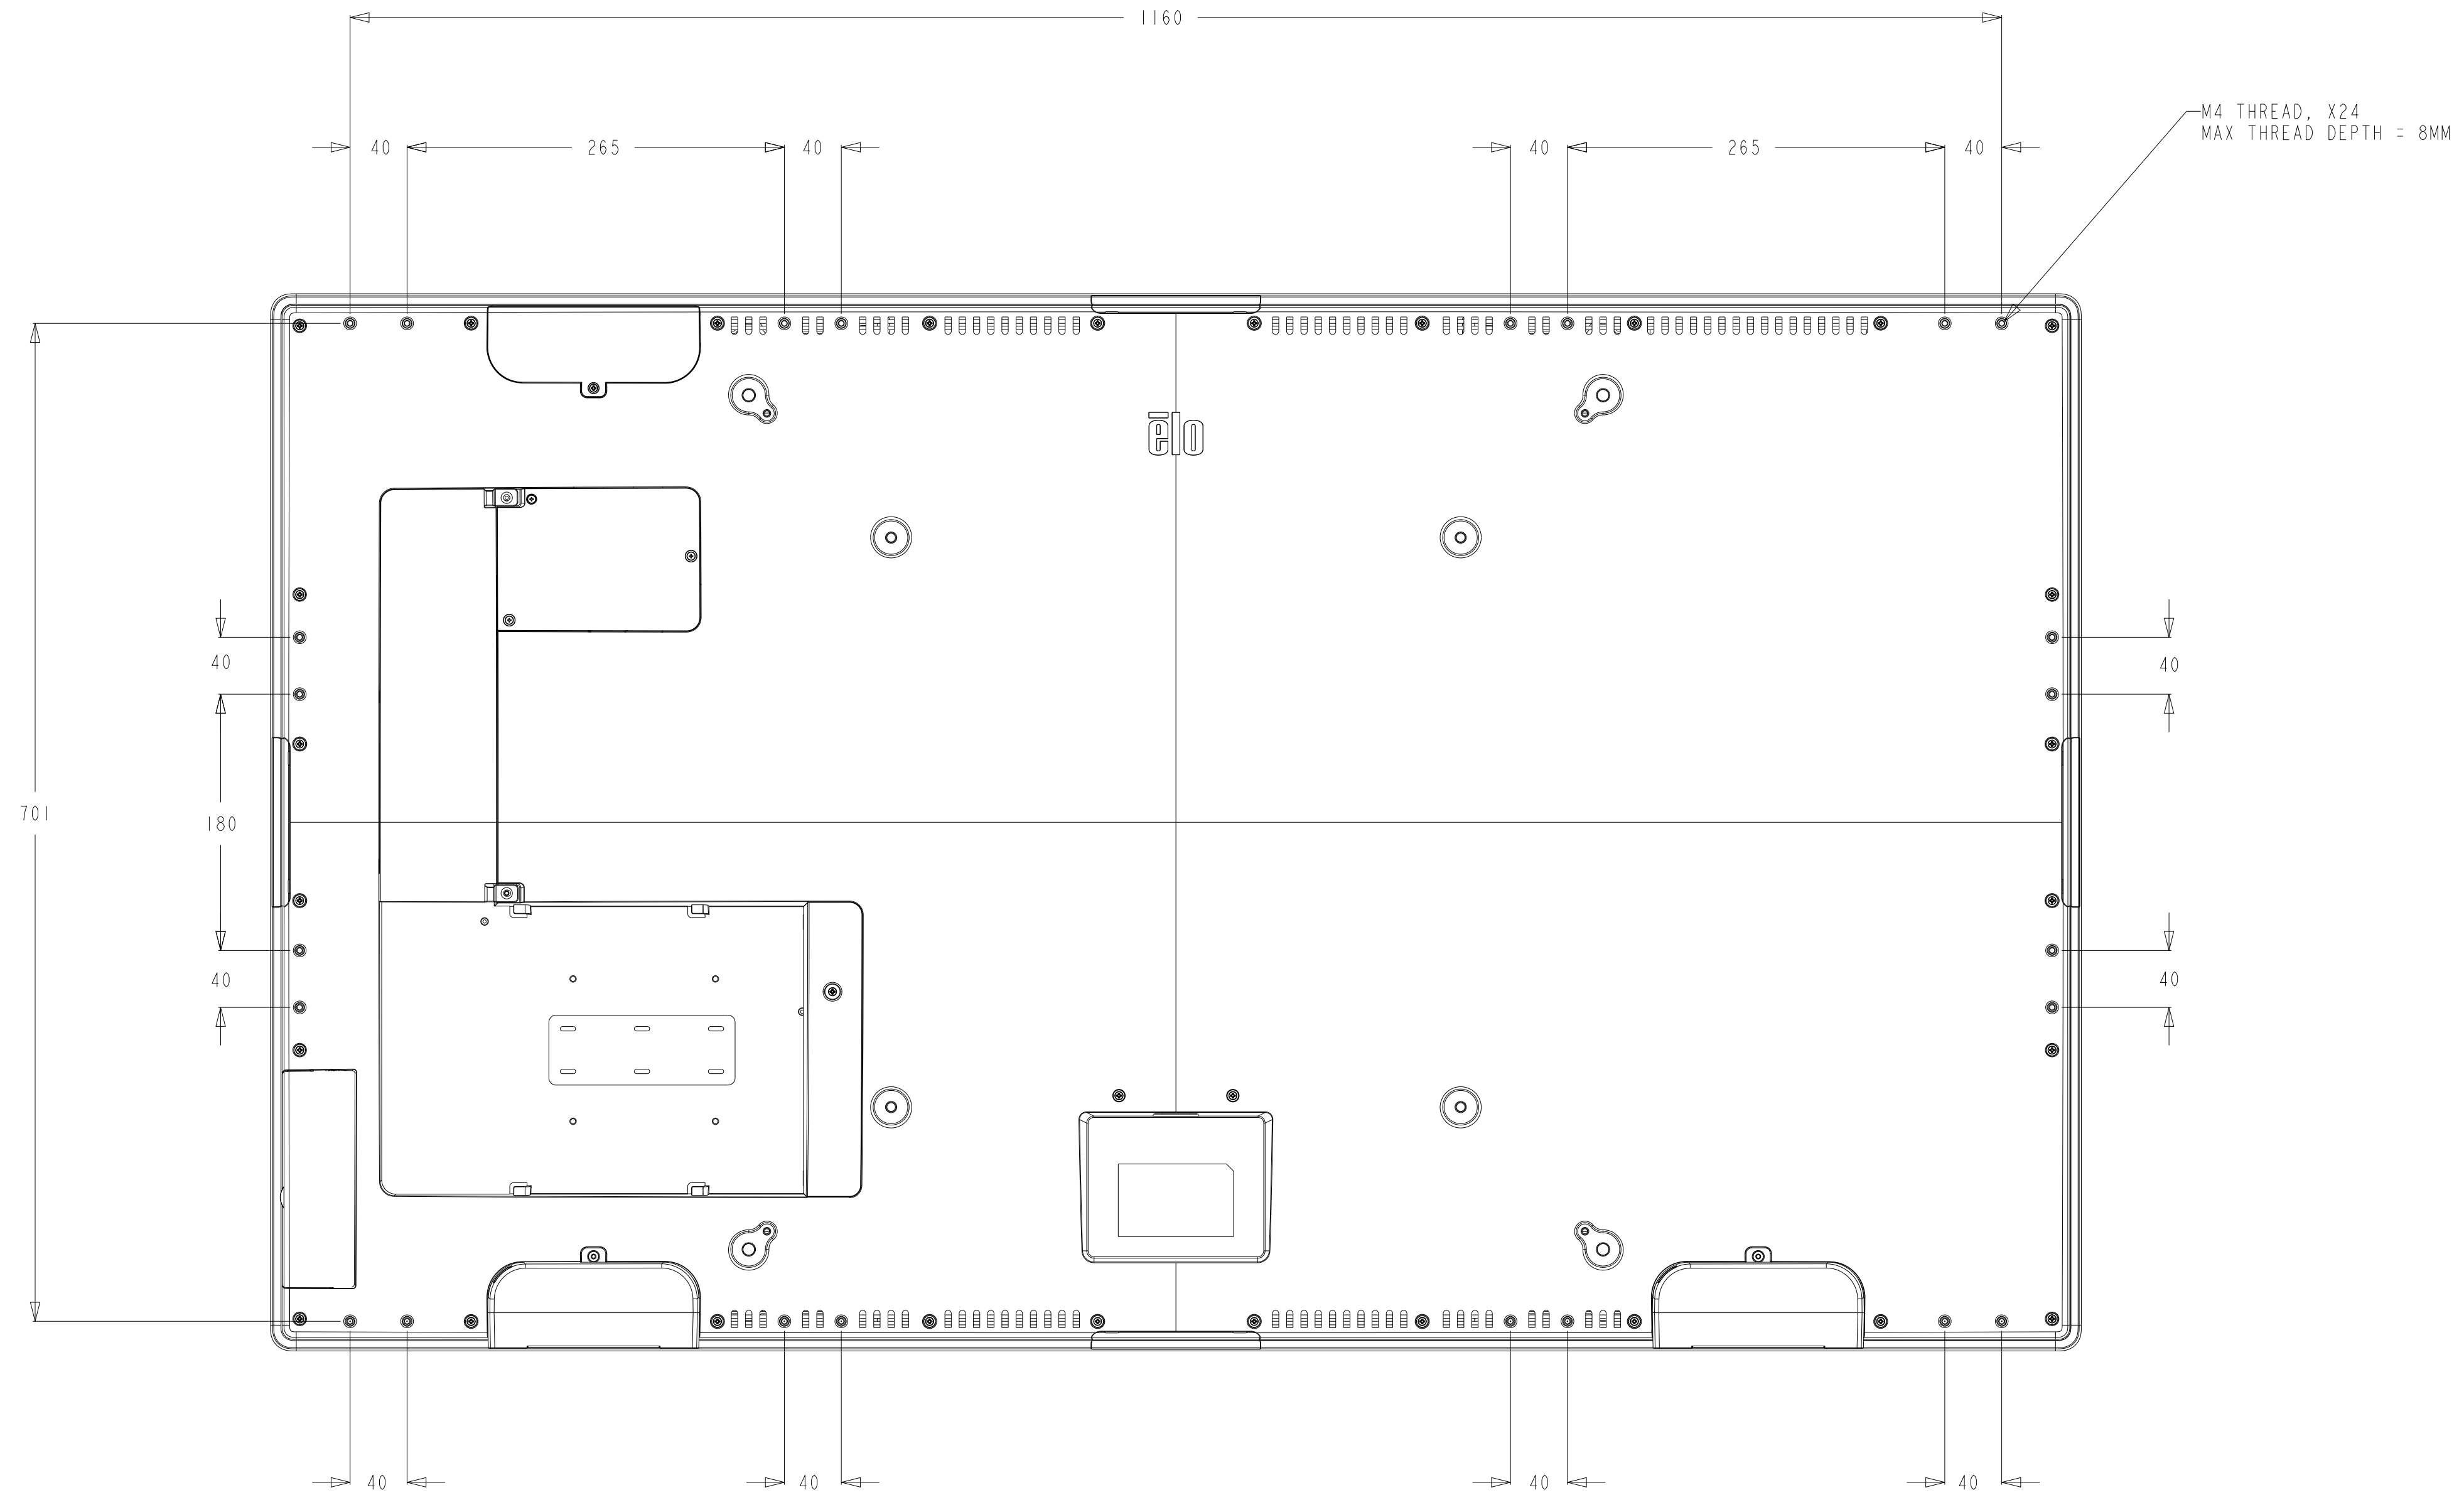

DIMENSIONAL DRAWING: ET5503L

(UNDER HINGED SECURITY COVER)

- HDMI X1
- USB X1
- VIDEO INPUT BUTTON
- TOUCH OSD MENU BUTTON
- POWER BUTTON AND INDICATOR

DIMENSIONS ARE IN MILLIMETERS

elo

MS602648

DATE: 04/08/2021

REV: A

REAR MOUNTING INTERFACE

OPTIONAL LOW-PROFILE WALLMOUNT P/N E727774

TILT FOR CABLE AND ECM SERVICE
PCAP = 179.9
IR = 189.3

LANDSCAPE ORIENTATION

PORTRAIT ORIENTATION
(CLOCKWISE ROTATION)

TILTING REQUIREMENTS