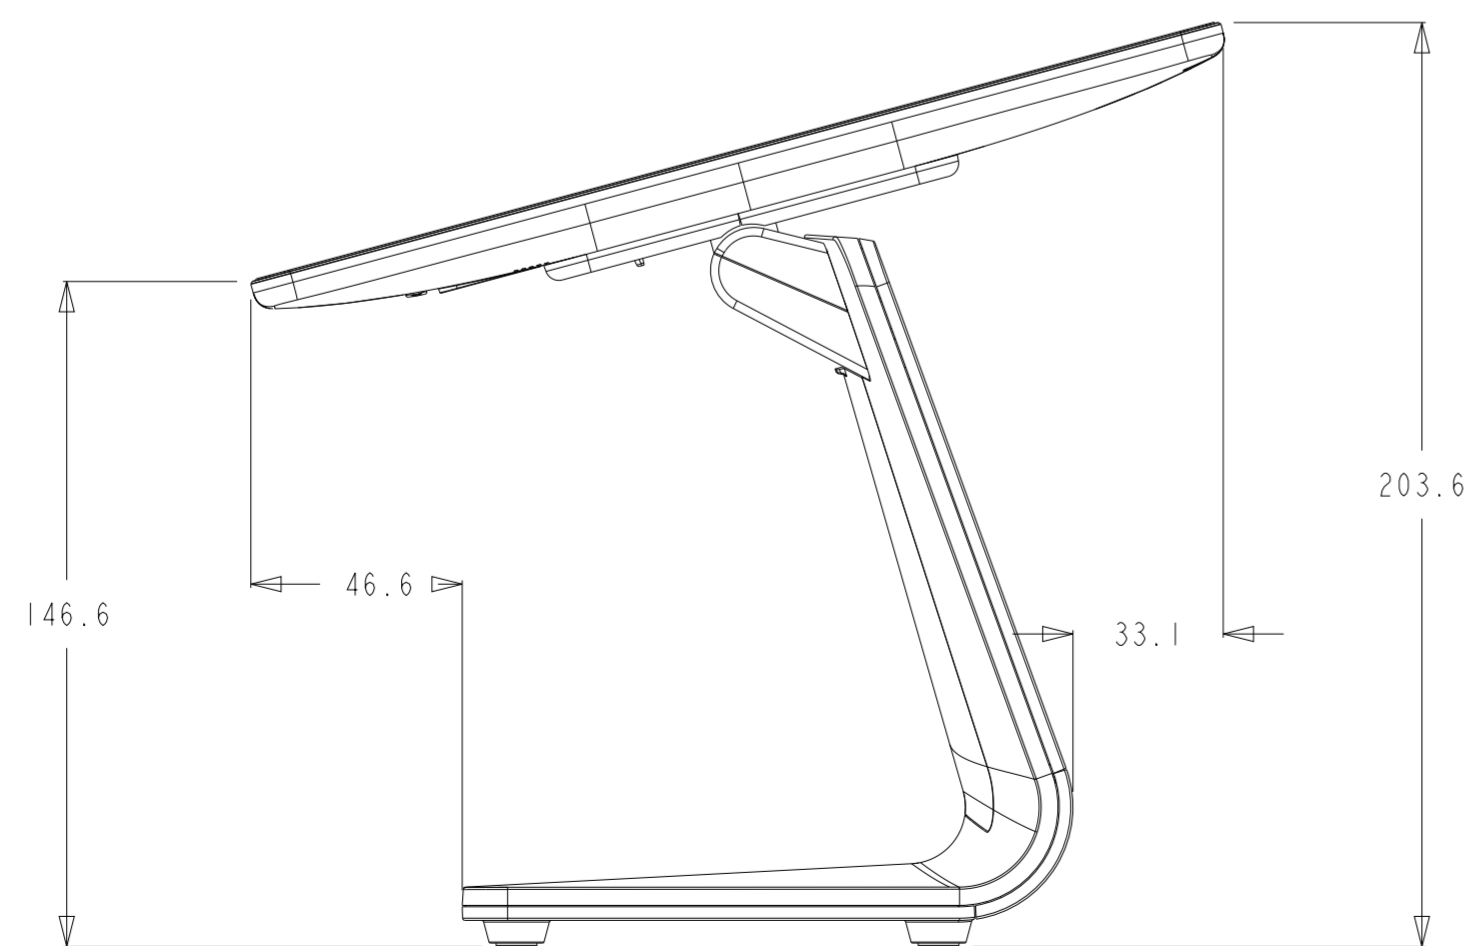

DIMENSIONAL DRAWING: Z10 POS STAND

DIMENSIONS ARE IN MILLIMETERS

elo

MS602879

DATE: 06/10/2021

REV: A

WITH I-SERIES 4 SLATE DISPLAY

REAR FACING DISPLAY MOUNT INSTALLED