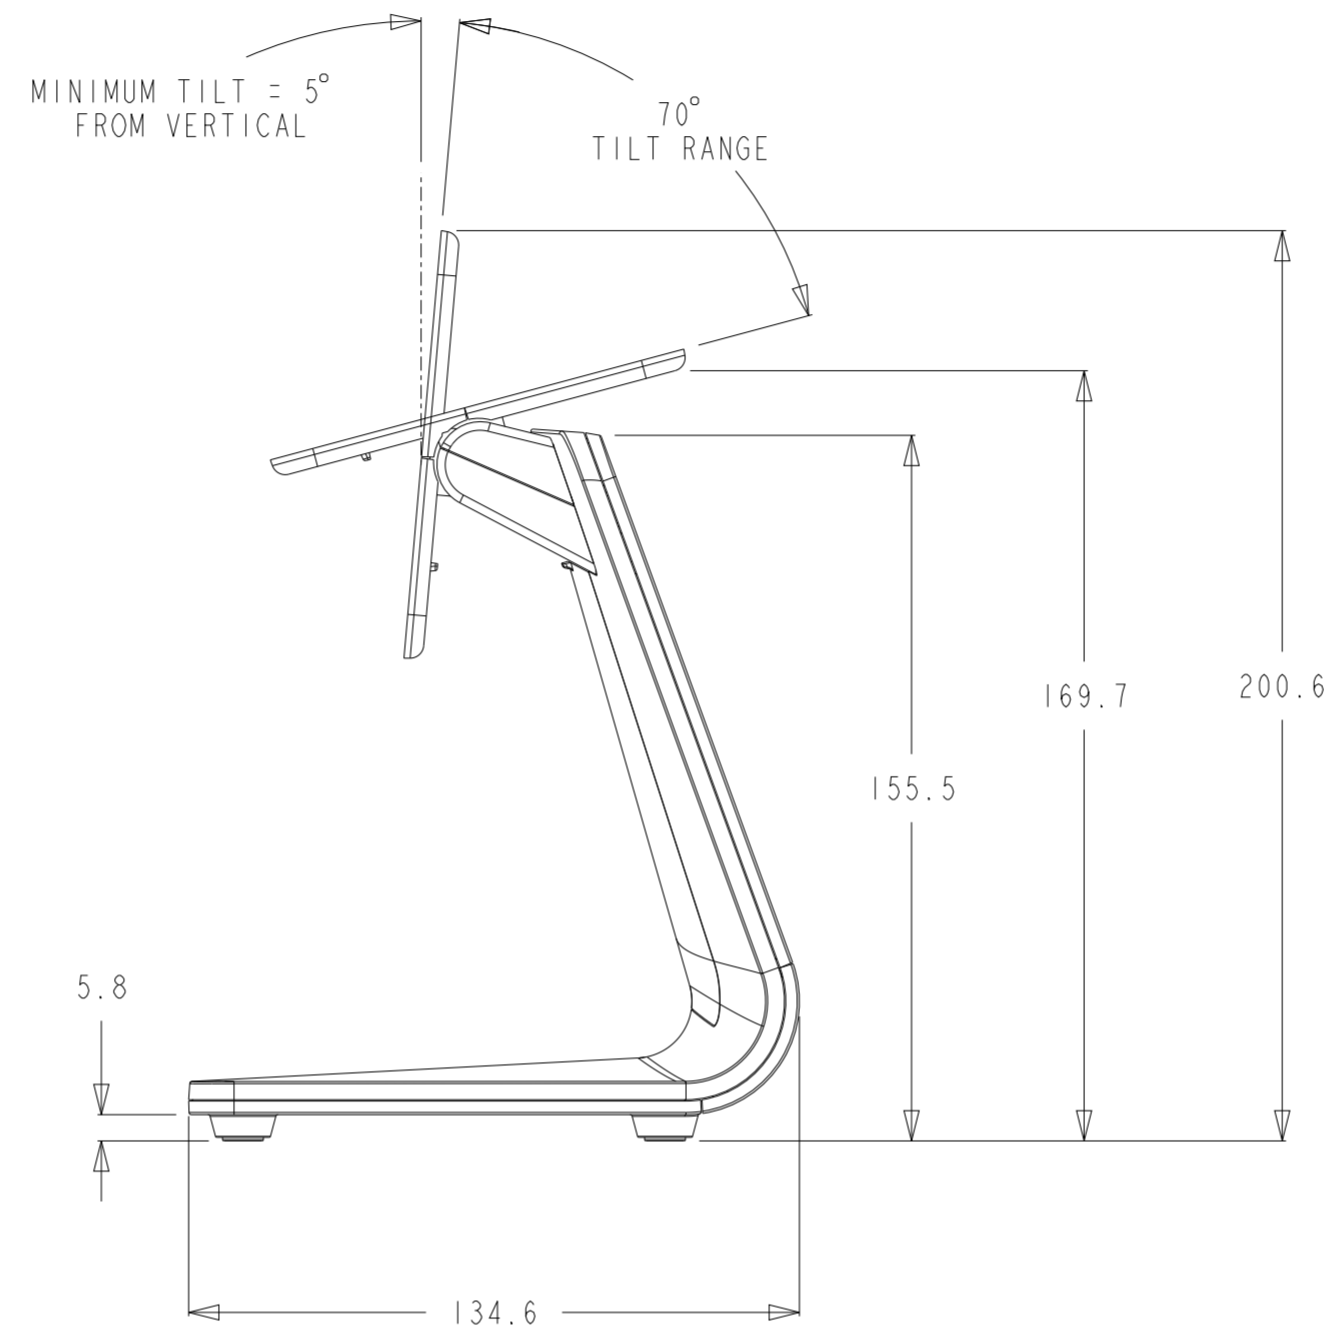

DIMENSIONAL DRAWING: Z10 POS STAND

DIMENSIONS ARE IN MILLIMETERS

elo

MS602879

DATE: 06/10/2021

REV: A

WITH I-SERIES 4 SLATE DISPLAY

REAR FACING DISPLAY MOUNT INSTALLED