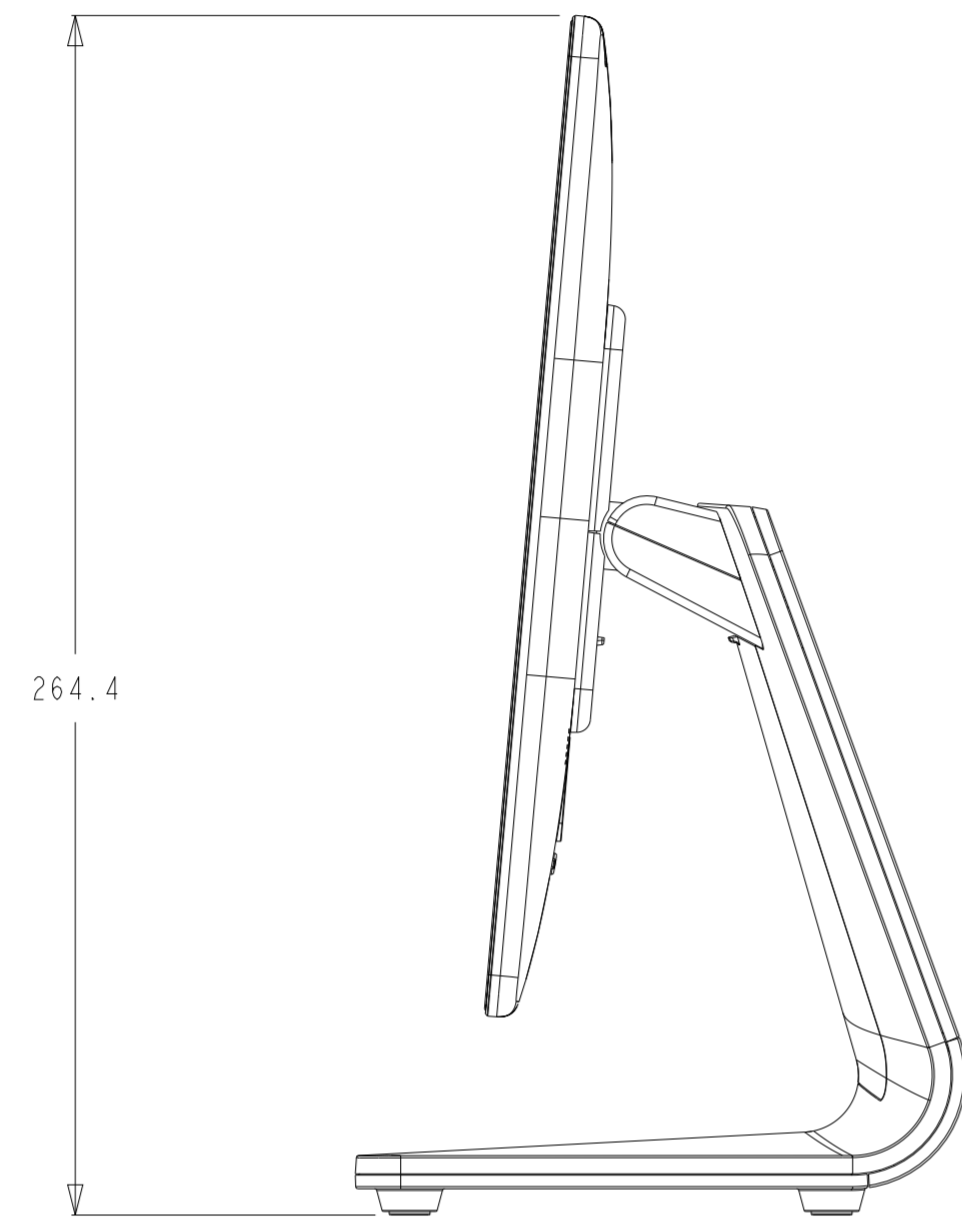

DIMENSIONAL DRAWING: Z10 POS STAND

DIMENSIONS ARE IN MILLIMETERS

elo

MS602879

DATE: 06/10/2021

REV: A

WITH I-SERIES 4 SLATE DISPLAY

REAR FACING DISPLAY MOUNT INSTALLED