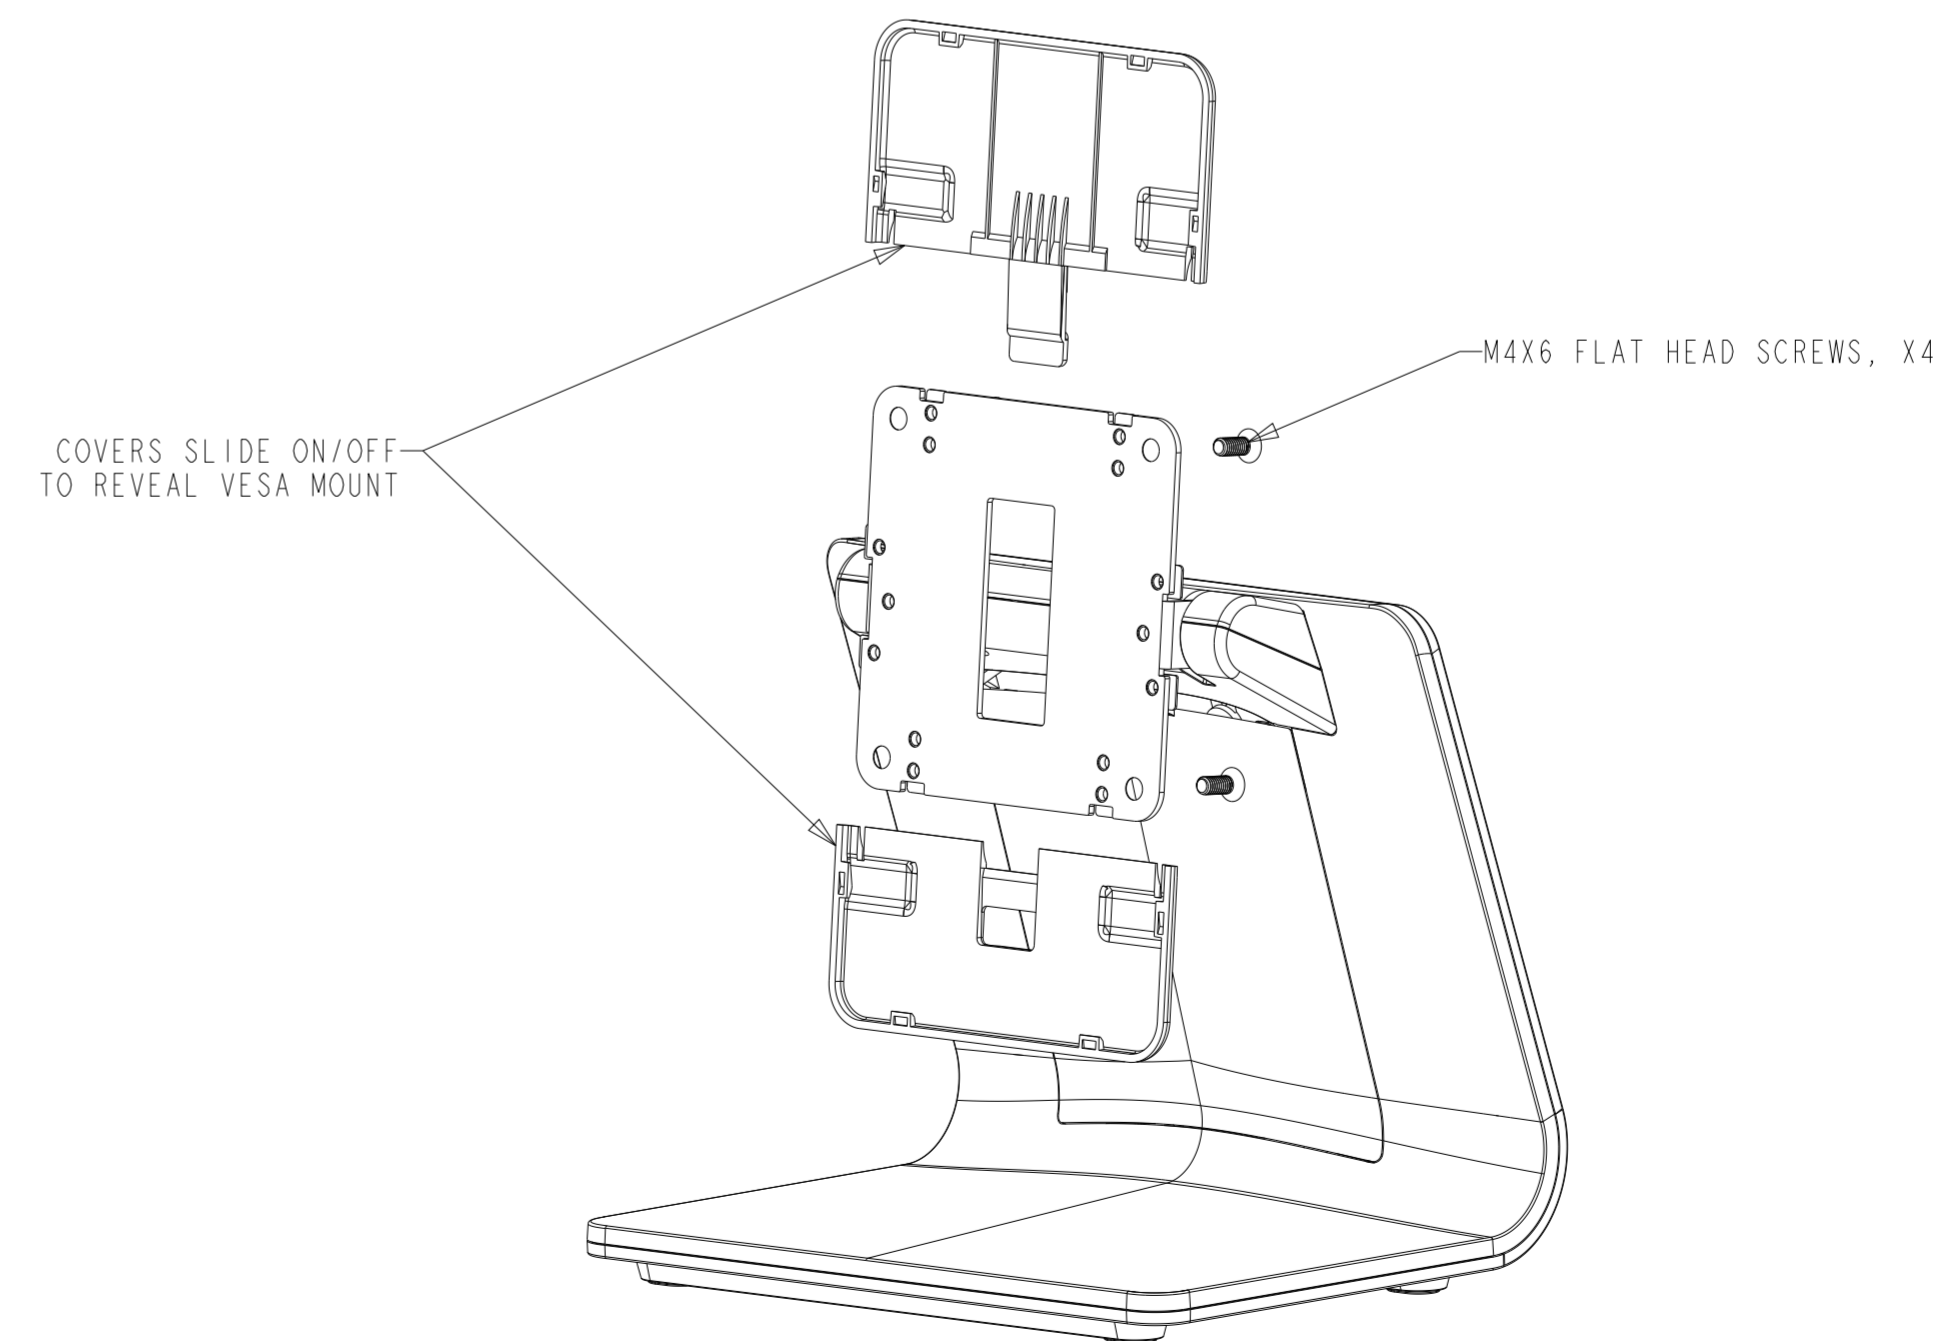

DIMENSIONAL DRAWING: Z10 POS STAND

DIMENSIONS ARE IN MILLIMETERS

elo

MS602879

DATE: 06/10/2021

REV: A

WITH I-SERIES 4 SLATE DISPLAY

REAR FACING DISPLAY MOUNT INSTALLED