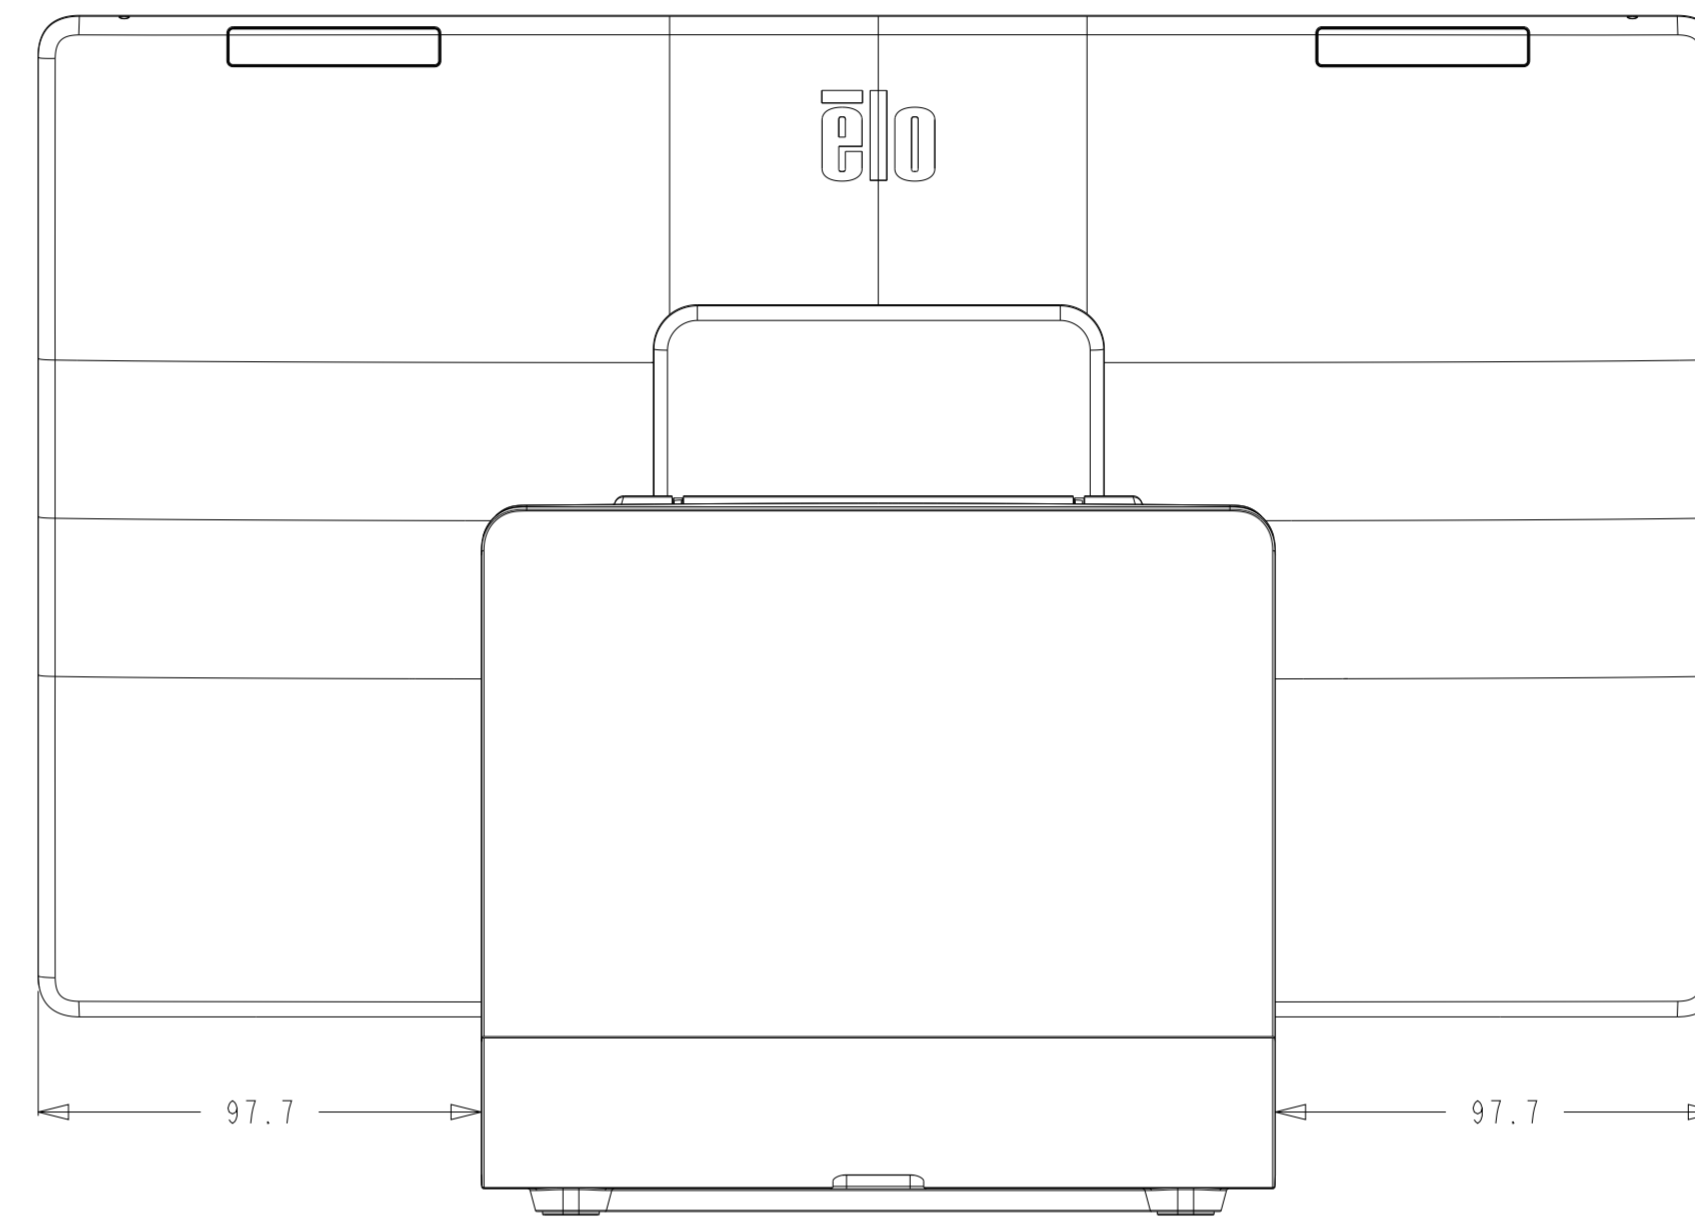

DIMENSIONAL DRAWING: Z10 POS STAND

DIMENSIONS ARE IN MILLIMETERS

elo

MS602879

DATE: 06/10/2021

REV: A

WITH I-SERIES 4 SLATE DISPLAY

REAR FACING DISPLAY MOUNT INSTALLED