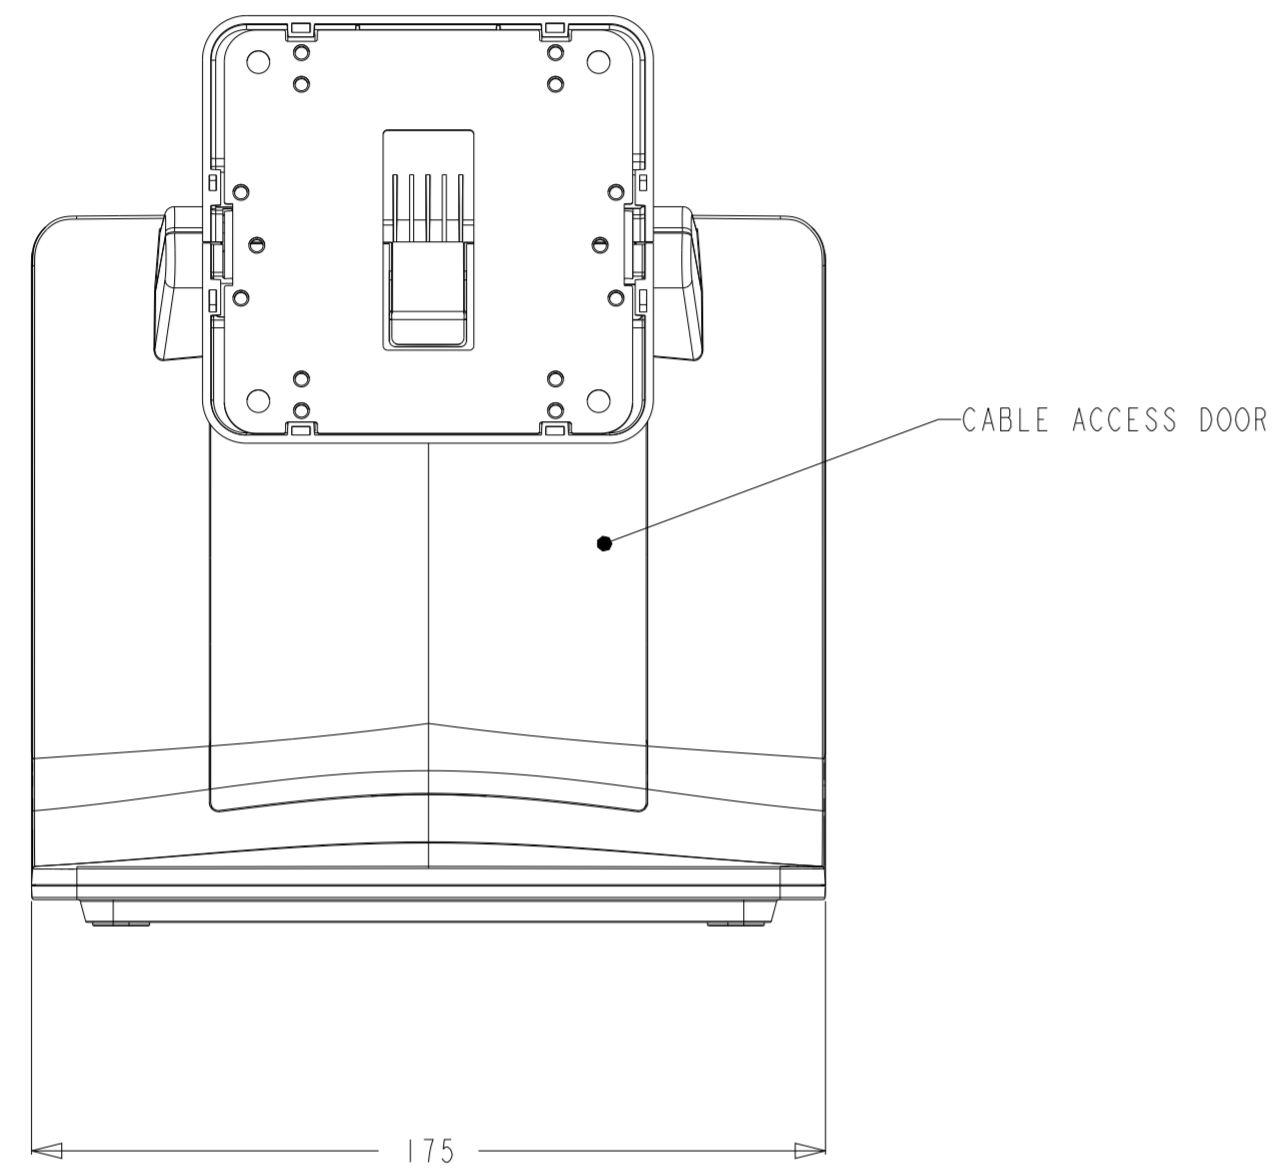

DIMENSIONAL DRAWING: Z10 POS STAND

DIMENSIONS ARE IN MILLIMETERS

elo

MS602879

DATE: 06/10/2021

REV: A

WITH I-SERIES 4 SLATE DISPLAY

REAR FACING DISPLAY MOUNT INSTALLED