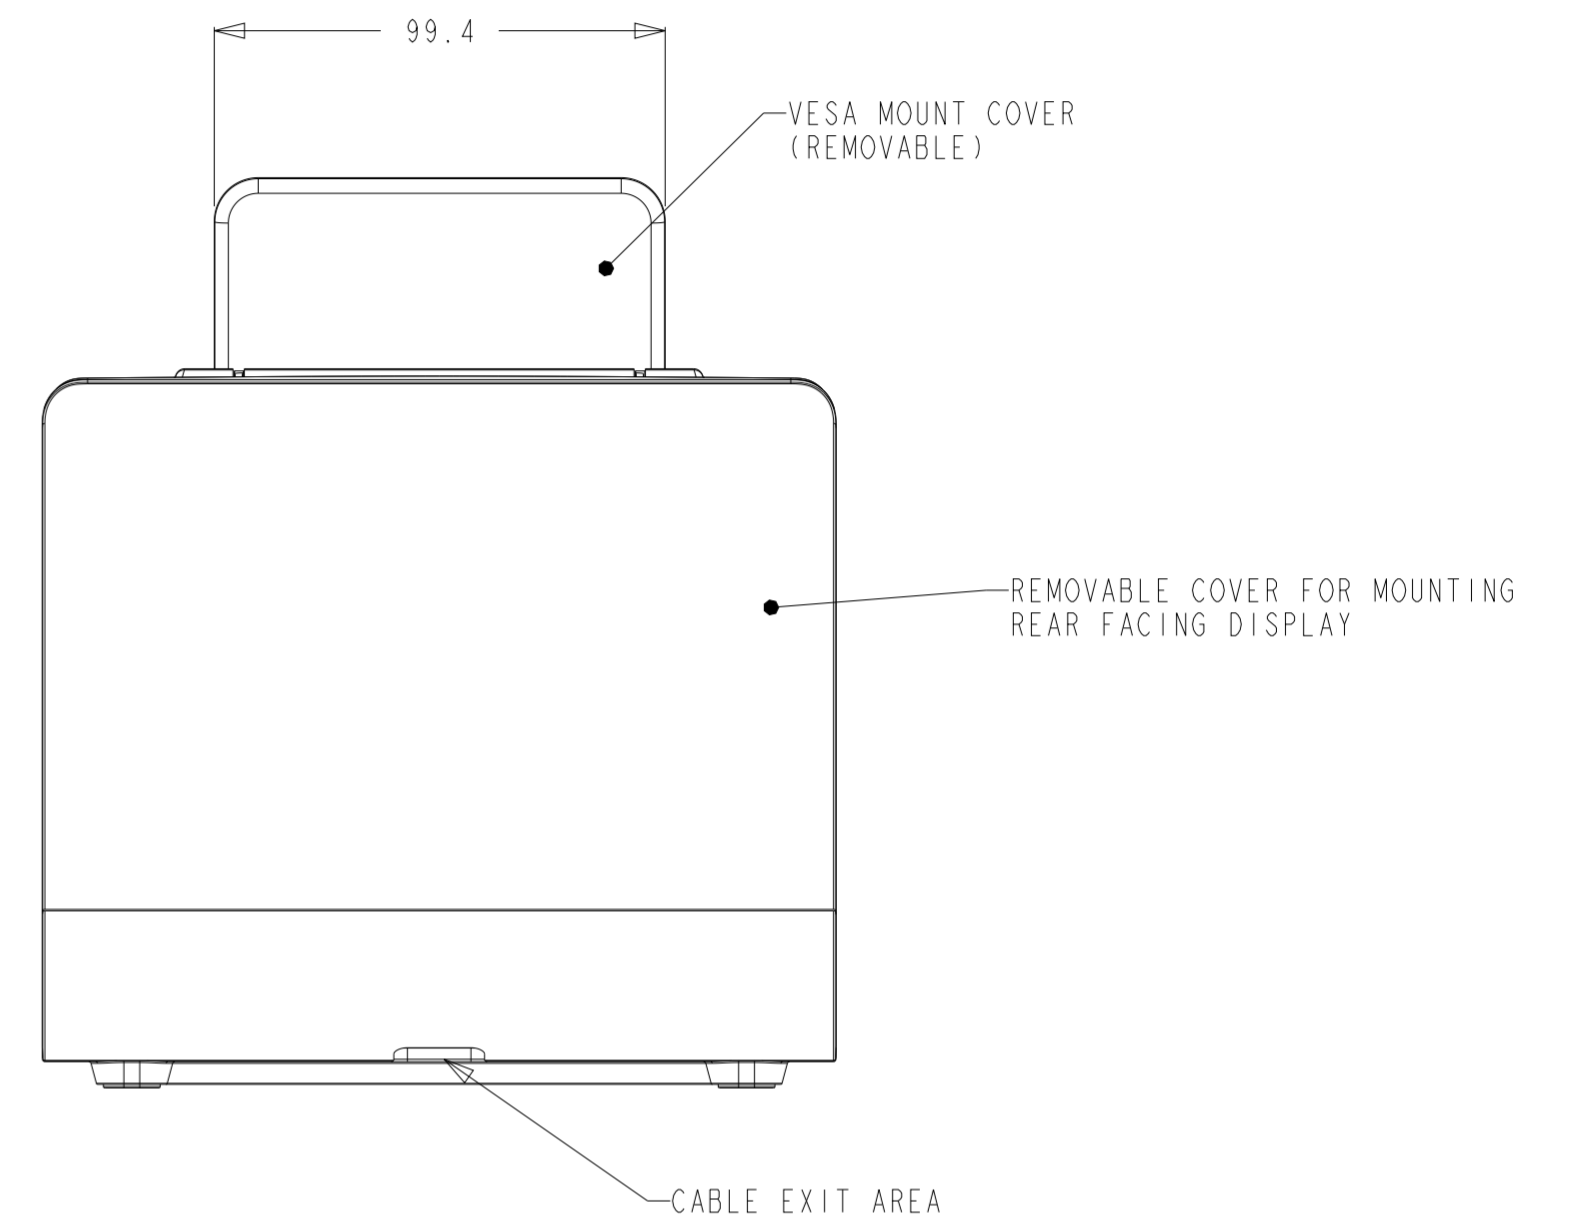

DIMENSIONAL DRAWING: Z10 POS STAND

DIMENSIONS ARE IN MILLIMETERS

elo

MS602879

DATE: 06/10/2021

REV: A

WITH I-SERIES 4 SLATE DISPLAY

REAR FACING DISPLAY MOUNT INSTALLED