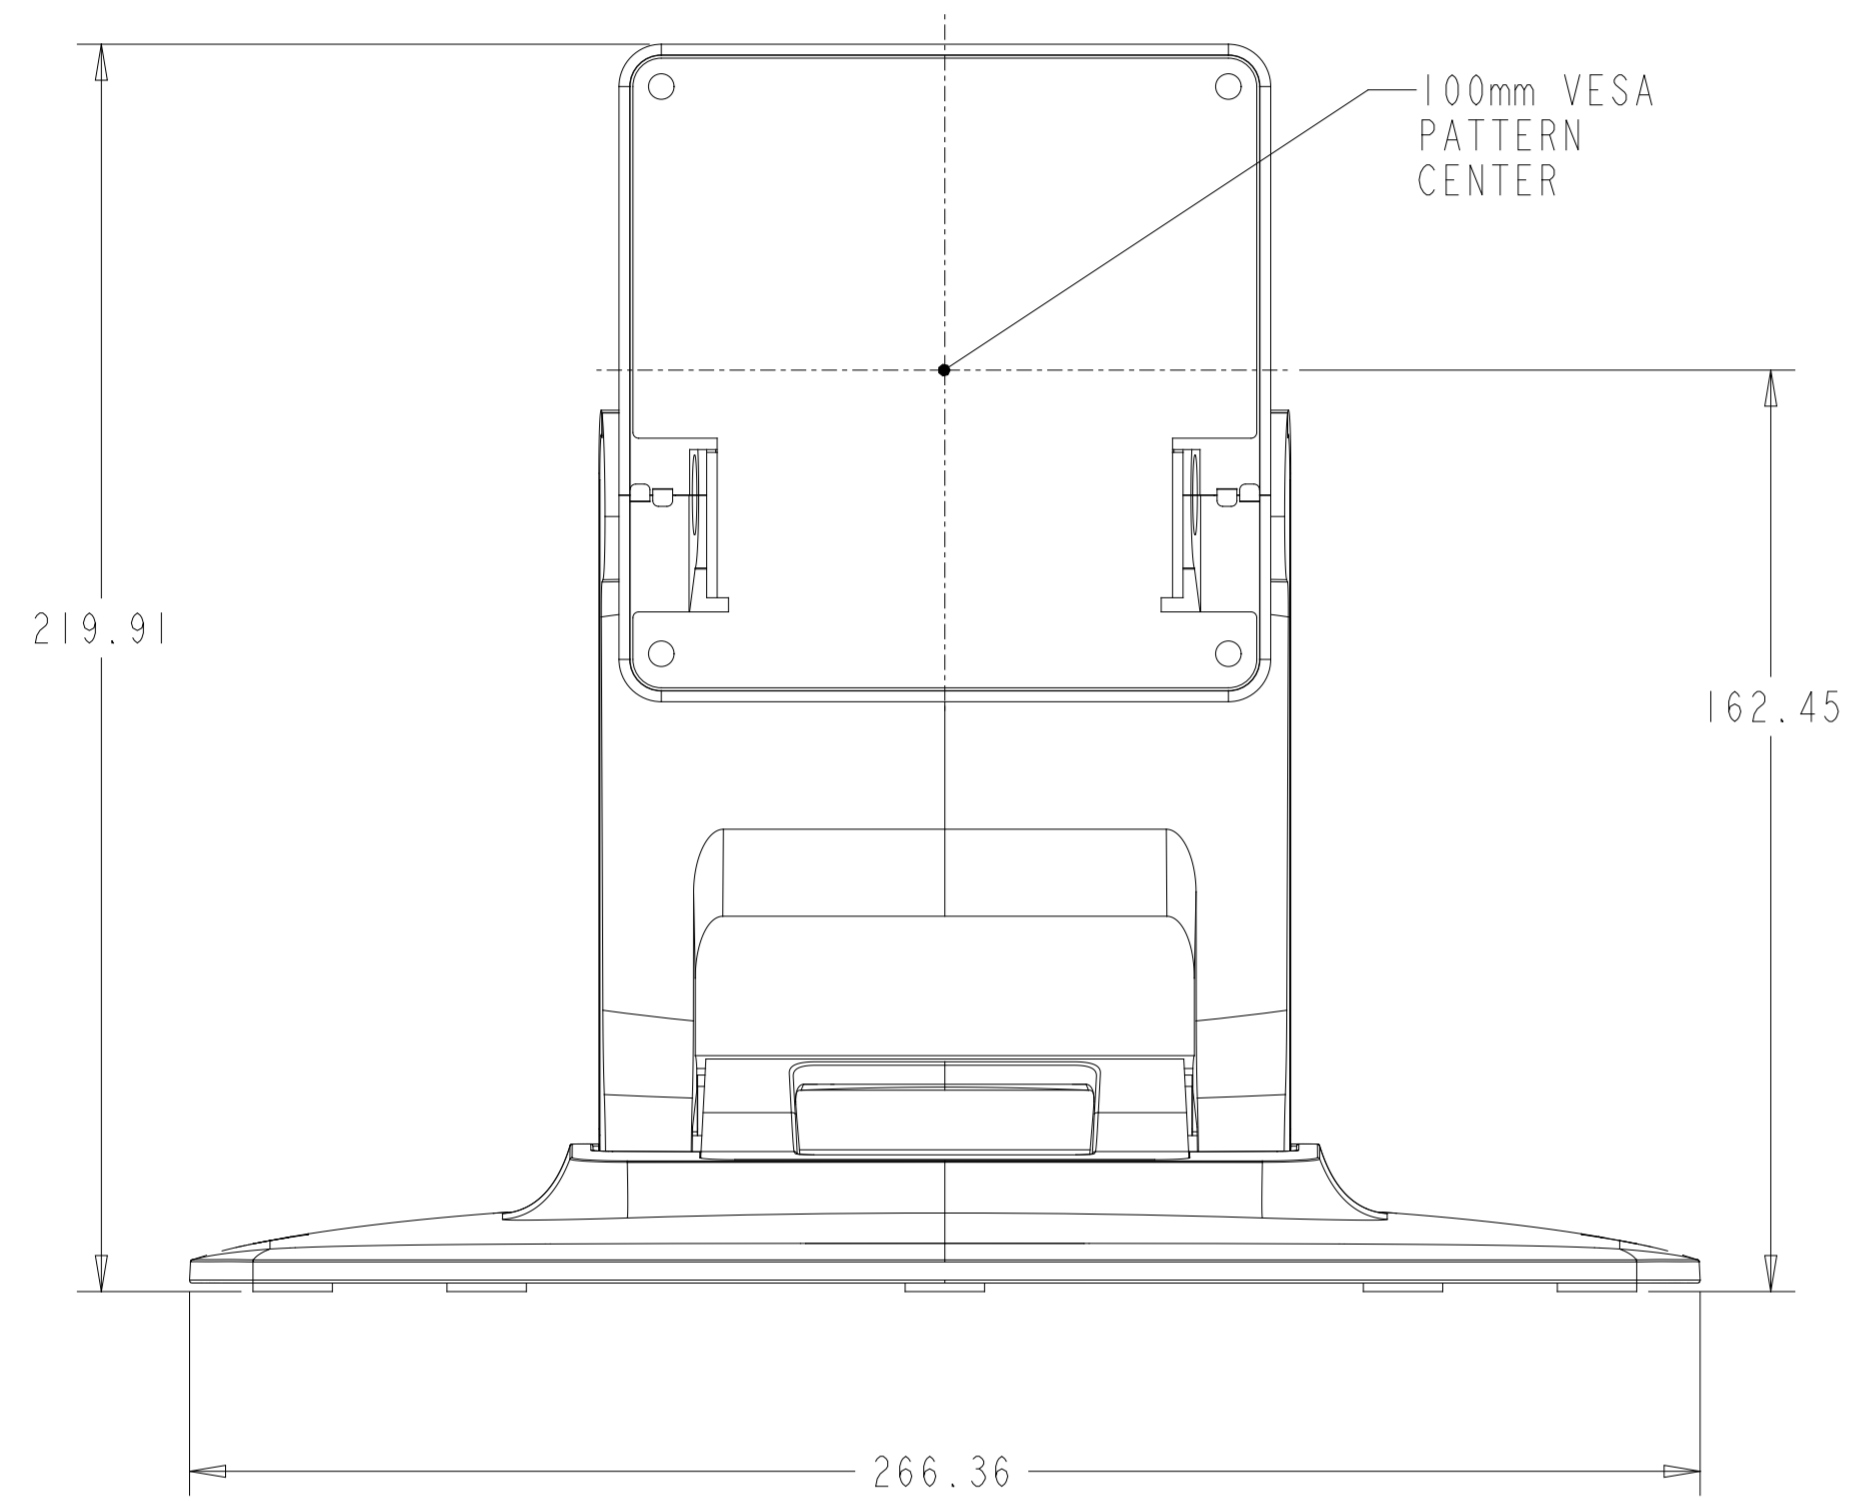

15" TABLETOP STAND
P/N E044162 (BLACK)
P/N E765019 (WHITE)

HIGH POSITION

LOW POSITION

15" TABLETOP STAND
MOUNTING OPTIONS

22" TABLETOP STAND
P/N E044356

HIGH POSITION

LOW POSITION

22" TABLETOP STAND MOUNTING OPTIONS