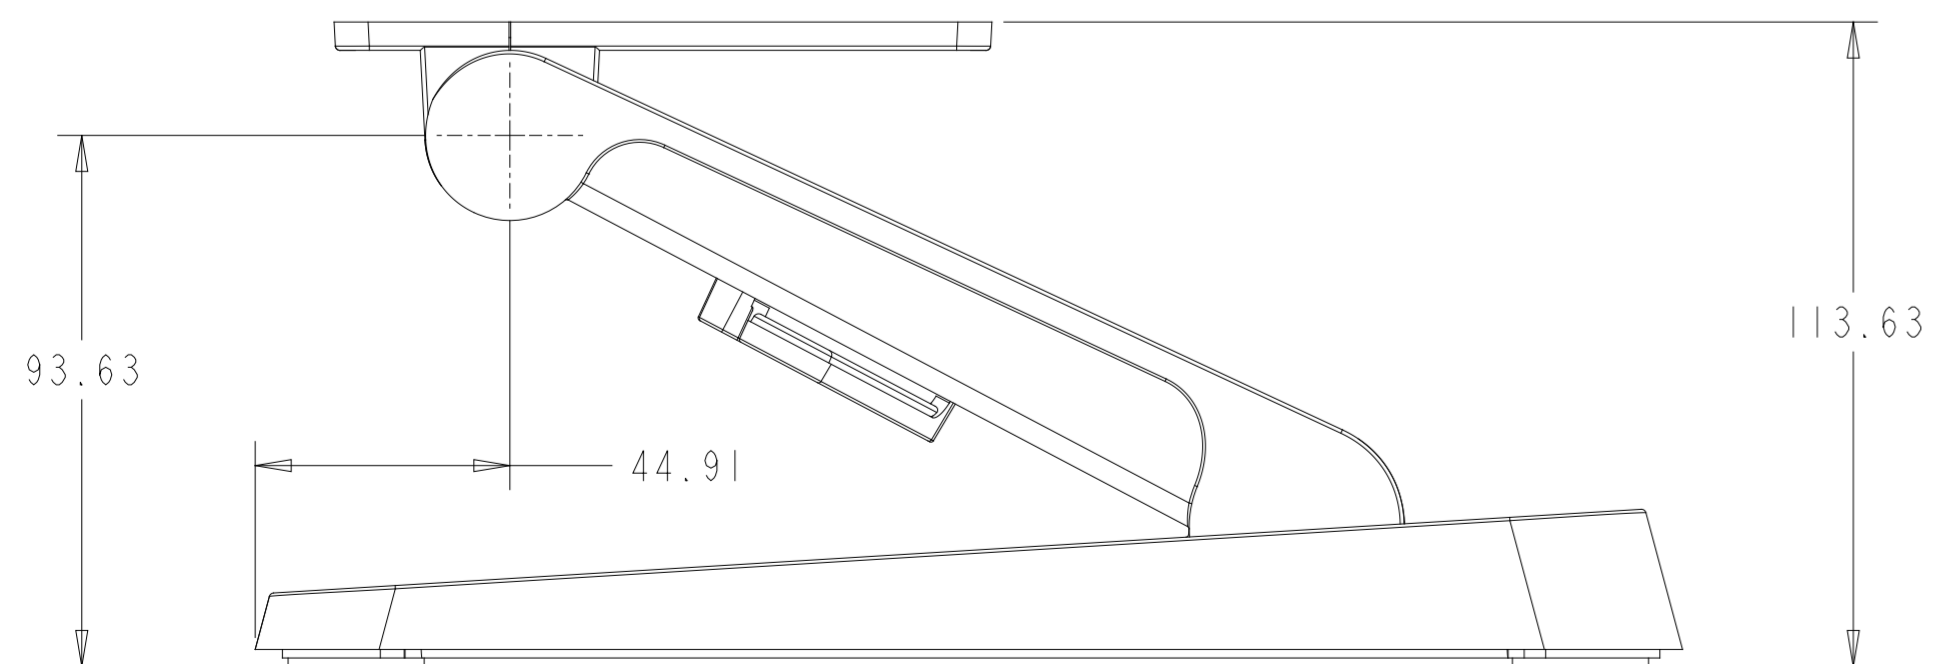

15" TABLETOP STAND
P/N E044162 (BLACK)
P/N E765019 (WHITE)

HIGH POSITION

LOW POSITION

15" TABLETOP STAND
MOUNTING OPTIONS

22" TABLETOP STAND
P/N E044356

HIGH POSITION

LOW POSITION

22" TABLETOP STAND MOUNTING OPTIONS