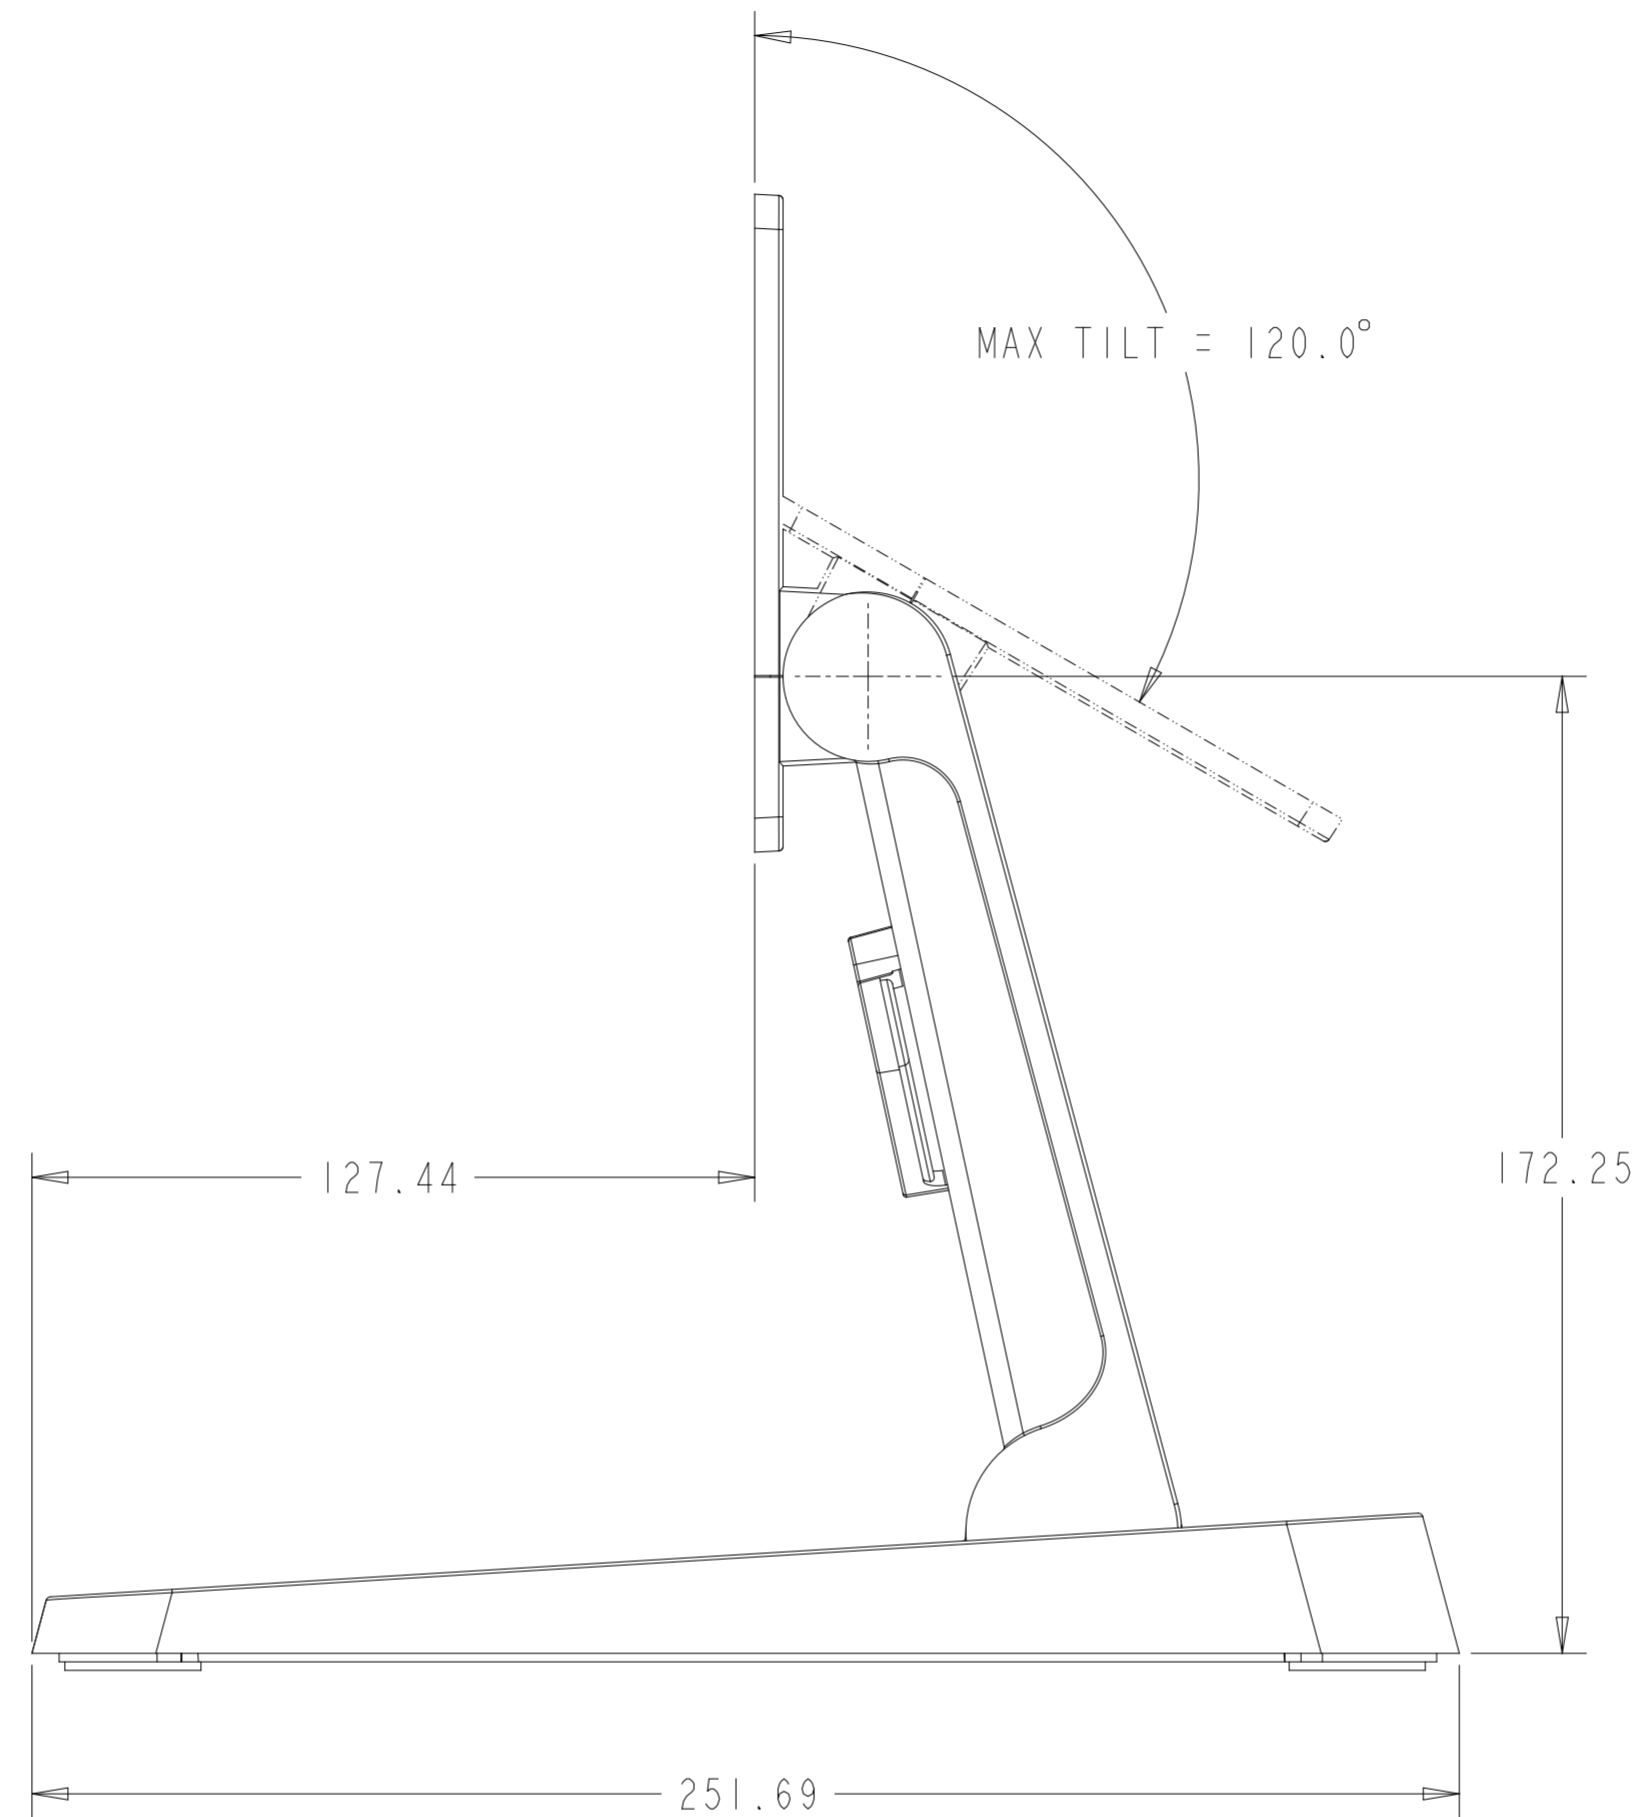

15" TABLETOP STAND
P/N E044162 (BLACK)
P/N E765019 (WHITE)

HIGH POSITION

LOW POSITION

15" TABLETOP STAND
MOUNTING OPTIONS

22" TABLETOP STAND
P/N E044356

HIGH POSITION

LOW POSITION

22" TABLETOP STAND MOUNTING OPTIONS