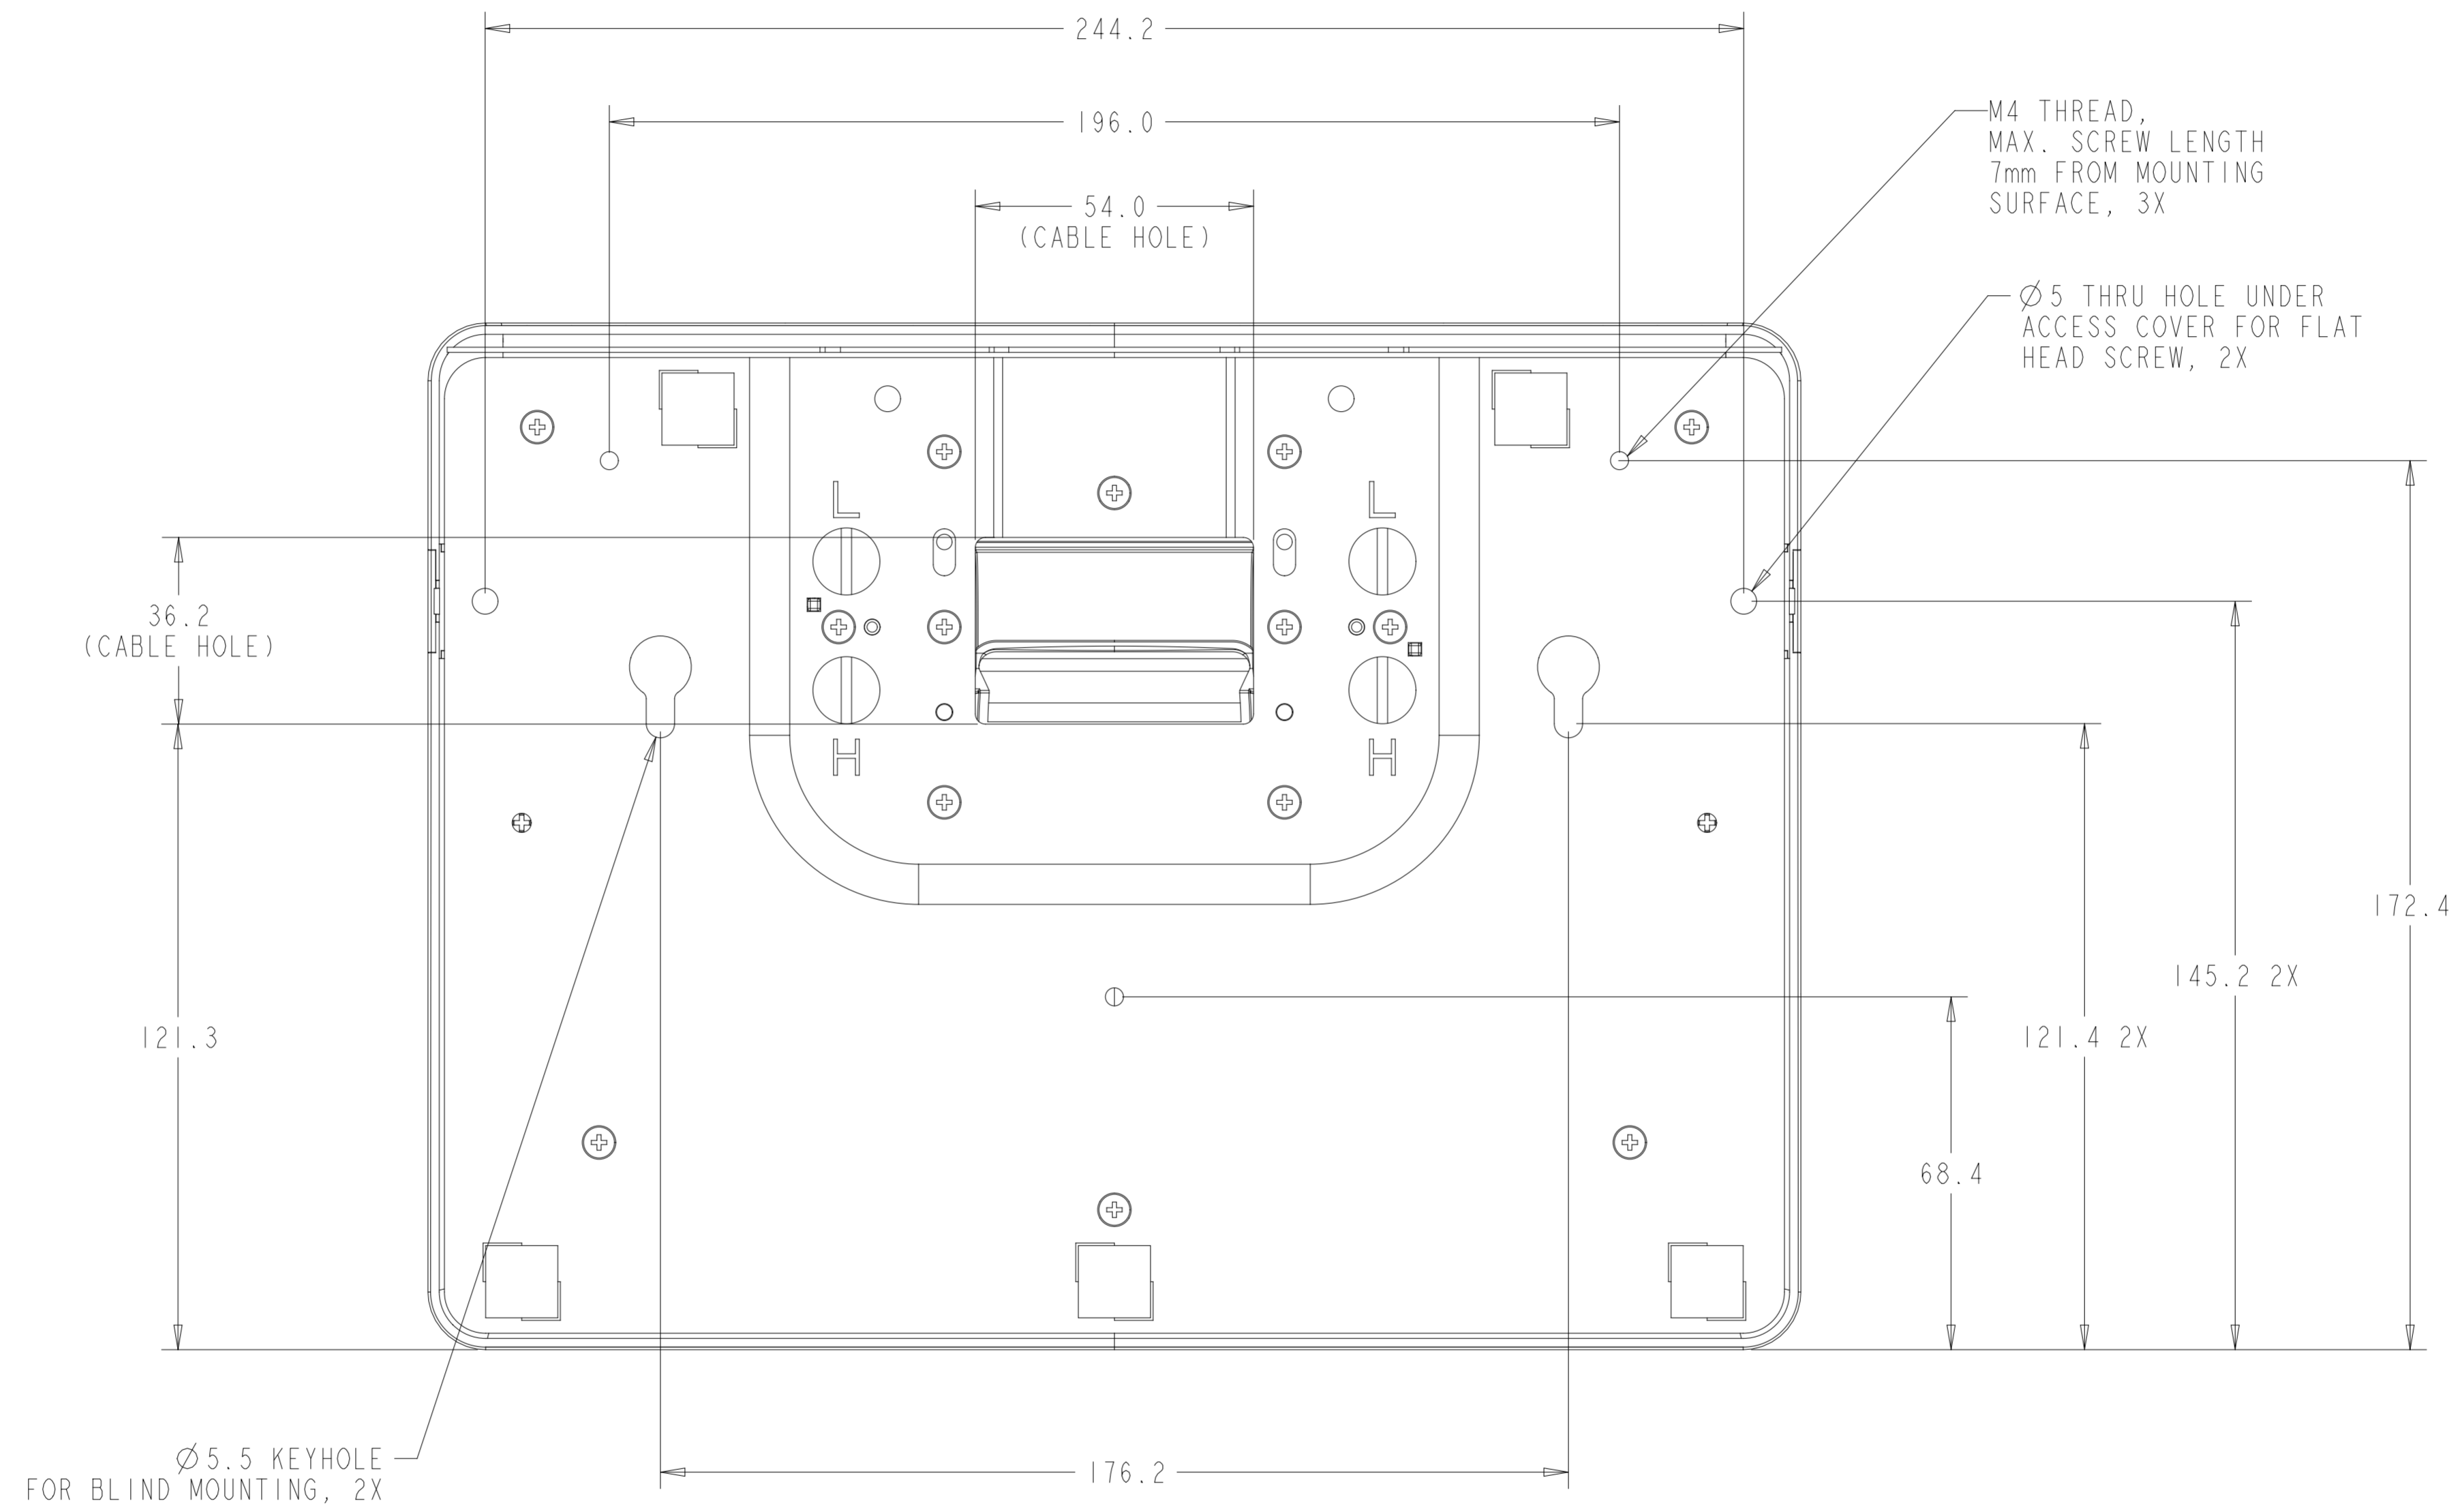

15" TABLETOP STAND
P/N E044162 (BLACK)
P/N E765019 (WHITE)

HIGH POSITION

LOW POSITION

15" TABLETOP STAND
MOUNTING OPTIONS

22" TABLETOP STAND
P/N E044356

HIGH POSITION

LOW POSITION

22" TABLETOP STAND MOUNTING OPTIONS