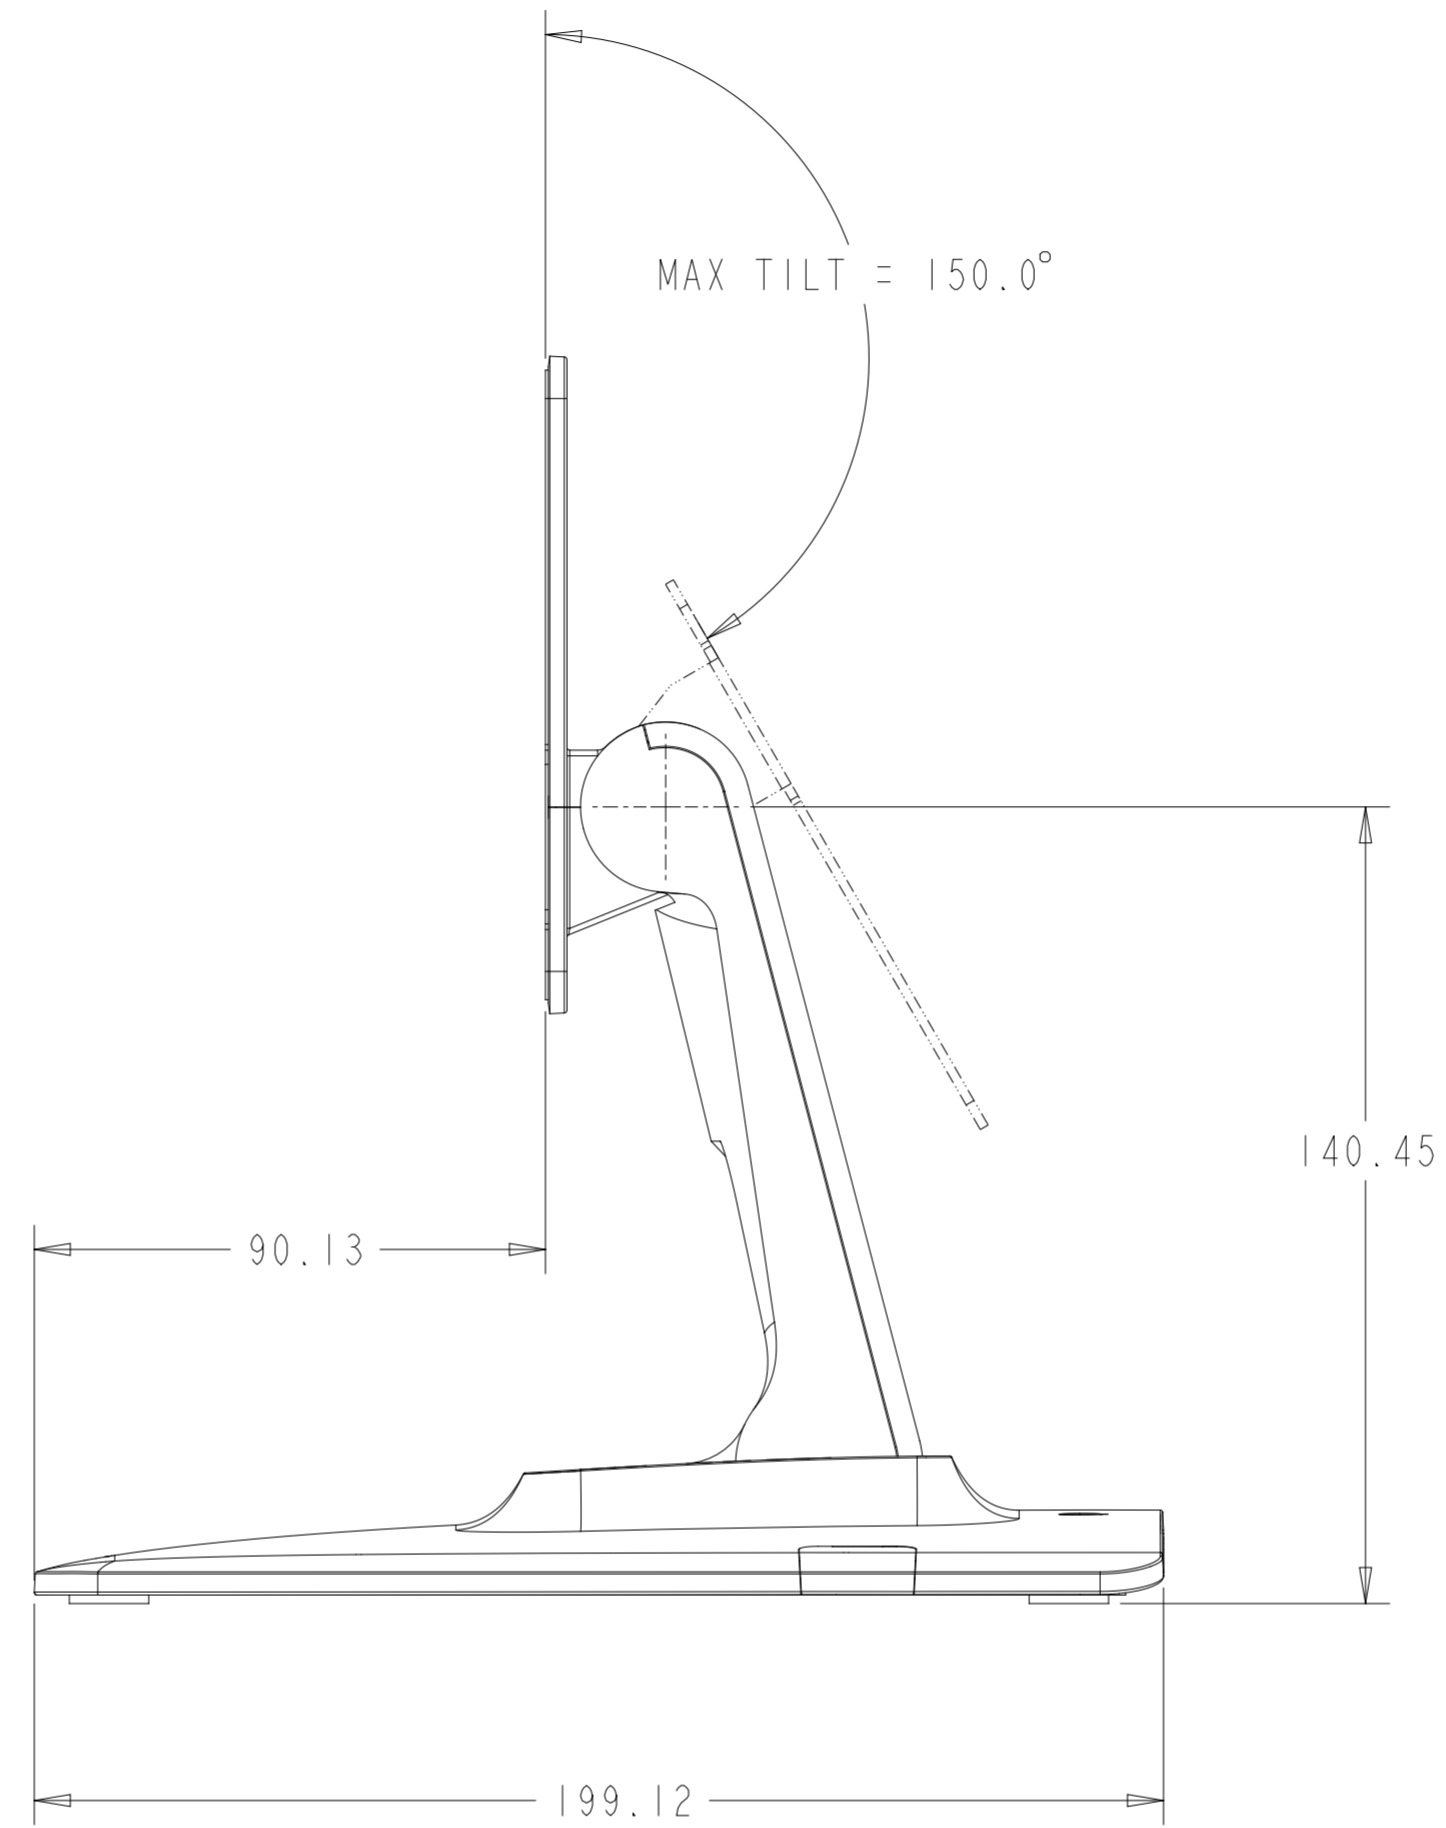

15" TABLETOP STAND
P/N E044162 (BLACK)
P/N E765019 (WHITE)

HIGH POSITION

LOW POSITION

15" TABLETOP STAND
MOUNTING OPTIONS

22" TABLETOP STAND
P/N E044356

HIGH POSITION

LOW POSITION

22" TABLETOP STAND MOUNTING OPTIONS