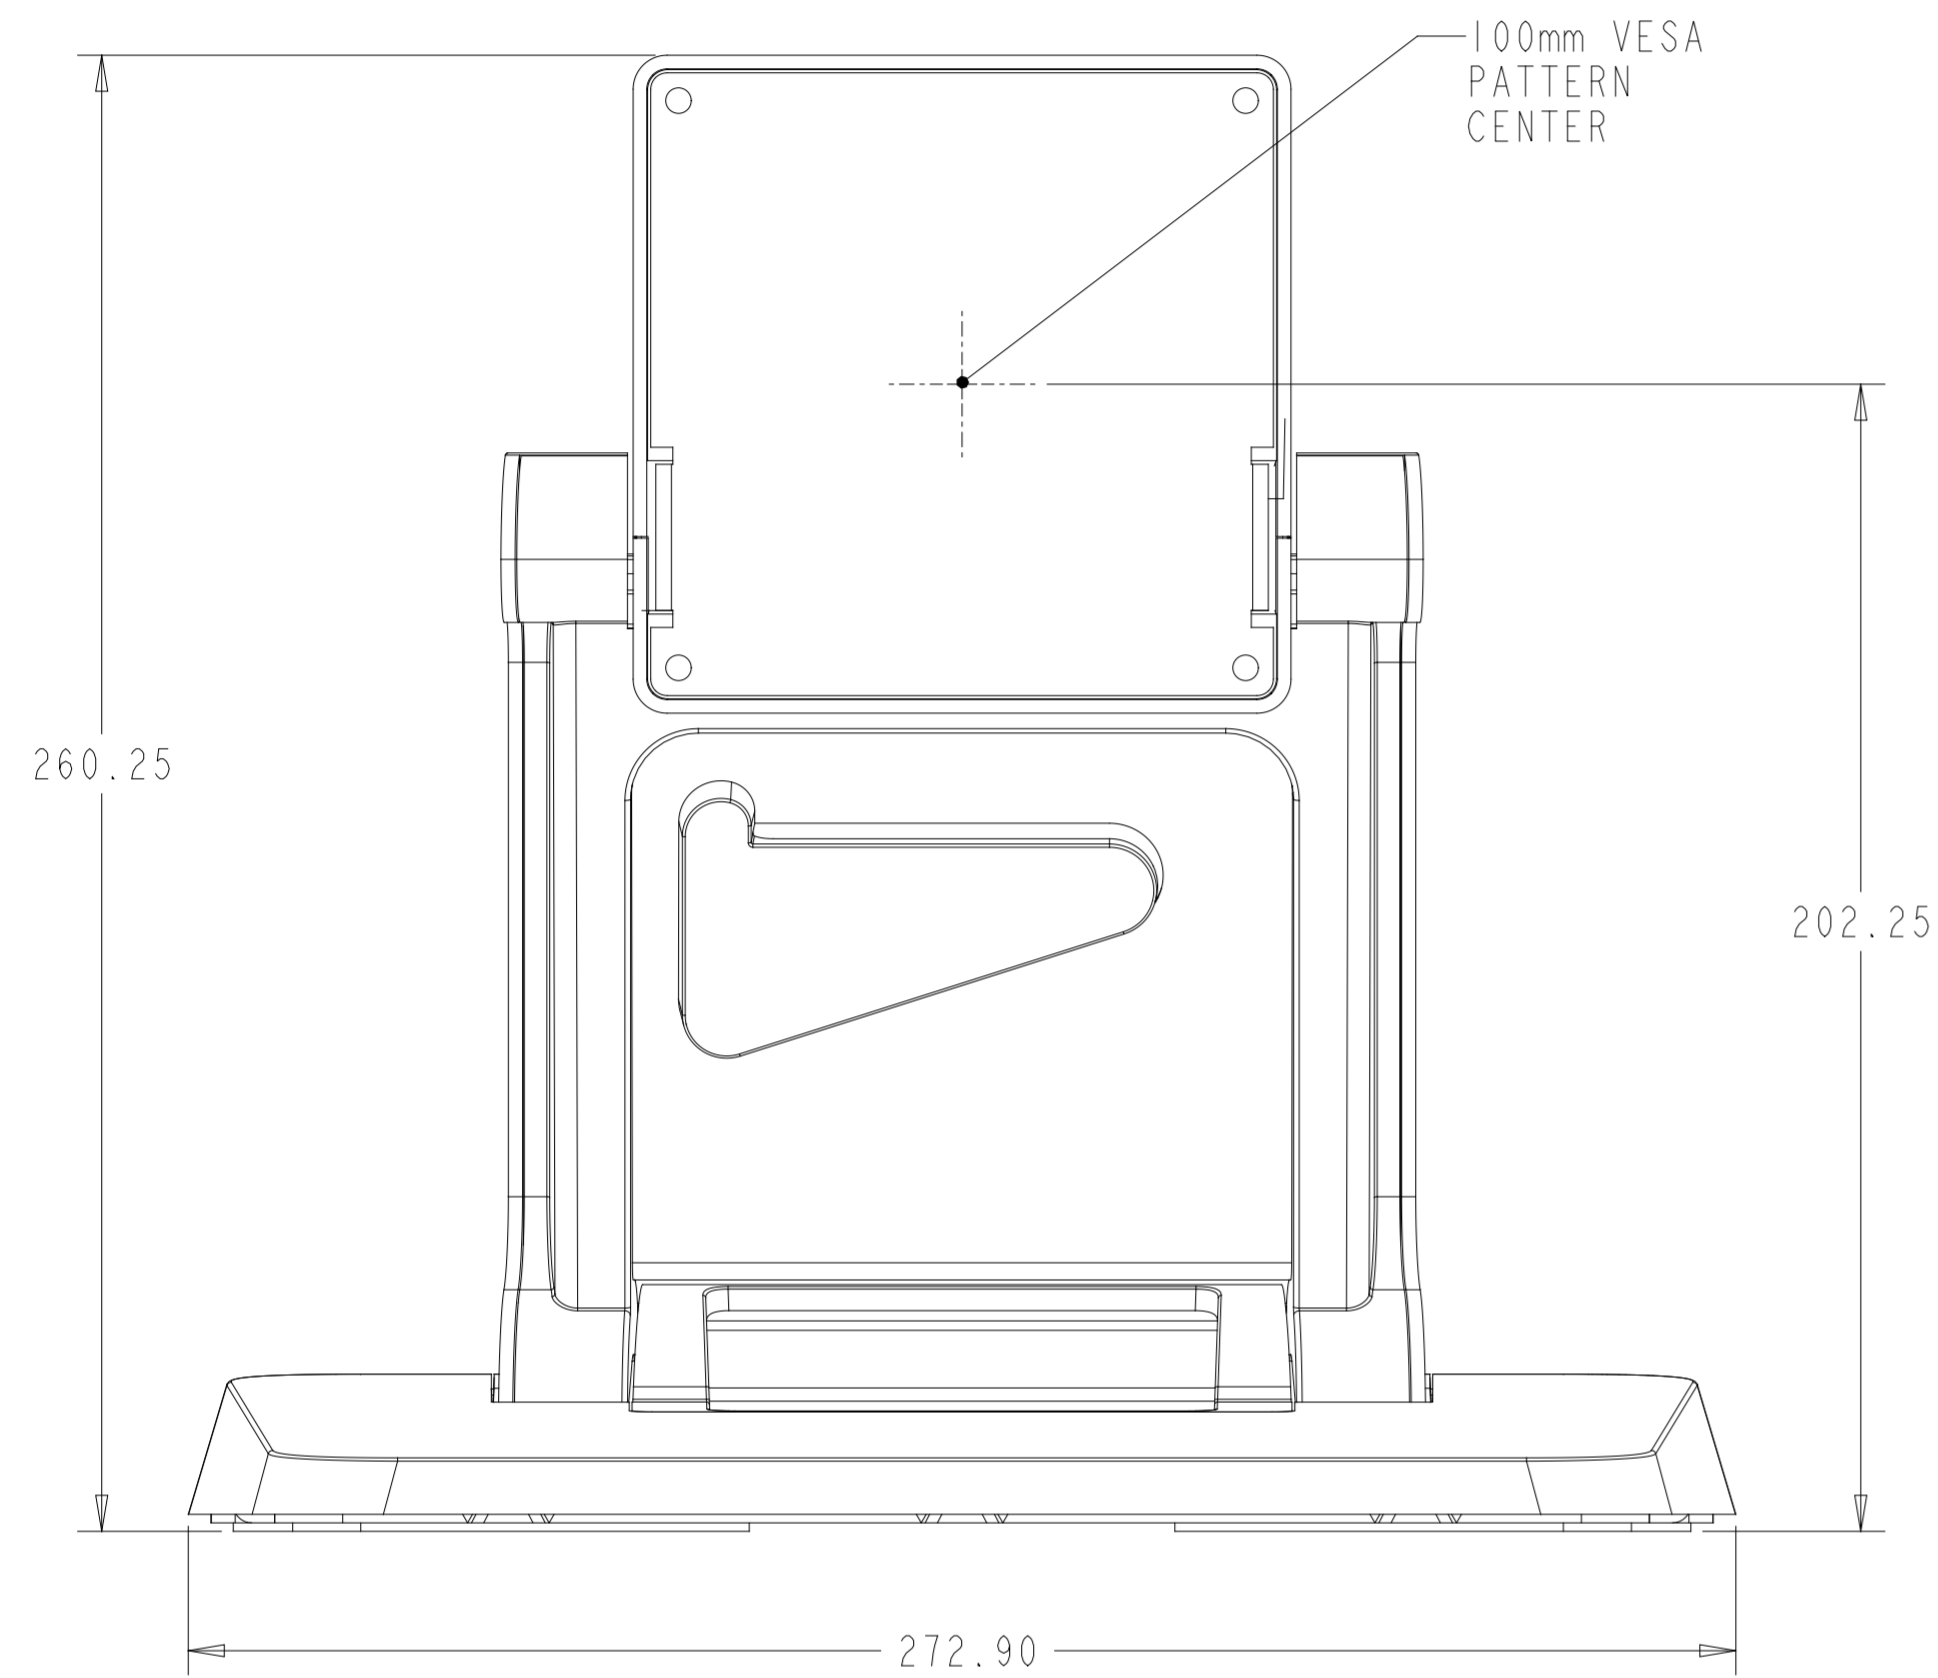

15" TABLETOP STAND
P/N E044162 (BLACK)
P/N E765019 (WHITE)

HIGH POSITION

LOW POSITION

15" TABLETOP STAND
MOUNTING OPTIONS

22" TABLETOP STAND
P/N E044356

HIGH POSITION

LOW POSITION

22" TABLETOP STAND MOUNTING OPTIONS