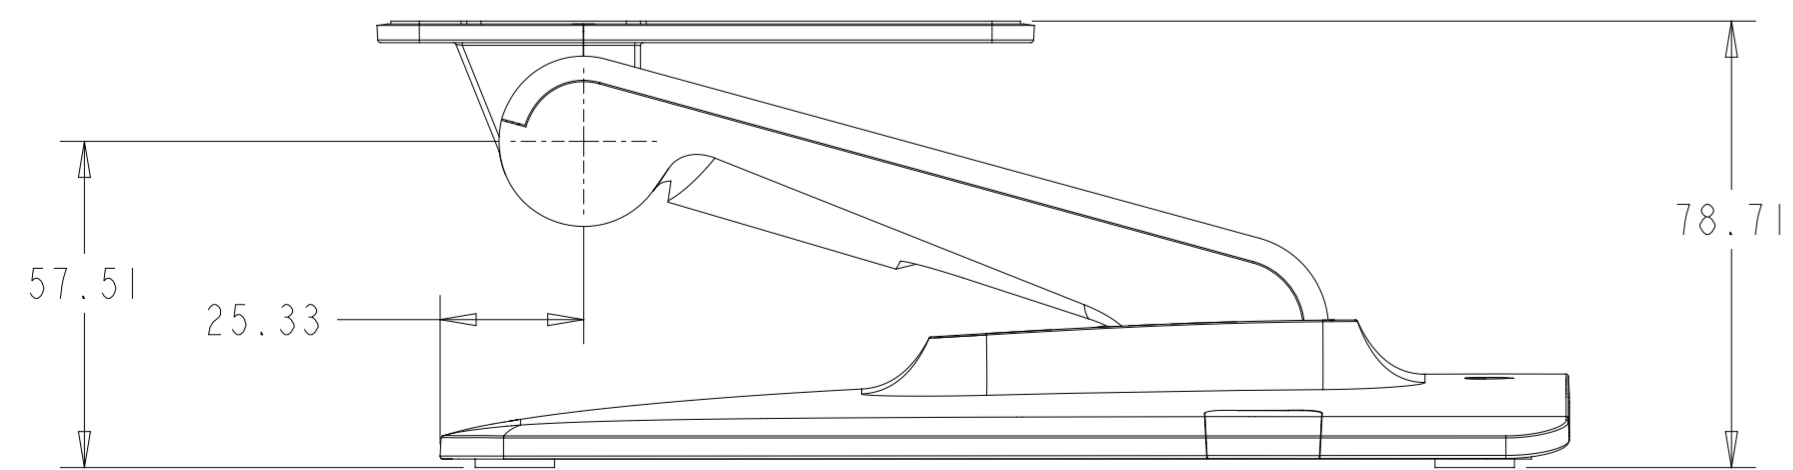

15" TABLETOP STAND
P/N E044162 (BLACK)
P/N E765019 (WHITE)

HIGH POSITION

LOW POSITION

15" TABLETOP STAND
MOUNTING OPTIONS

22" TABLETOP STAND
P/N E044356

HIGH POSITION

LOW POSITION

22" TABLETOP STAND MOUNTING OPTIONS