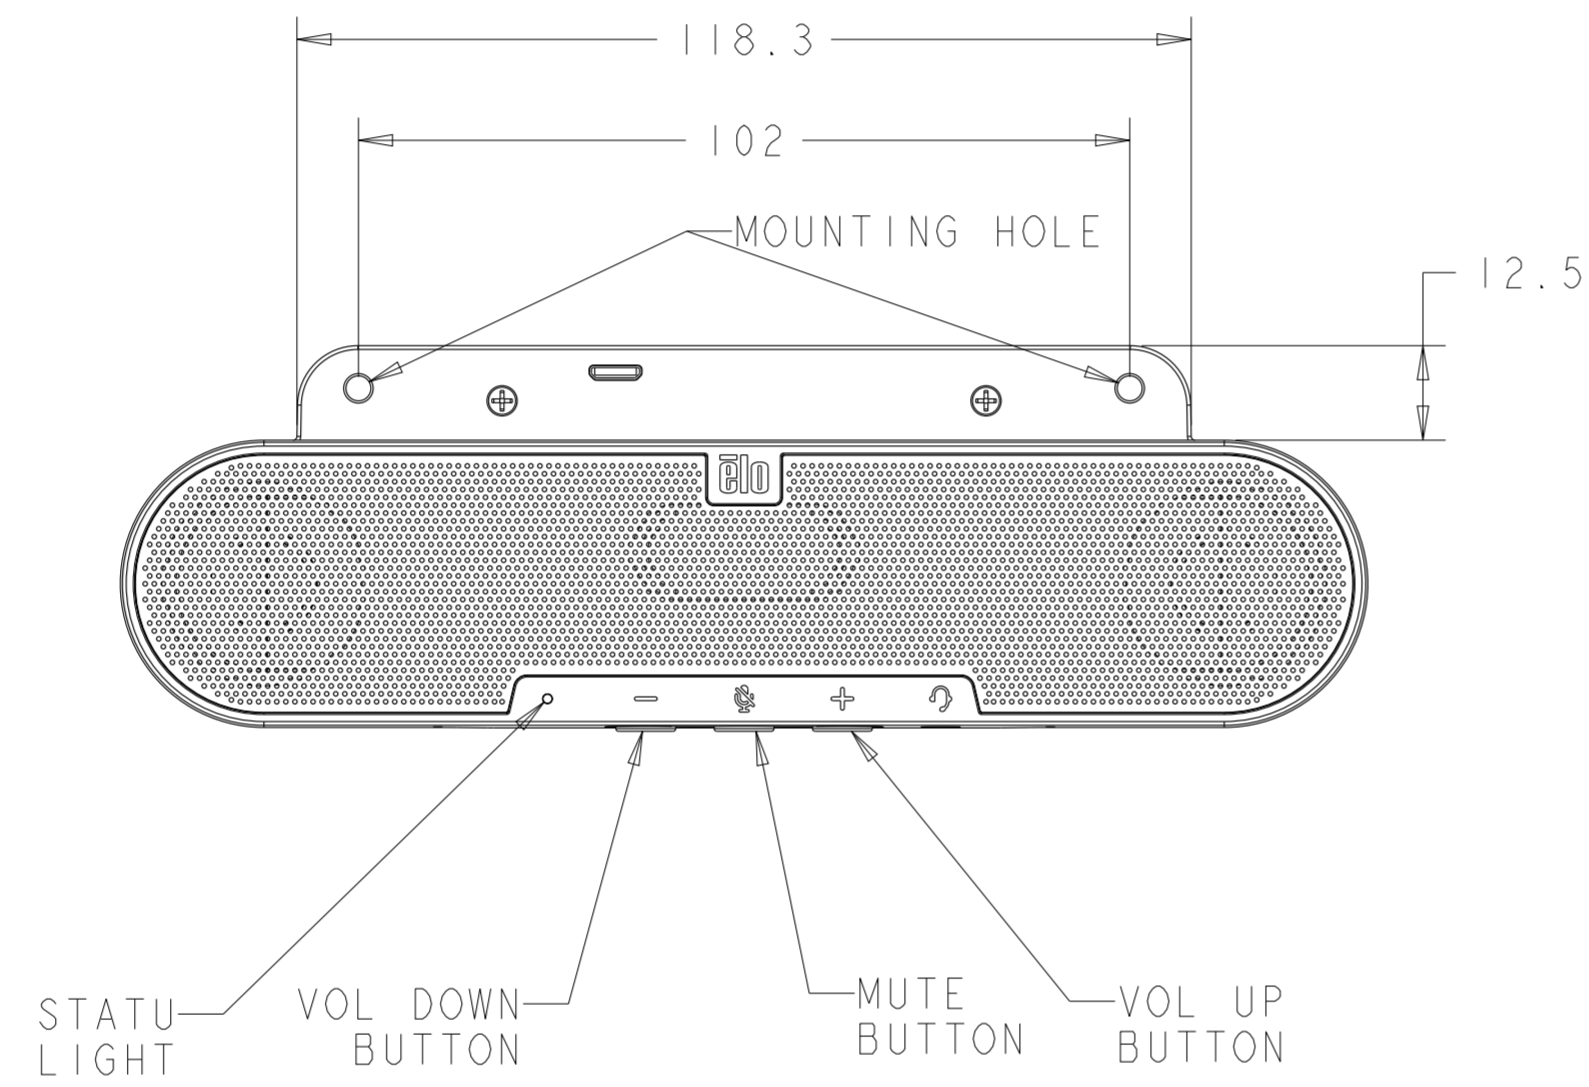

DIMENSION DRAWING: SPEAKER BAR

ADDITIONAL MICRO USB POWER CONNECTOR

MICRO USB CONNECTOR