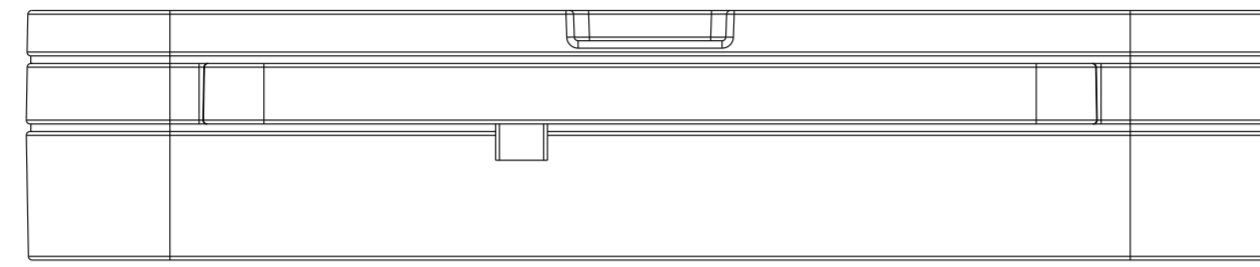

DIMENSION DRAWING: SPEAKER BAR

ADDITIONAL MICRO USB POWER CONNECTOR

MICRO USB CONNECTOR