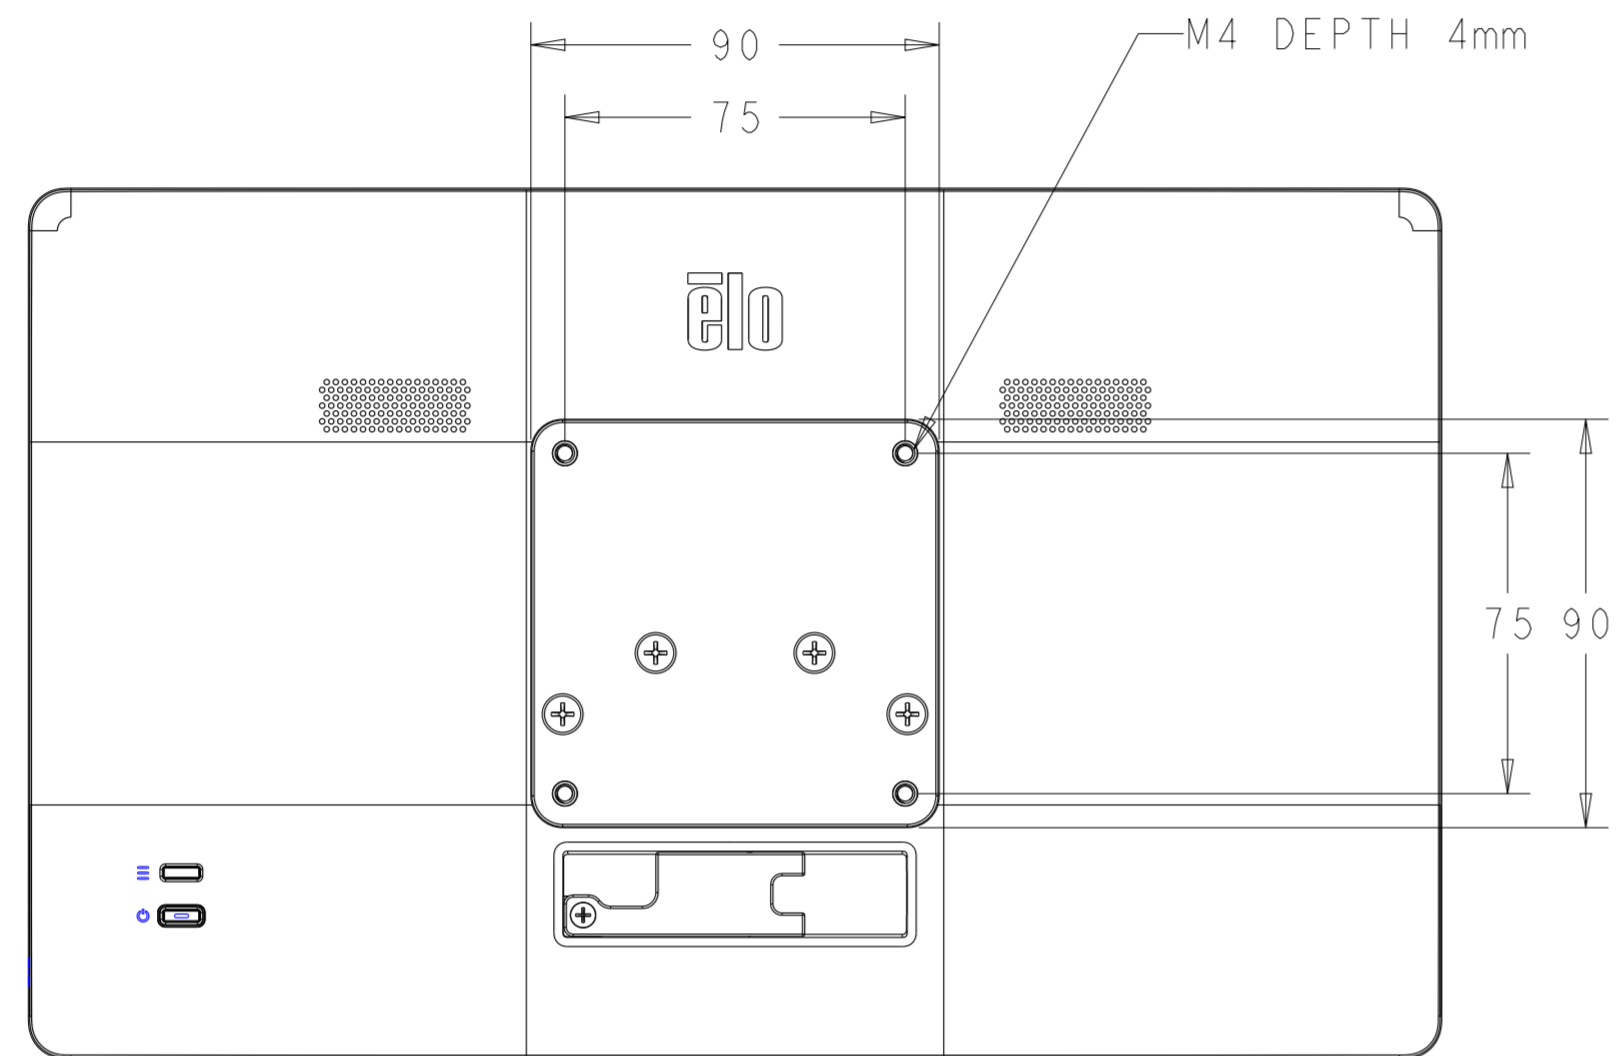

VESA MOUNT
75MMX75MM

REMOVE VESA ADAPTOR
FOR Z-HINGE STAND