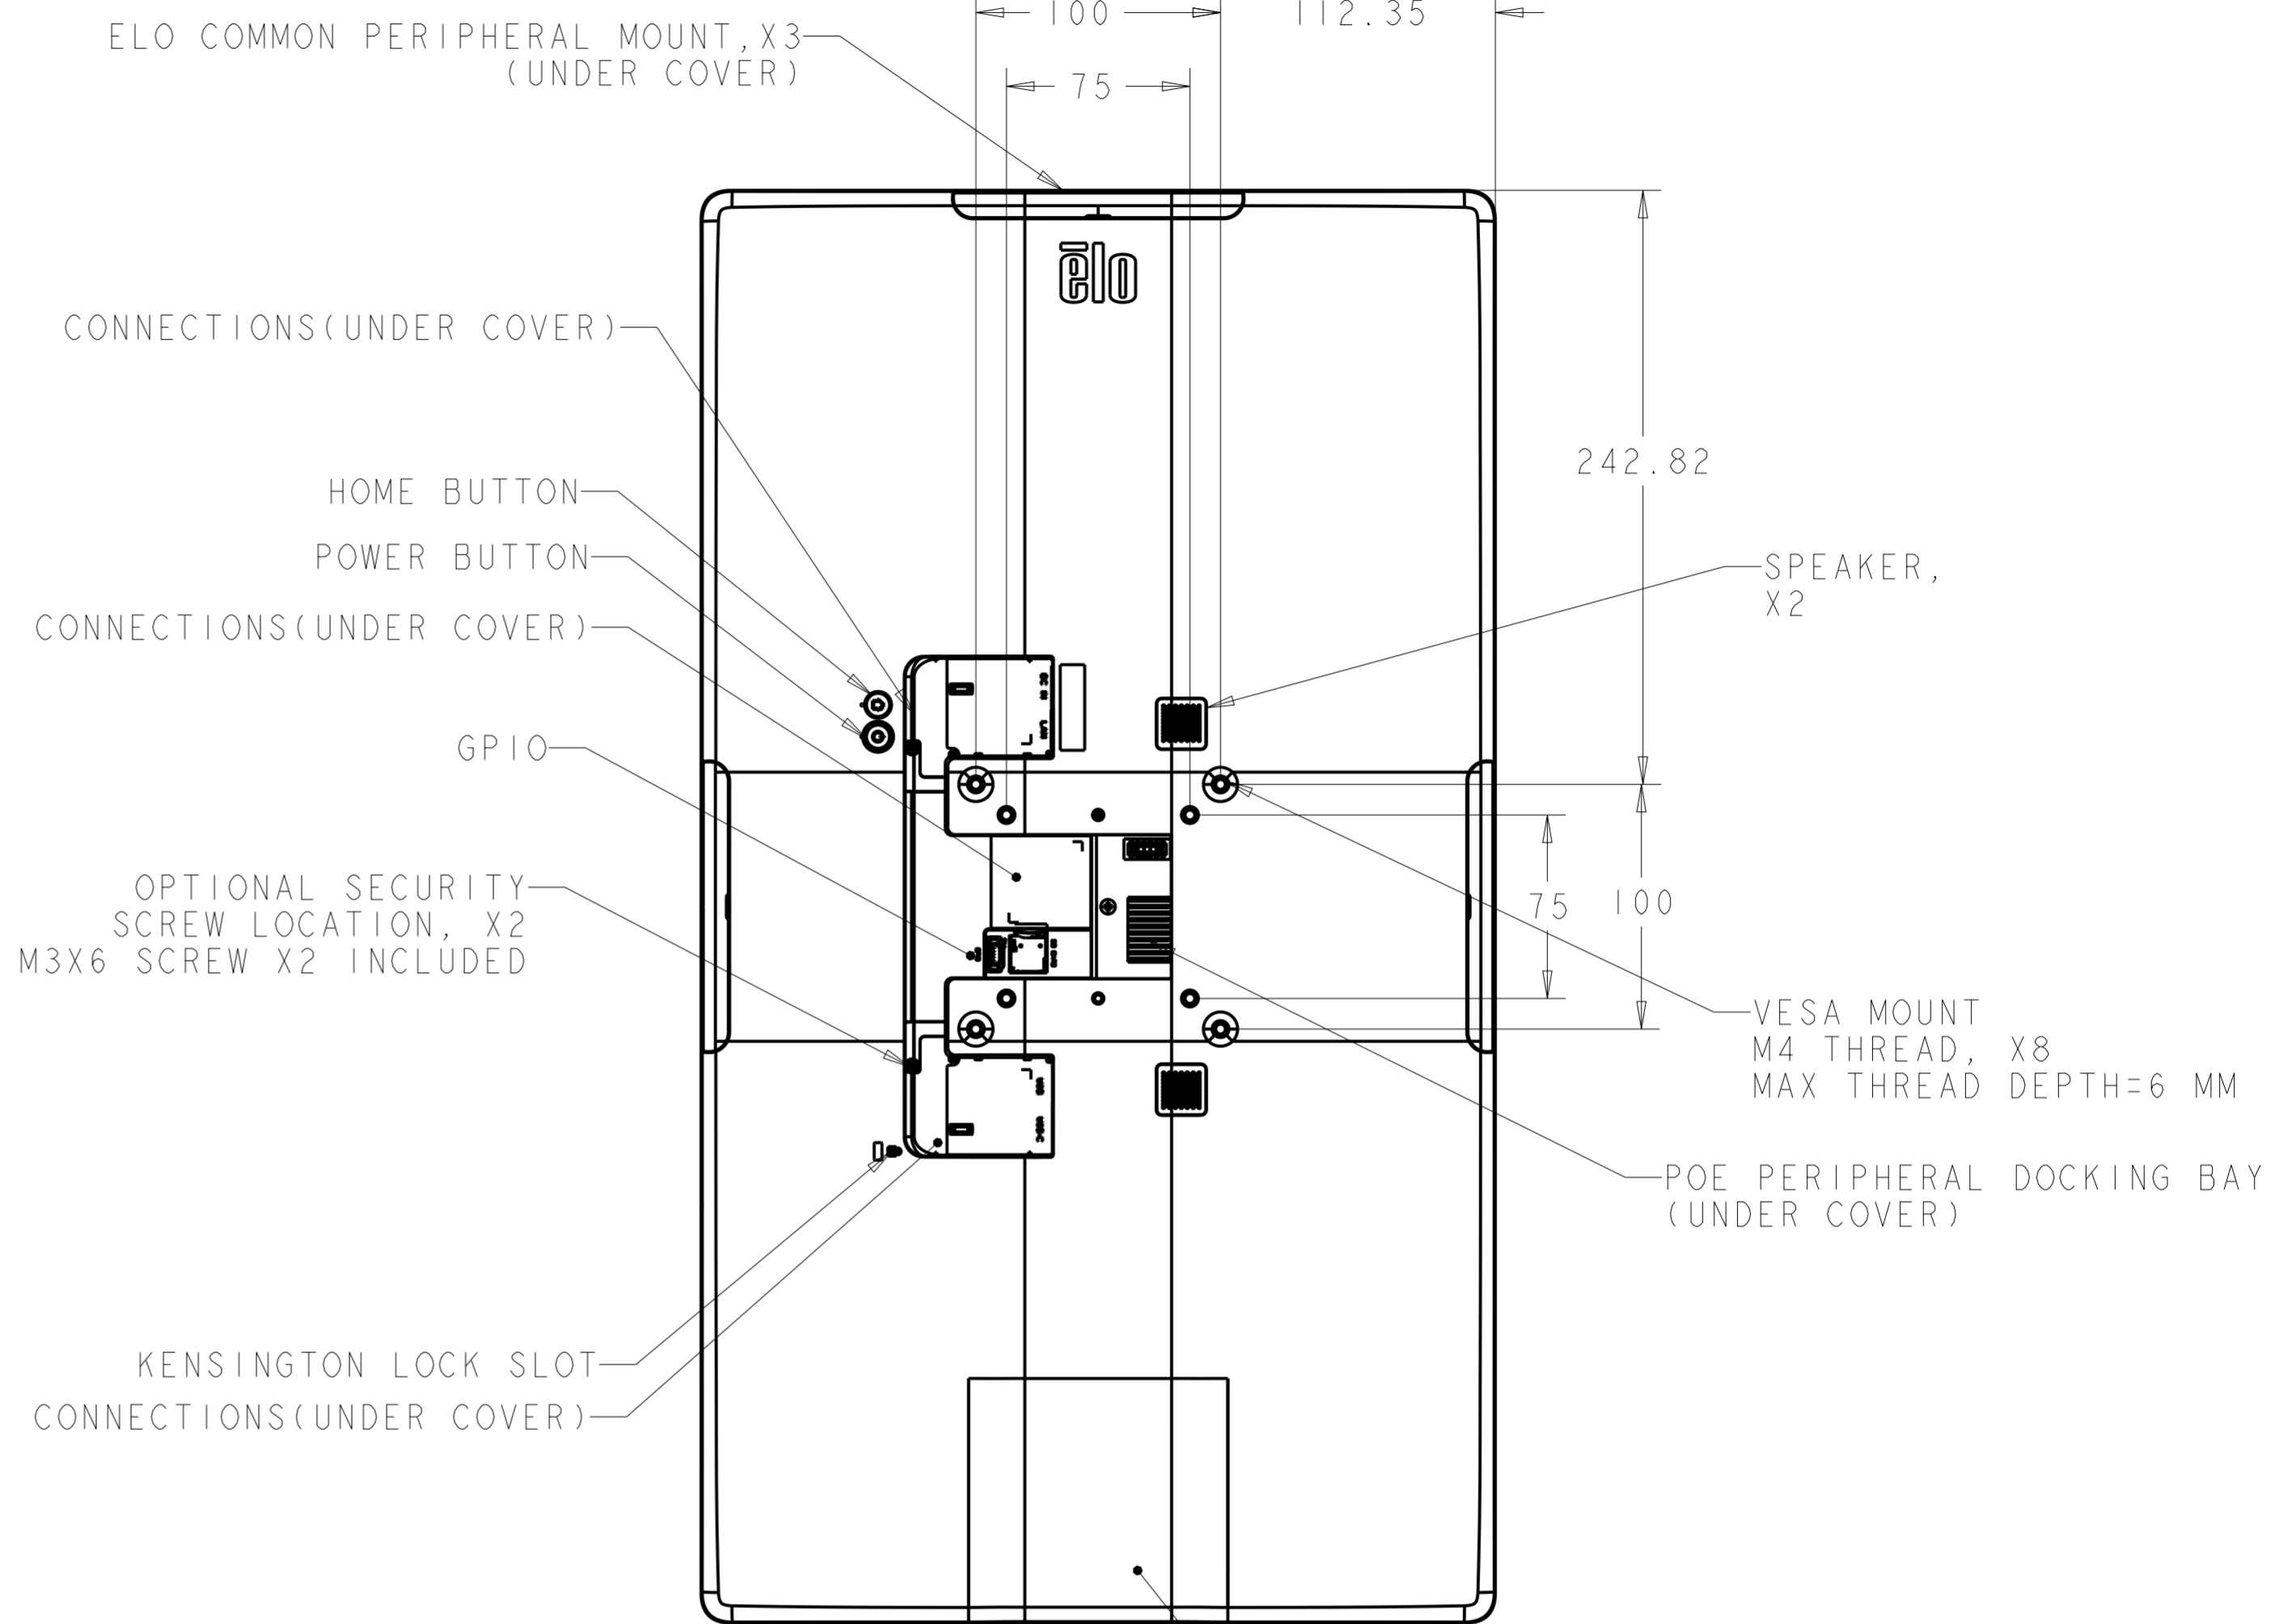

CAMERA  
NOT AVAILABLE ON  
ALL MODELS

SCALE 2:5

SCALE 1:1

SCALE 1:1

SCALE 1:1

HOOK, X2 USED TO SECURE CABLES  
WITH TIE-WRAPS INCLUDED

DIMENSIONS ARE IN MILLIMETERS

ELO PERIPHERAL MOUNTING INTERFACE (1 PER SIDE)  
(SEE WEBSITE FOR DIMENSIONAL DRAWINGS OF COMPATIBLE PERIPHERALS)

SCALE 1:2