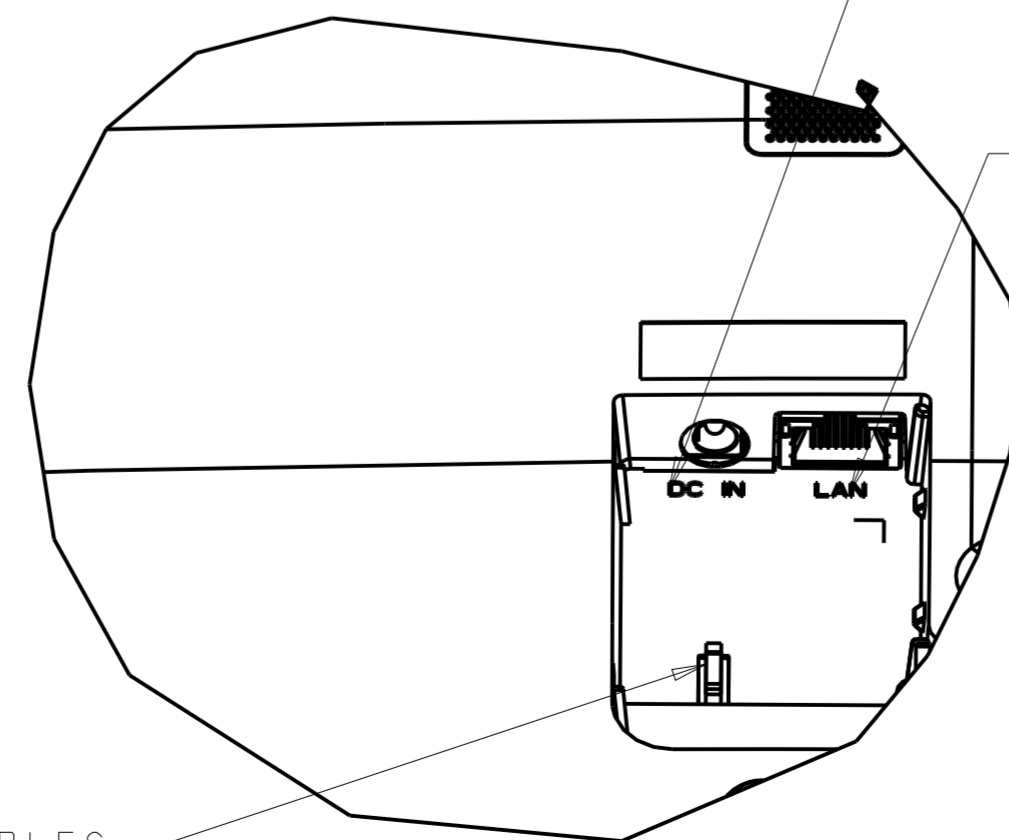

CAMERA  
NOT AVAILABLE ON  
ALL MODELS

SCALE 2:5

SCALE 1:1

SCALE 1:1

SCALE 1:1

HOOK, X2 USED TO SECURE CABLES  
WITH TIE-WRAPS INCLUDED

DIMENSIONS ARE IN MILLIMETERS

ELO PERIPHERAL MOUNTING INTERFACE (1 PER SIDE)  
(SEE WEBSITE FOR DIMENSIONAL DRAWINGS OF COMPATIBLE PERIPHERALS)

SCALE 1:2