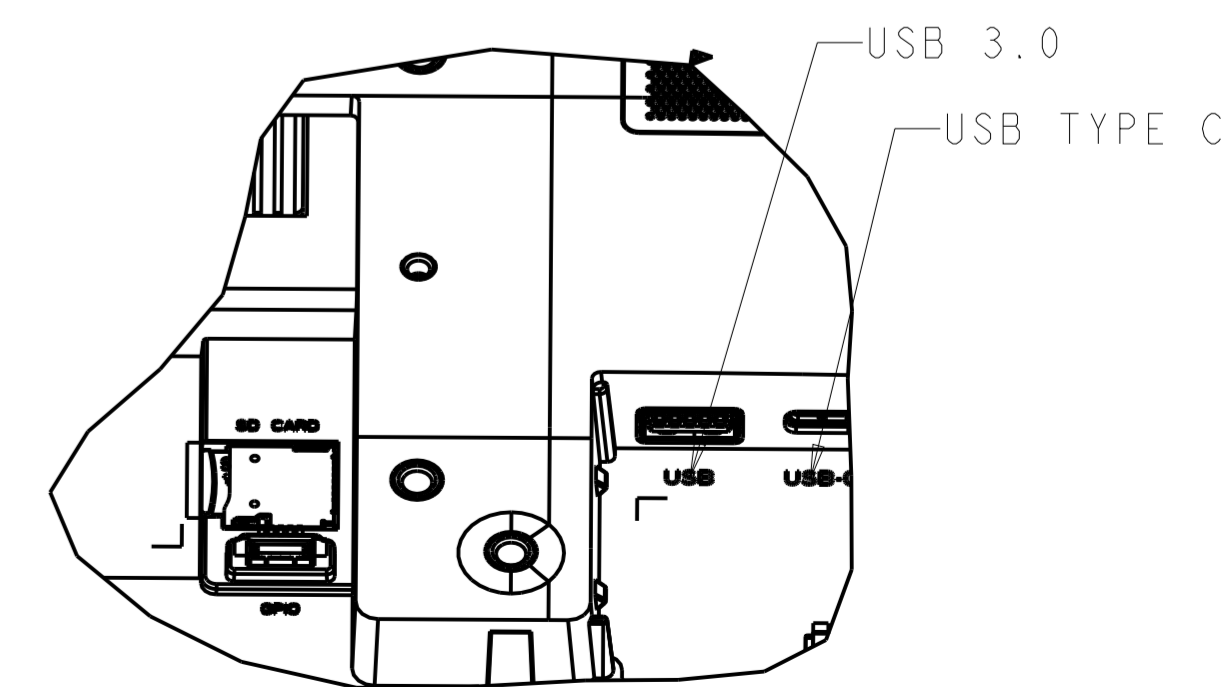

CAMERA  
NOT AVAILABLE ON  
ALL MODELS

SCALE 2:5

SCALE 1:1

SCALE 1:1

SCALE 1:1

HOOK, X2 USED TO SECURE CABLES  
WITH TIE-WRAPS INCLUDED

DIMENSIONS ARE IN MILLIMETERS

ELO PERIPHERAL MOUNTING INTERFACE (1 PER SIDE)  
(SEE WEBSITE FOR DIMENSIONAL DRAWINGS OF COMPATIBLE PERIPHERALS)

SCALE 1:2