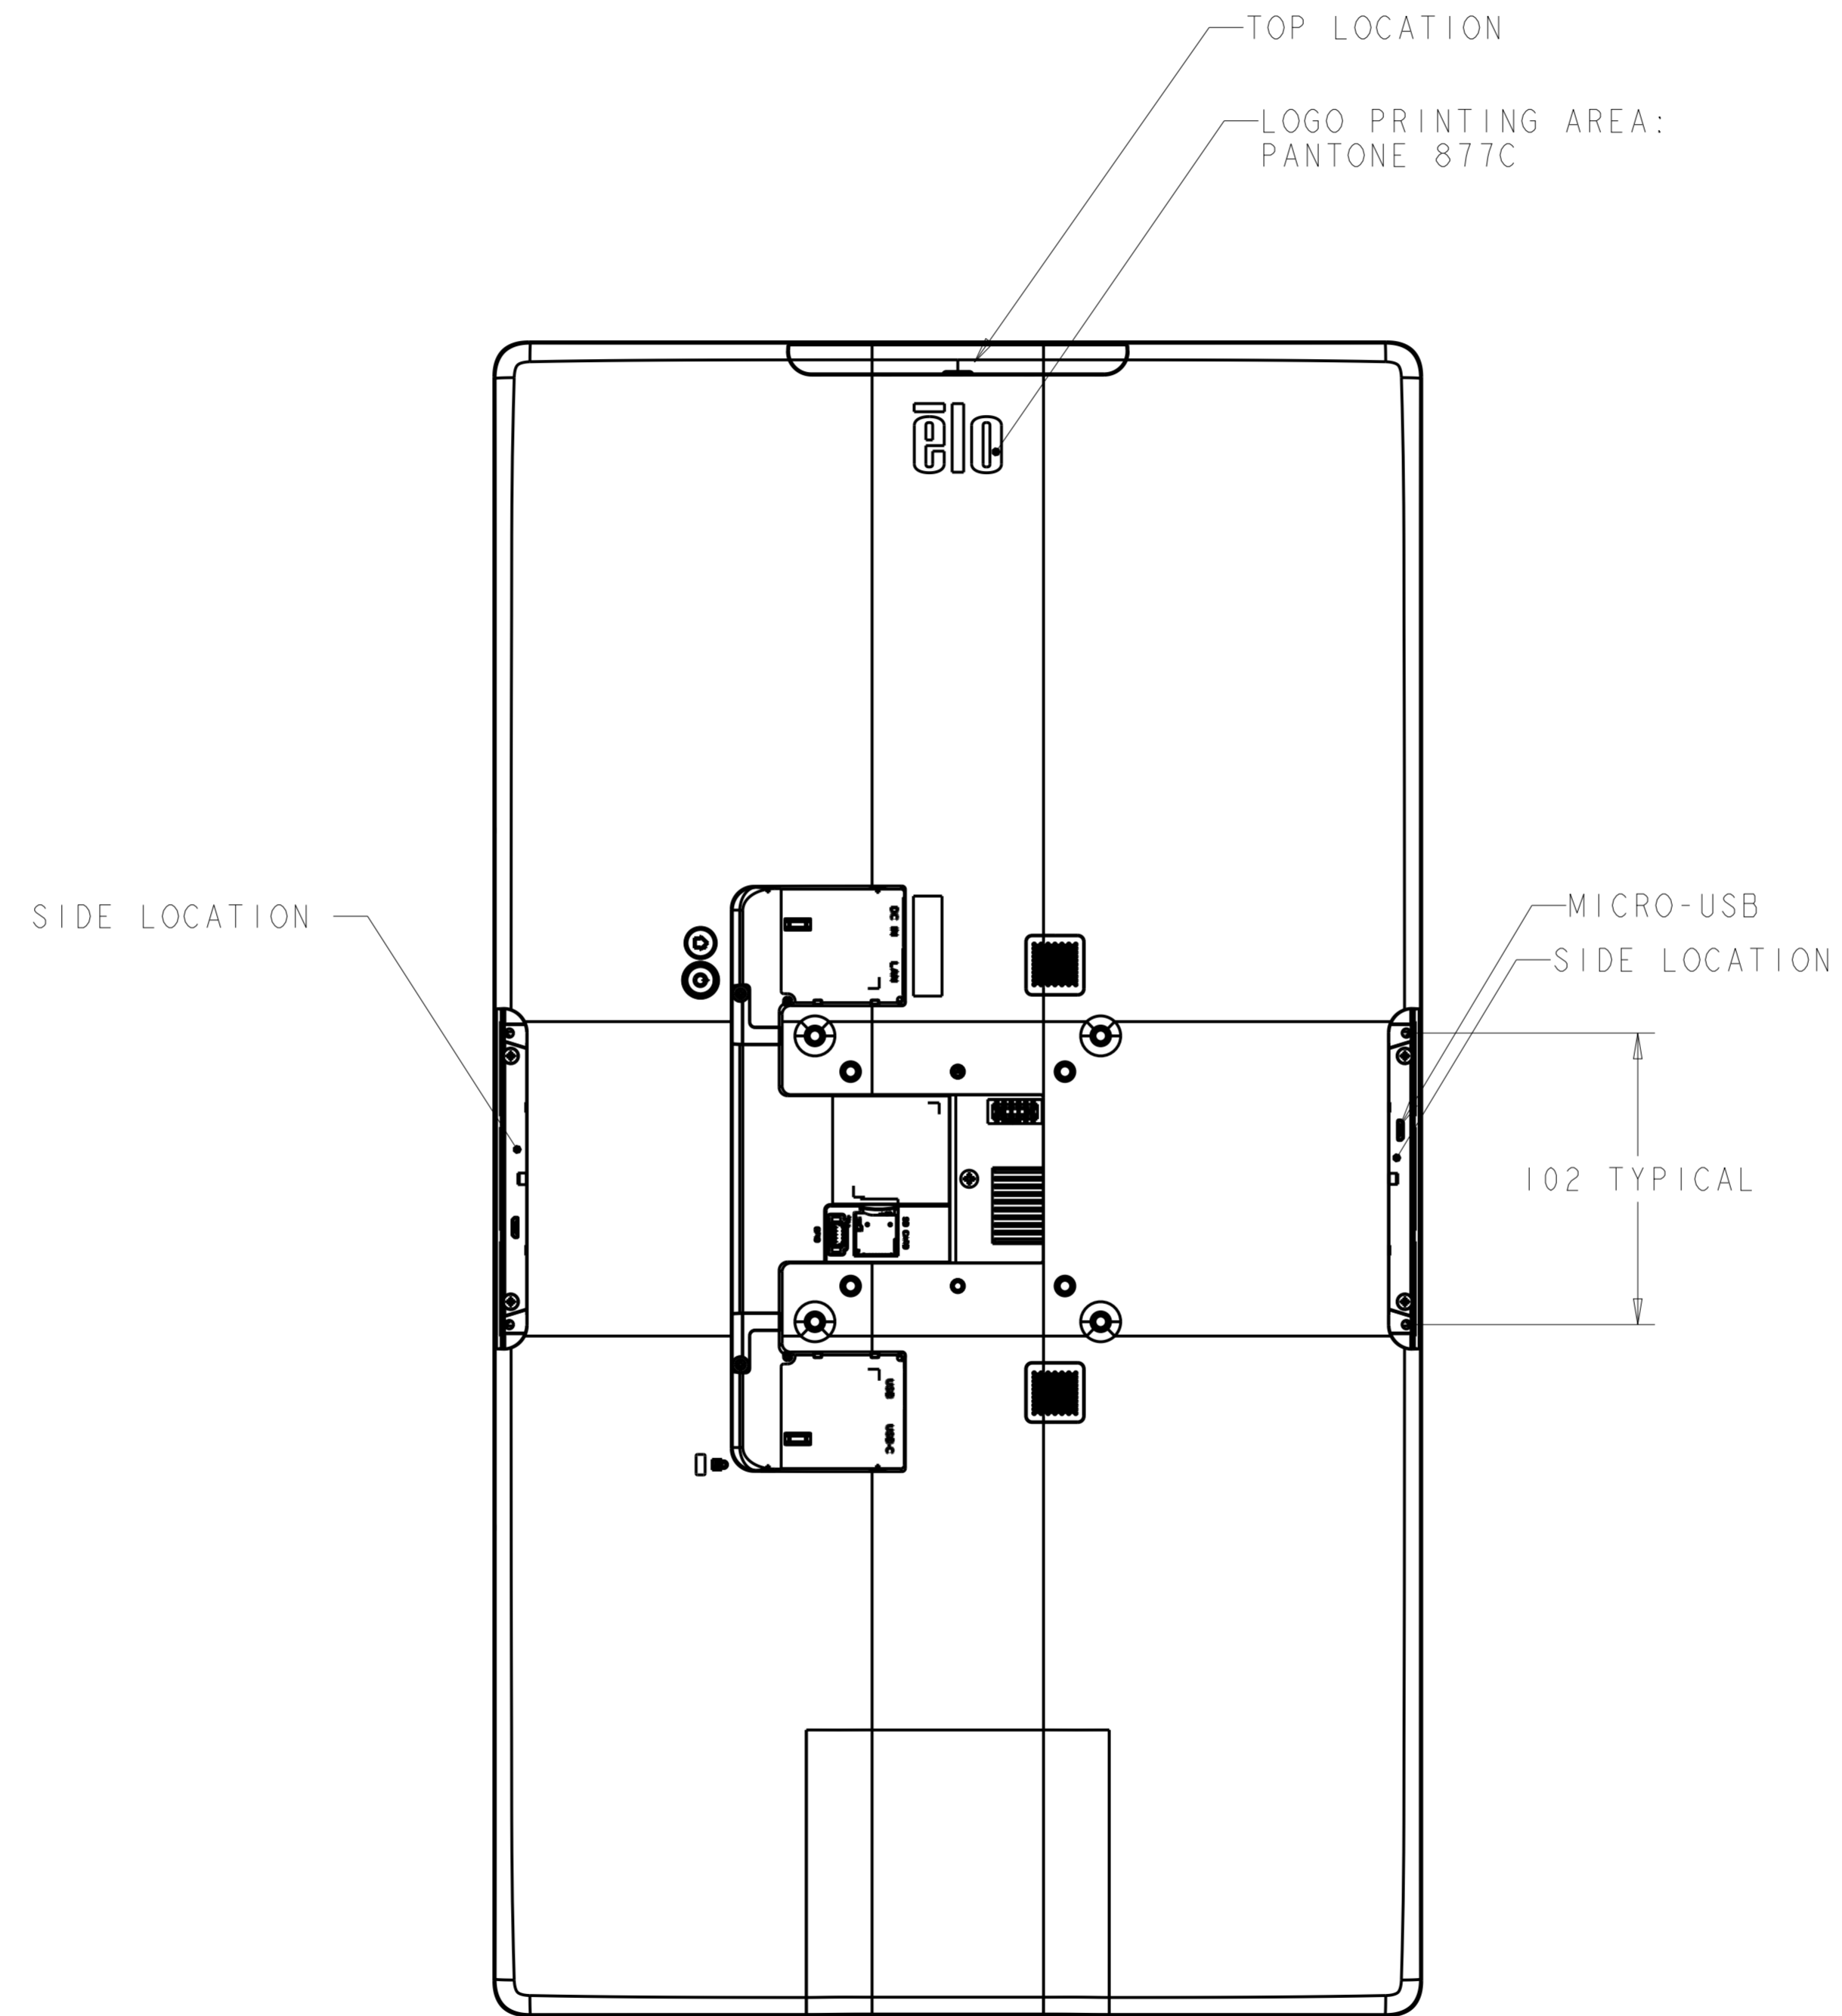

CAMERA  
NOT AVAILABLE ON  
ALL MODELS

SCALE 2:5

SCALE 1:1

SCALE 1:1

SCALE 1:1

HOOK, X2 USED TO SECURE CABLES  
WITH TIE-WRAPS INCLUDED

DIMENSIONS ARE IN MILLIMETERS

ELO PERIPHERAL MOUNTING INTERFACE (1 PER SIDE)  
(SEE WEBSITE FOR DIMENSIONAL DRAWINGS OF COMPATIBLE PERIPHERALS)

SCALE 1:2