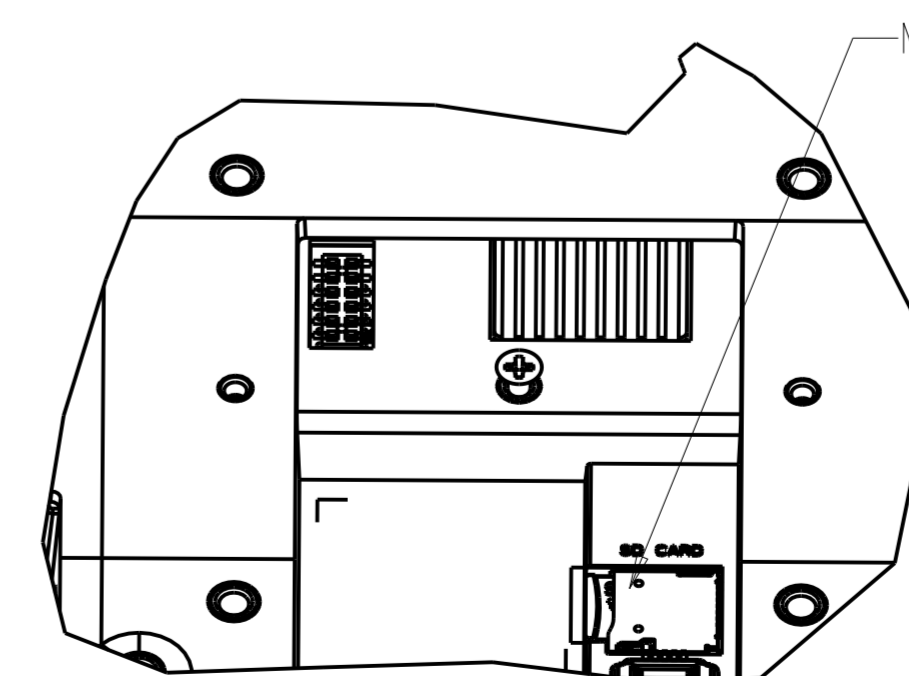

CAMERA  
NOT AVAILABLE ON  
ALL MODELS

SCALE 2:5

SCALE 1:1

SCALE 1:1

SCALE 1:1

HOOK, X2 USED TO SECURE CABLES  
WITH TIE-WRAPS INCLUDED

DIMENSIONS ARE IN MILLIMETERS

ELO PERIPHERAL MOUNTING INTERFACE (1 PER SIDE)  
(SEE WEBSITE FOR DIMENSIONAL DRAWINGS OF COMPATIBLE PERIPHERALS)

SCALE 1:2