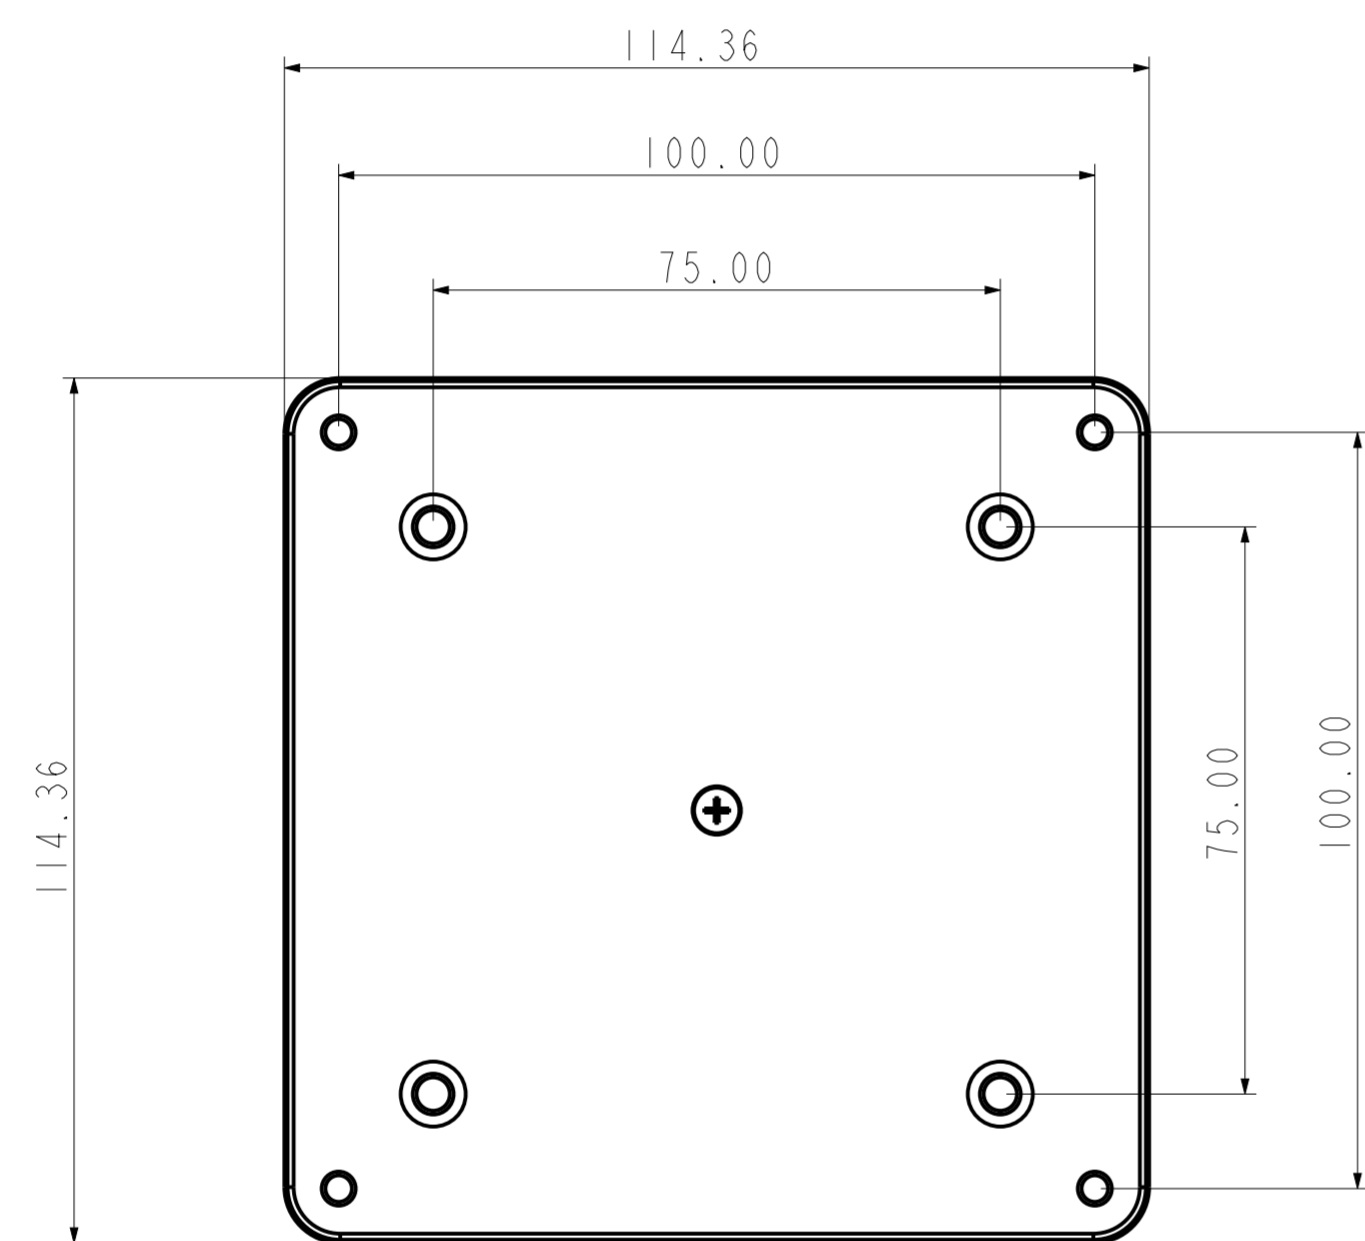

E201577 Elo, Kit i-Series 3.0 15" 100mm adapter

100x100 VESA ADAPTER MOUNT TO I SERIES 3.0 15INCH FOR REFERENCE

MAX THREAD LENGTH 8.0MM (4 POSITIONS)