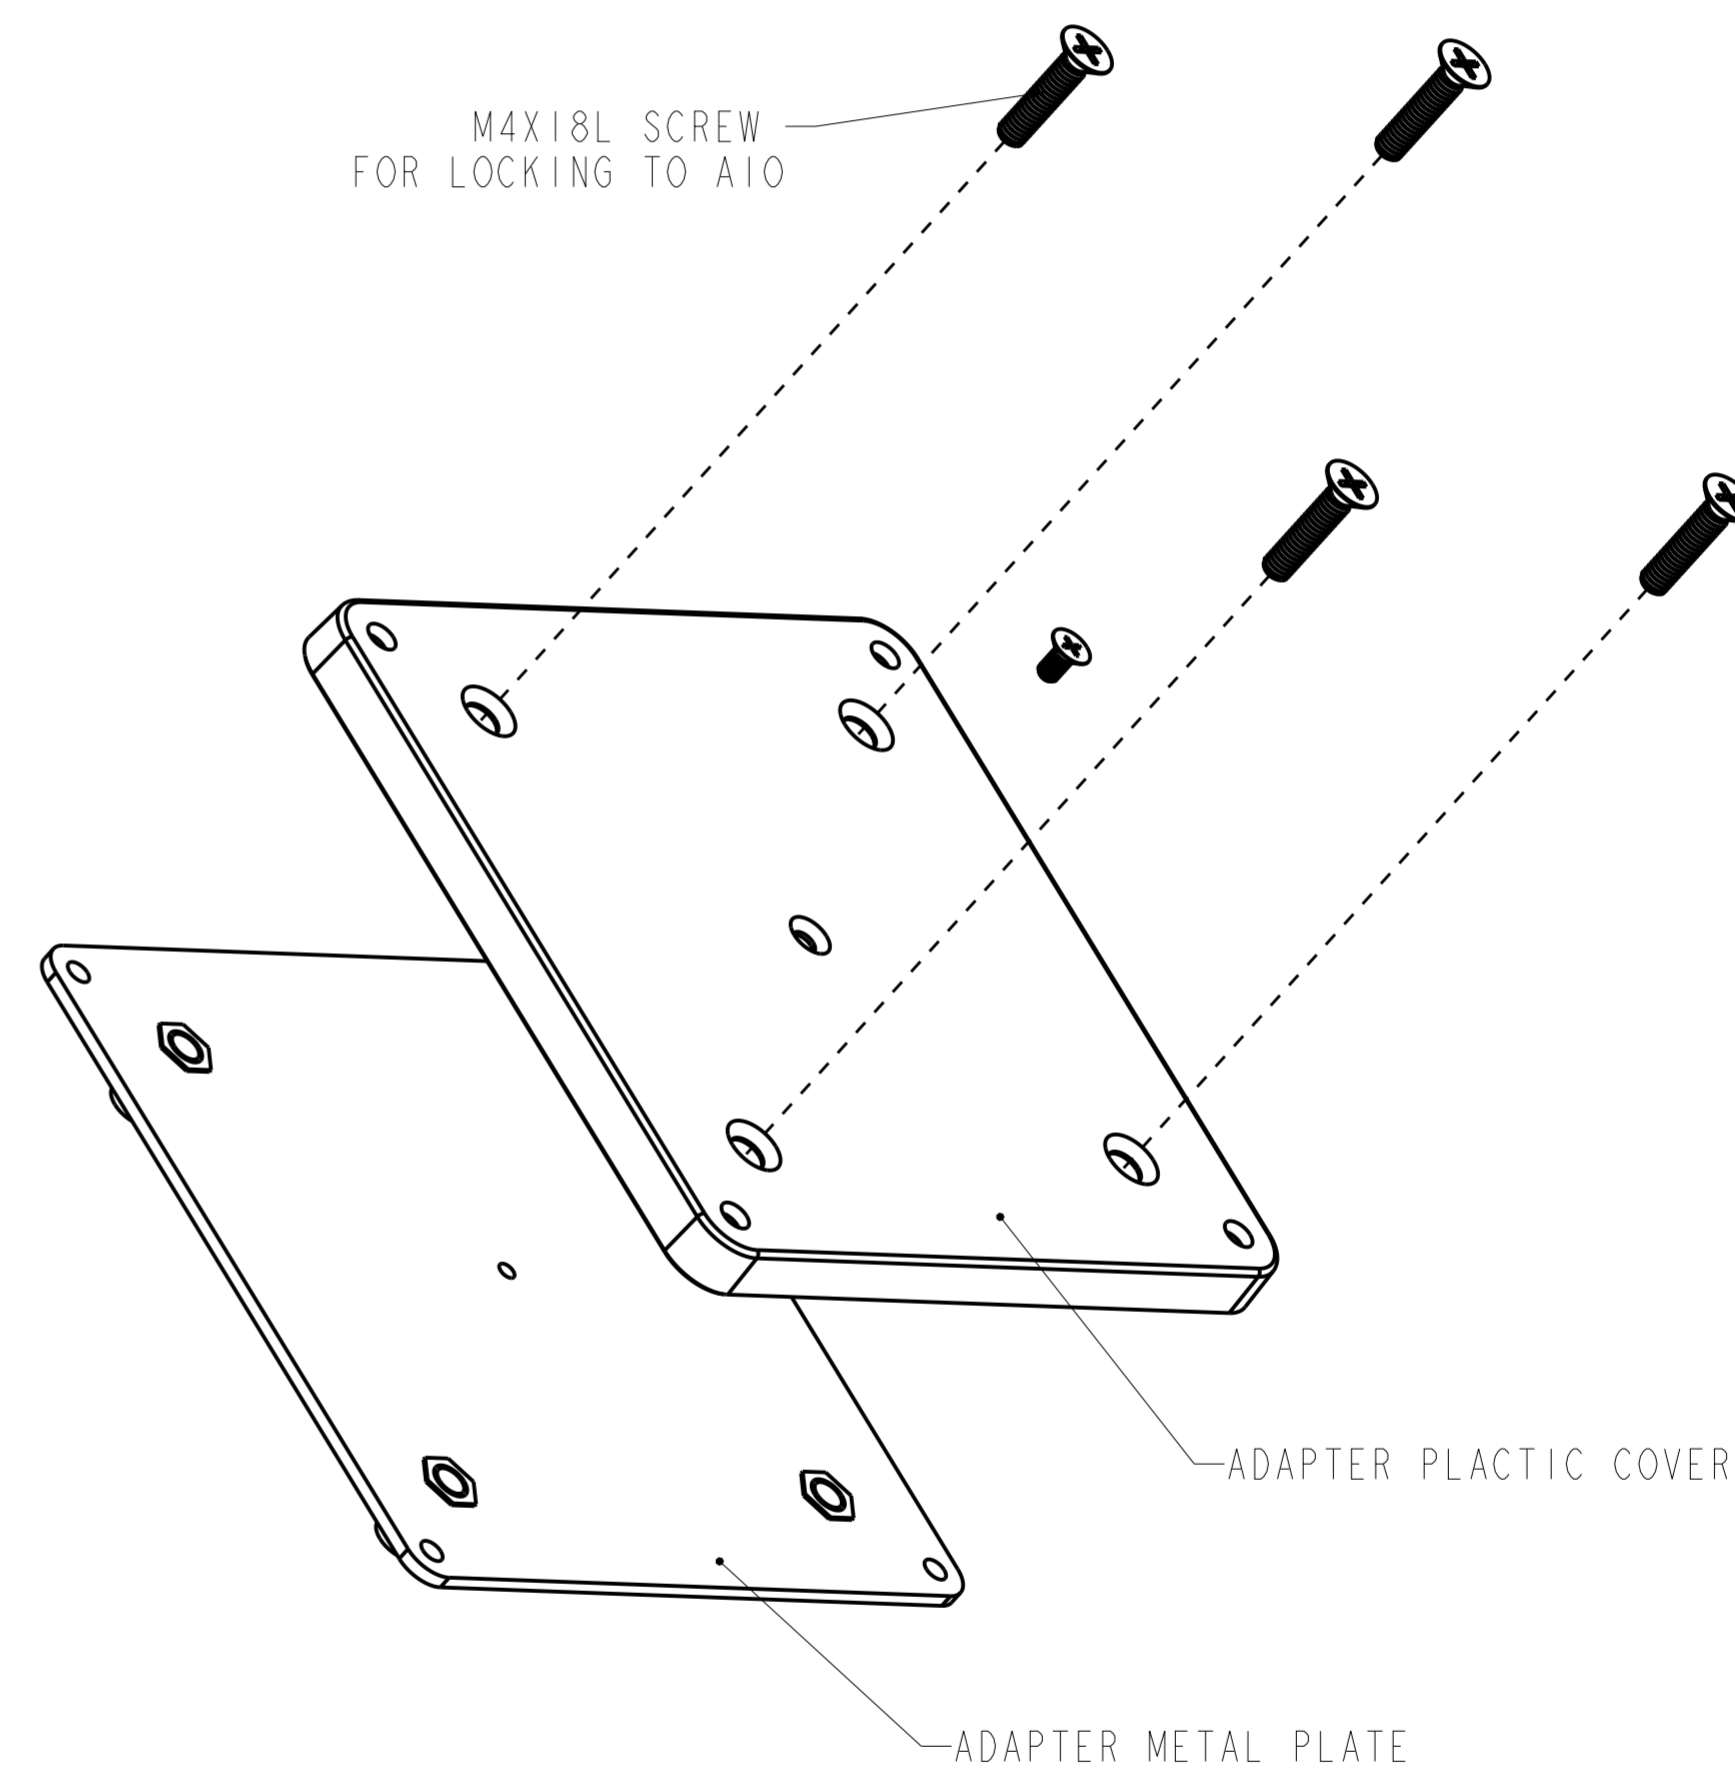

E201577 Elo, Kit i-Series 3.0 15" 100mm adapter

100x100 VESA ADAPTER MOUNT TO I SERIES 3.0 15INCH FOR REFERENCE

MAX THREAD LENGTH 8.0MM (4 POSITIONS)