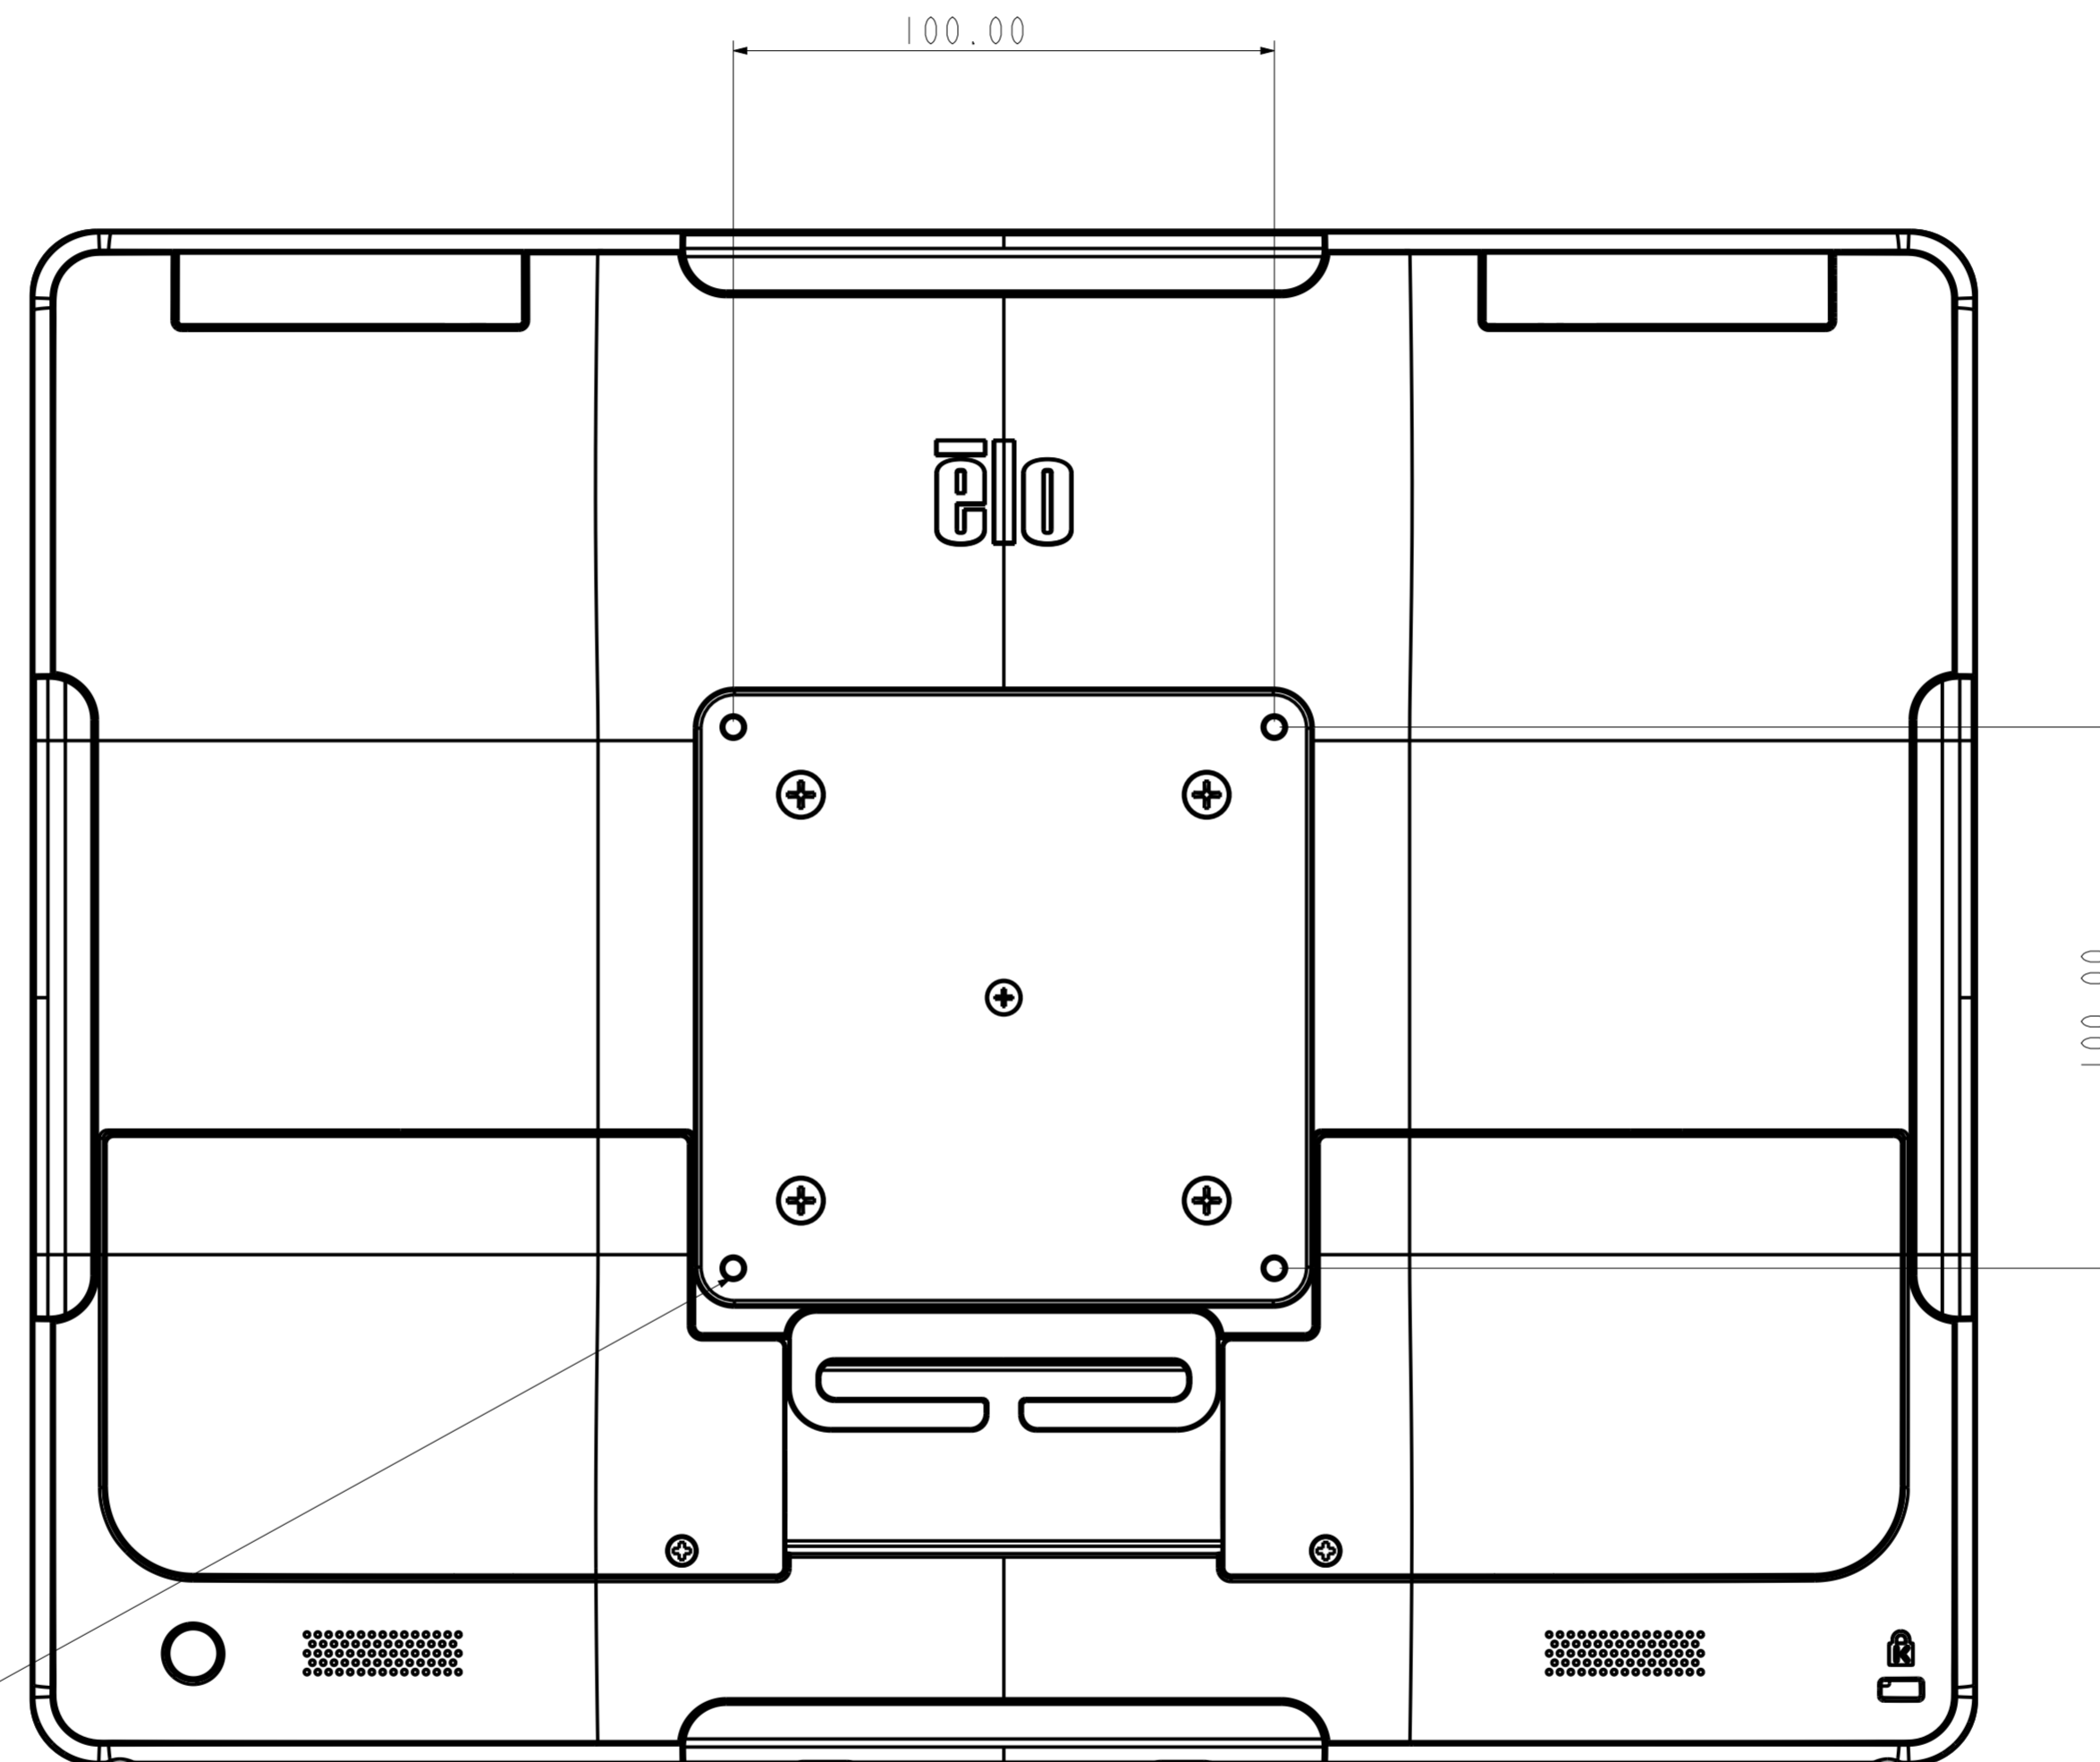

E201577 Elo, Kit i-Series 3.0 15" 100mm adapter

100x100 VESA ADAPTER MOUNT TO I SERIES 3.0 15INCH FOR REFERENCE

MAX THREAD LENGTH 8.0MM (4 POSITIONS)