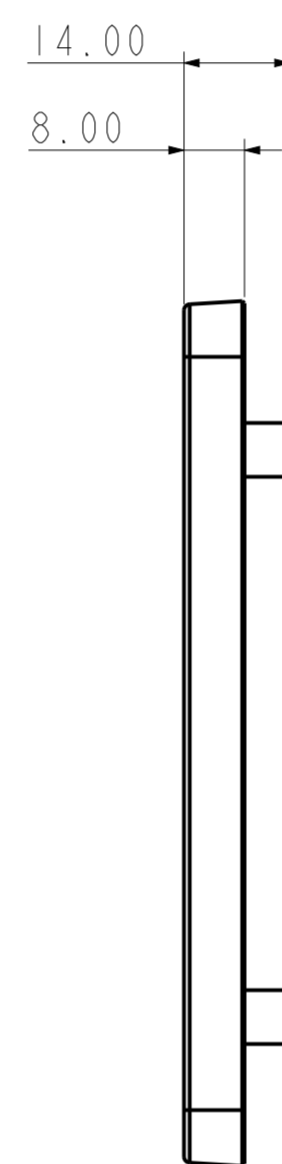

E201577 Elo, Kit i-Series 3.0 15" 100mm adapter

100x100 VESA ADAPTER MOUNT TO I SERIES 3.0 15INCH FOR REFERENCE

MAX THREAD LENGTH 8.0MM (4 POSITIONS)