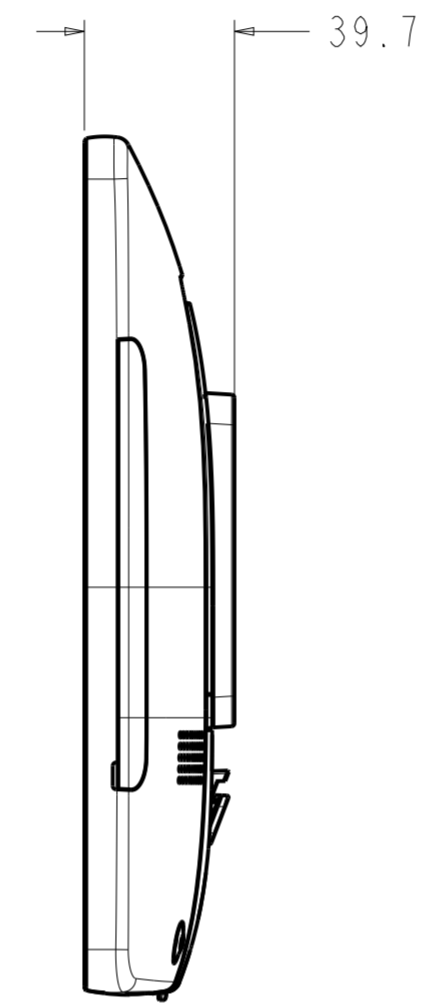

SEE PG.2 FOR NO-STAND OPTION AND HEAD DETAILS.  
SEE PG.3 FOR CUSTOMER DISPLAY OPTIONS.

E-SEREIS 3 WITH STAND REMOVED AND VESA ADAPTER ADDED, E193547

E-SERIES 3 WITH REAR FACING  
DISPLAY MOUNT KIT FOR ELO 1004LS  
AND 0704LS TOUCH MONITORS,  
E997555

REQUIRES USB-C CABLE KIT, E185034