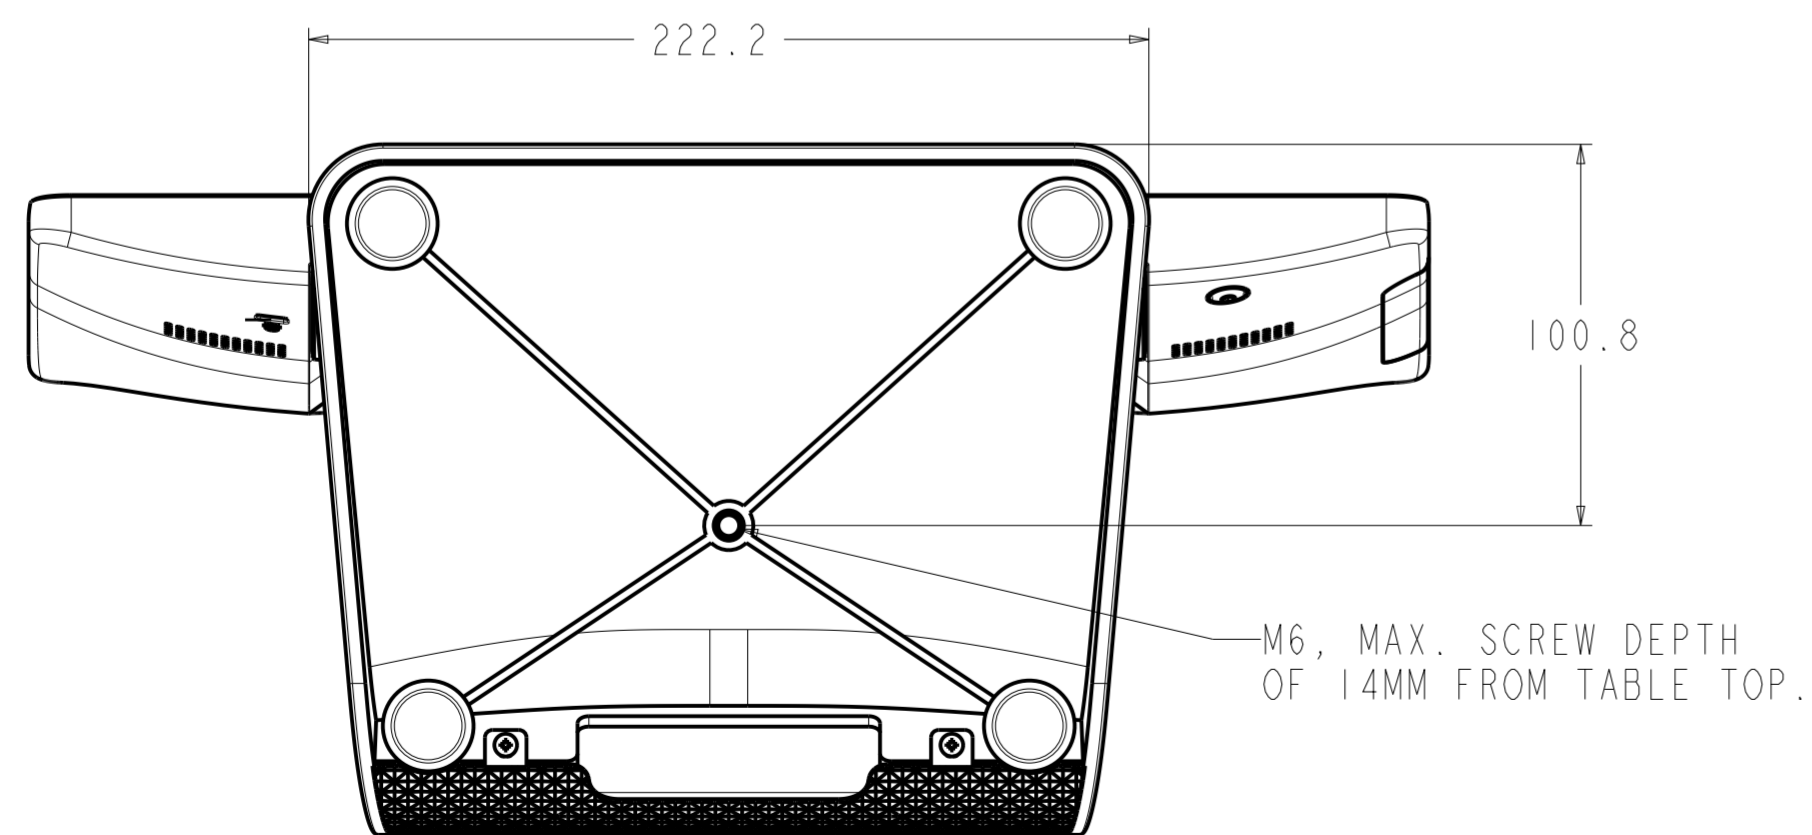

SEE PG.2 FOR NO-STAND OPTION AND HEAD DETAILS.  
SEE PG.3 FOR CUSTOMER DISPLAY OPTIONS.

E-SEREIS 3 WITH STAND REMOVED AND VESA ADAPTER ADDED, E193547

E-SERIES 3 WITH REAR FACING  
DISPLAY MOUNT KIT FOR ELO 1004LS  
AND 0704LS TOUCH MONITORS,  
E997555

REQUIRES USB-C CABLE KIT, E185034