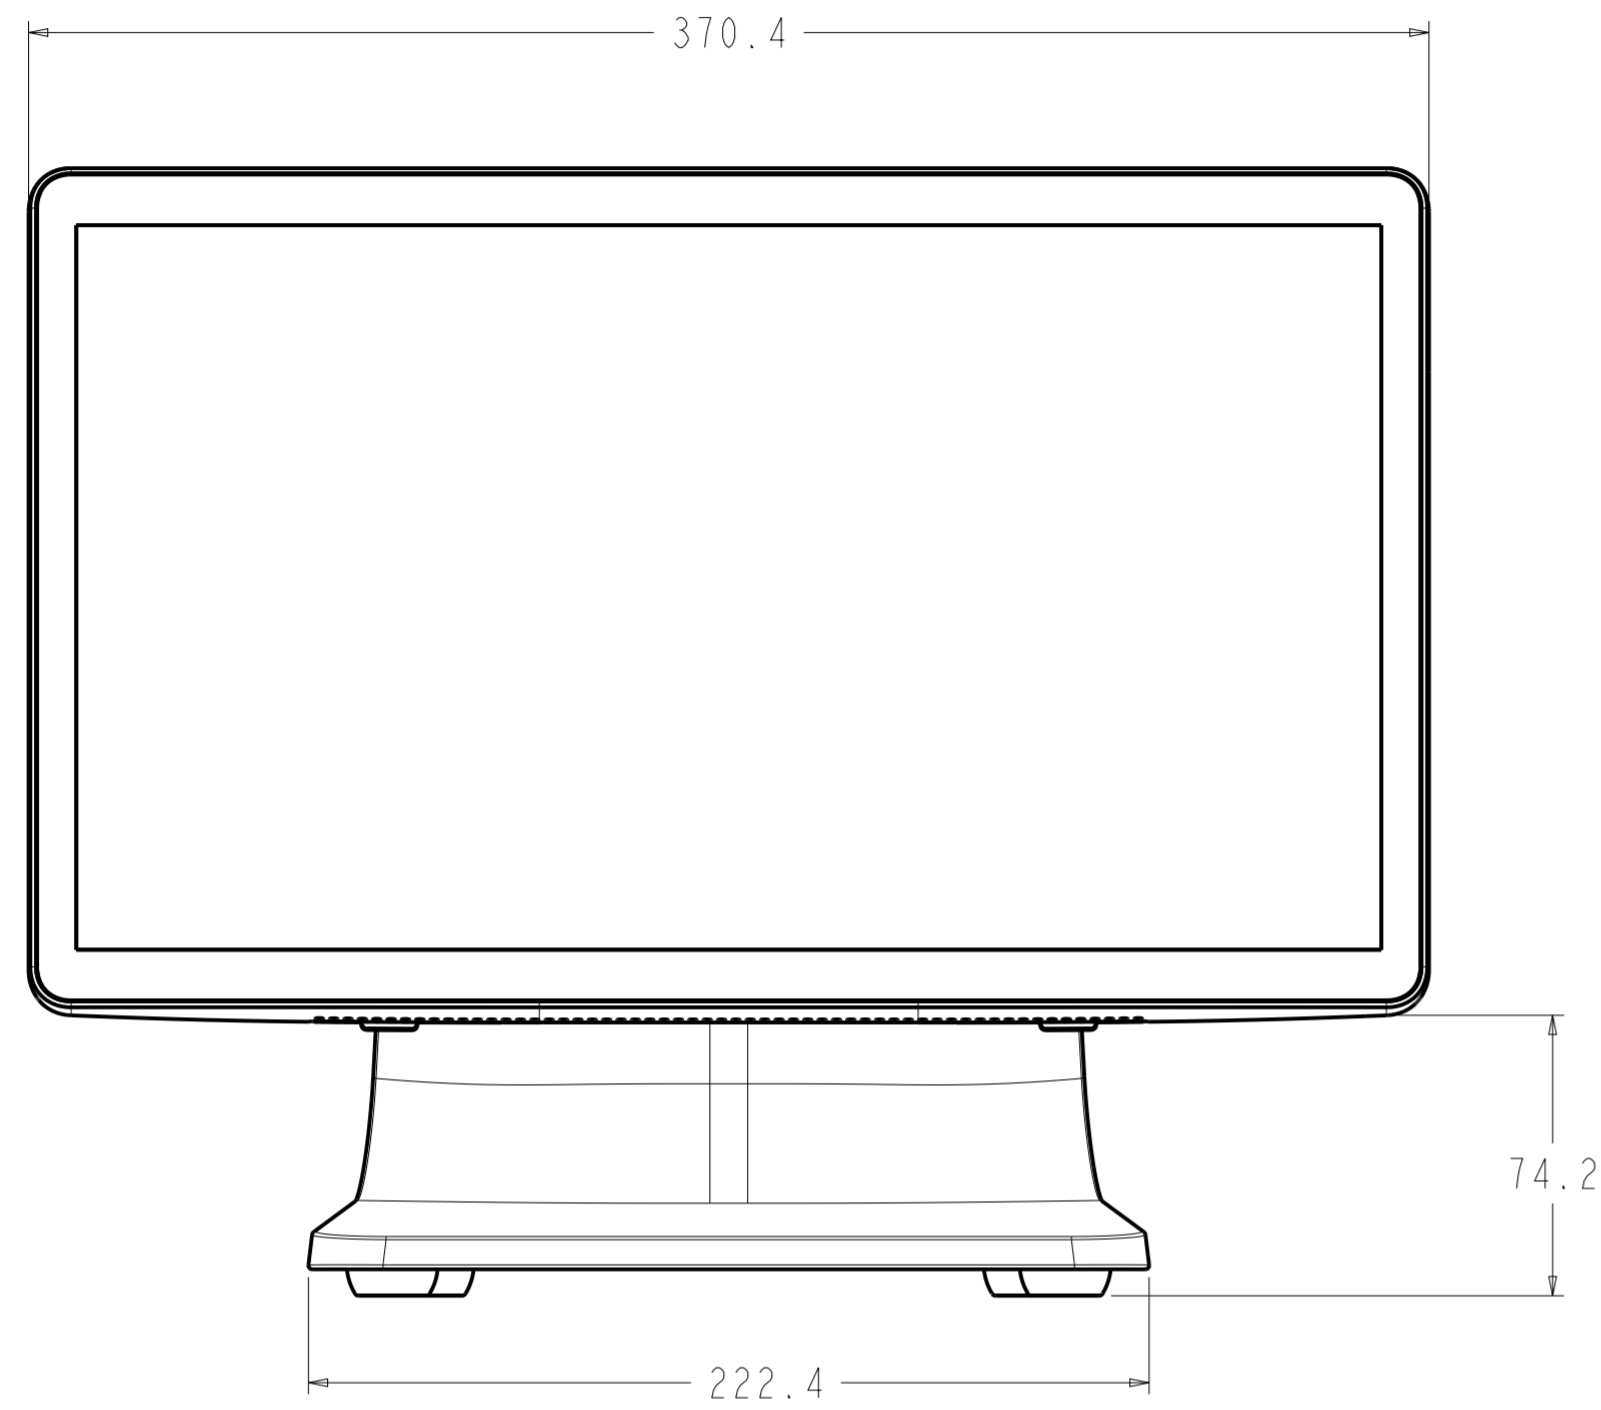

SEE PG.2 FOR NO-STAND OPTION AND HEAD DETAILS.  
SEE PG.3 FOR CUSTOMER DISPLAY OPTIONS.

E-SEREIS 3 WITH STAND REMOVED AND VESA ADAPTER ADDED, E193547

E-SERIES 3 WITH REAR FACING  
DISPLAY MOUNT KIT FOR ELO 1004LS  
AND 0704LS TOUCH MONITORS,  
E997555

REQUIRES USB-C CABLE KIT, E185034