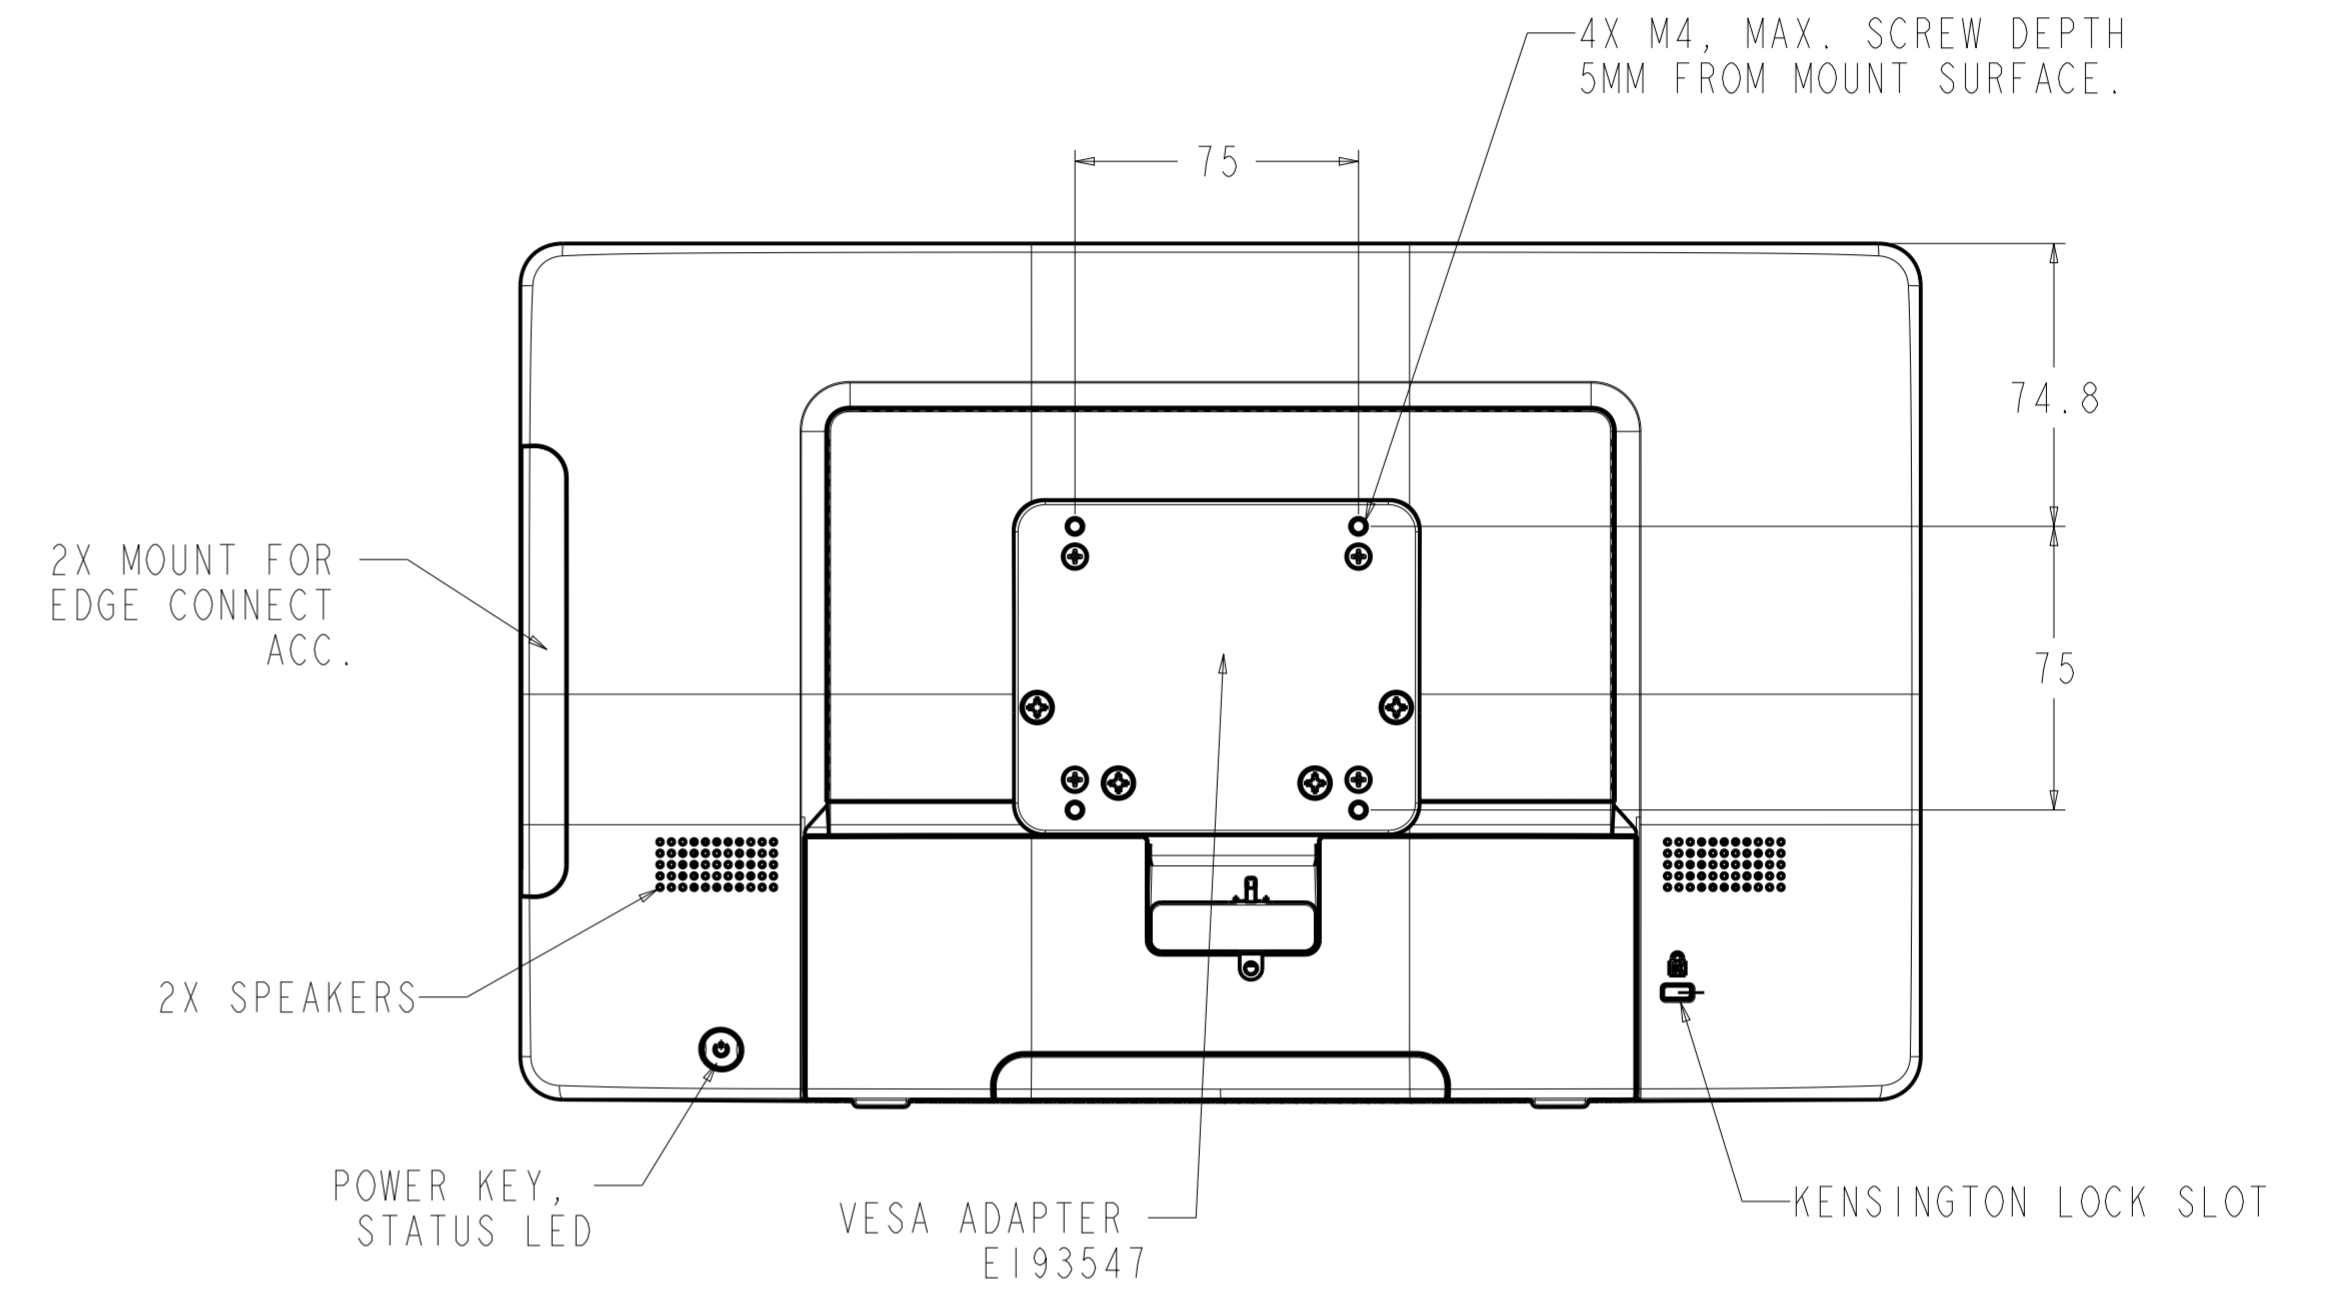

SEE PG.2 FOR NO-STAND OPTION AND HEAD DETAILS.  
SEE PG.3 FOR CUSTOMER DISPLAY OPTIONS.

E-SEREIS 3 WITH STAND REMOVED AND VESA ADAPTER ADDED, E193547

E-SERIES 3 WITH REAR FACING  
DISPLAY MOUNT KIT FOR ELO 1004LS  
AND 0704LS TOUCH MONITORS,  
E997555

REQUIRES USB-C CABLE KIT, E185034