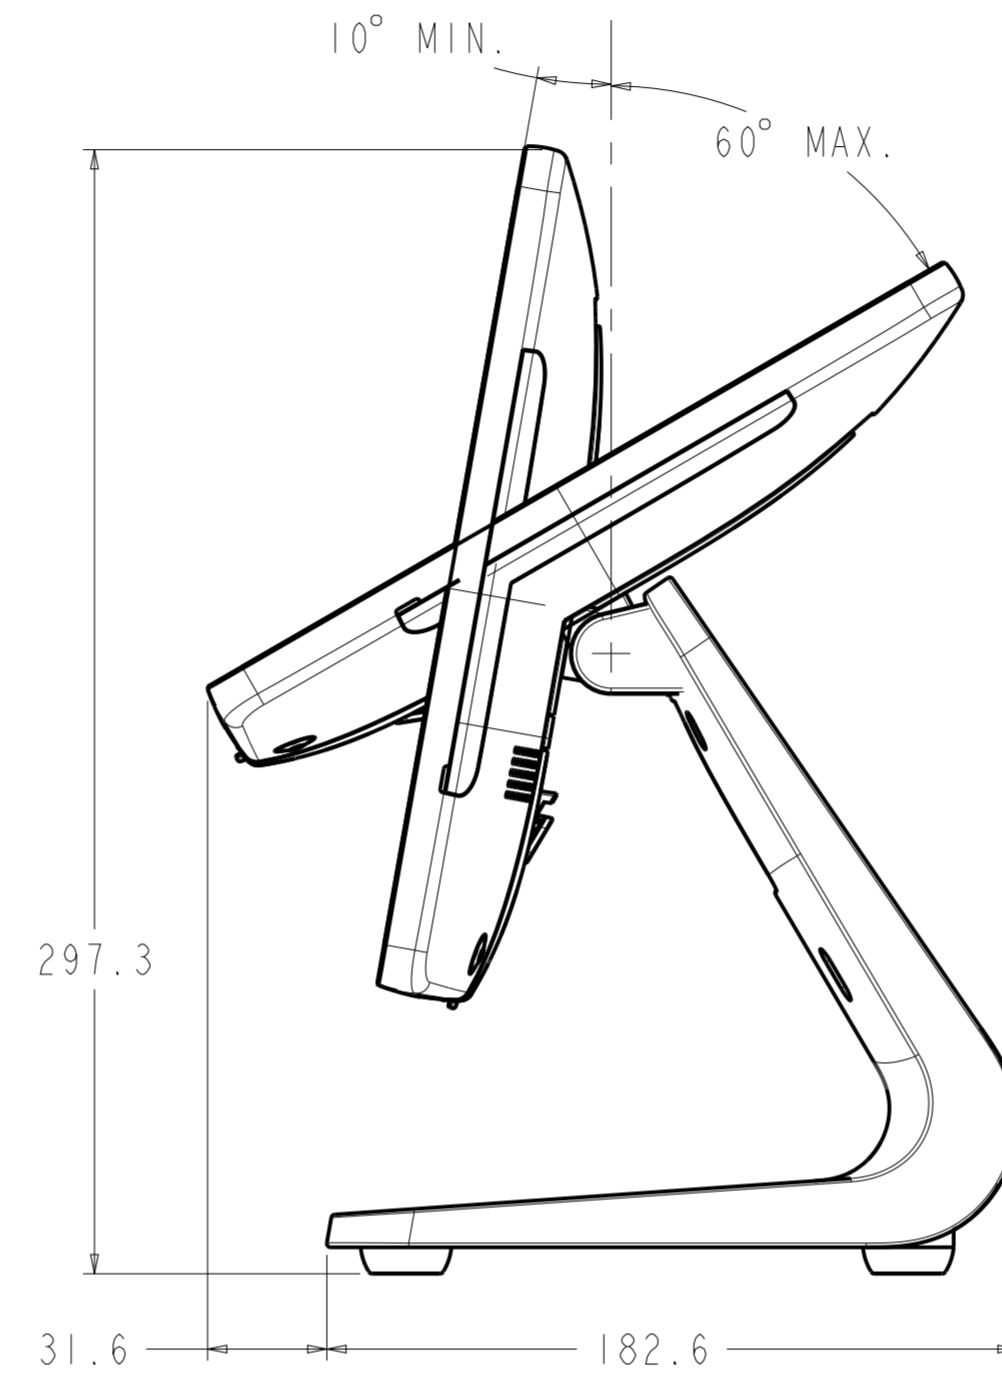

SEE PG.2 FOR NO-STAND OPTION AND HEAD DETAILS.  
SEE PG.3 FOR CUSTOMER DISPLAY OPTIONS.

E-SEREIS 3 WITH STAND REMOVED AND VESA ADAPTER ADDED, E193547

E-SERIES 3 WITH REAR FACING  
DISPLAY MOUNT KIT FOR ELO 1004LS  
AND 0704LS TOUCH MONITORS,  
E997555

REQUIRES USB-C CABLE KIT, E185034