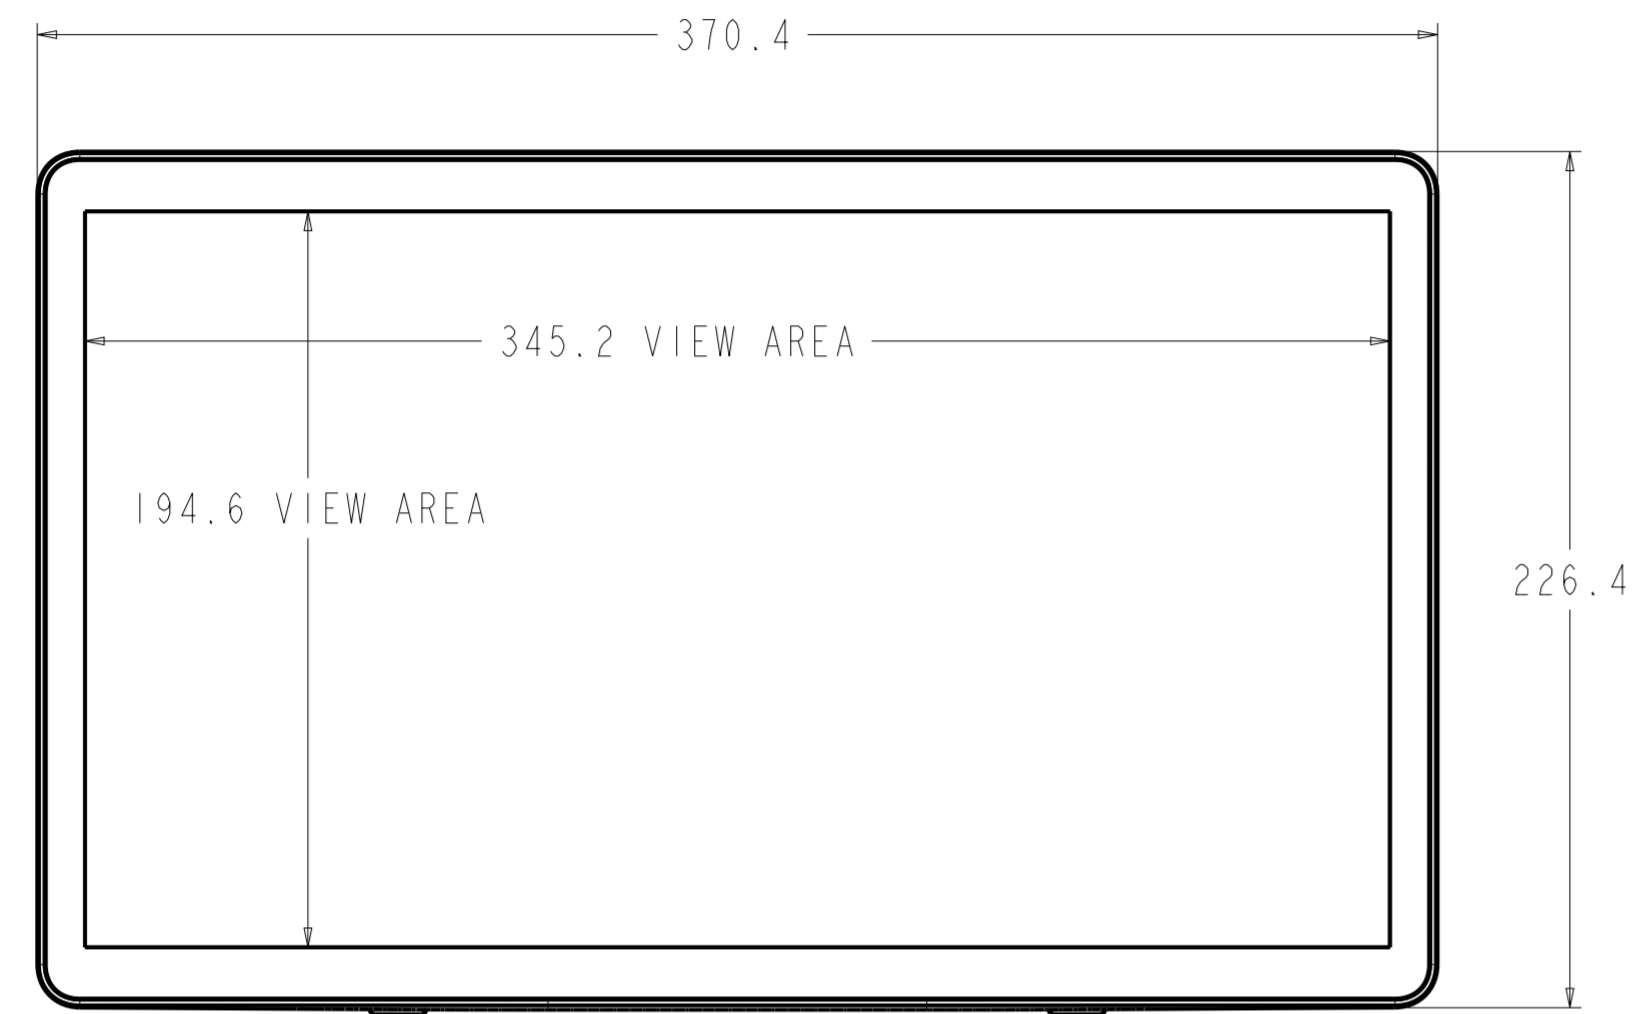

SEE PG.2 FOR NO-STAND OPTION AND HEAD DETAILS.  
SEE PG.3 FOR CUSTOMER DISPLAY OPTIONS.

E-SEREIS 3 WITH STAND REMOVED AND VESA ADAPTER ADDED, E193547

E-SERIES 3 WITH REAR FACING  
DISPLAY MOUNT KIT FOR ELO 1004LS  
AND 0704LS TOUCH MONITORS,  
E997555

REQUIRES USB-C CABLE KIT, E185034