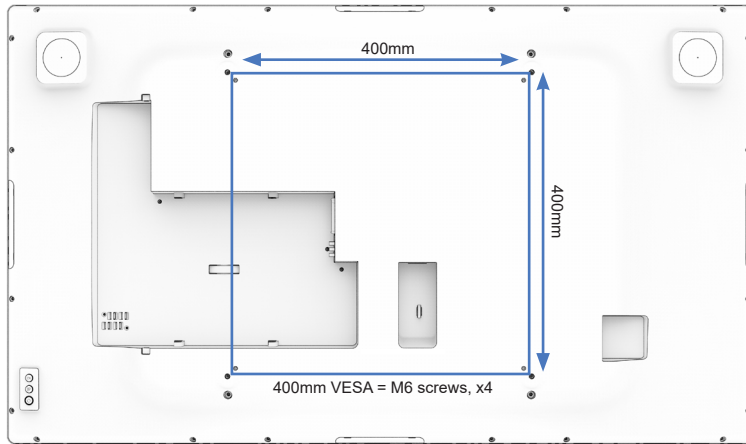

## 1. Mounting IDS Display (VESA Mount)

(Compatible Elo low-profile wallmount kit P/N E721949 available at [www.elotouch.com](http://www.elotouch.com))