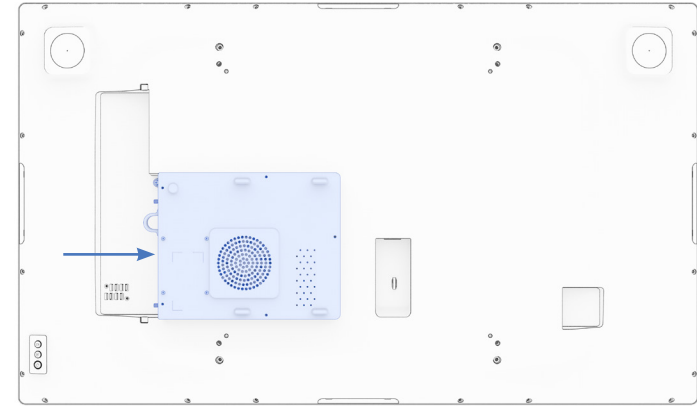

3. Elo Computer Module Mounting (ECM sold separately)

(Remove IO cover and ECM docking cover to access docking connections)