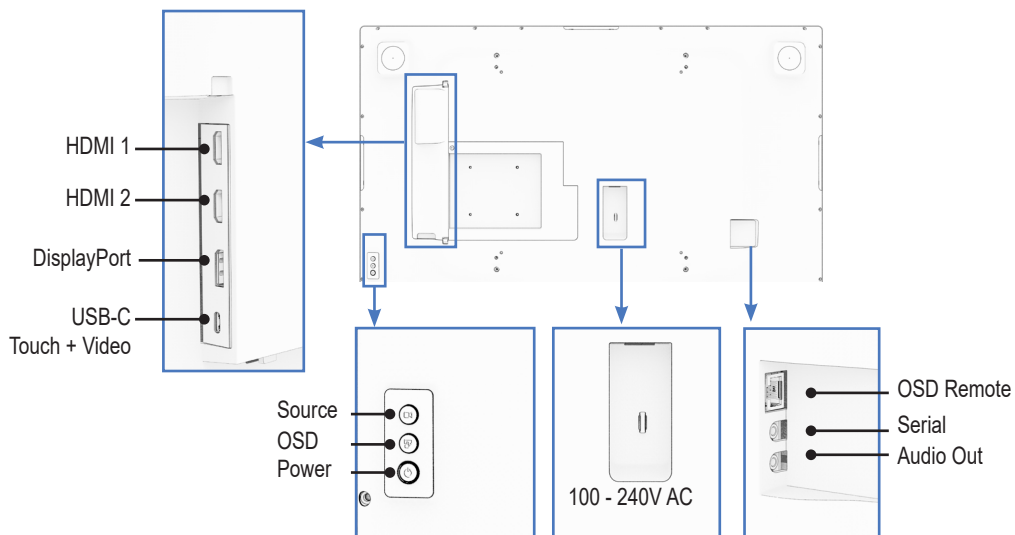

## 1. Mounting IDS Display (VESA Mount)

(Compatible Elo low-profile wallmount kit P/N E721949 available at [www.elotouch.com](http://www.elotouch.com))

## 3. Elo Computer Module Mounting (ECM sold separately)

(Remove IO cover and ECM docking cover to access docking connections)

## 2. Connections

## 4. Elo Edge Connect Peripheral Mounting

Each edge of the IDS Display has a removable snap on cover for mounting Elo Edge Connect™ peripherals.

**Elo Edge Connect™ peripherals sold separately:**

Magnetic Stripe Reader, 2D Bar Code Scanner, Fingerprint Reader, Camera, NFC Reader, IR Temperature sensor, Status light indicator, and more available at [www.elotouch.com](http://www.elotouch.com)