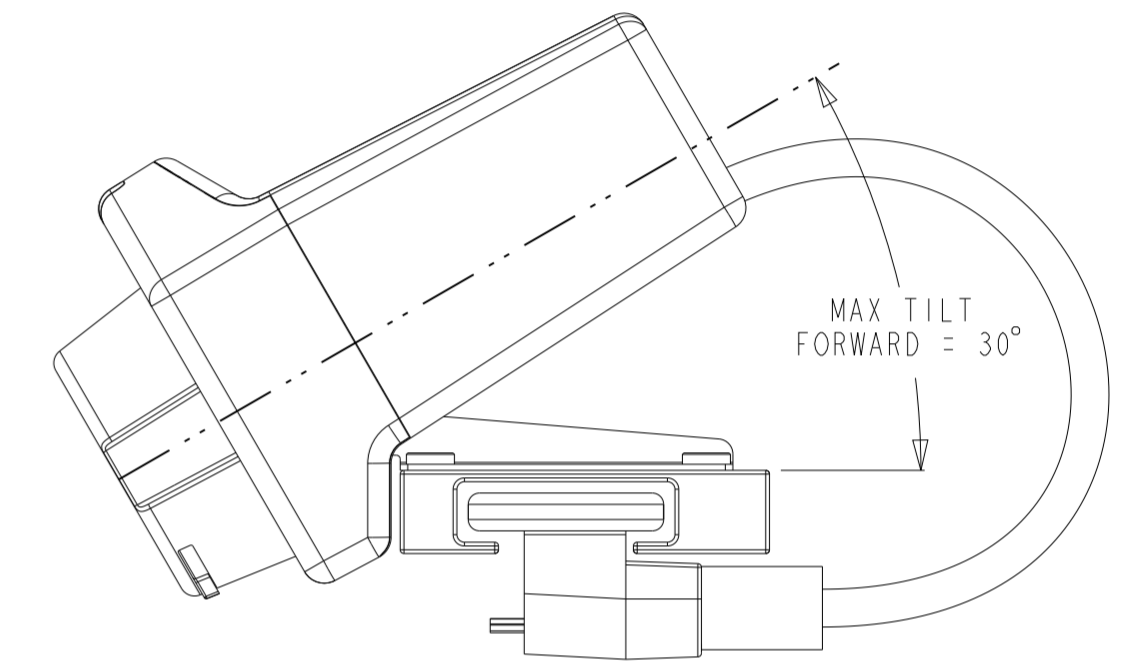

DIMENSIONAL DRAWING: ELO CONFERENCING CAMERA

2.5MM JACK CONNECTION FOR MICROPHONE

DIMENSIONS ARE IN MILLIMETERS

SHEET 1 OF 1

MS602524
DATE: 09/25/2019
REV: A