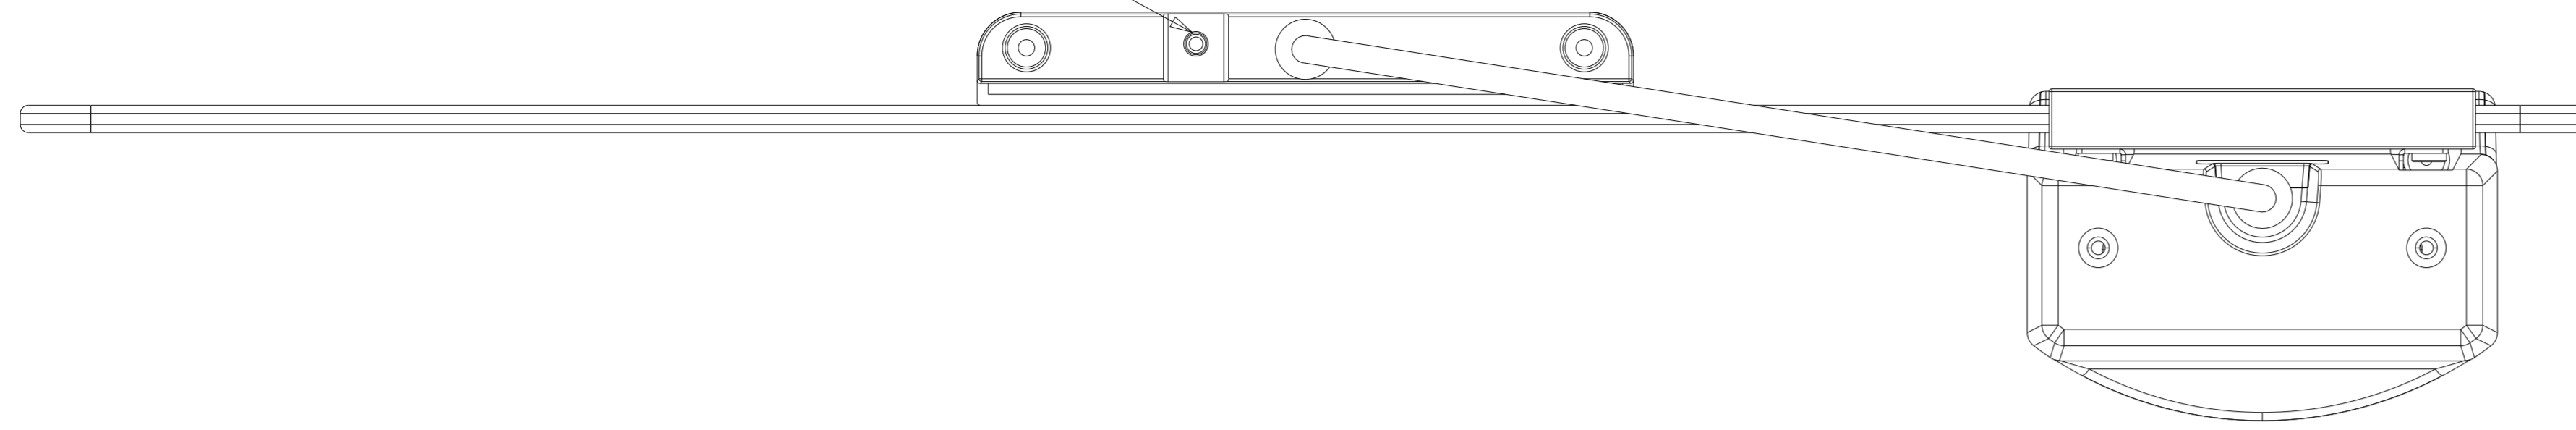

DIMENSIONAL DRAWING: ELO CONFERENCING CAMERA

2.5MM JACK CONNECTION FOR MICROPHONE

DIMENSIONS ARE IN MILLIMETERS

SHEET 1 OF 1

MS602524
DATE: 09/25/2019
REV: A