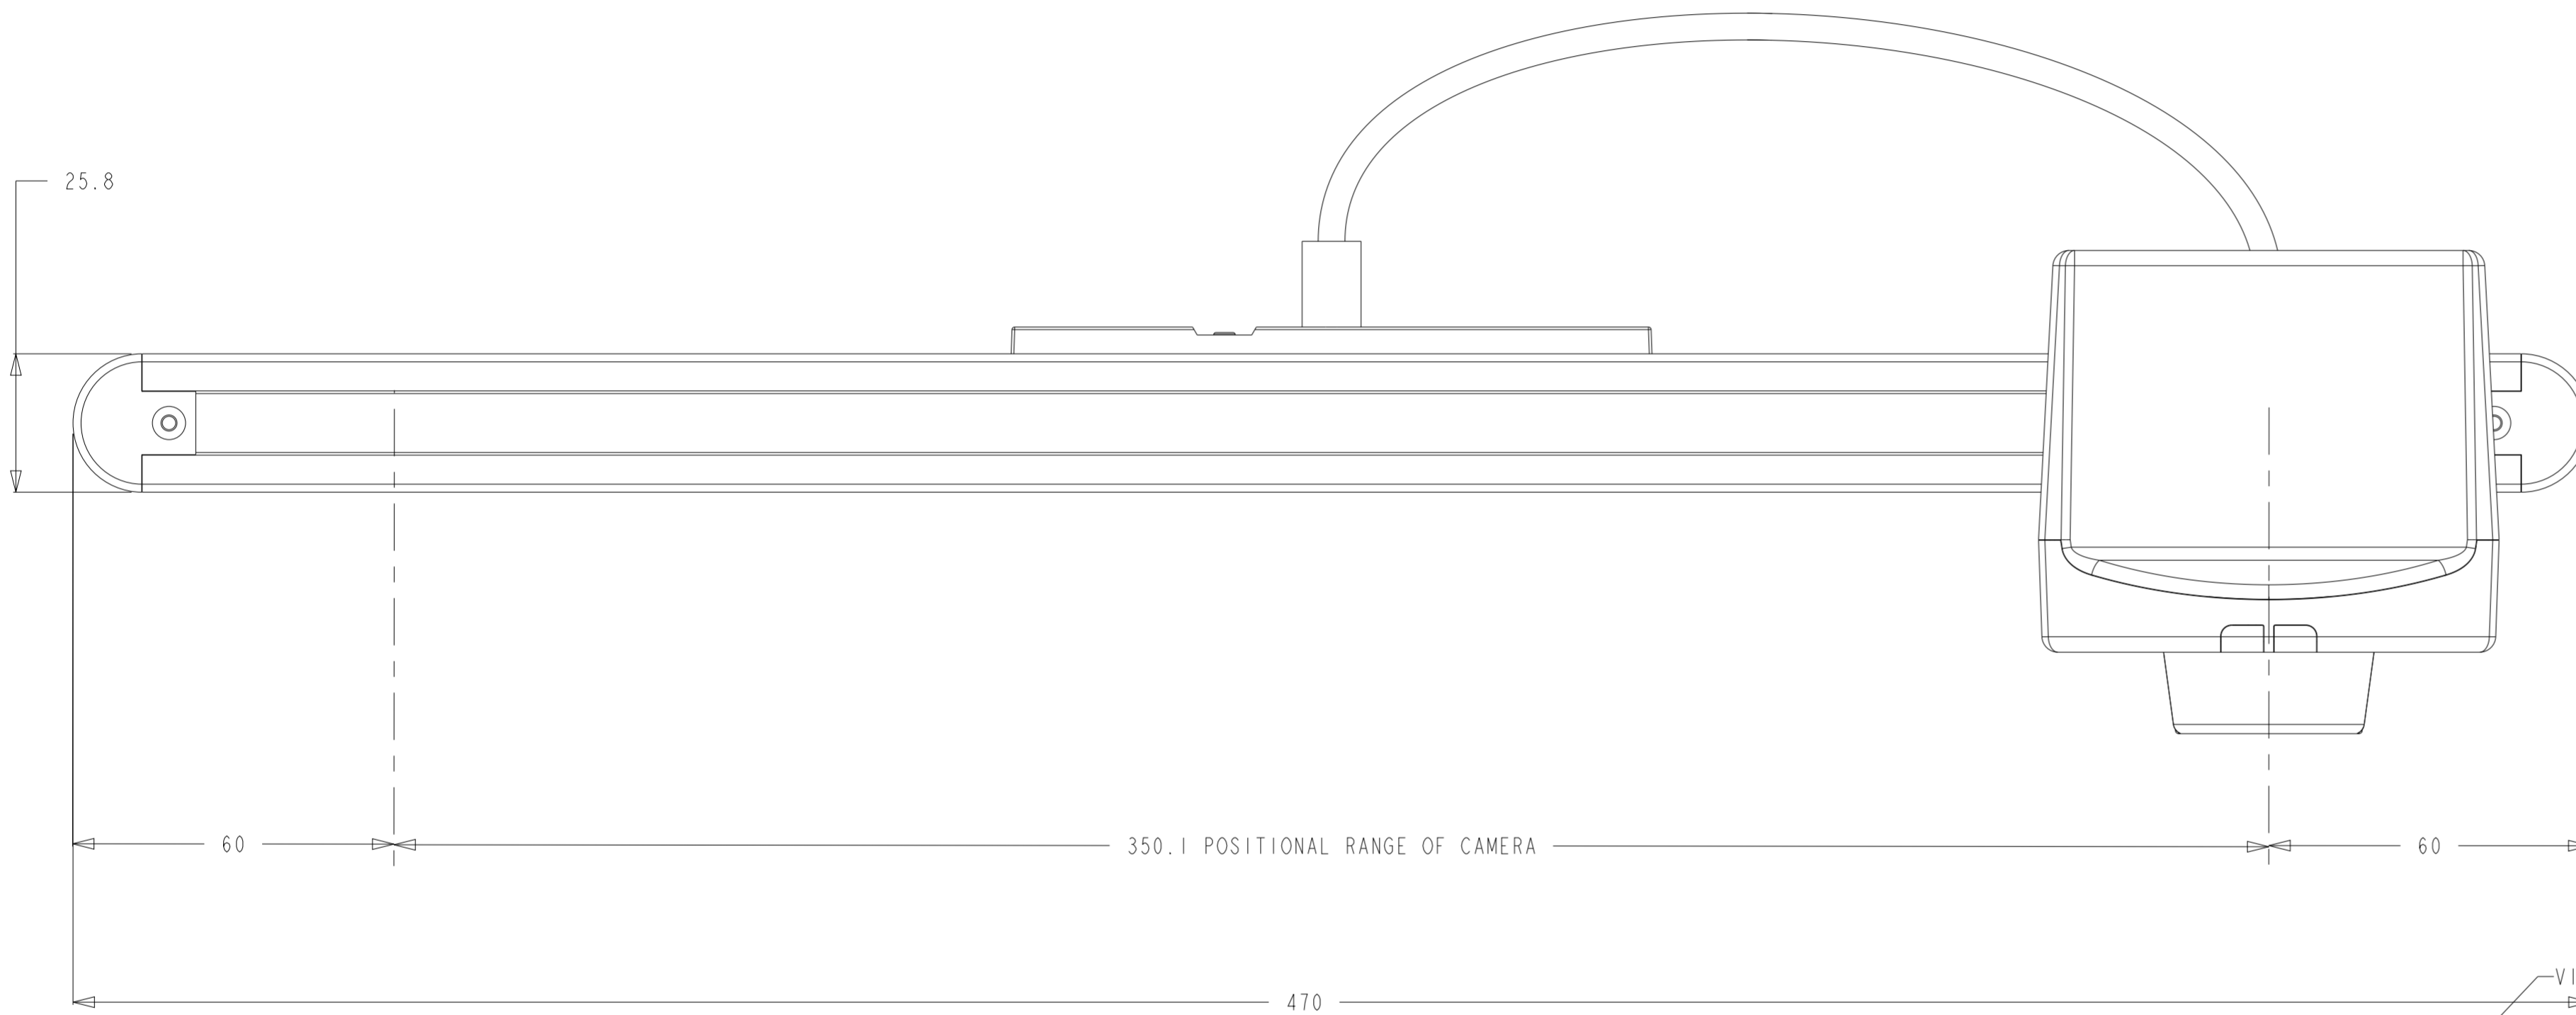

DIMENSIONAL DRAWING: ELO CONFERENCING CAMERA

2.5MM JACK CONNECTION FOR MICROPHONE

DIMENSIONS ARE IN MILLIMETERS

SHEET 1 OF 1

MS602524
DATE: 09/25/2019
REV: A