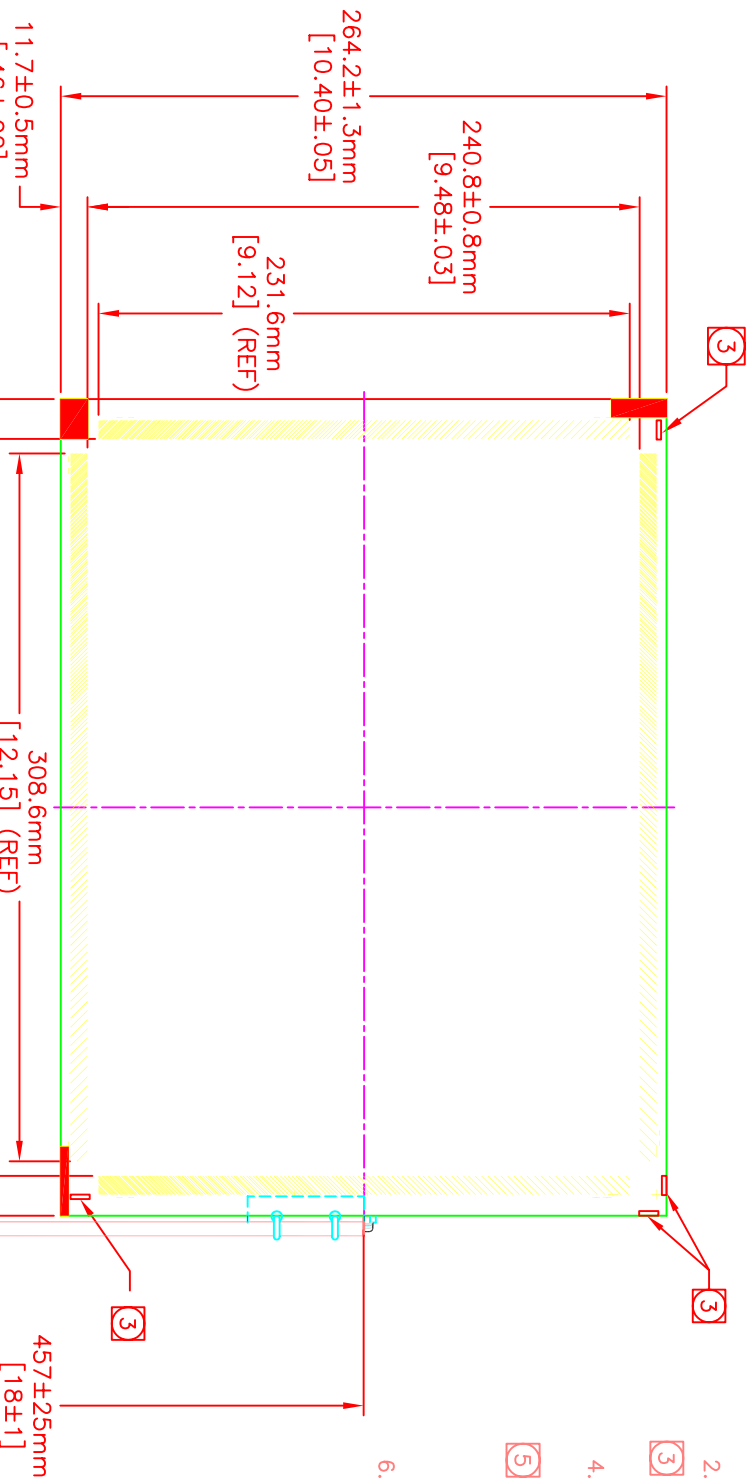

INTELLITOUCH® TOUCHSCREEN
 SCN-IT-FLT15.1-004-00X-R

NOTES:

1. ALL DIMENSIONS ARE IN MILLIMETERS AND INCHES.
2. GLASS THICKNESS: 3.0±0.3mm [0.12±0.012"].
3. TRANSDUCERS ARE LOCATED AT THE POSITIONS SHOWN.
4. WIRES ARE ROUTED ON THE TOP SURFACE OF THE GLASS, ALONG ITS EDGE.
5. BERG 65043-031, 2x6 HOUSING WITH BERG 48239-000 RECEPTACLES, DIRECTLY MATES WITH ANY OF THE FOLLOWING:
 -INTELLITOUCH SERIAL CONTROL BOARD
 -012226 CABLE (2x6 TO 8" DB9 BULKHEAD)
6. THE TOUCH ACTIVE AREA IS LESS THAN THE VIEWABLE AREA TO FACILITATE SEALING.

TOUCHSCREEN TABULATION	
PART NO	SURFACE FINISH
E414279	ANTI-GLARE
E225579	HI-RESOLUTION ANTI-GLARE

PIN	SIGNAL	INSULATION COLOR	JACKET COLOR
1	GROUND	OVERALL SHIELD	
2	KEY		BLK
3	Y RECEIVE (+)	BLU	GRY
4	Y TRANSMIT (+)	BLU	BLK
5	Y RECEIVE (-)	BLK	BLK
6	Y TRANSMIT (-)	YEL	GRY
7	GROUND	INNER SHIELD	
8	X TRANSMIT (-)	RED	RED
9	X RECEIVE (-)	RED	BLK
10	X TRANSMIT (+)	RED	RED
11	X RECEIVE (+)	GRN	RED
12	X RECEIVE (+)	WHT	BLK