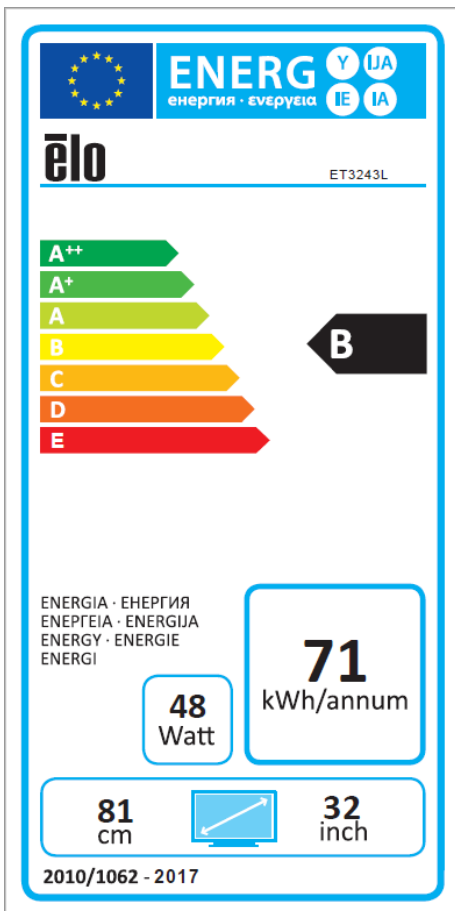

Regulation 1062/2010 Energy Efficiency Fiche – ET3243L

Manufacturer: Elo Touch Solution, Inc.

Model name: ET3243L

Energy Efficiency Class: B

Visible screen diagonal: 32 inches (81 cm)

On-mode power consumption: 48 Watts

Annual energy consumption: 71 kWh

Standby power consumption: 0.9 Watts

Off-mode power consumption: 0.2 Watts

Screen resolution: 1920 (H) x 1080 (V)