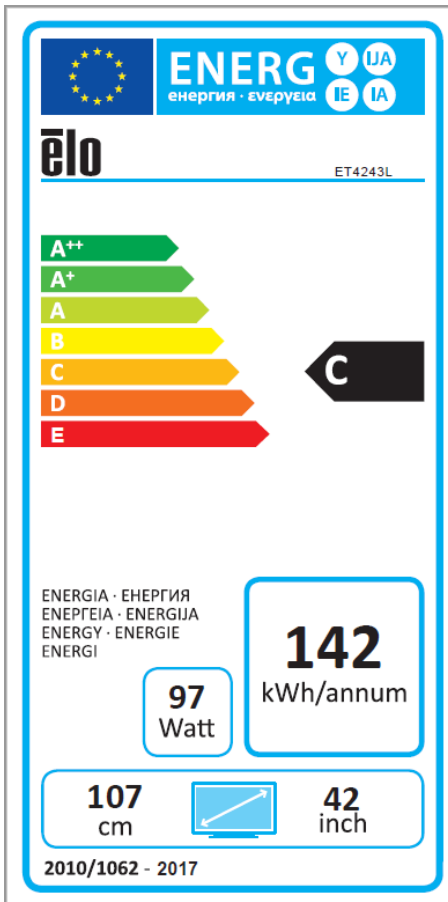

Regulation 1062/2010 Energy Efficiency Fiche – ET4243L

Manufacturer: Elo Touch Solution, Inc.

Model name: ET4243L

Energy Efficiency Class: C

Visible screen diagonal: 42 inches (107 cm)

On-mode power consumption: 97 Watts

Annual energy consumption: 142 kWh

Standby power consumption: 1.6 Watts

Off-mode power consumption: 0.4 Watts

Screen resolution: 1920 (H) x 1080 (V)