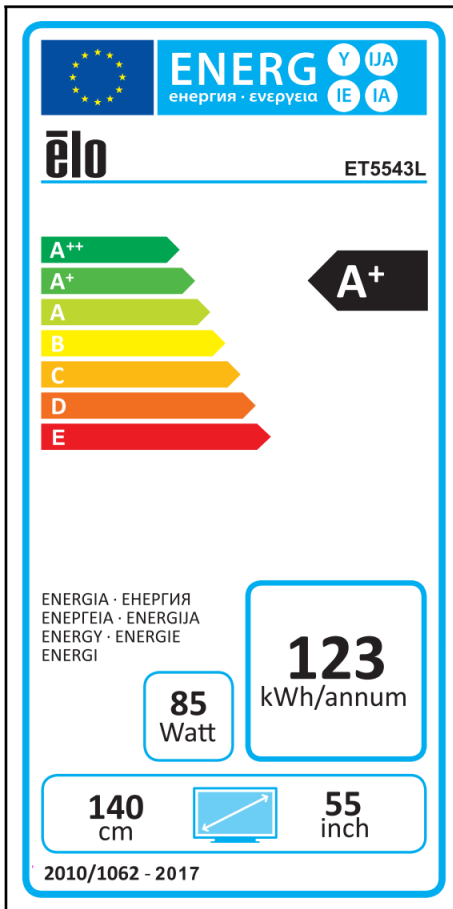

Regulation 1062/2010 Energy Efficiency Fiche – ET5543L

Manufacturer: Elo Touch Solution, Inc.

Model name: ET5543L

Energy Efficiency Class: A+

Visible screen diagonal: 55 inches (140 cm)

On-mode power consumption: 85 Watts

Annual energy consumption: 123 kWh

Standby power consumption: 1.3 Watts

Off-mode power consumption: 0.3 Watts

Screen resolution: 1920 (H) x 1080 (V)