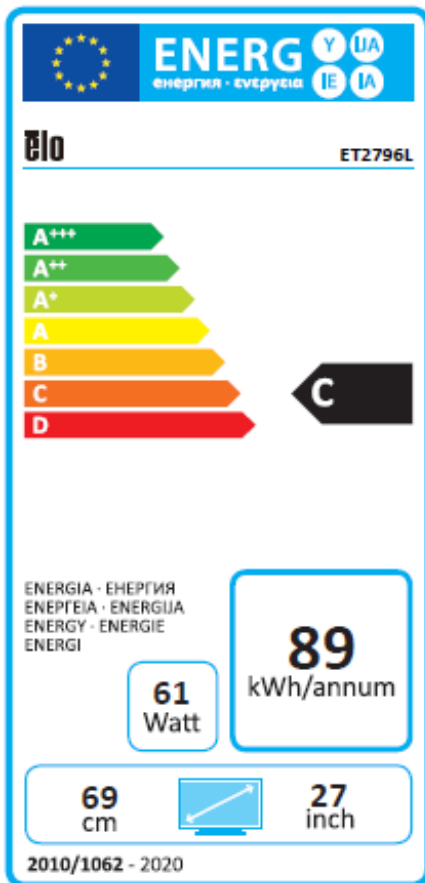

## Regulation 1062/2010 Energy Efficiency Fiche – ET2796L

Manufacturer: Elo Touch Solution, Inc.  
Model name: ET2796L  
Energy Efficiency Class: C

Visible screen diagonal: 27 inches (69 cm)

On-mode power consumption: 61 Watts

Annual energy consumption: 89 kWh

Standby power consumption: 3.07 Watts

Off-mode power consumption: 0.17 Watts

Screen resolution: 1920(H) x 1080 (V)