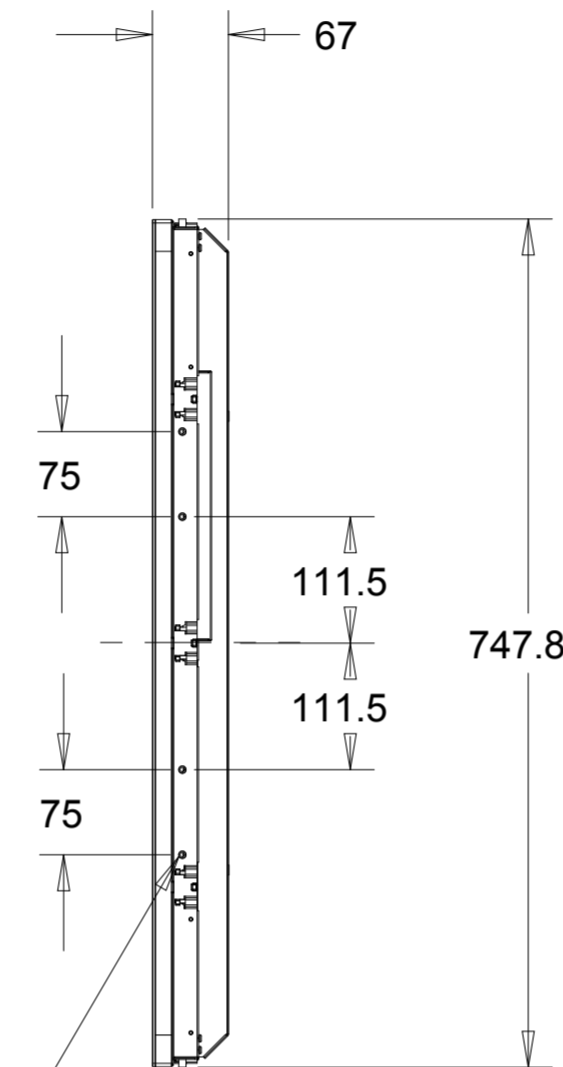

DIMENSIONAL DRAWING: 5543L

SIDE MOUNT (LEFT AND RIGHT)
M4 THREADS, X4

SCALE 1.000

SIDE MOUNT (TOP AND BOTTOM)
M4 THREADS, X6

DIMENSIONS ARE IN MILLIMETERS

elo

MS601913

DATE: 03/24/2017

REV: A

DIMENSIONAL DRAWING: 5543L

DIMENSIONS ARE IN MILLIMETERS

elo

MS601913
DATE: 03/24/2017
REV: A