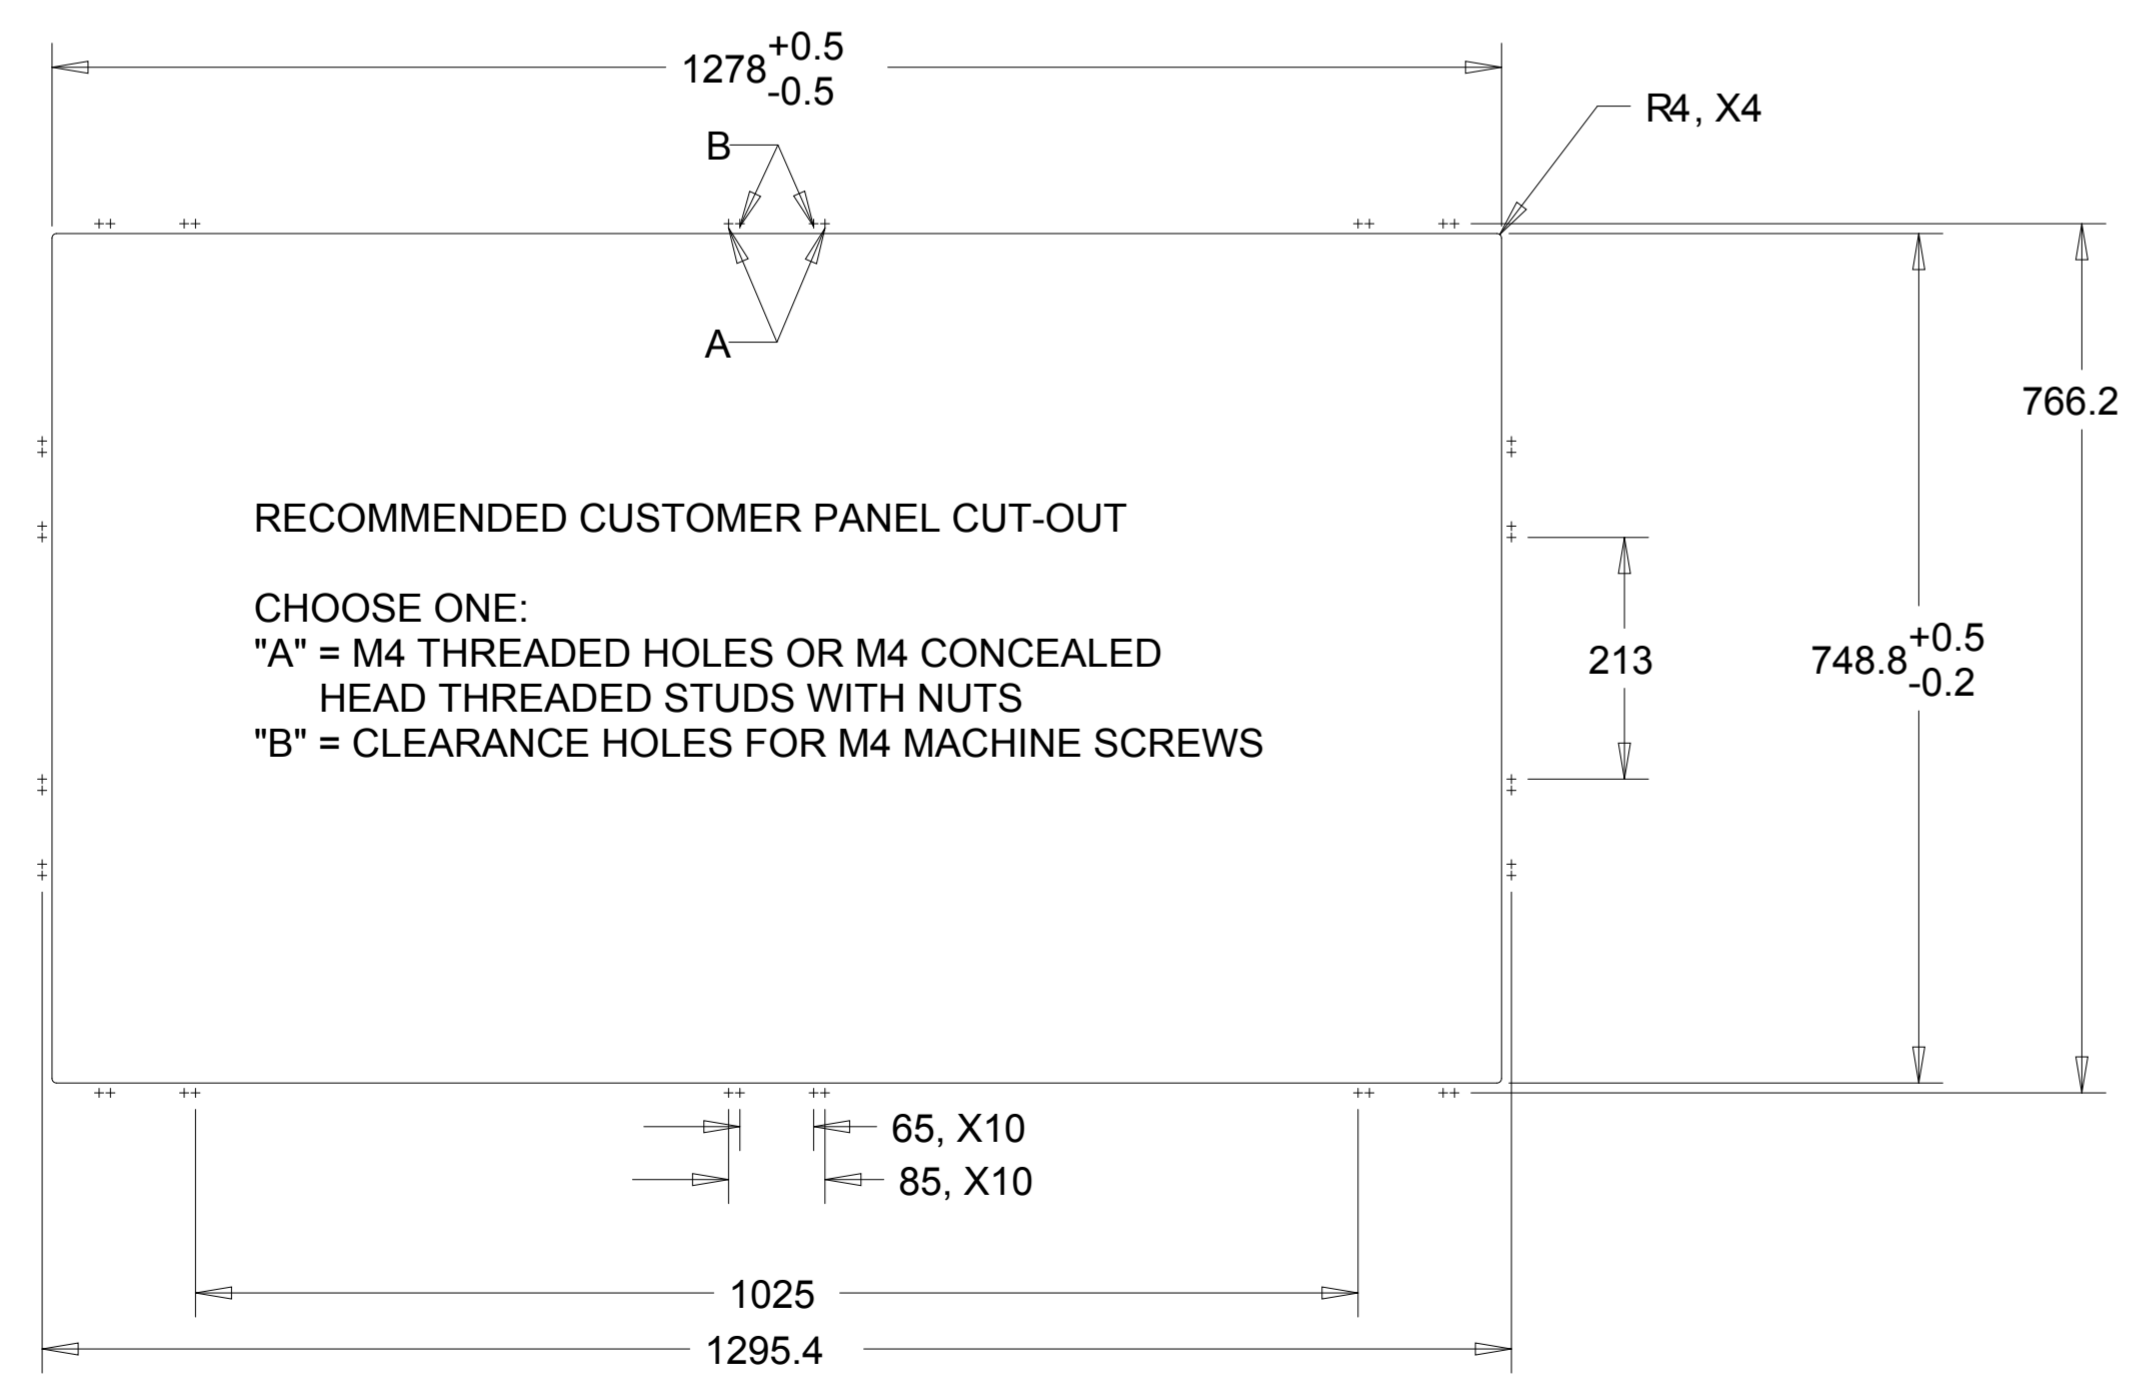

DIMENSIONAL DRAWING: 5543L

SIDE MOUNT (LEFT AND RIGHT)
M4 THREADS, X4

SCALE 1.000

SIDE MOUNT (TOP AND BOTTOM)
M4 THREADS, X6

DIMENSIONS ARE IN MILLIMETERS

elo

MS601913

DATE: 03/24/2017

REV: A

DIMENSIONAL DRAWING: 5543L

DIMENSIONS ARE IN MILLIMETERS

elo

MS601913
DATE: 03/24/2017
REV: A