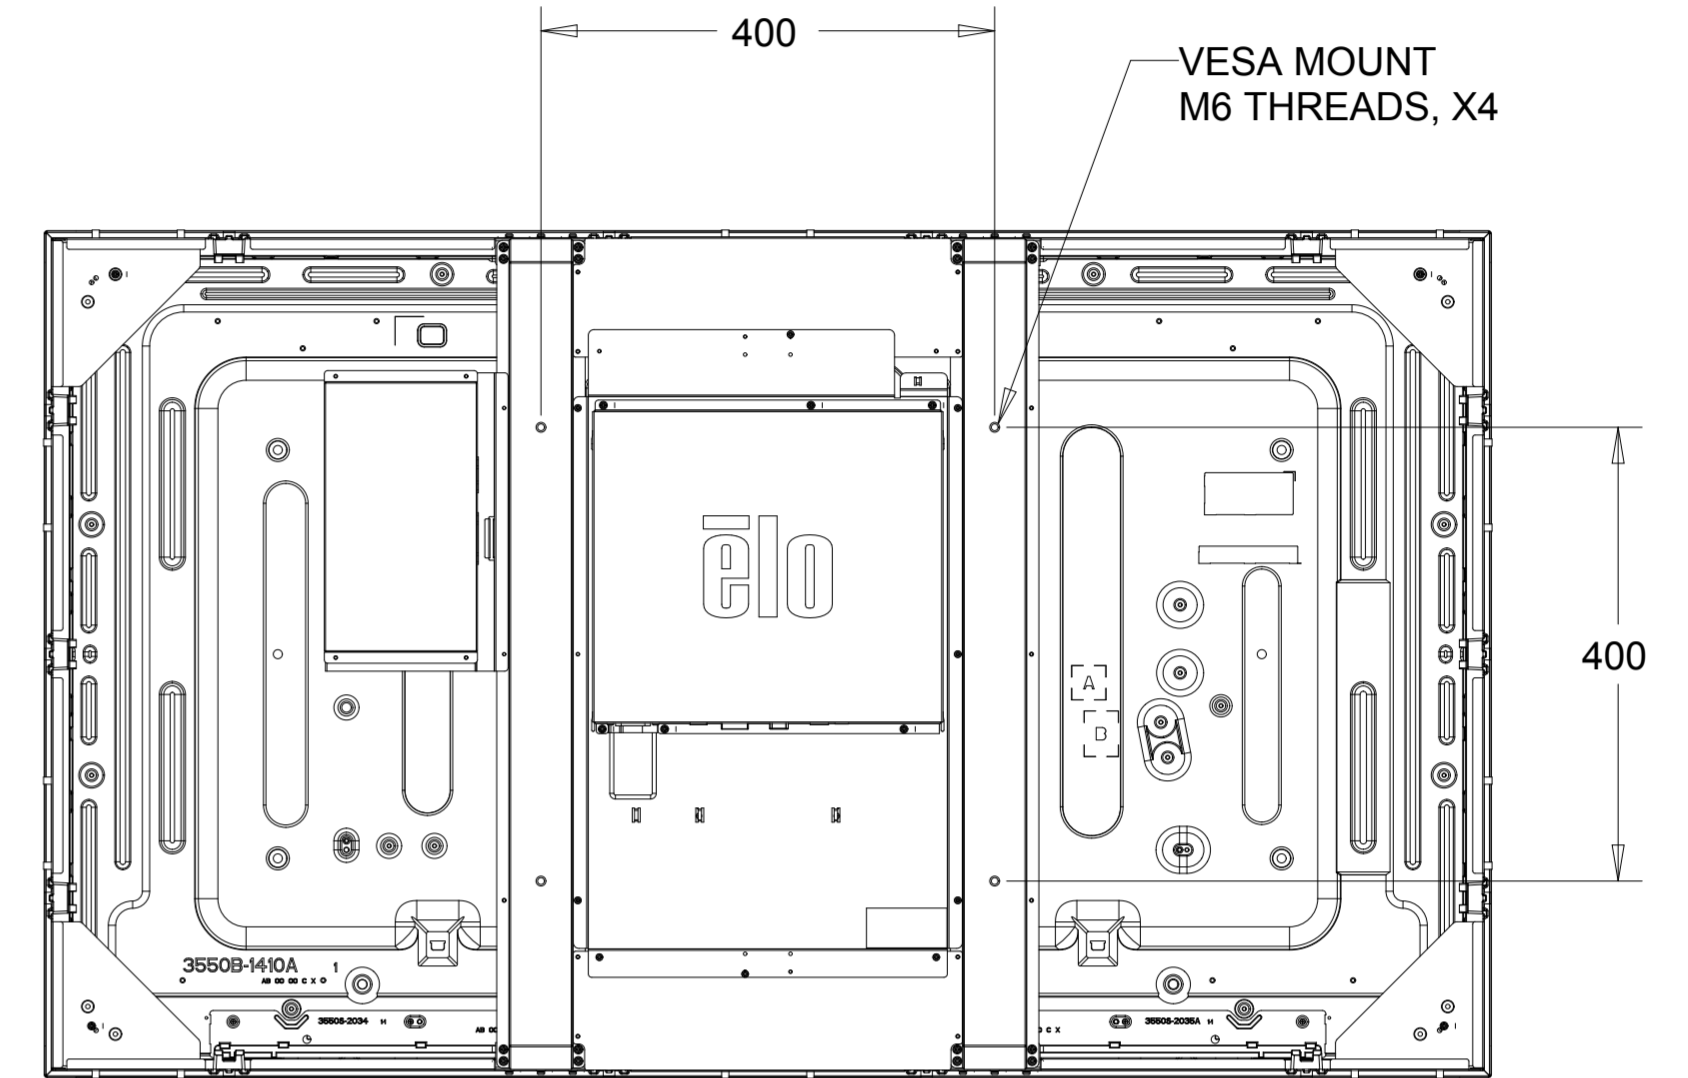

DIMENSIONAL DRAWING: 5543L

SIDE MOUNT (LEFT AND RIGHT)
M4 THREADS, X4

SCALE 1.000

SIDE MOUNT (TOP AND BOTTOM)
M4 THREADS, X6

DIMENSIONS ARE IN MILLIMETERS

elo

MS601913

DATE: 03/24/2017

REV: A

DIMENSIONAL DRAWING: 5543L

DIMENSIONS ARE IN MILLIMETERS

elo

MS601913
DATE: 03/24/2017
REV: A