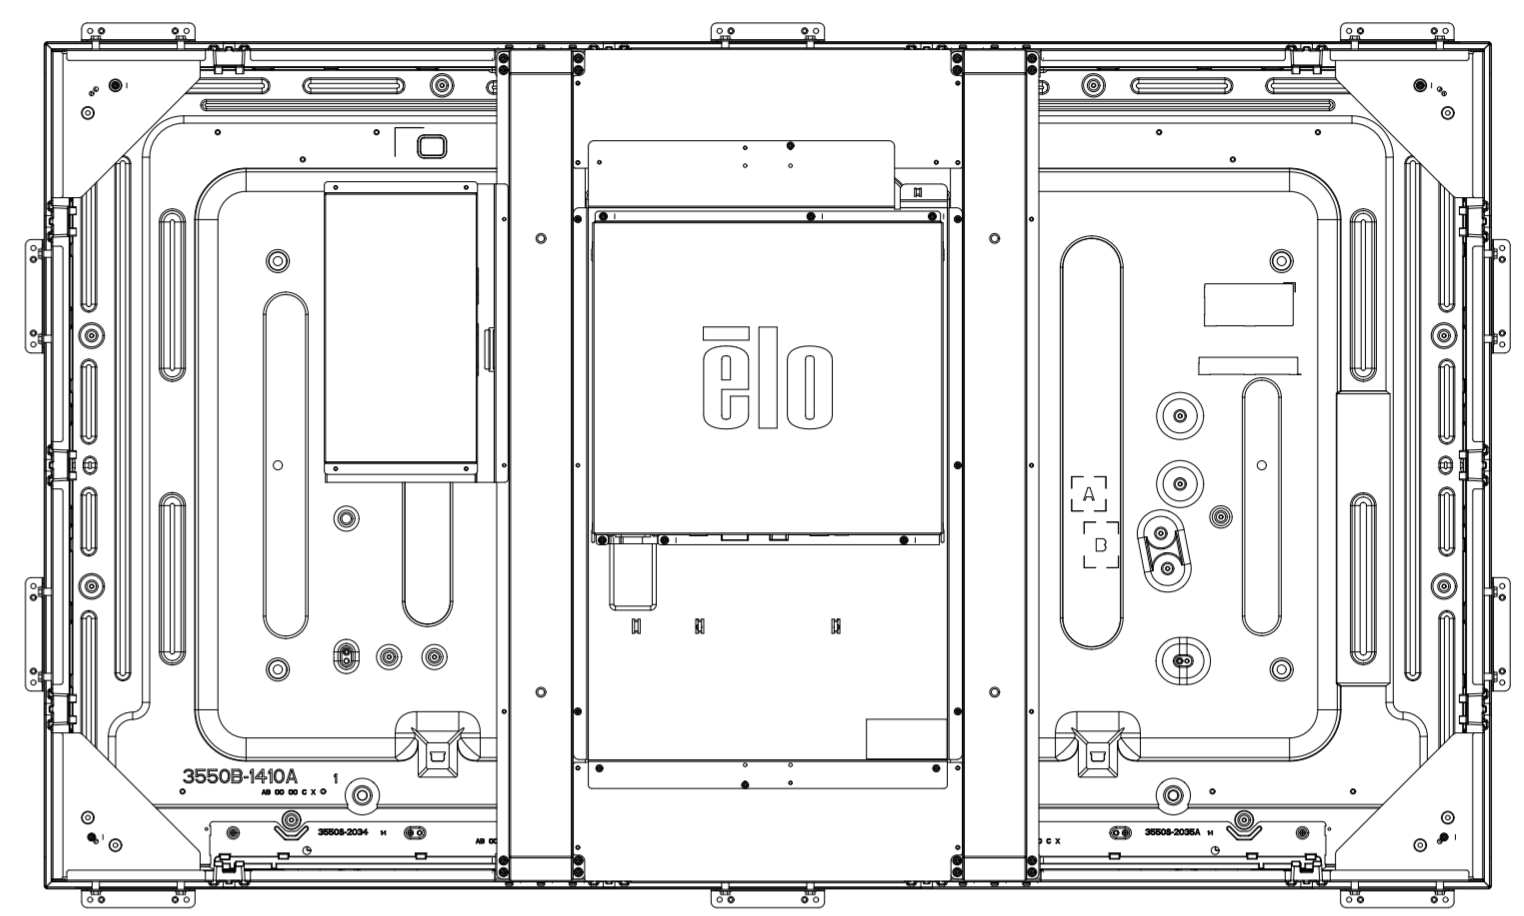

DIMENSIONAL DRAWING: 5543L

SIDE MOUNT (LEFT AND RIGHT)
M4 THREADS, X4

SCALE 1.000

SIDE MOUNT (TOP AND BOTTOM)
M4 THREADS, X6

DIMENSIONS ARE IN MILLIMETERS

elo

MS601913

DATE: 03/24/2017

REV: A

DIMENSIONAL DRAWING: 5543L

DIMENSIONS ARE IN MILLIMETERS

elo

MS601913
DATE: 03/24/2017
REV: A