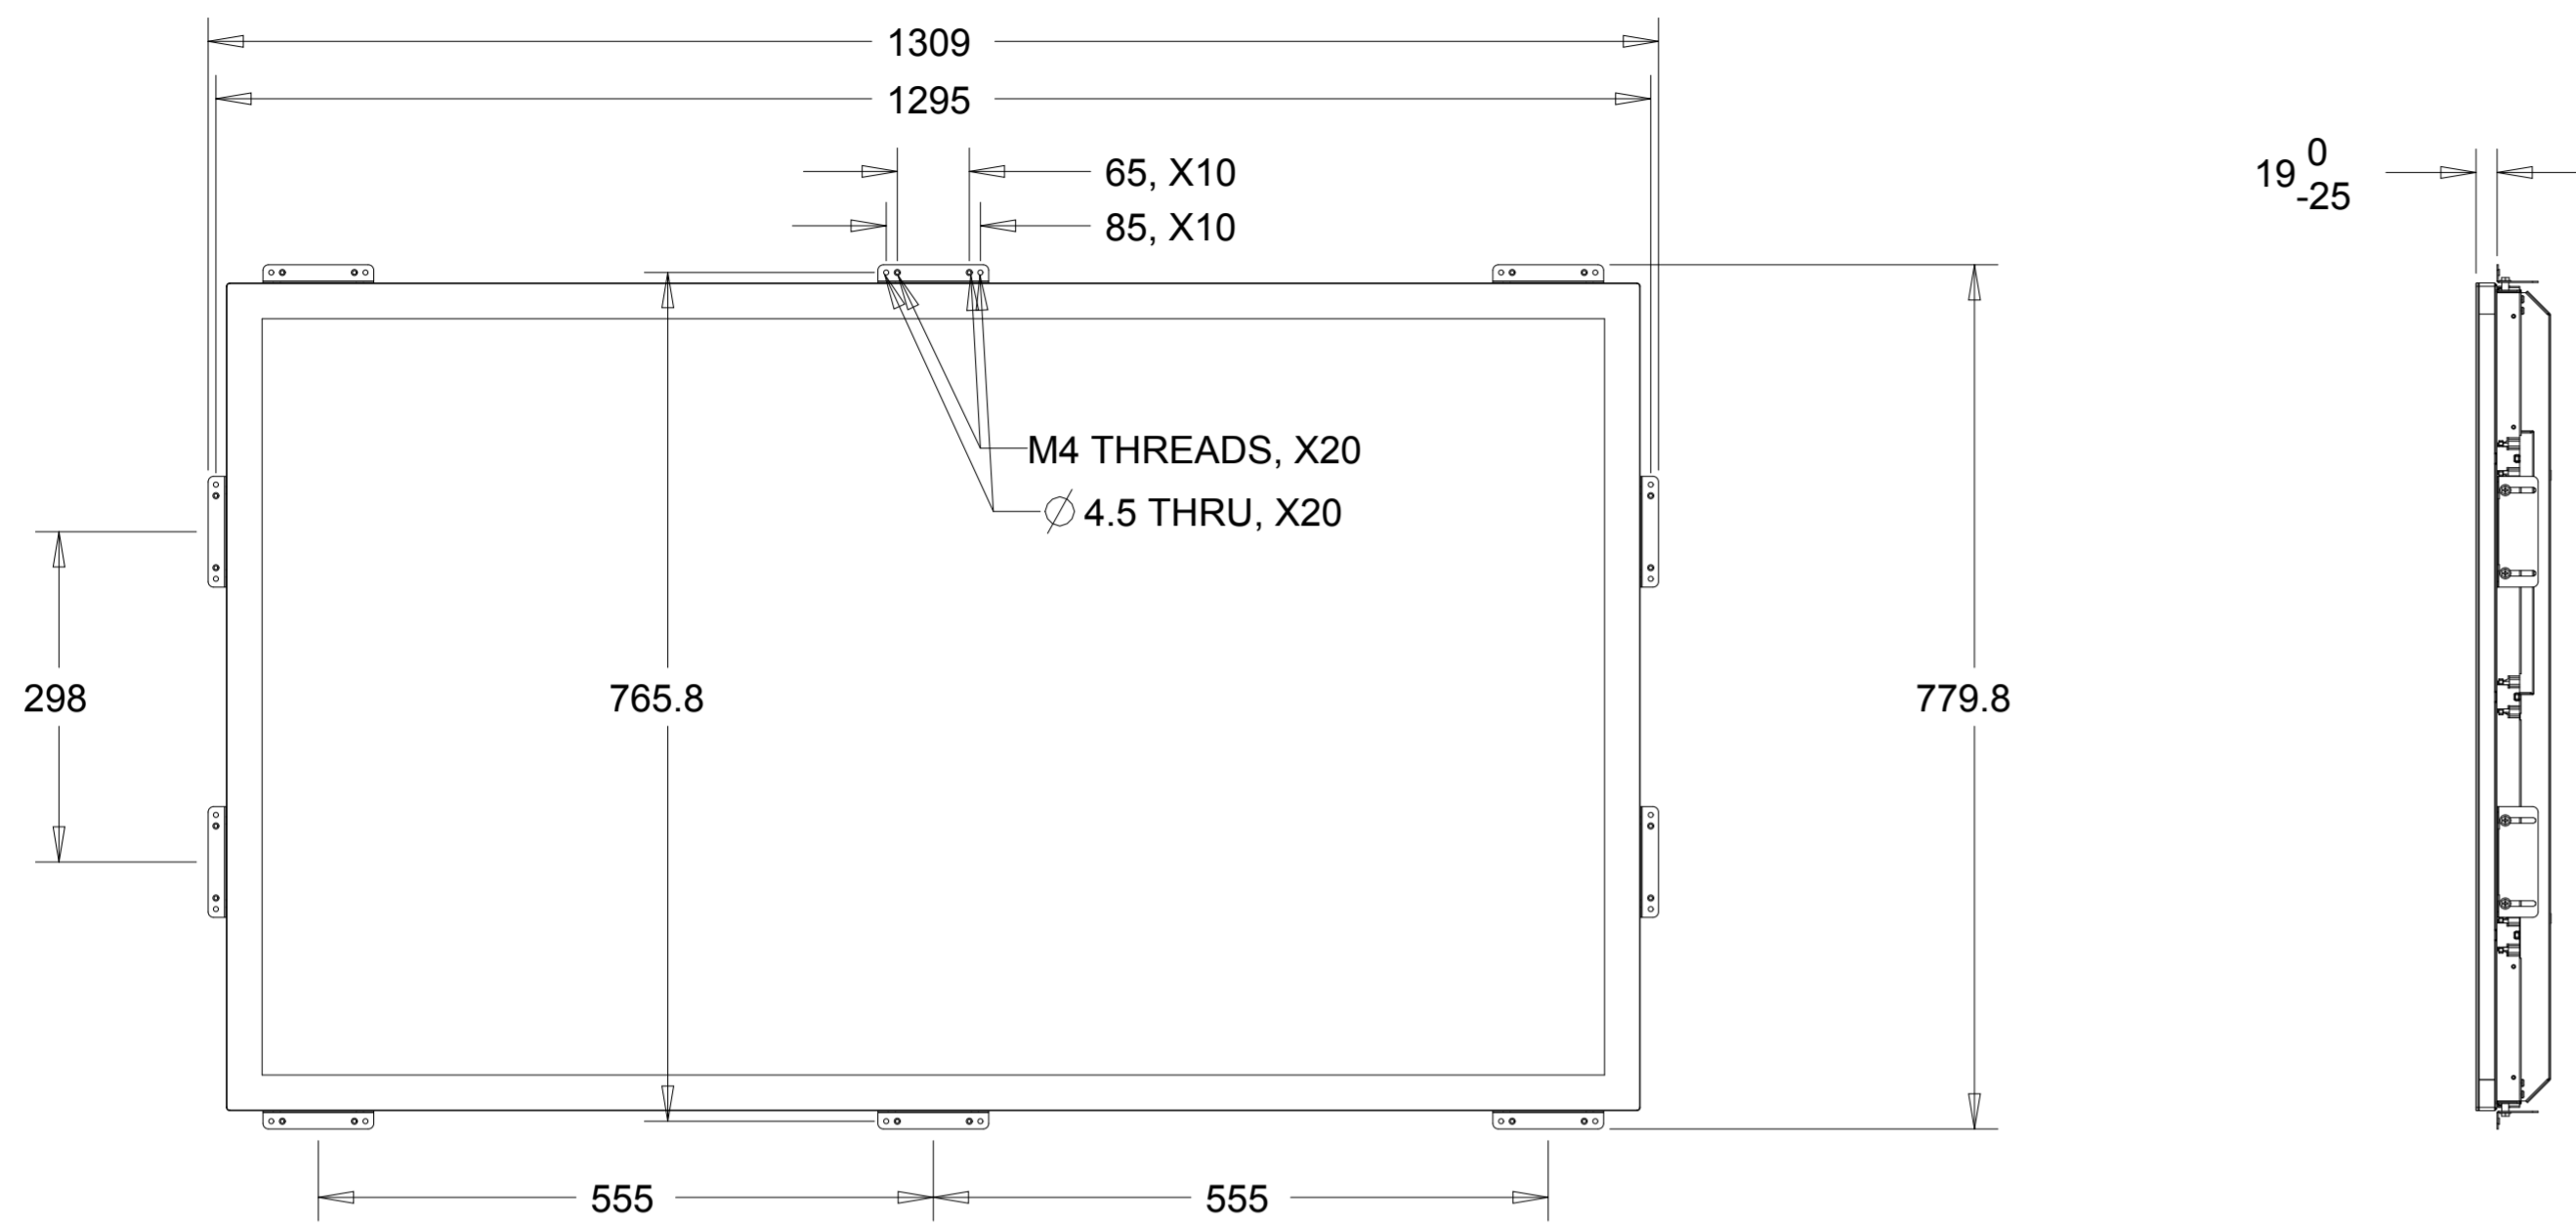

DIMENSIONAL DRAWING: 5543L

SIDE MOUNT (LEFT AND RIGHT)
M4 THREADS, X4

SCALE 1.000

SIDE MOUNT (TOP AND BOTTOM)
M4 THREADS, X6

DIMENSIONS ARE IN MILLIMETERS

elo

MS601913

DATE: 03/24/2017

REV: A

DIMENSIONAL DRAWING: 5543L

DIMENSIONS ARE IN MILLIMETERS

elo

MS601913
DATE: 03/24/2017
REV: A