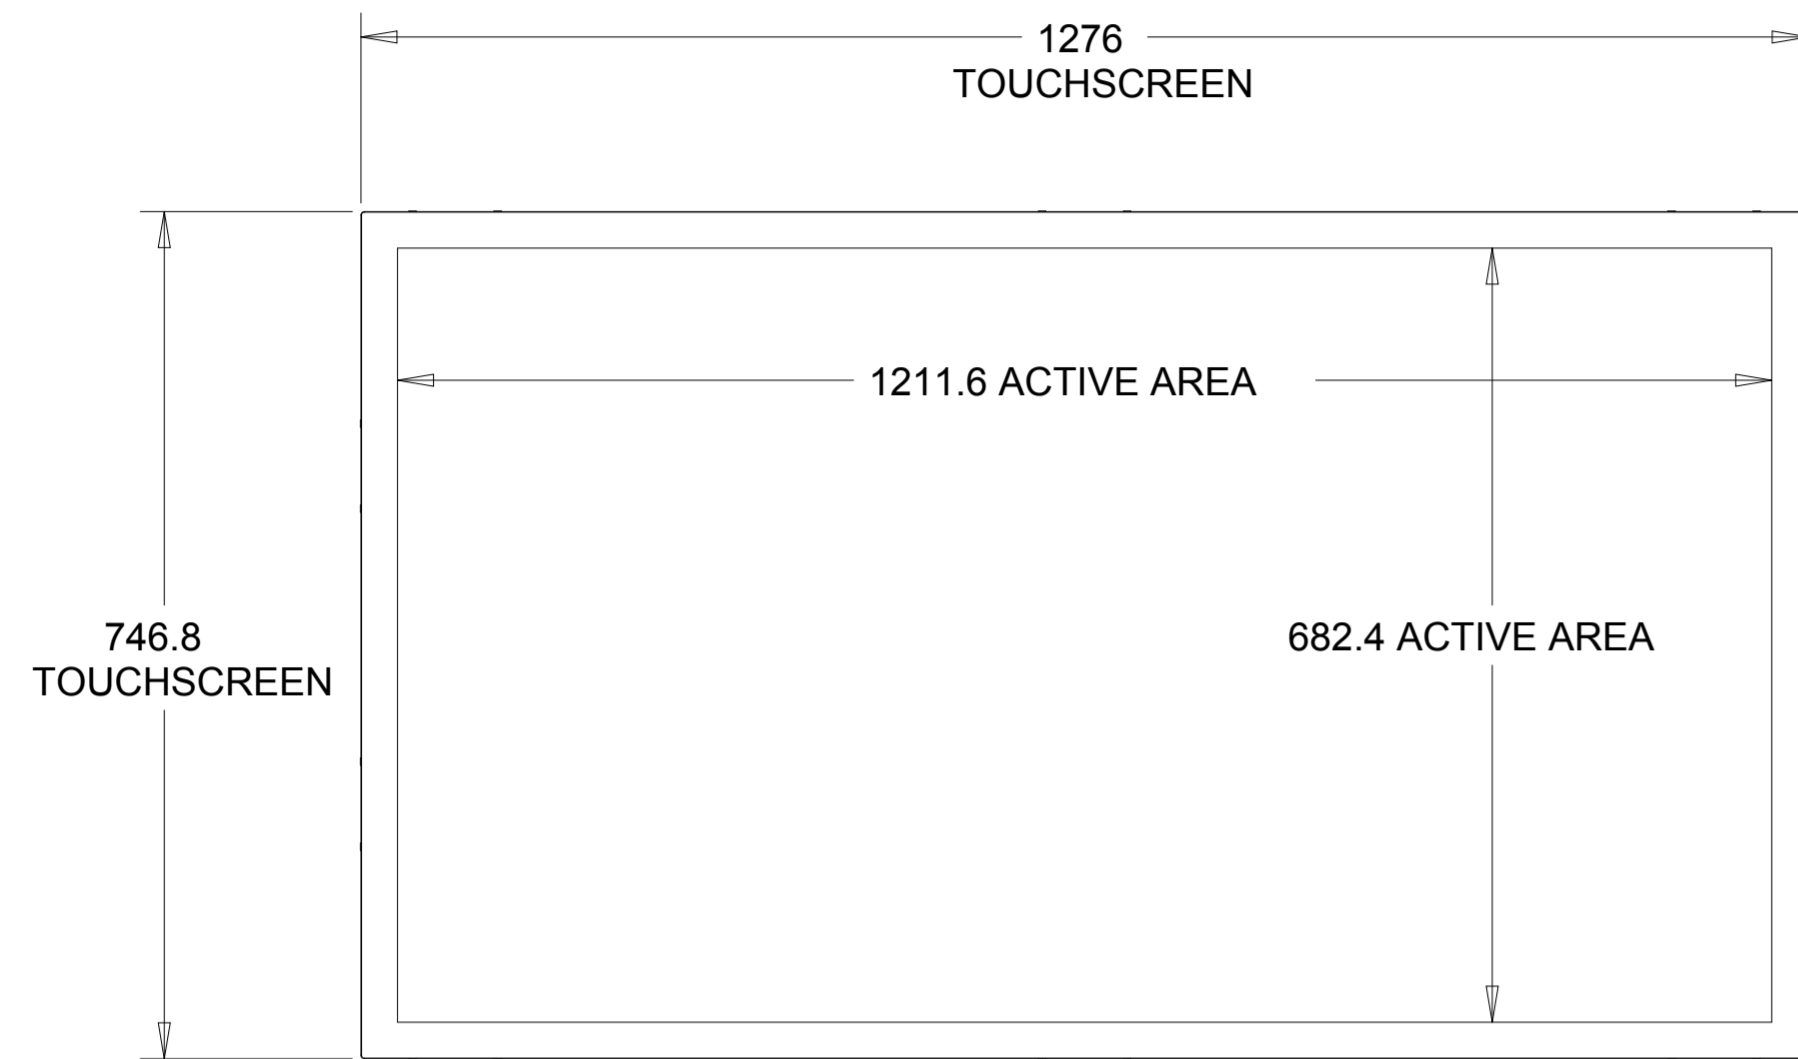

DIMENSIONAL DRAWING: 5543L

SIDE MOUNT (LEFT AND RIGHT)
M4 THREADS, X4

SCALE 1.000

SIDE MOUNT (TOP AND BOTTOM)
M4 THREADS, X6

DIMENSIONS ARE IN MILLIMETERS

elo

MS601913

DATE: 03/24/2017

REV: A

DIMENSIONAL DRAWING: 5543L

DIMENSIONS ARE IN MILLIMETERS

elo

MS601913
DATE: 03/24/2017
REV: A