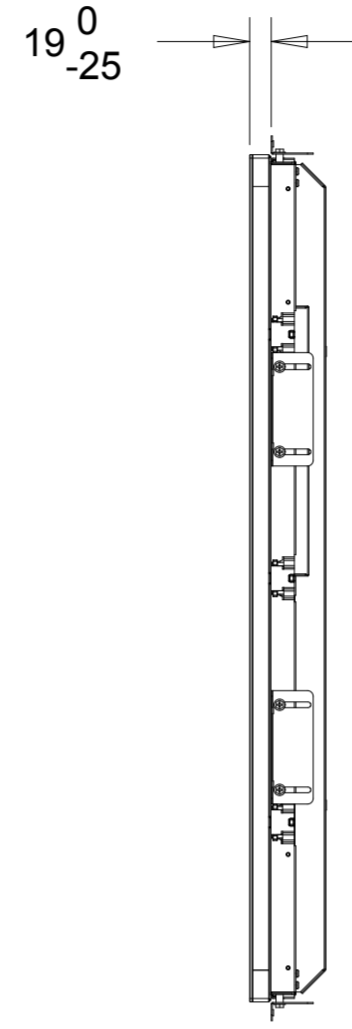

DIMENSIONAL DRAWING: 5543L

SIDE MOUNT (LEFT AND RIGHT)
M4 THREADS, X4

SCALE 1.000

SIDE MOUNT (TOP AND BOTTOM)
M4 THREADS, X6

DIMENSIONS ARE IN MILLIMETERS

elo

MS601913

DATE: 03/24/2017

REV: A

DIMENSIONAL DRAWING: 5543L

DIMENSIONS ARE IN MILLIMETERS

elo

MS601913
DATE: 03/24/2017
REV: A