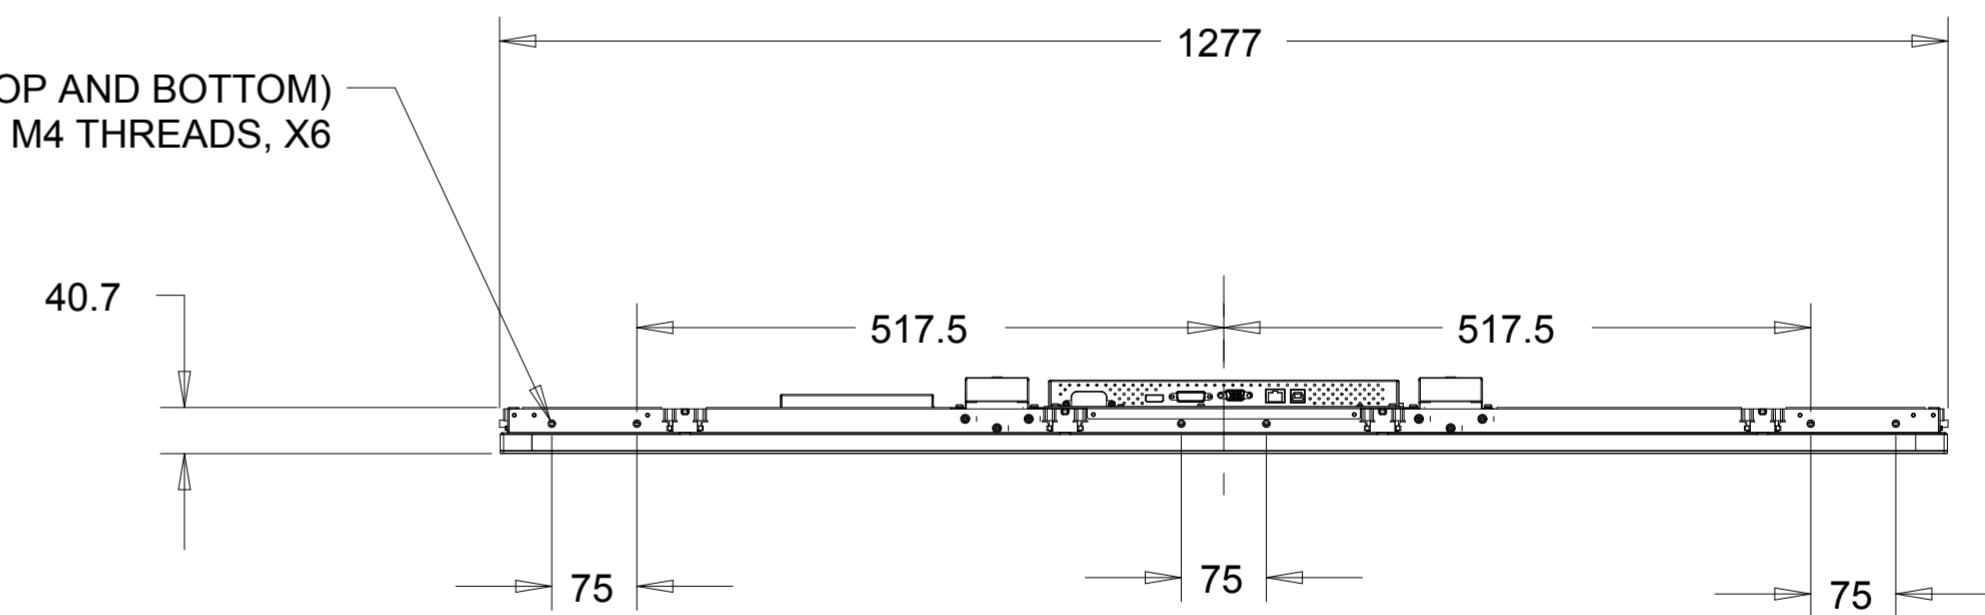

DIMENSIONAL DRAWING: 5543L

SIDE MOUNT (LEFT AND RIGHT)
M4 THREADS, X4

SCALE 1.000

SIDE MOUNT (TOP AND BOTTOM)
M4 THREADS, X6

DIMENSIONS ARE IN MILLIMETERS

elo

MS601913

DATE: 03/24/2017

REV: A

DIMENSIONAL DRAWING: 5543L

DIMENSIONS ARE IN MILLIMETERS

elo

MS601913
DATE: 03/24/2017
REV: A