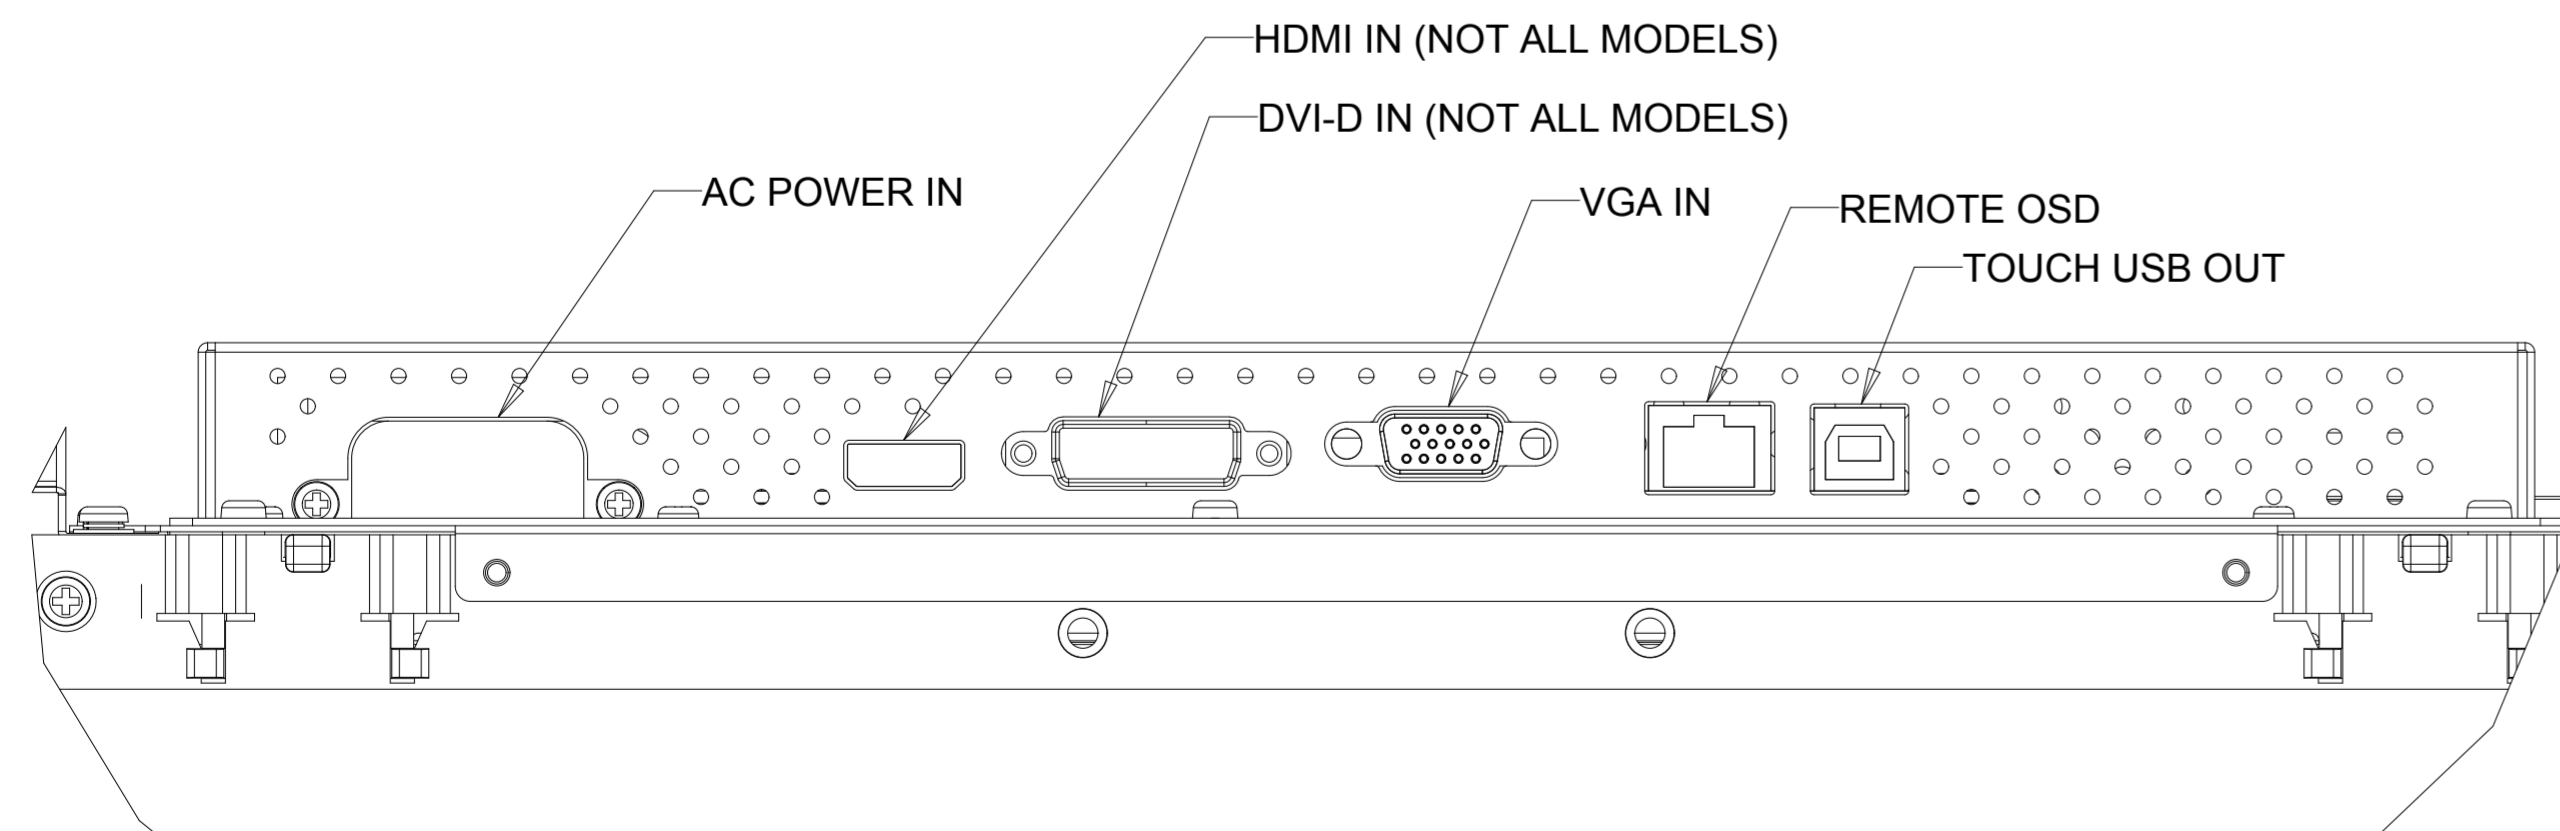

DIMENSIONAL DRAWING: 5543L

SIDE MOUNT (LEFT AND RIGHT)
M4 THREADS, X4

SCALE 1.000

SIDE MOUNT (TOP AND BOTTOM)
M4 THREADS, X6

DIMENSIONS ARE IN MILLIMETERS

elo

MS601913

DATE: 03/24/2017

REV: A

DIMENSIONAL DRAWING: 5543L

DIMENSIONS ARE IN MILLIMETERS

elo

MS601913
DATE: 03/24/2017
REV: A