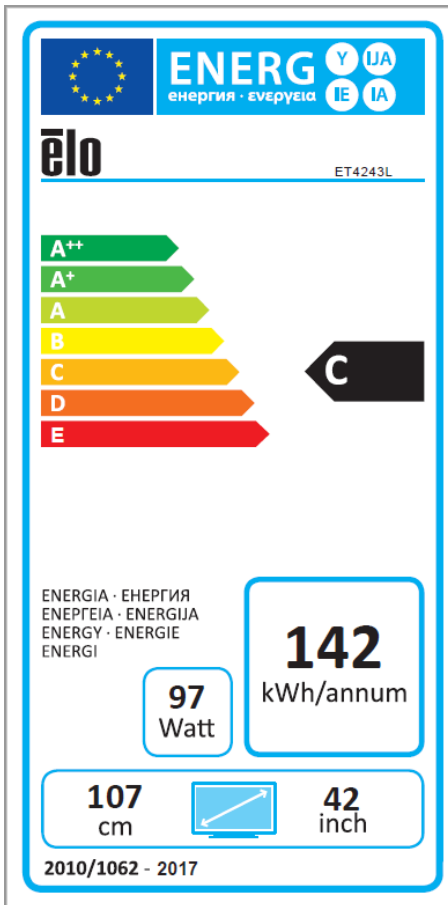

Regulation 1062/2010 Energy Efficiency Fiche – ET4243L

Manufacturer: Elo Touch Solution, Inc.

Model name: ET4243L

Energy Efficiency Class: C

Visible screen diagonal: 42 inches (107 cm)

On-mode power consumption: 97 Watts

Annual energy consumption: 142 kWh

Standby power consumption: 1.6 Watts

Off-mode power consumption: 0.4 Watts

Screen resolution: 1920 (H) x 1080 (V)