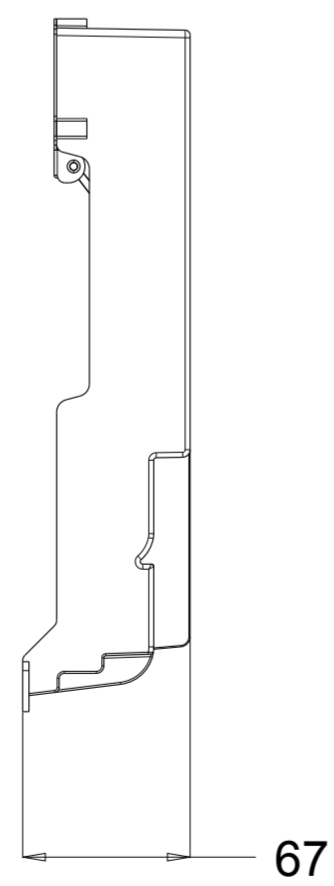

DISPLAY TILT  
FORWARD

MSR

PRINTER

323 = ANDROID  
316 = iOS 12"PRO  
306 = iOS 9.7"

SCANNER

105

420

FIGURE B:  
KENSINGTON LOCK  
RECEPTICAL UNDER BASE

THRU HOLE FOR  
COUNTER MOUNTING, X4  
(SEE FIGURE A)

FIGURE A:  
SECURING BASE  
TO COUNTER TOP

REMOVE CASH  
DRAWER

REMOVE SCREWS  
4mm X 8L THREAD-FORMING  
SCREW, X2

REMOVE BASE PLATE  
TO MOUNT

WORLD WIDE MODEL CASH DRAWER

WORLD WIDE MODEL CASH DRAWER