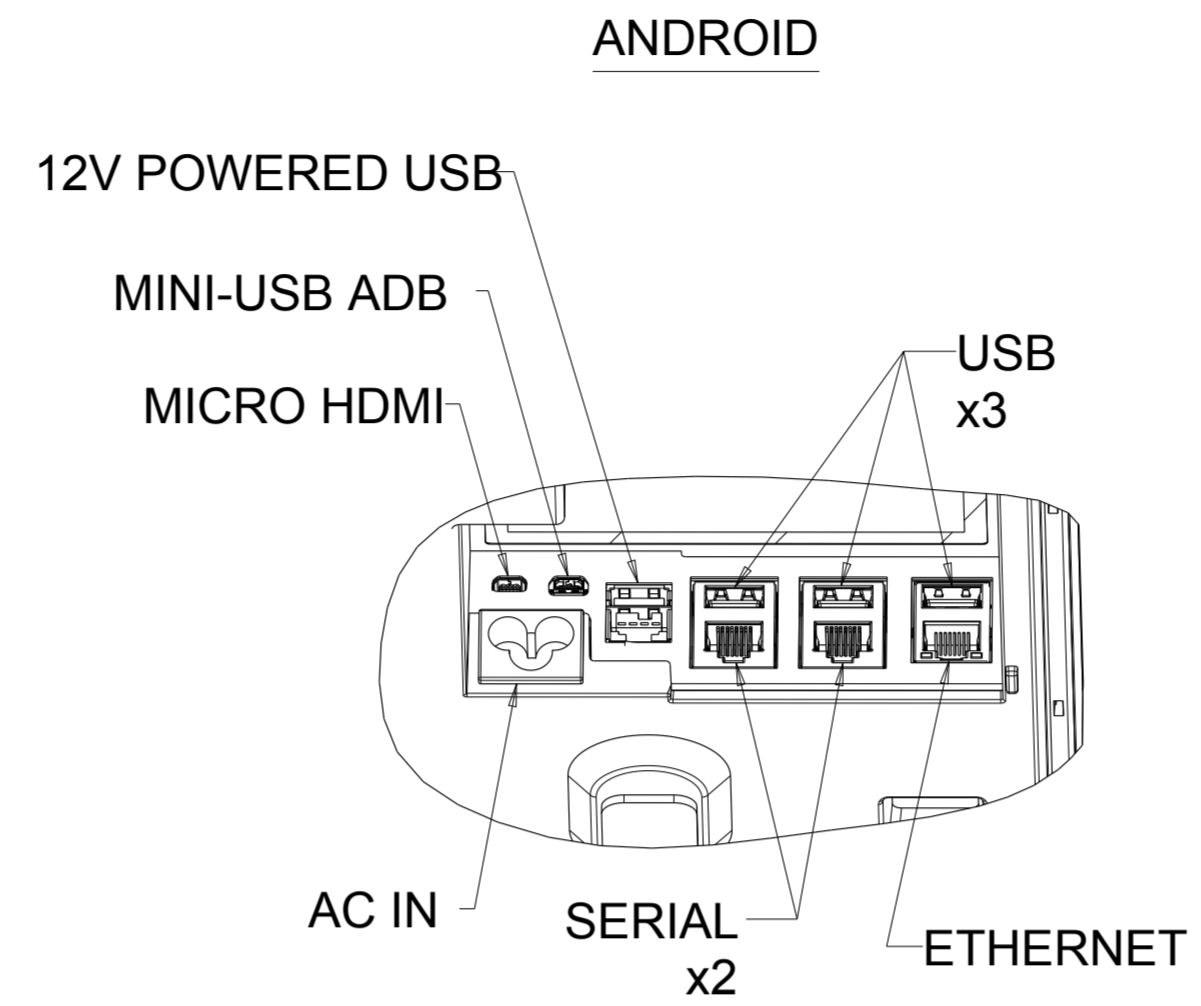

DISPLAY TILT  
FORWARD

MSR

PRINTER

323 = ANDROID  
316 = iOS 12"PRO  
306 = iOS 9.7"

SCANNER

105

420

FIGURE B:  
KENSINGTON LOCK  
RECEPTICAL UNDER BASE

THRU HOLE FOR  
COUNTER MOUNTING, X4  
(SEE FIGURE A)

FIGURE A:  
SECURING BASE  
TO COUNTER TOP

REMOVE CASH  
DRAWER

REMOVE SCREWS  
4mm X 8L THREAD-FORMING  
SCREW, X2

REMOVE BASE PLATE  
TO MOUNT

WORLD WIDE MODEL CASH DRAWER

WORLD WIDE MODEL CASH DRAWER