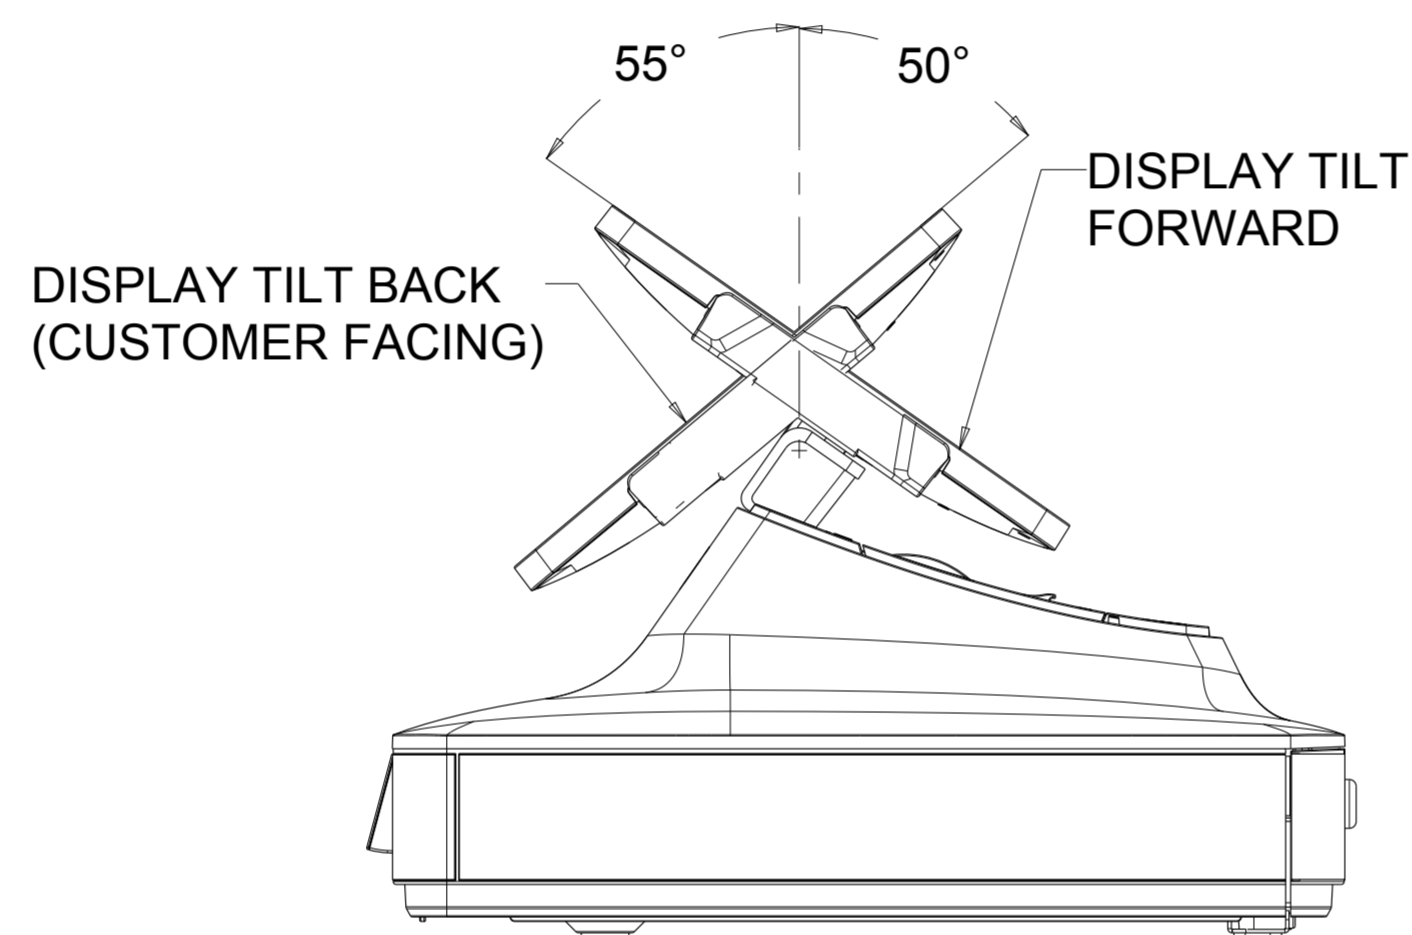

TITLE: PAYPOINT PLUS SERIES

PAYPOINT PLUS FOR iOS:  
9.7" I-PAD MODELS

PAYPOINT PLUS FOR iOS:  
12" I-PAD PRO

PAYPOINT PLUS FOR ANDROID

CUSTOMER DISPLAY AVAILABLE  
ON SOME MODELS.

DISPLAY TILT BACK  
(CUSTOMER FACING)

DISPLAY TILT  
FORWARD

MSR

PRINTER

323 = ANDROID  
316 = iOS 12"PRO  
306 = iOS 9.7"

SCANNER

105

420

FIGURE B:  
KENSINGTON LOCK  
RECEPTICAL UNDER BASE

THRU HOLE FOR  
COUNTER MOUNTING, X4  
(SEE FIGURE A)

FIGURE A:  
SECURING BASE  
TO COUNTER TOP

REMOVE CASH  
DRAWER

REMOVE SCREWS  
4mm X 8L THREAD-FORMING  
SCREW, X2

REMOVE BASE PLATE  
TO MOUNT

WORLD WIDE MODEL CASH DRAWER

WORLD WIDE MODEL CASH DRAWER