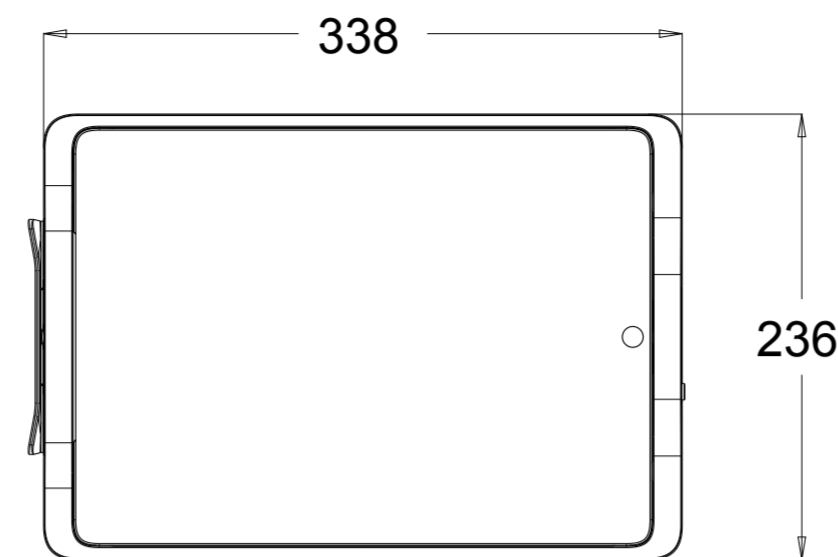

TITLE: PAYPOINT PLUS SERIES

PAYPOINT PLUS FOR iOS:  
9.7" I-PAD MODELS

PAYPOINT PLUS FOR iOS:  
12" I-PAD PRO

PAYPOINT PLUS FOR ANDROID

CUSTOMER DISPLAY AVAILABLE  
ON SOME MODELS.

DISPLAY TILT BACK  
(CUSTOMER FACING)

DISPLAY TILT  
FORWARD

MSR

PRINTER

323 = ANDROID  
316 = iOS 12"PRO  
306 = iOS 9.7"

SCANNER

105

420

FIGURE B:  
KENSINGTON LOCK  
RECEPTICAL UNDER BASE

THRU HOLE FOR  
COUNTER MOUNTING, X4  
(SEE FIGURE A)

FIGURE A:  
SECURING BASE  
TO COUNTER TOP

REMOVE CASH  
DRAWER

REMOVE SCREWS  
4mm X 8L THREAD-FORMING  
SCREW, X2

REMOVE BASE PLATE  
TO MOUNT

WORLD WIDE MODEL CASH DRAWER