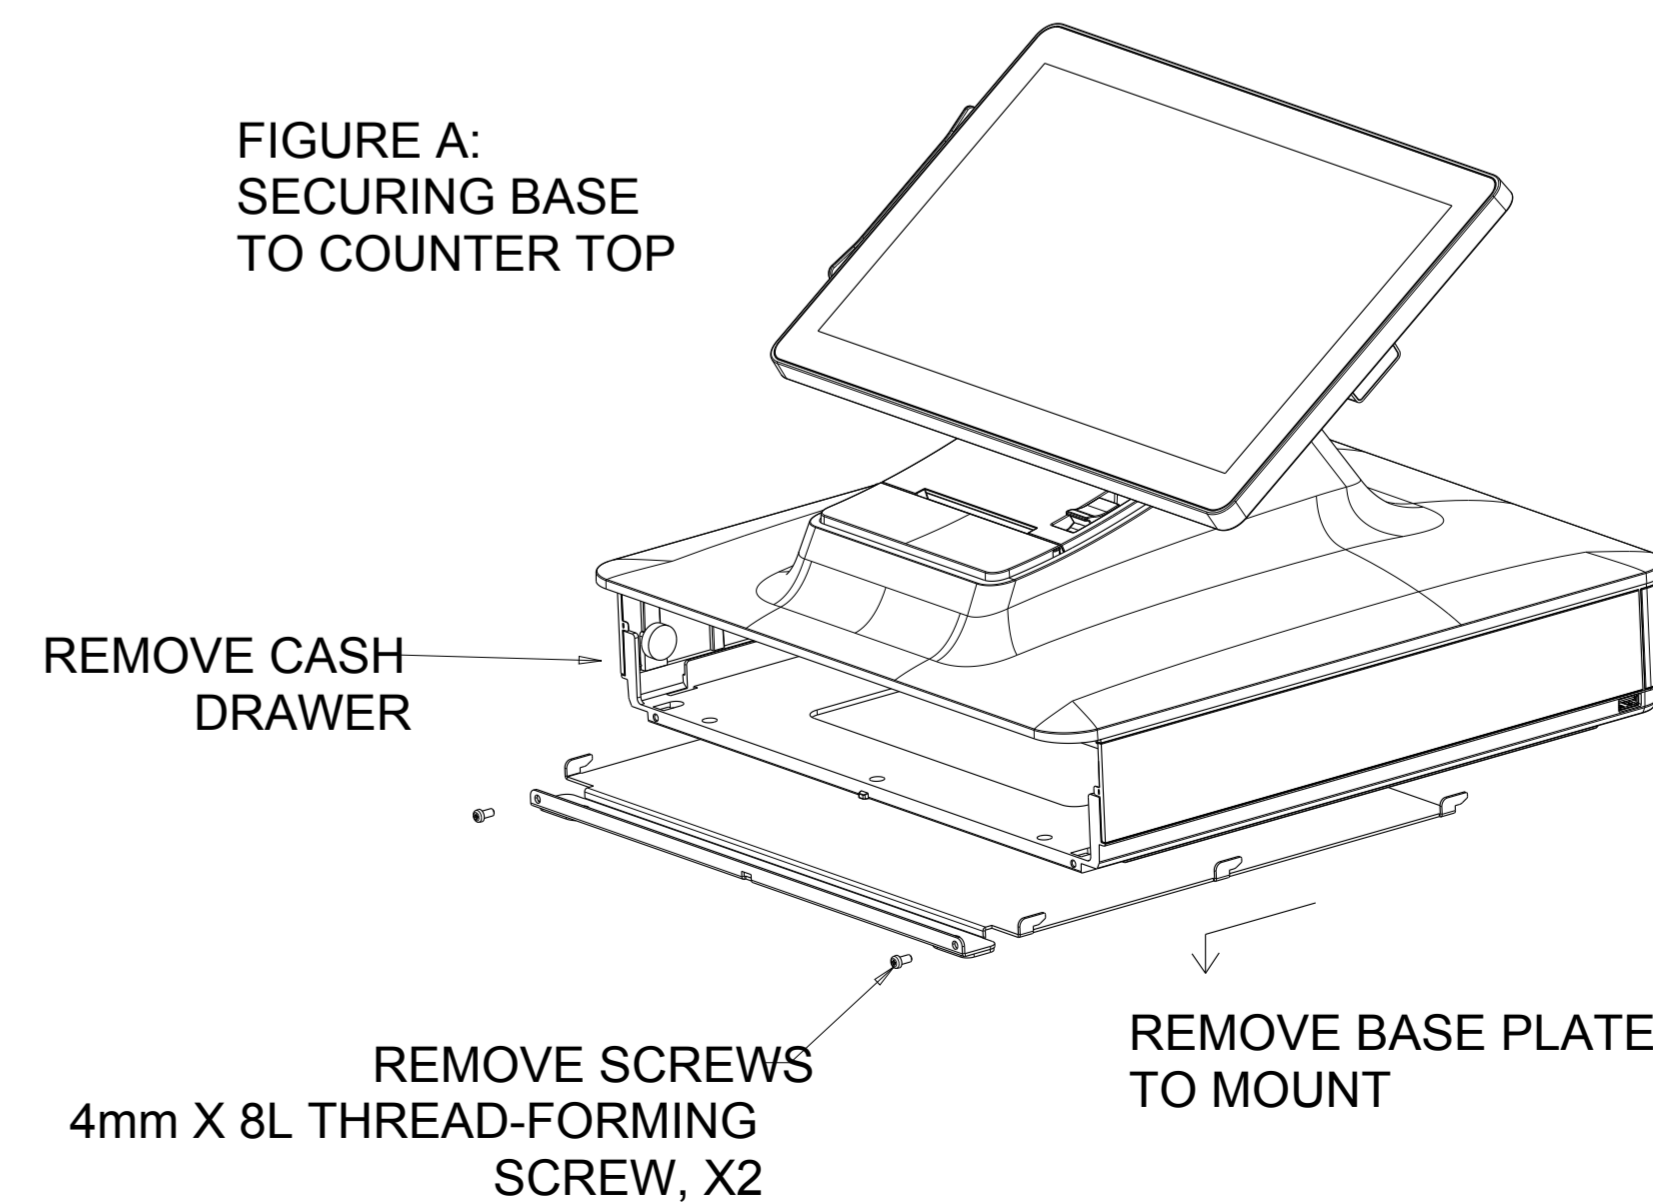

TITLE: PAYPOINT PLUS SERIES

PAYPOINT PLUS FOR iOS:  
9.7" I-PAD MODELS

PAYPOINT PLUS FOR iOS:  
12" I-PAD PRO

PAYPOINT PLUS FOR ANDROID

CUSTOMER DISPLAY AVAILABLE  
ON SOME MODELS.

DISPLAY TILT BACK  
(CUSTOMER FACING)

DISPLAY TILT  
FORWARD

MSR

PRINTER

323 = ANDROID  
316 = iOS 12"PRO  
306 = iOS 9.7"

SCANNER

105

420

FIGURE B:  
KENSINGTON LOCK  
RECEPTICAL UNDER BASE

THRU HOLE FOR  
COUNTER MOUNTING, X4  
(SEE FIGURE A)

FIGURE A:  
SECURING BASE  
TO COUNTER TOP

REMOVE CASH  
DRAWER

REMOVE SCREWS  
4mm X 8L THREAD-FORMING  
SCREW, X2

REMOVE BASE PLATE  
TO MOUNT

WORLD WIDE MODEL CASH DRAWER

WORLD WIDE MODEL CASH DRAWER