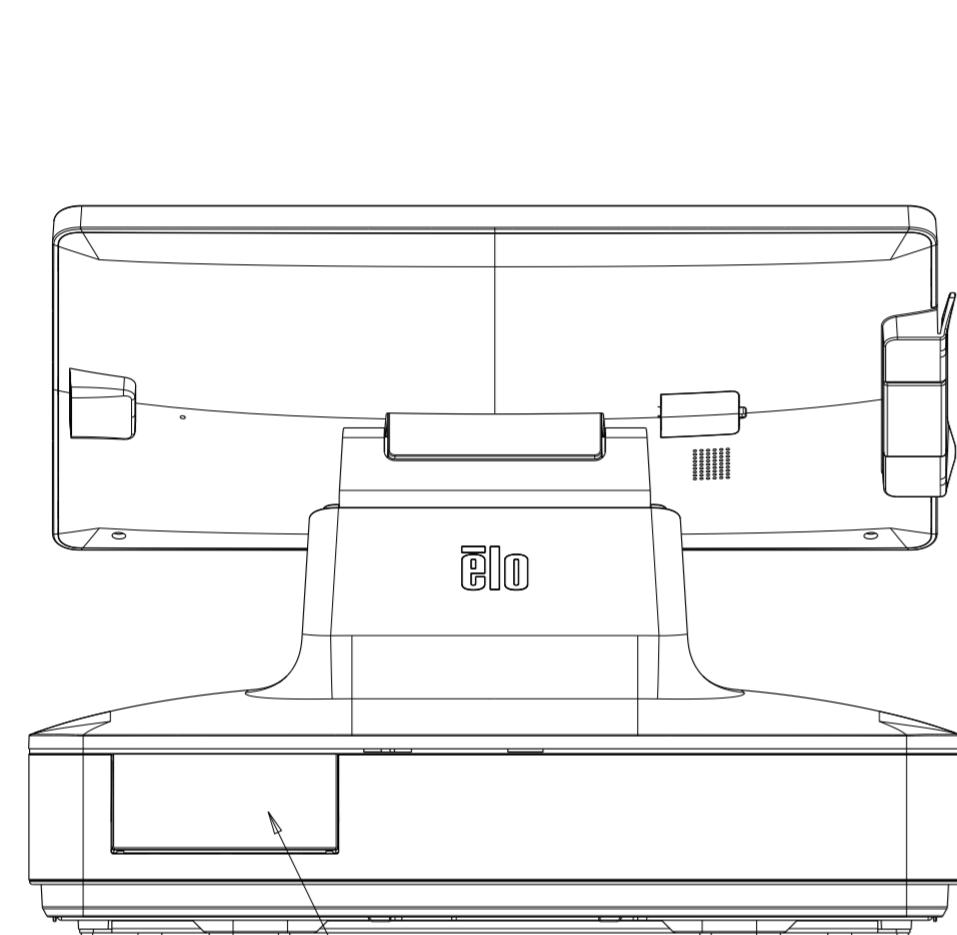

TITLE: PAYPOINT PLUS SERIES

PAYPOINT PLUS FOR iOS:  
9.7" I-PAD MODELS

PAYPOINT PLUS FOR iOS:  
12" I-PAD PRO

PAYPOINT PLUS FOR ANDROID

CUSTOMER DISPLAY AVAILABLE  
ON SOME MODELS.

DISPLAY TILT BACK  
(CUSTOMER FACING)

DISPLAY TILT  
FORWARD

MSR

PRINTER

323 = ANDROID  
316 = iOS 12"PRO  
306 = iOS 9.7"

SCANNER

105

420

FIGURE B:  
KENSINGTON LOCK  
RECEPTICAL UNDER BASE

THRU HOLE FOR  
COUNTER MOUNTING, X4  
(SEE FIGURE A)

FIGURE A:  
SECURING BASE  
TO COUNTER TOP

REMOVE CASH  
DRAWER

REMOVE SCREWS  
4mm X 8L THREAD-FORMING  
SCREW, X2

REMOVE BASE PLATE  
TO MOUNT

WORLD WIDE MODEL CASH DRAWER

WORLD WIDE MODEL CASH DRAWER