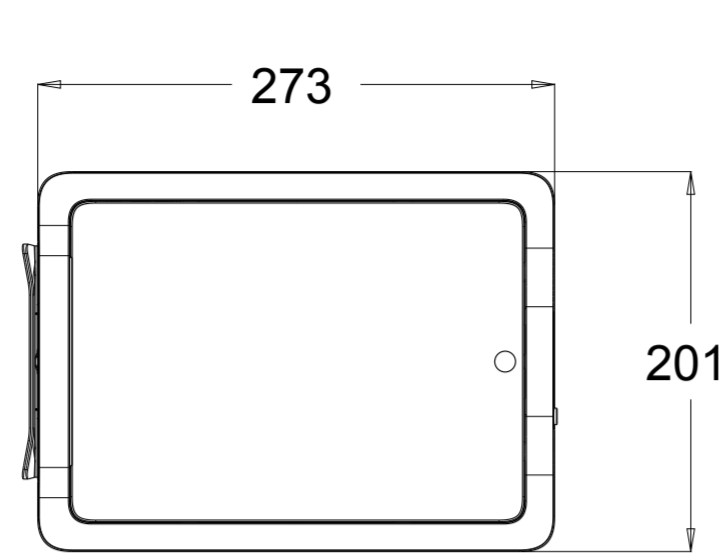

TITLE: PAYPOINT PLUS SERIES

PAYPOINT PLUS FOR iOS:  
9.7" I-PAD MODELS

PAYPOINT PLUS FOR iOS:  
12" I-PAD PRO

PAYPOINT PLUS FOR ANDROID

CUSTOMER DISPLAY AVAILABLE  
ON SOME MODELS.

DISPLAY TILT BACK  
(CUSTOMER FACING)

DISPLAY TILT  
FORWARD

MSR

PRINTER

323 = ANDROID  
316 = iOS 12"PRO  
306 = iOS 9.7"

SCANNER

105

420

FIGURE B:  
KENSINGTON LOCK  
RECEPTICAL UNDER BASE

THRU HOLE FOR  
COUNTER MOUNTING, X4  
(SEE FIGURE A)

FIGURE A:  
SECURING BASE  
TO COUNTER TOP

REMOVE CASH  
DRAWER

REMOVE SCREWS  
4mm X 8L THREAD-FORMING  
SCREW, X2

REMOVE BASE PLATE  
TO MOUNT

WORLD WIDE MODEL CASH DRAWER