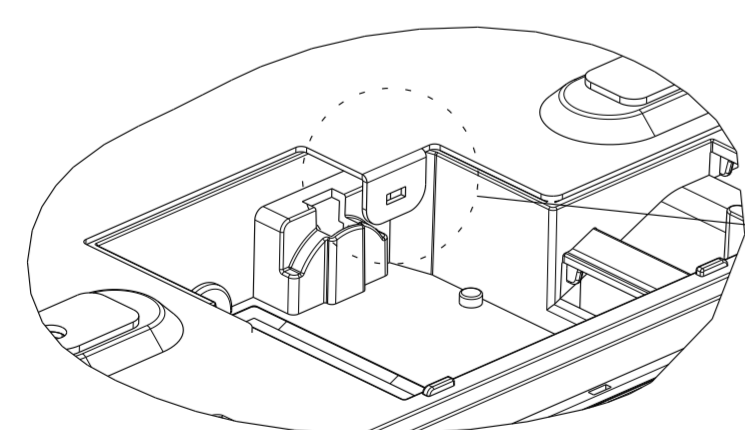

DISPLAY TILT  
FORWARD

MSR

PRINTER

323 = ANDROID  
316 = iOS 12"PRO  
306 = iOS 9.7"

SCANNER

105

420

FIGURE B:  
KENSINGTON LOCK  
RECEPTICAL UNDER BASE

THRU HOLE FOR  
COUNTER MOUNTING, X4  
(SEE FIGURE A)

FIGURE A:  
SECURING BASE  
TO COUNTER TOP

REMOVE CASH  
DRAWER

REMOVE SCREWS  
4mm X 8L THREAD-FORMING  
SCREW, X2

REMOVE BASE PLATE  
TO MOUNT

WORLD WIDE MODEL CASH DRAWER