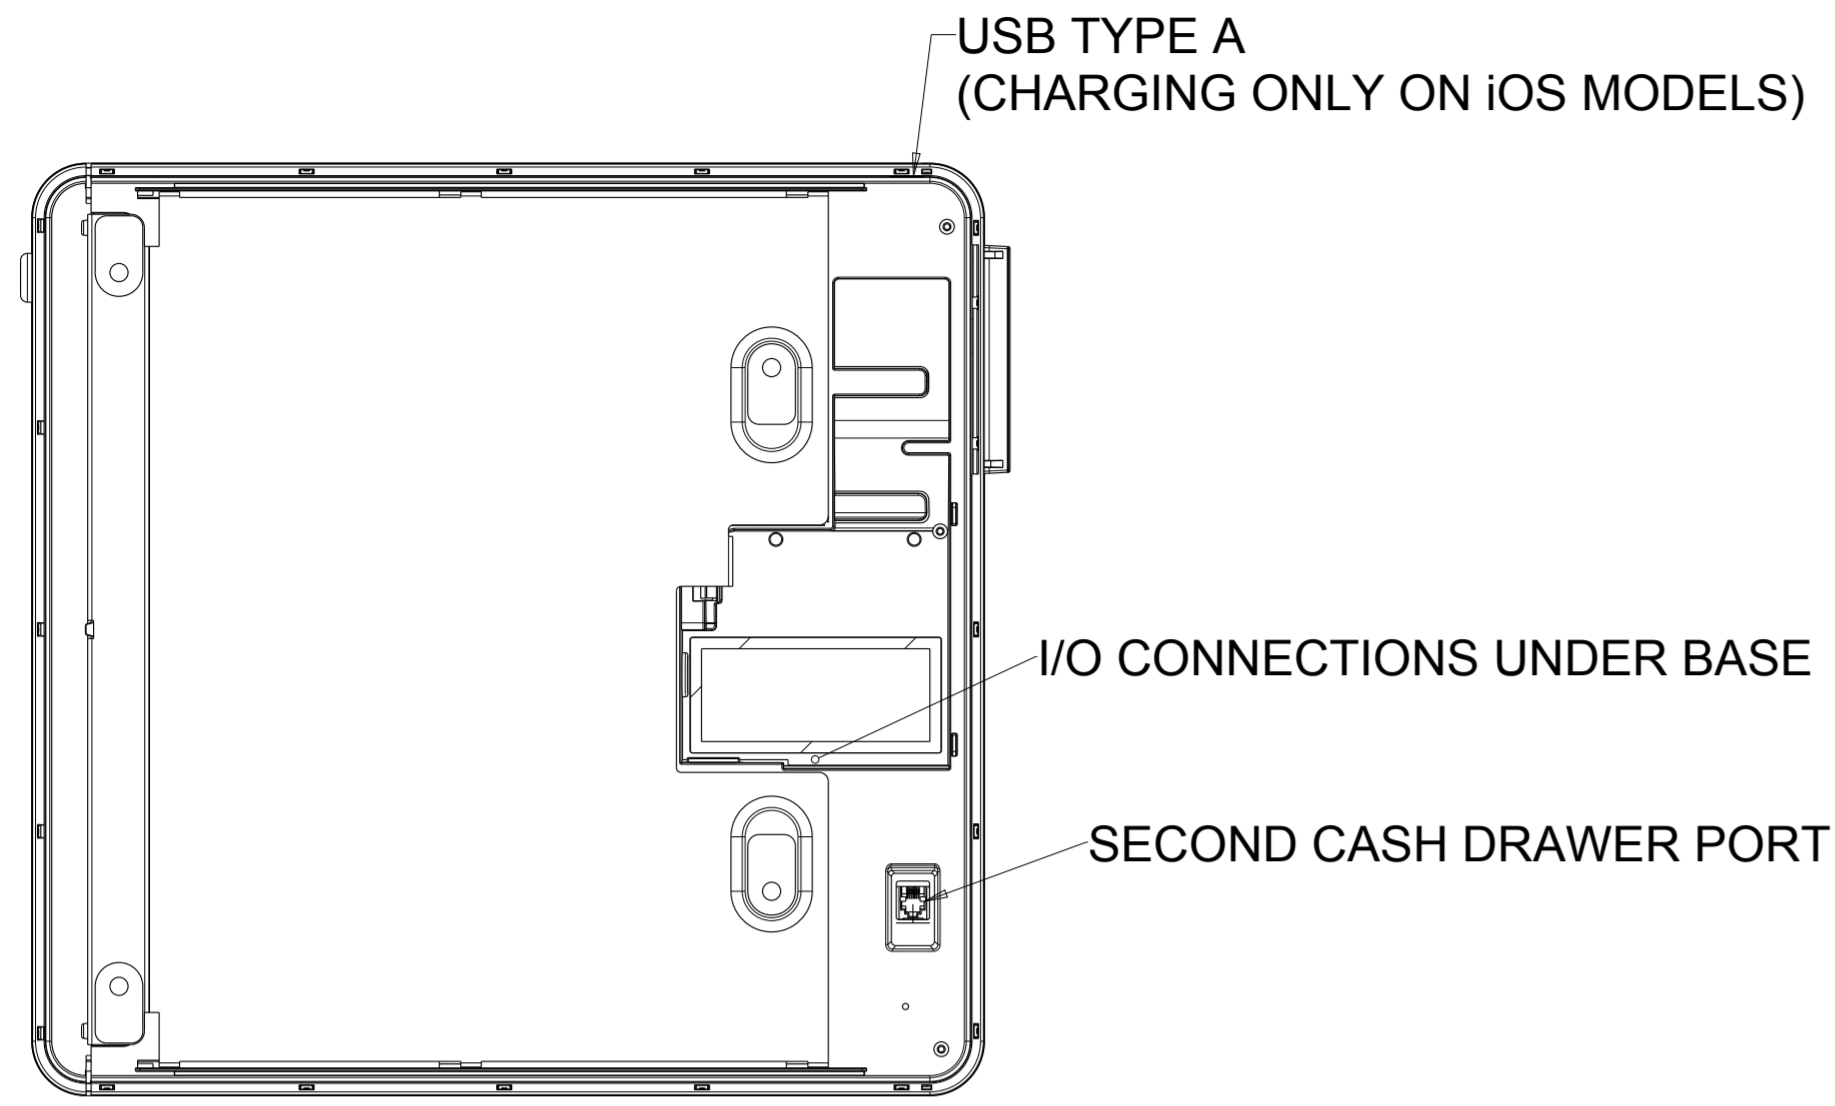

THRU HOLE FOR  
COUNTER MOUNTING, X4  
(SEE FIGURE A)

FIGURE A:  
SECURING BASE  
TO COUNTER TOP

REMOVE CASH  
DRAWER

REMOVE SCREWS  
4mm X 8L THREAD-FORMING  
SCREW, X2

REMOVE BASE PLATE  
TO MOUNT

WORLD WIDE MODEL CASH DRAWER