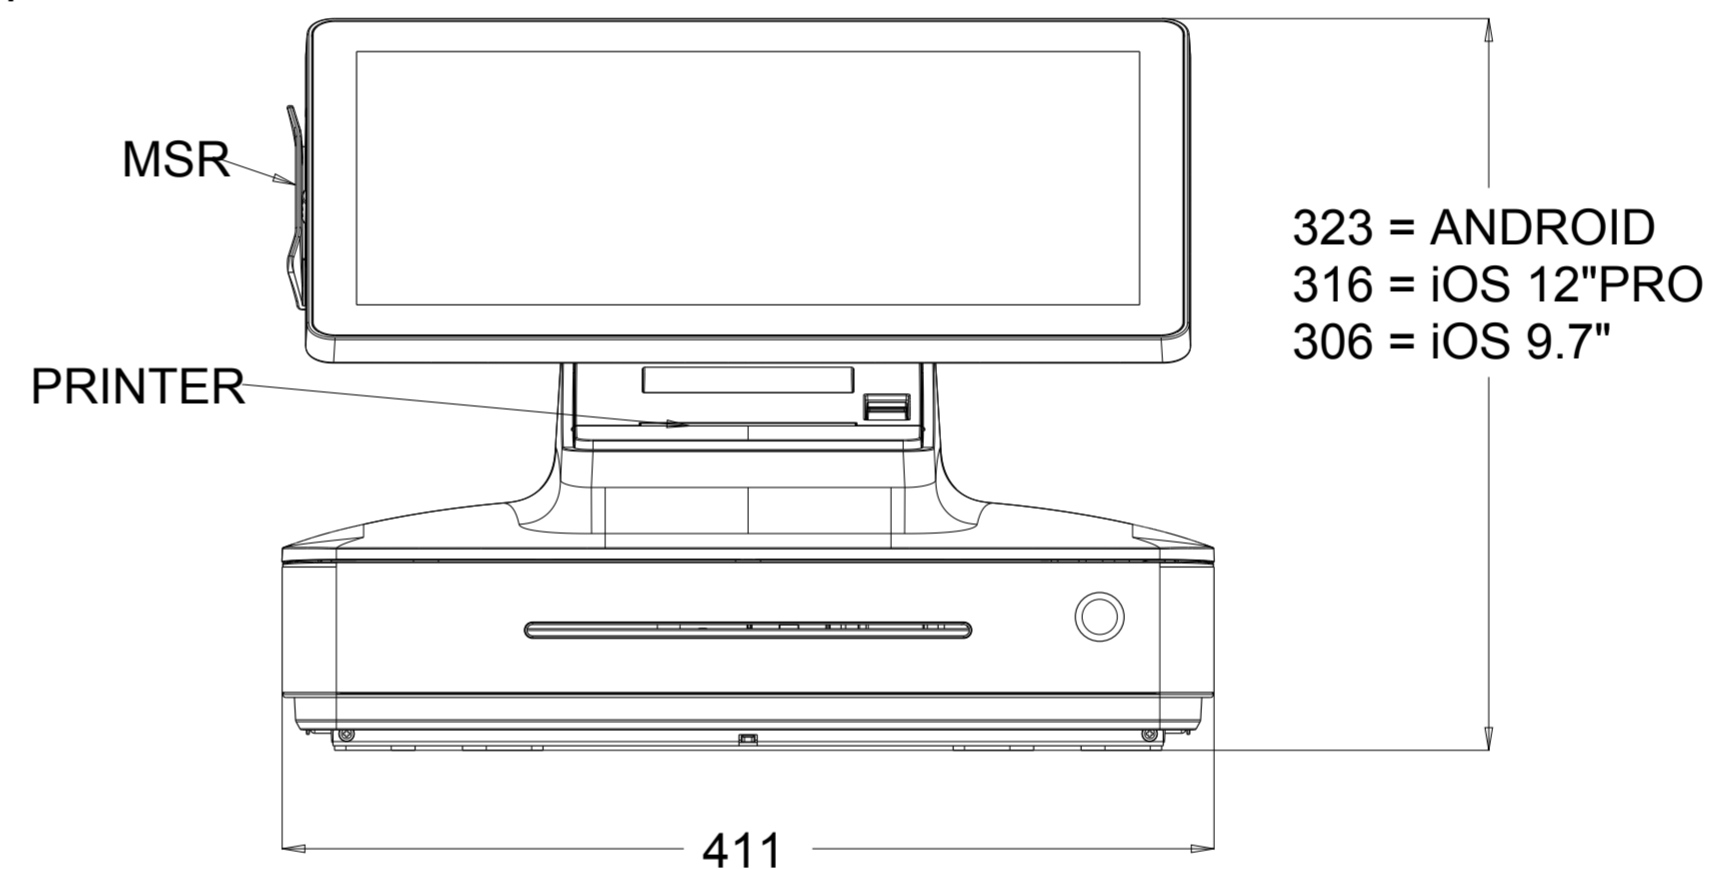

TITLE: PAYPOINT PLUS SERIES

PAYPOINT PLUS FOR iOS:  
9.7" I-PAD MODELS

PAYPOINT PLUS FOR iOS:  
12" I-PAD PRO

PAYPOINT PLUS FOR ANDROID

CUSTOMER DISPLAY AVAILABLE  
ON SOME MODELS.

DISPLAY TILT BACK  
(CUSTOMER FACING)

DISPLAY TILT  
FORWARD

MSR

PRINTER

323 = ANDROID  
316 = iOS 12"PRO  
306 = iOS 9.7"

SCANNER

105

420

FIGURE B:  
KENSINGTON LOCK  
RECEPTICAL UNDER BASE

THRU HOLE FOR  
COUNTER MOUNTING, X4  
(SEE FIGURE A)

FIGURE A:  
SECURING BASE  
TO COUNTER TOP

REMOVE CASH  
DRAWER

REMOVE SCREWS  
4mm X 8L THREAD-FORMING  
SCREW, X2

REMOVE BASE PLATE  
TO MOUNT

WORLD WIDE MODEL CASH DRAWER

WORLD WIDE MODEL CASH DRAWER