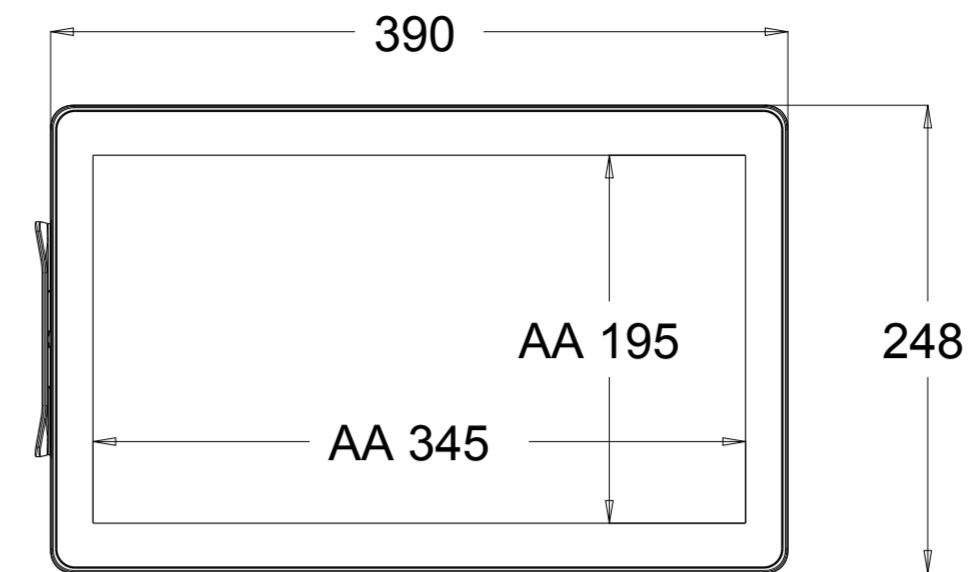

TITLE: PAYPOINT PLUS SERIES

PAYPOINT PLUS FOR iOS:  
9.7" I-PAD MODELS

PAYPOINT PLUS FOR iOS:  
12" I-PAD PRO

PAYPOINT PLUS FOR ANDROID

CUSTOMER DISPLAY AVAILABLE  
ON SOME MODELS.

DISPLAY TILT BACK  
(CUSTOMER FACING)

DISPLAY TILT  
FORWARD

MSR

PRINTER

323 = ANDROID  
316 = iOS 12"PRO  
306 = iOS 9.7"

SCANNER

105

420

FIGURE B:  
KENSINGTON LOCK  
RECEPTICAL UNDER BASE

THRU HOLE FOR  
COUNTER MOUNTING, X4  
(SEE FIGURE A)

FIGURE A:  
SECURING BASE  
TO COUNTER TOP

REMOVE CASH  
DRAWER

REMOVE SCREWS  
4mm X 8L THREAD-FORMING  
SCREW, X2

REMOVE BASE PLATE  
TO MOUNT

WORLD WIDE MODEL CASH DRAWER

WORLD WIDE MODEL CASH DRAWER