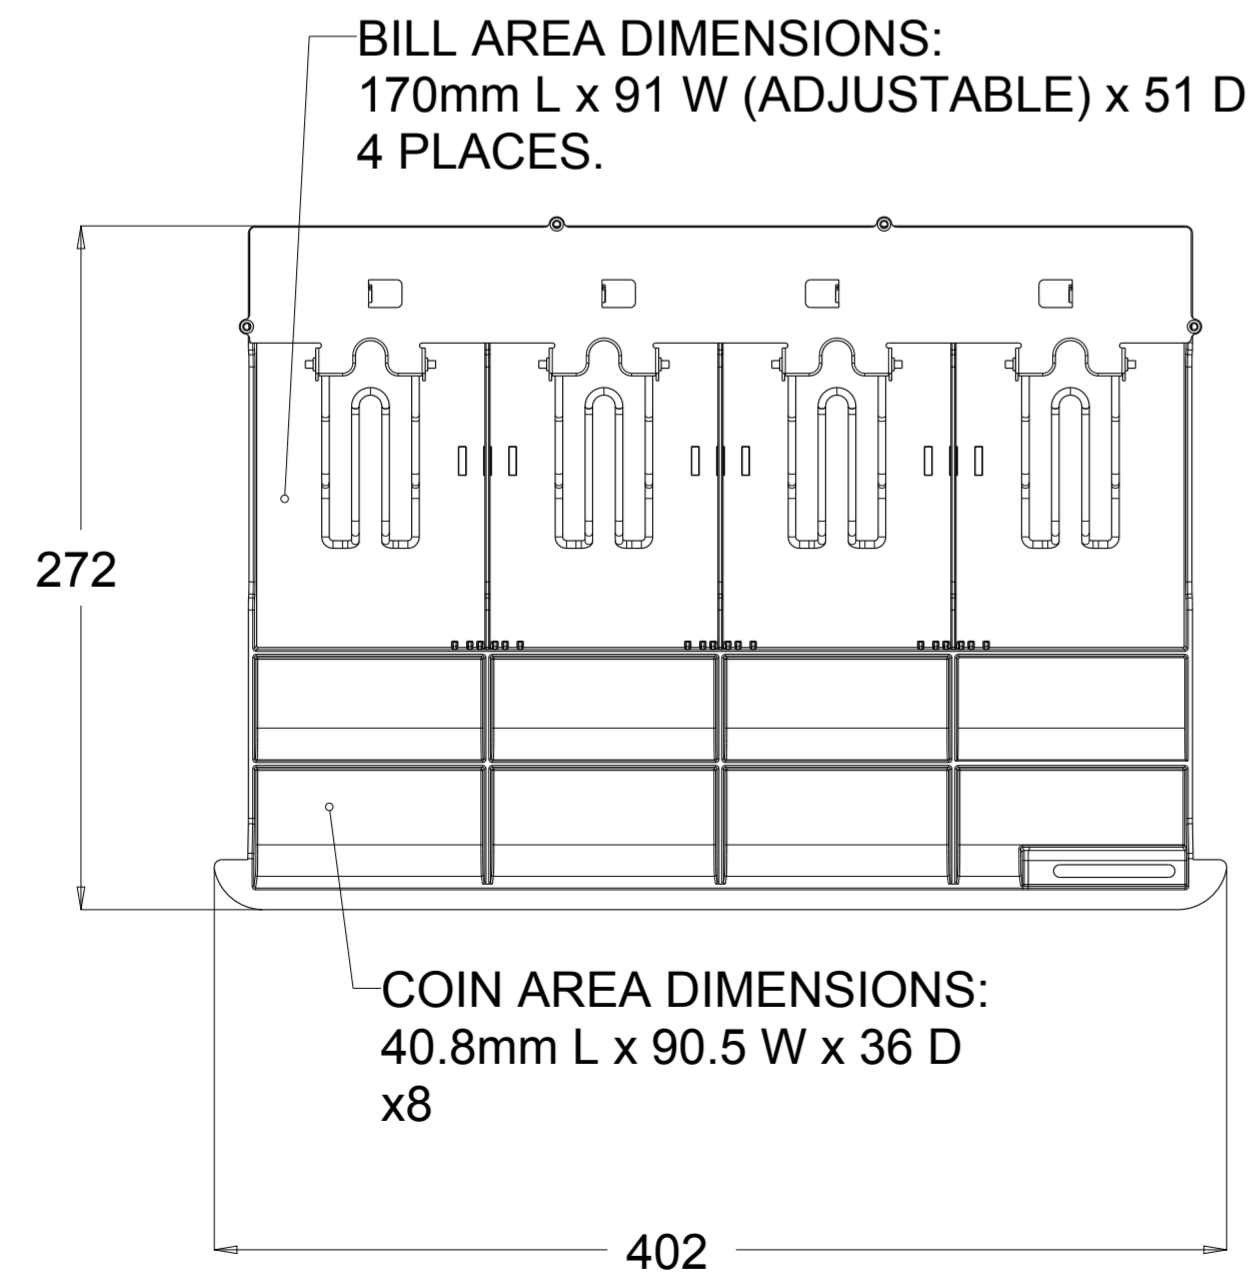

DISPLAY TILT  
FORWARD

MSR

PRINTER

323 = ANDROID  
316 = iOS 12"PRO  
306 = iOS 9.7"

SCANNER

105

420

FIGURE B:  
KENSINGTON LOCK  
RECEPTICAL UNDER BASE

THRU HOLE FOR  
COUNTER MOUNTING, X4  
(SEE FIGURE A)

FIGURE A:  
SECURING BASE  
TO COUNTER TOP

REMOVE CASH  
DRAWER

REMOVE SCREWS  
4mm X 8L THREAD-FORMING  
SCREW, X2

REMOVE BASE PLATE  
TO MOUNT

WORLD WIDE MODEL CASH DRAWER