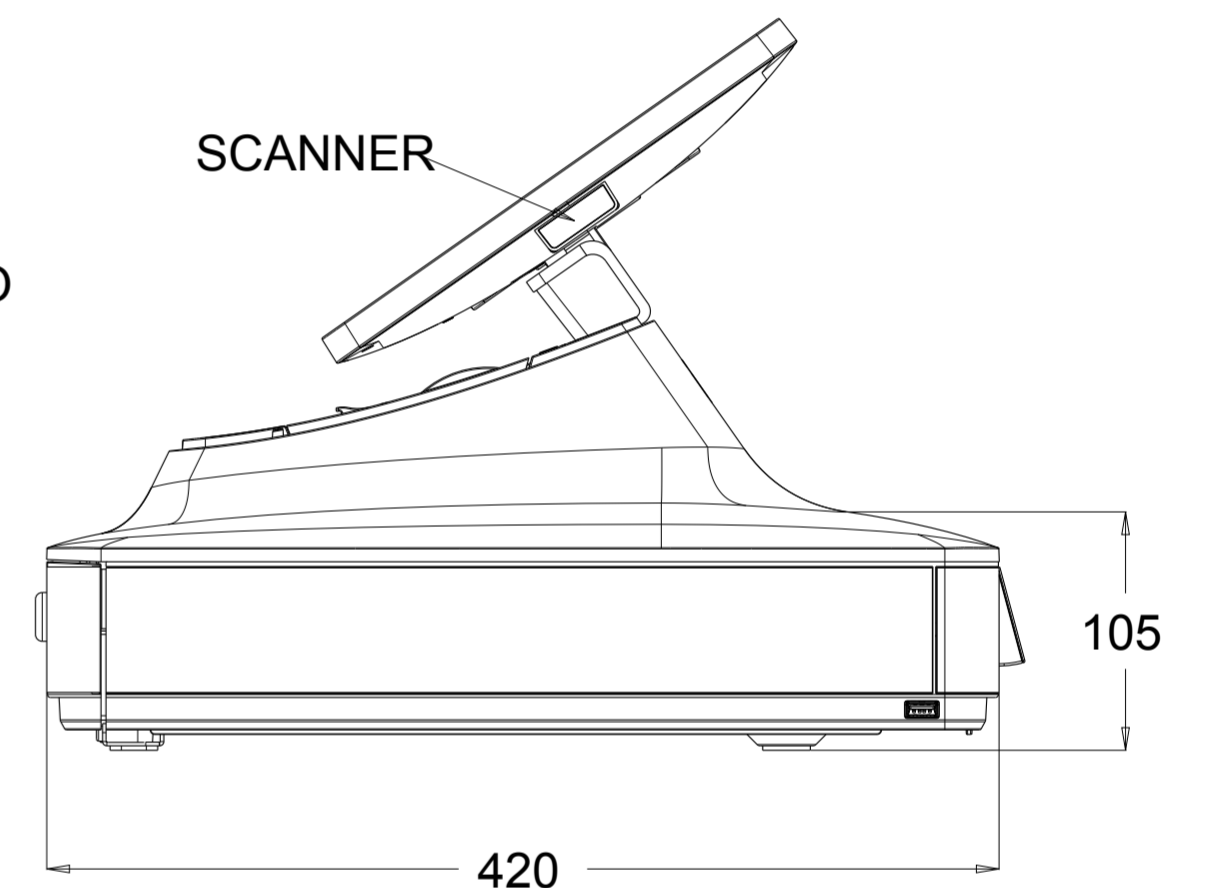

TITLE: PAYPOINT PLUS SERIES

PAYPOINT PLUS FOR iOS:  
9.7" I-PAD MODELS

PAYPOINT PLUS FOR iOS:  
12" I-PAD PRO

PAYPOINT PLUS FOR ANDROID

CUSTOMER DISPLAY AVAILABLE  
ON SOME MODELS.

DISPLAY TILT BACK  
(CUSTOMER FACING)

DISPLAY TILT  
FORWARD

MSR

PRINTER

323 = ANDROID  
316 = iOS 12"PRO  
306 = iOS 9.7"

SCANNER

105

420

FIGURE B:  
KENSINGTON LOCK  
RECEPTICAL UNDER BASE

THRU HOLE FOR  
COUNTER MOUNTING, X4  
(SEE FIGURE A)

FIGURE A:  
SECURING BASE  
TO COUNTER TOP

REMOVE CASH  
DRAWER

REMOVE SCREWS  
4mm X 8L THREAD-FORMING  
SCREW, X2

REMOVE BASE PLATE  
TO MOUNT

WORLD WIDE MODEL CASH DRAWER

WORLD WIDE MODEL CASH DRAWER