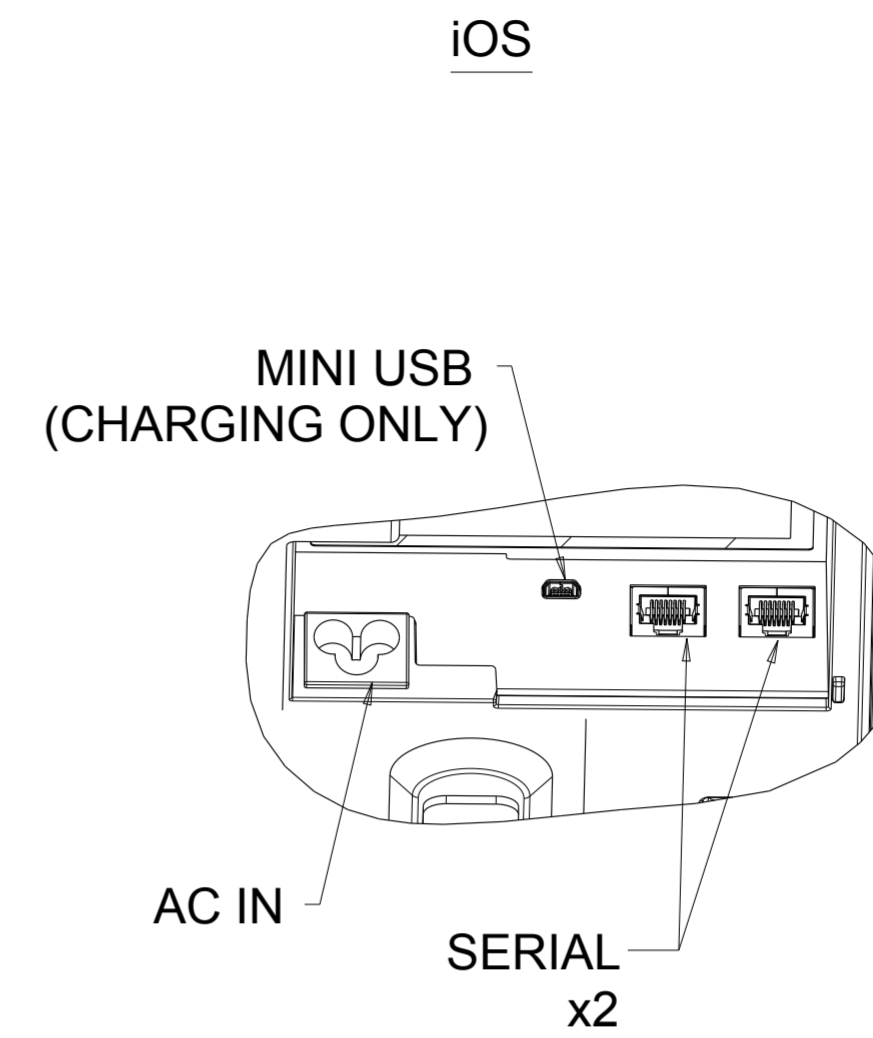

THRU HOLE FOR  
COUNTER MOUNTING, X4  
(SEE FIGURE A)

FIGURE A:  
SECURING BASE  
TO COUNTER TOP

REMOVE CASH  
DRAWER

REMOVE SCREWS  
4mm X 8L THREAD-FORMING  
SCREW, X2

REMOVE BASE PLATE  
TO MOUNT

WORLD WIDE MODEL CASH DRAWER