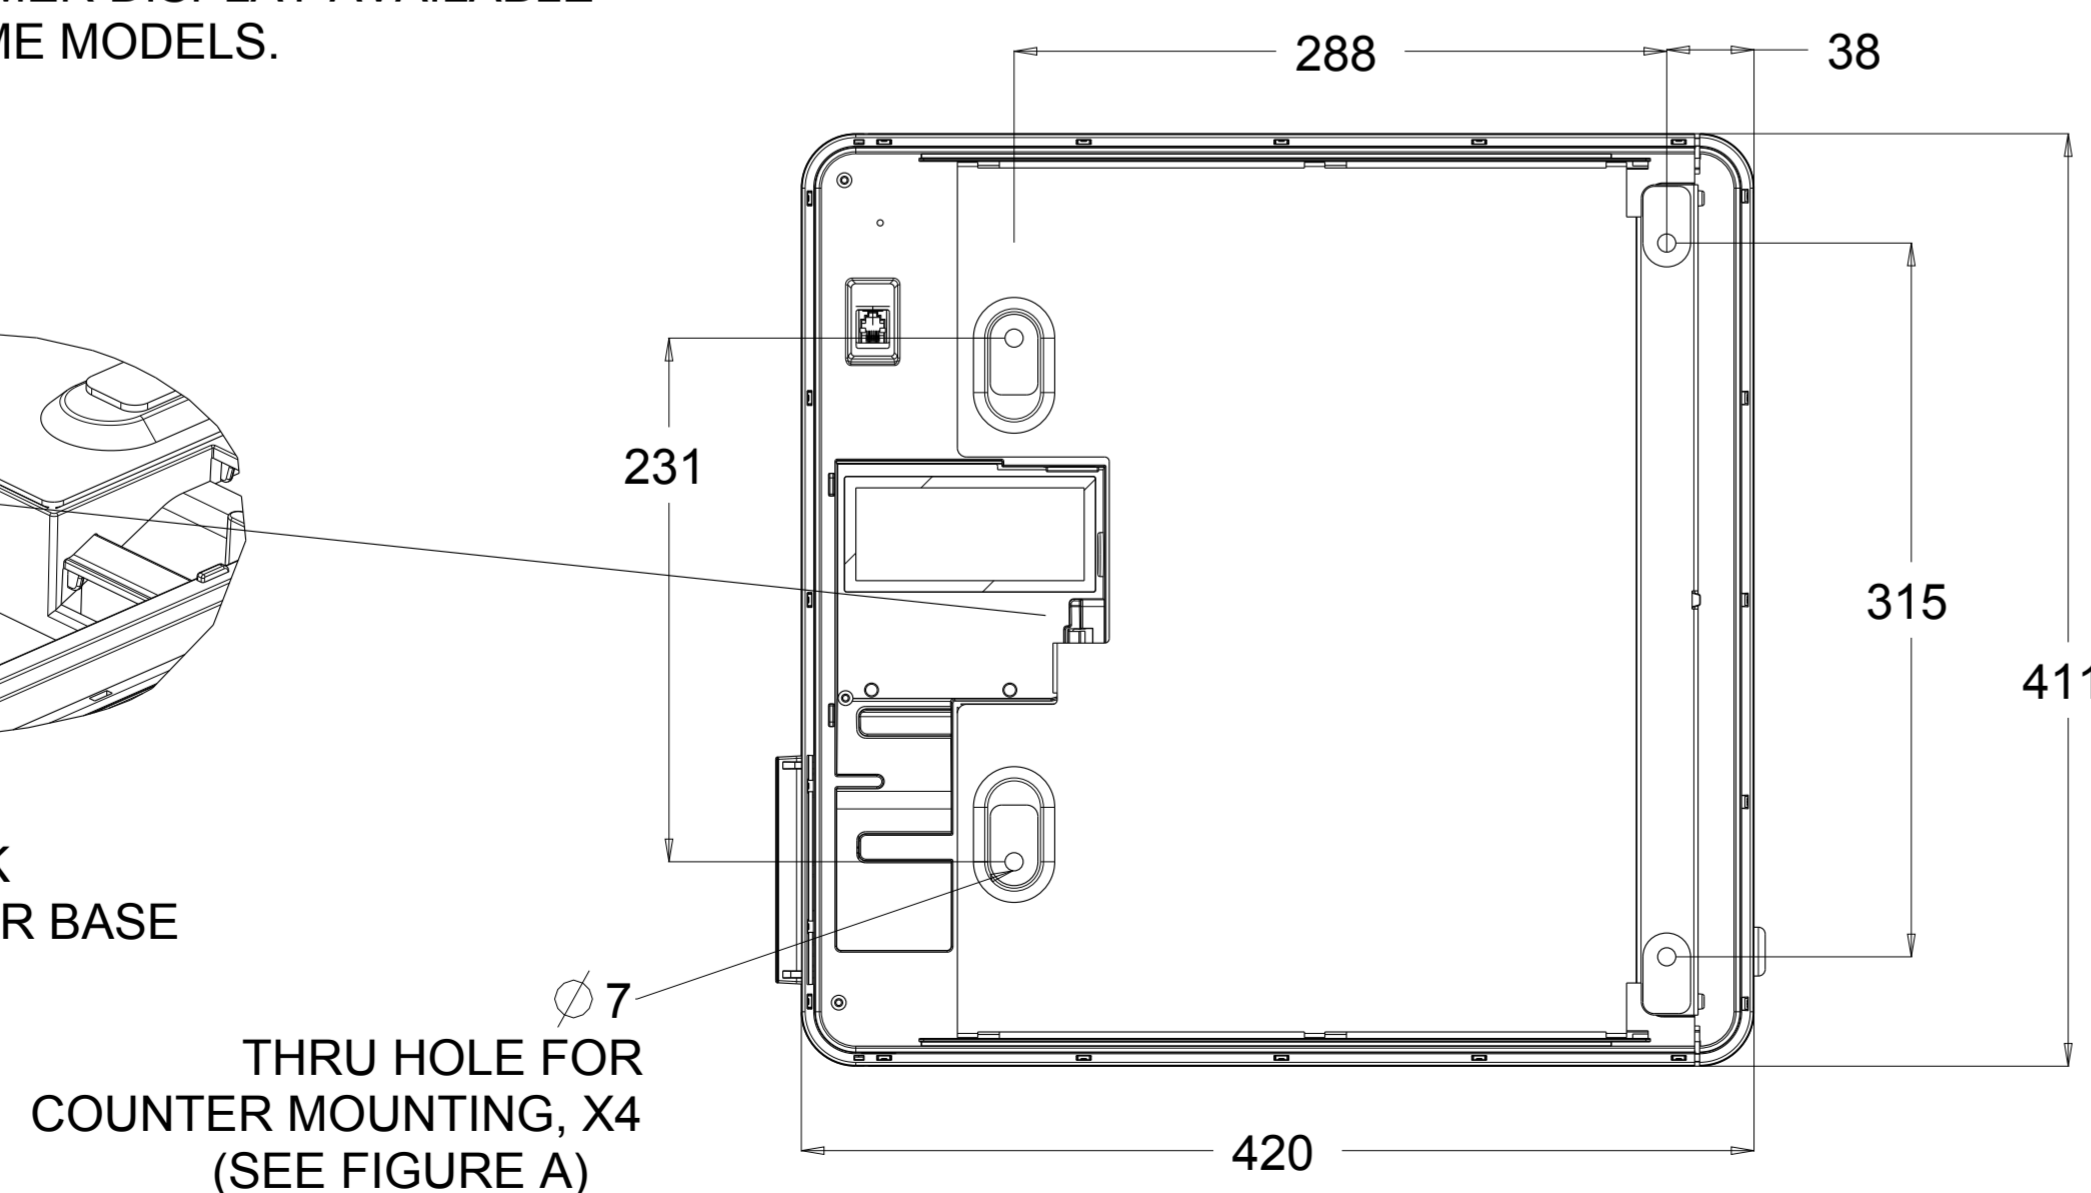

TITLE: PAYPOINT PLUS SERIES

PAYPOINT PLUS FOR iOS:  
9.7" I-PAD MODELS

PAYPOINT PLUS FOR iOS:  
12" I-PAD PRO

PAYPOINT PLUS FOR ANDROID

CUSTOMER DISPLAY AVAILABLE  
ON SOME MODELS.

DISPLAY TILT BACK  
(CUSTOMER FACING)

DISPLAY TILT  
FORWARD

MSR

PRINTER

323 = ANDROID  
316 = iOS 12"PRO  
306 = iOS 9.7"

SCANNER

105

420

FIGURE B:  
KENSINGTON LOCK  
RECEPTICAL UNDER BASE

THRU HOLE FOR  
COUNTER MOUNTING, X4  
(SEE FIGURE A)

FIGURE A:  
SECURING BASE  
TO COUNTER TOP

REMOVE CASH  
DRAWER

REMOVE SCREWS  
4mm X 8L THREAD-FORMING  
SCREW, X2

REMOVE BASE PLATE  
TO MOUNT

WORLD WIDE MODEL CASH DRAWER

WORLD WIDE MODEL CASH DRAWER