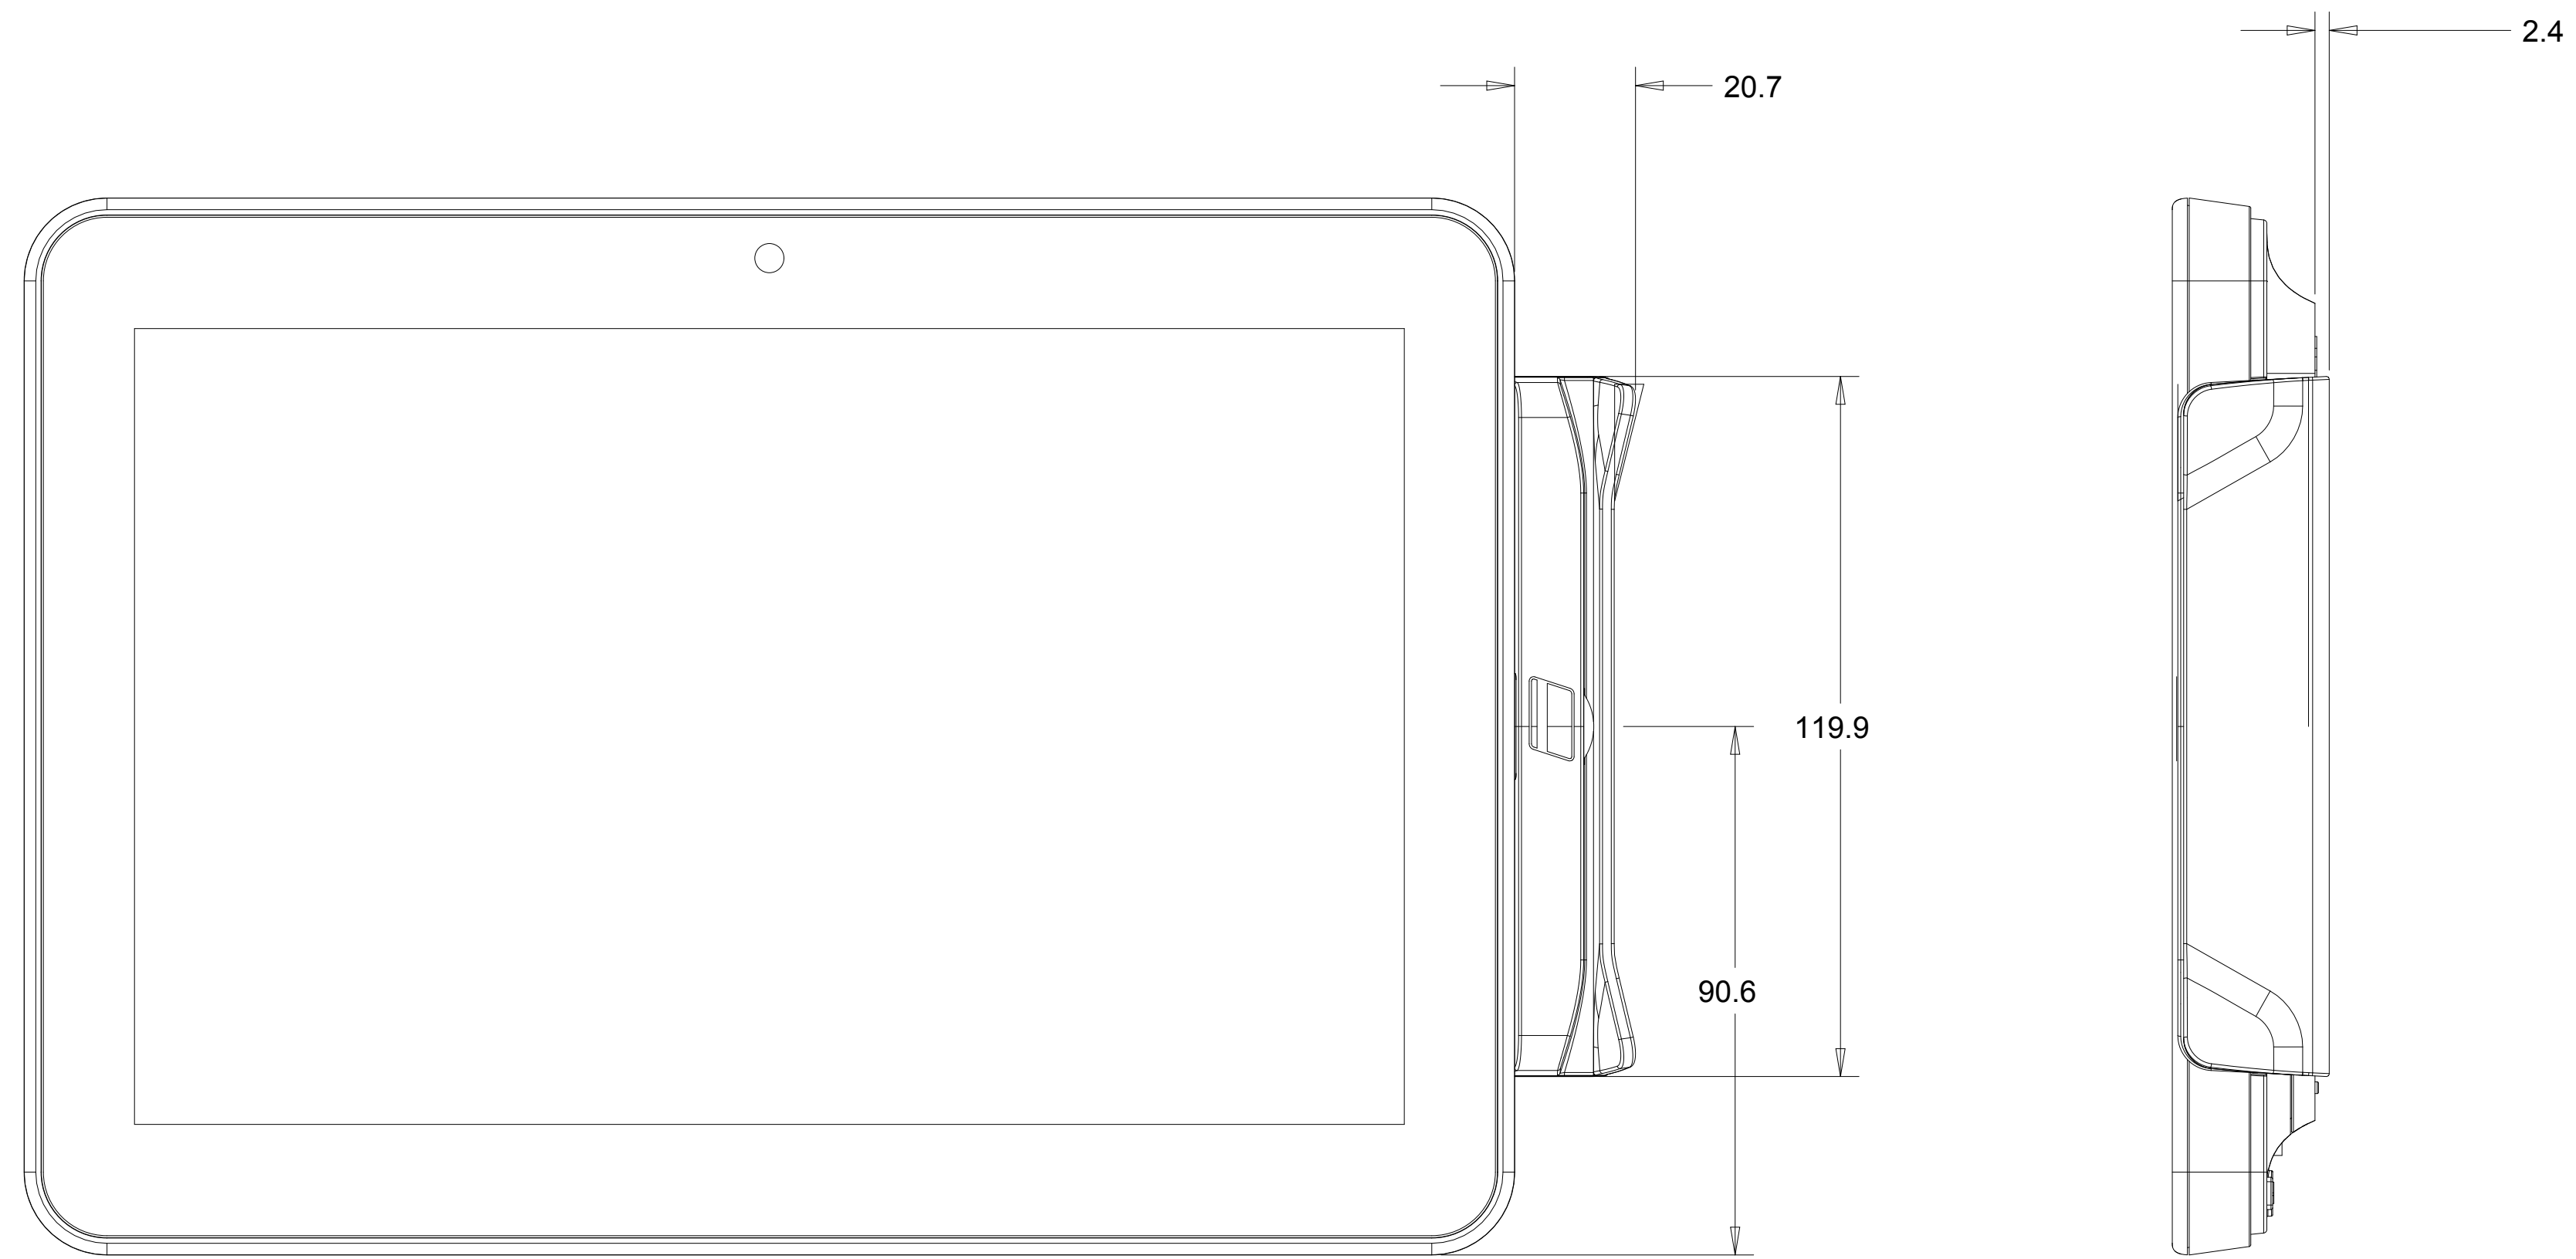

DIMENSIONAL DRAWING: 10IN AAIO

UNDER CELLULAR DOCK COVER

DIMENSIONS ARE IN MILLIMETERS

elo

MS601629
DATE: 8/05/2017
REV: C

OPTIONAL MSR KIT P/N: E001002

OPTIONAL LOW PROFILE WALLMOUNT KIT P/N: E160491

NOTE: NOT COMPATIBLE WITH 2D BARCODE SCANNER P/N E926356

NOTE: NO OTHER PERIPHERALS CAN BE MOUNTED IN THIS LOCATION WHEN USING THIS WALLMOUNT

WALL MUST HAVE HOLES DRILLED TO ALLOW CABLES TO PASS THROUGH

OPTIONAL BAR CODE SCANNER KIT P/N: E093433

SCANNER HEAD ROTATES 180 DEGREES