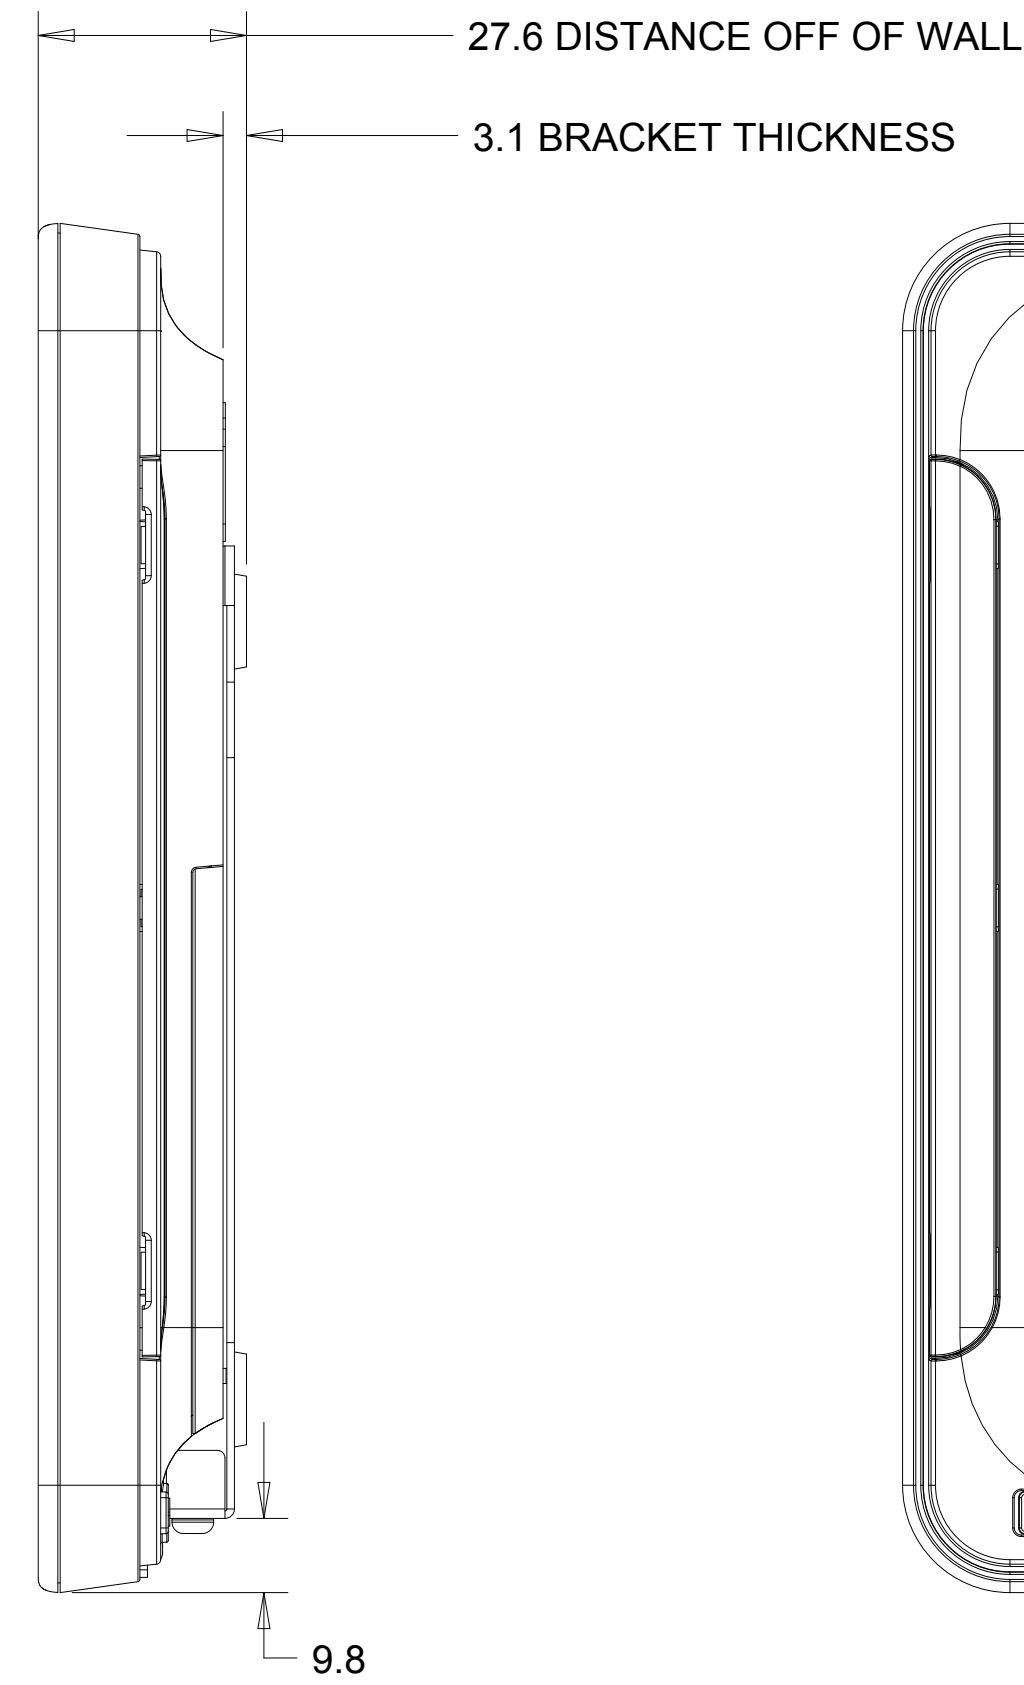

DIMENSIONAL DRAWING: 10IN AAIO

UNDER CELLULAR DOCK COVER

DIMENSIONS ARE IN MILLIMETERS

elo

MS601629
DATE: 8/05/2017
REV: C

OPTIONAL MSR KIT P/N: E001002

OPTIONAL LOW PROFILE WALLMOUNT KIT P/N: E160491

NOTE: NOT COMPATIBLE WITH 2D BARCODE SCANNER P/N E926356

NOTE: NO OTHER PERIPHERALS CAN BE MOUNTED IN THIS LOCATION WHEN USING THIS WALLMOUNT

WALL MUST HAVE HOLES DRILLED TO ALLOW CABLES TO PASS THROUGH

OPTIONAL BAR CODE SCANNER KIT P/N: E093433

SCANNER HEAD ROTATES 180 DEGREES