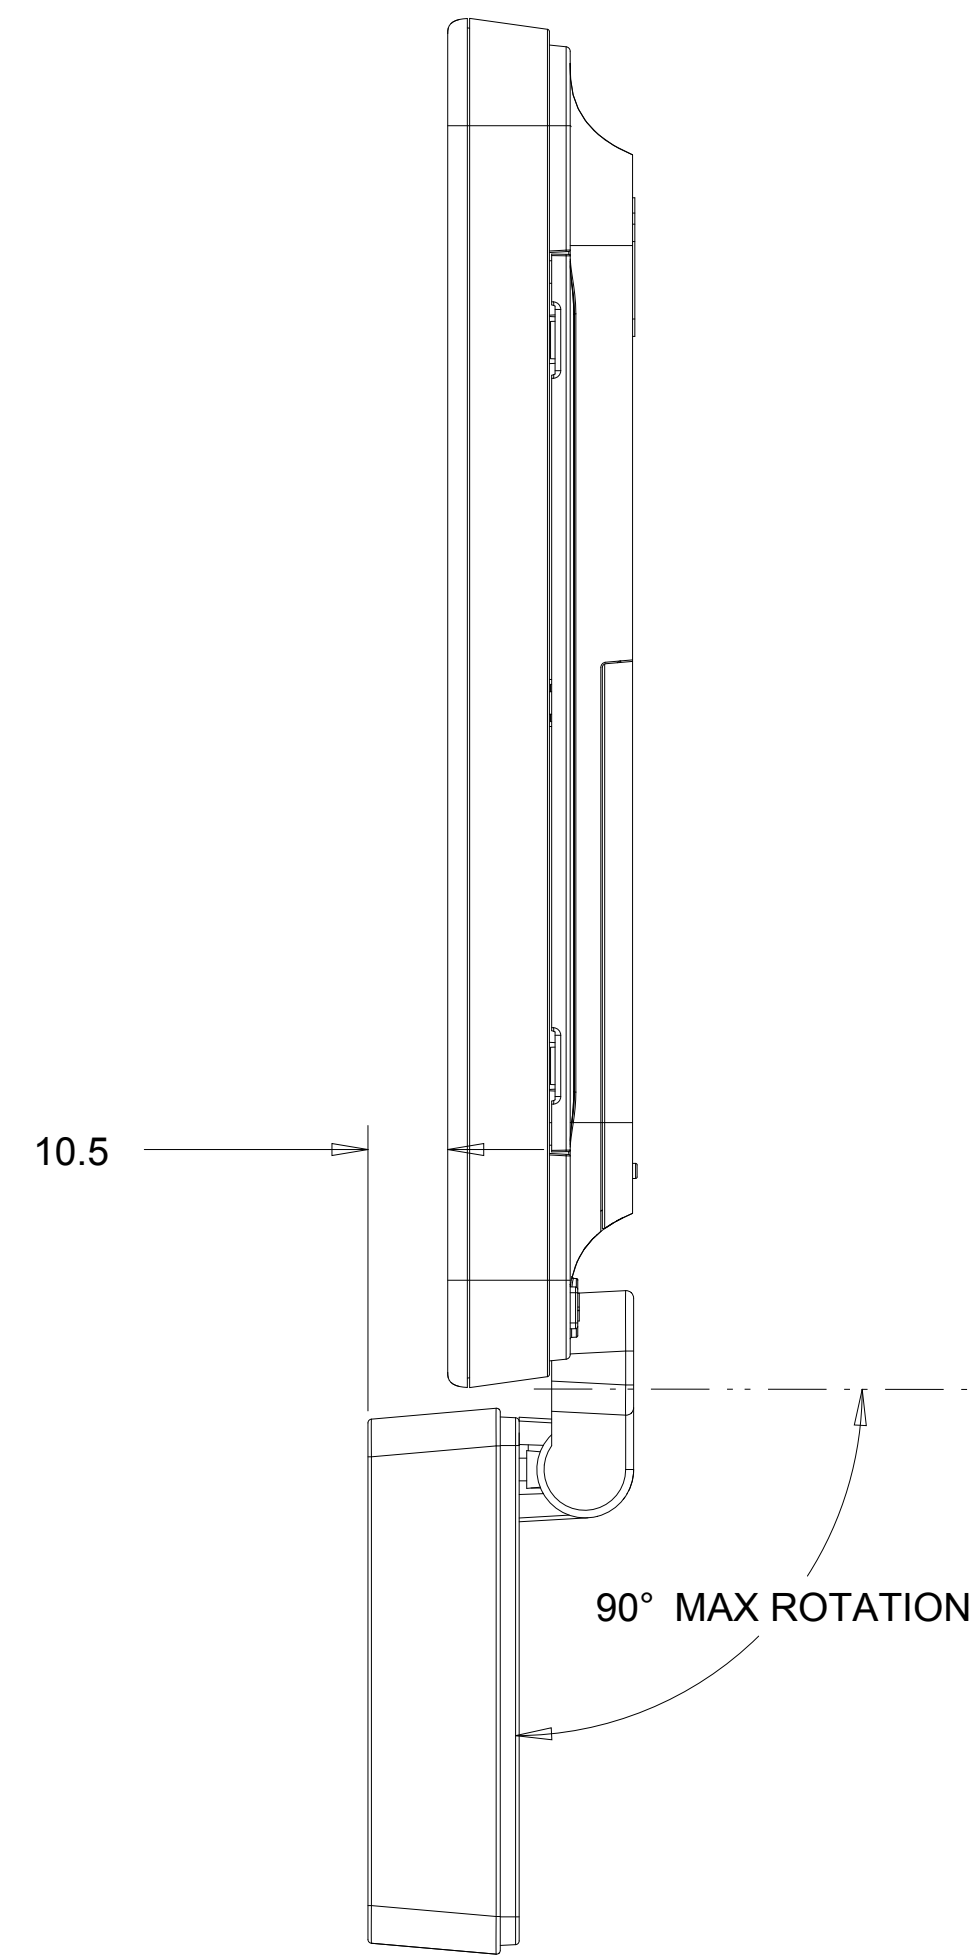

OPTIONAL NFC ADAPTER KIT P/N: E001004