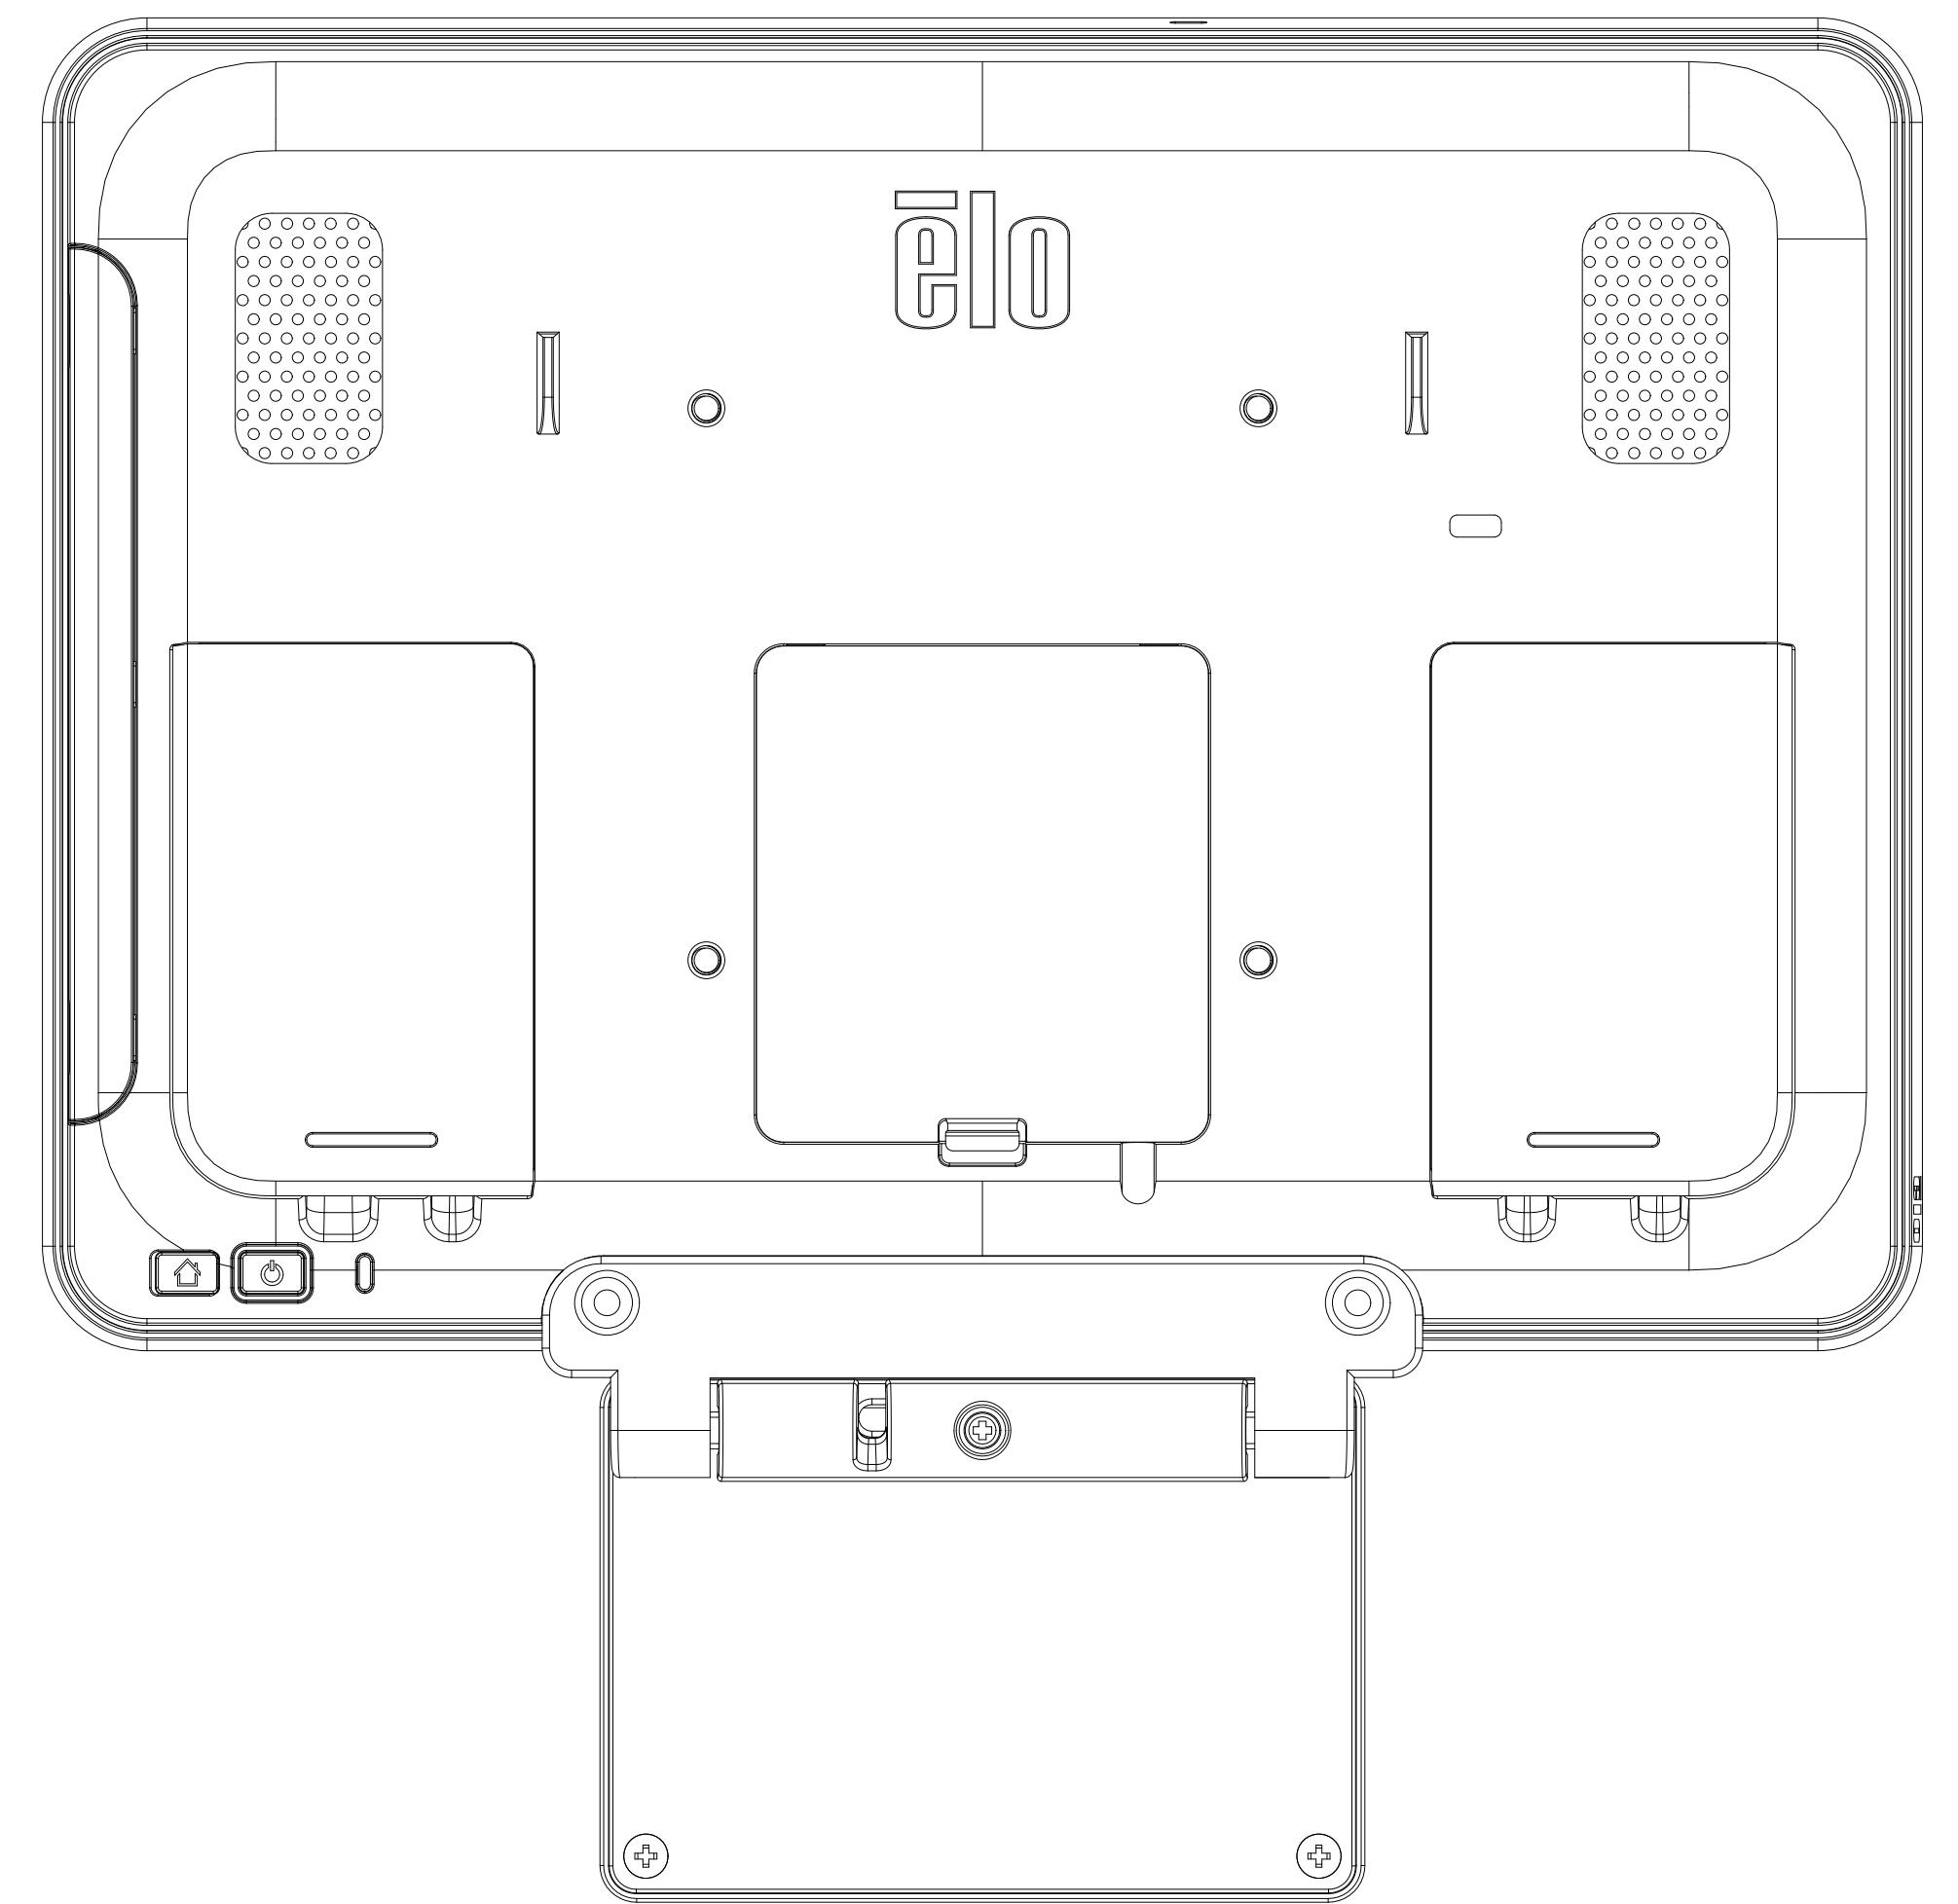

OPTIONAL NFC ADAPTER KIT P/N: E001004