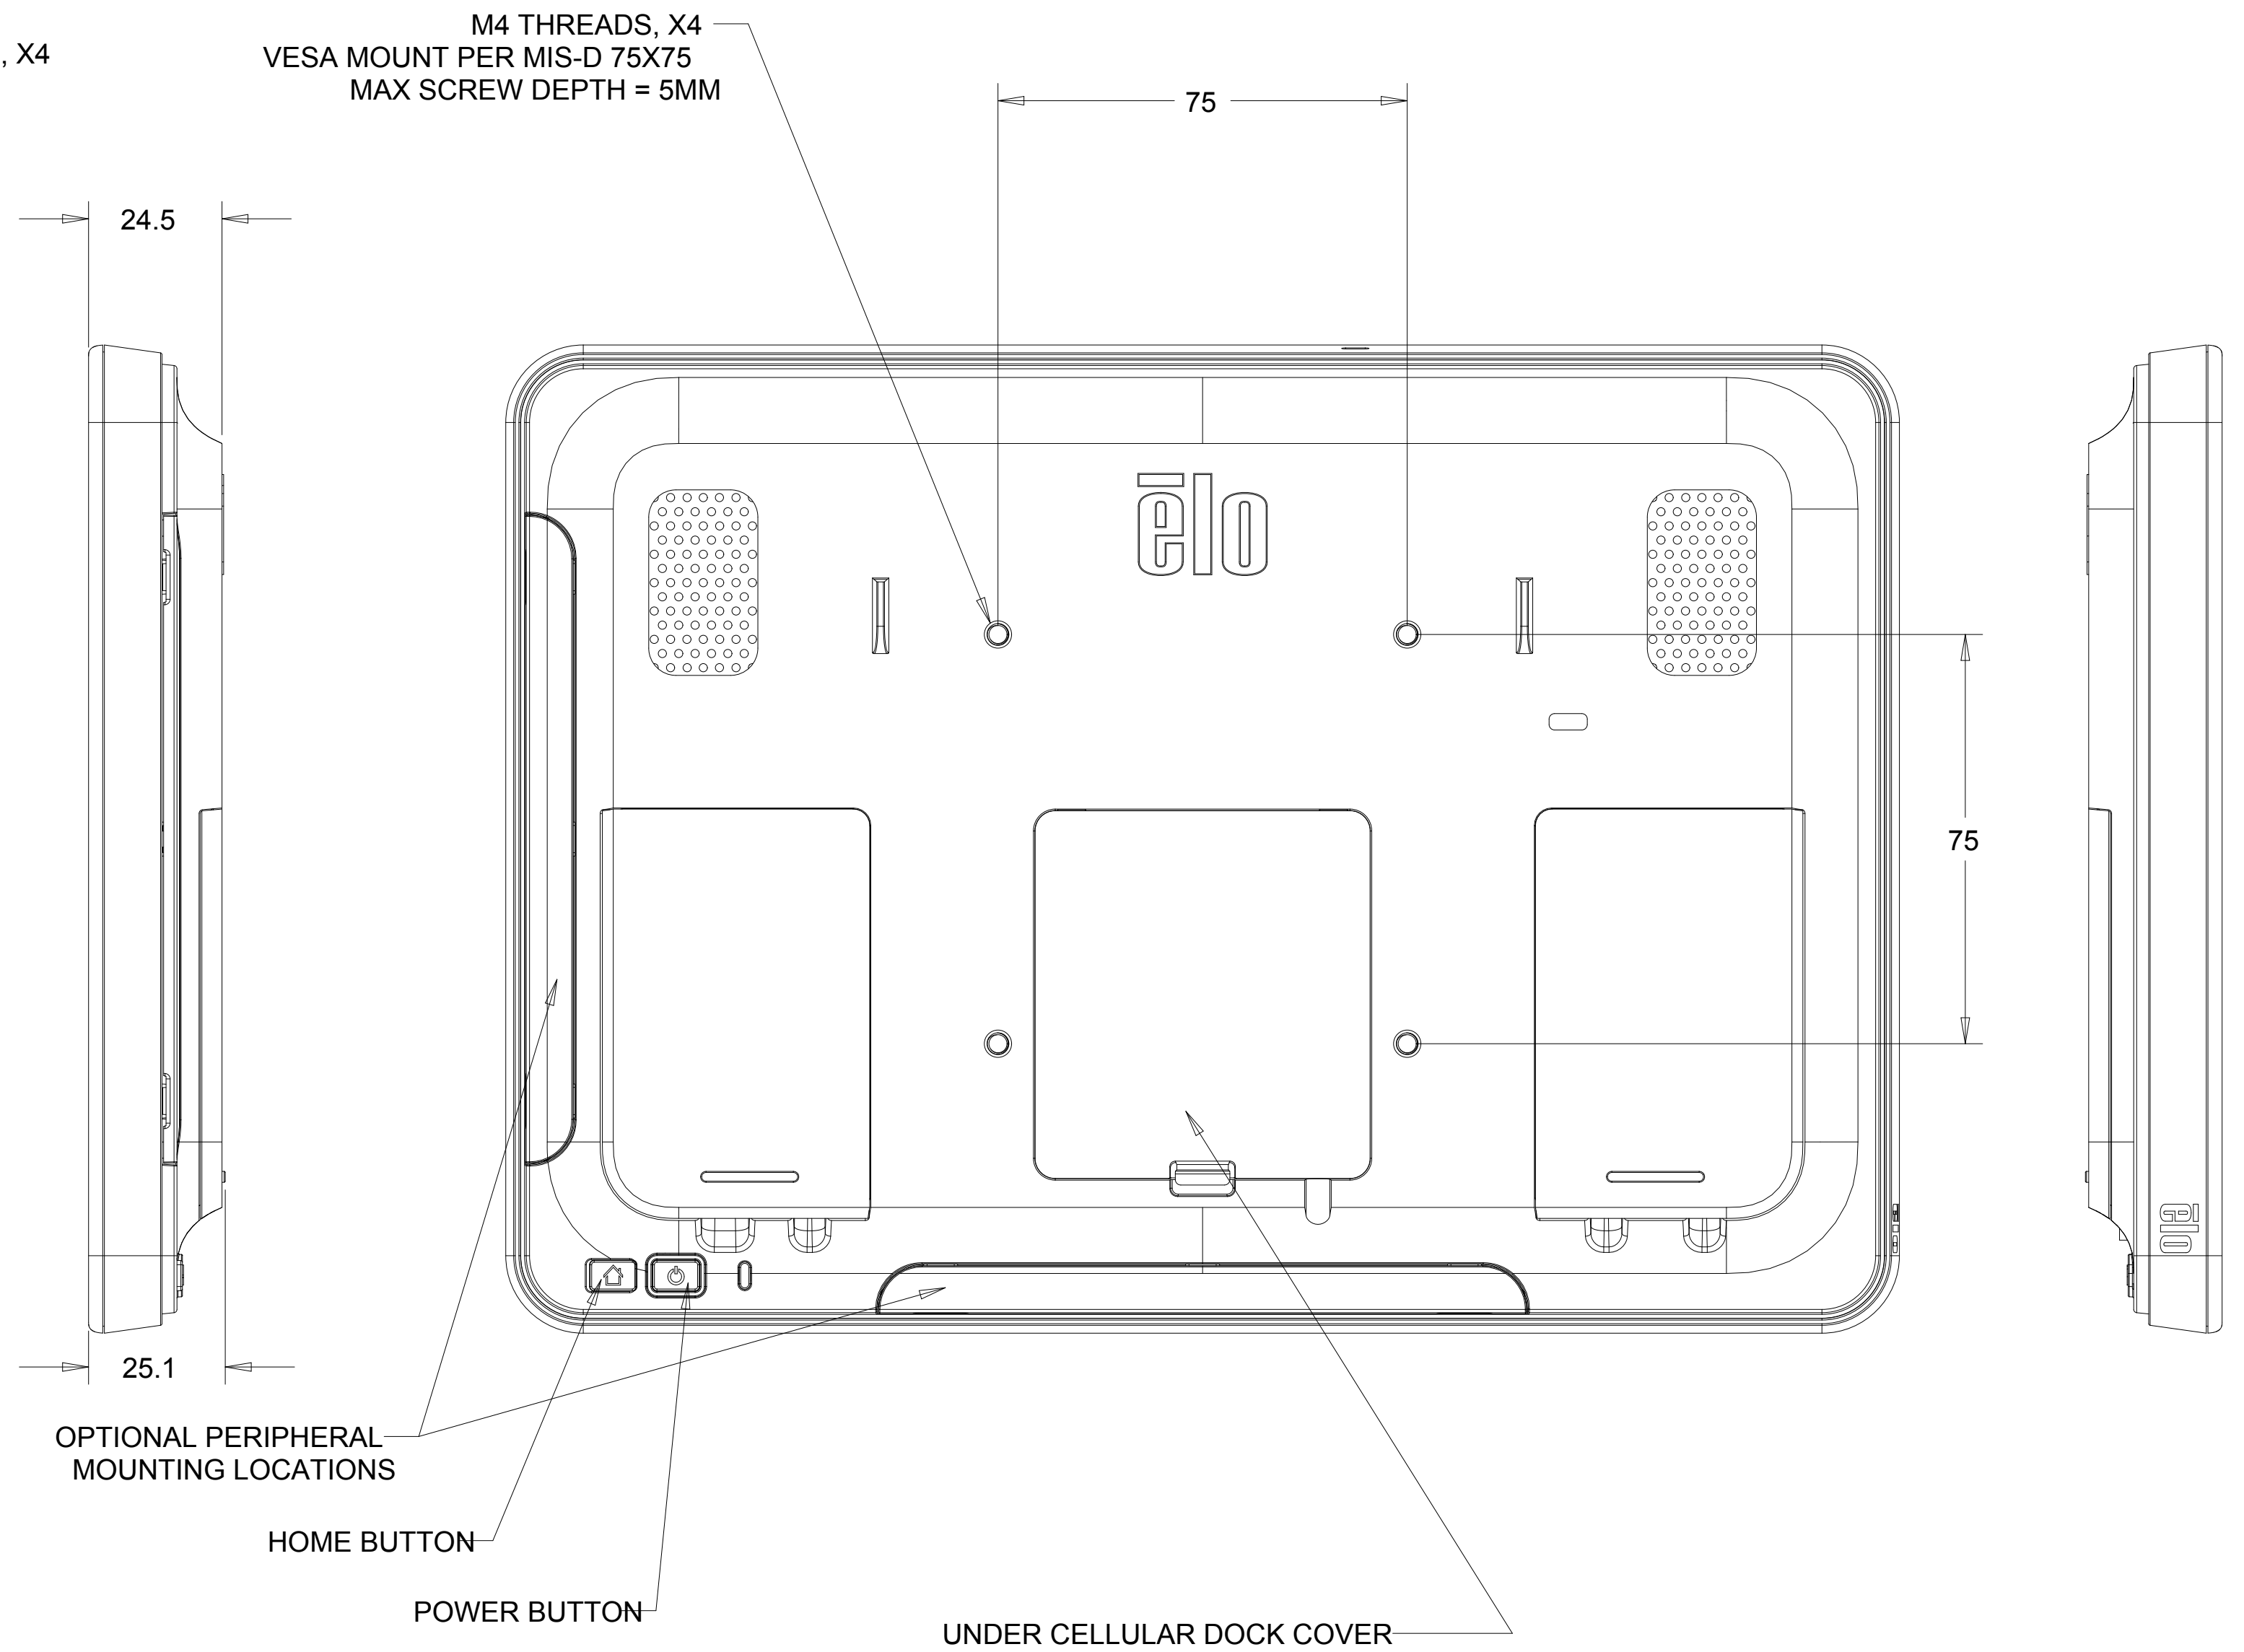

DIMENSIONAL DRAWING: 10IN AAIO

UNDER CELLULAR DOCK COVER

DIMENSIONS ARE IN MILLIMETERS

elo

MS601629
DATE: 8/05/2017
REV: C

OPTIONAL MSR KIT P/N: E001002

OPTIONAL LOW PROFILE WALLMOUNT KIT P/N: E160491

NOTE: NOT COMPATIBLE WITH 2D BARCODE SCANNER P/N E926356

NOTE: NO OTHER PERIPHERALS CAN BE MOUNTED IN THIS LOCATION WHEN USING THIS WALLMOUNT

WALL MUST HAVE HOLES DRILLED TO ALLOW CABLES TO PASS THROUGH

OPTIONAL BAR CODE SCANNER KIT P/N: E093433

SCANNER HEAD ROTATES 180 DEGREES