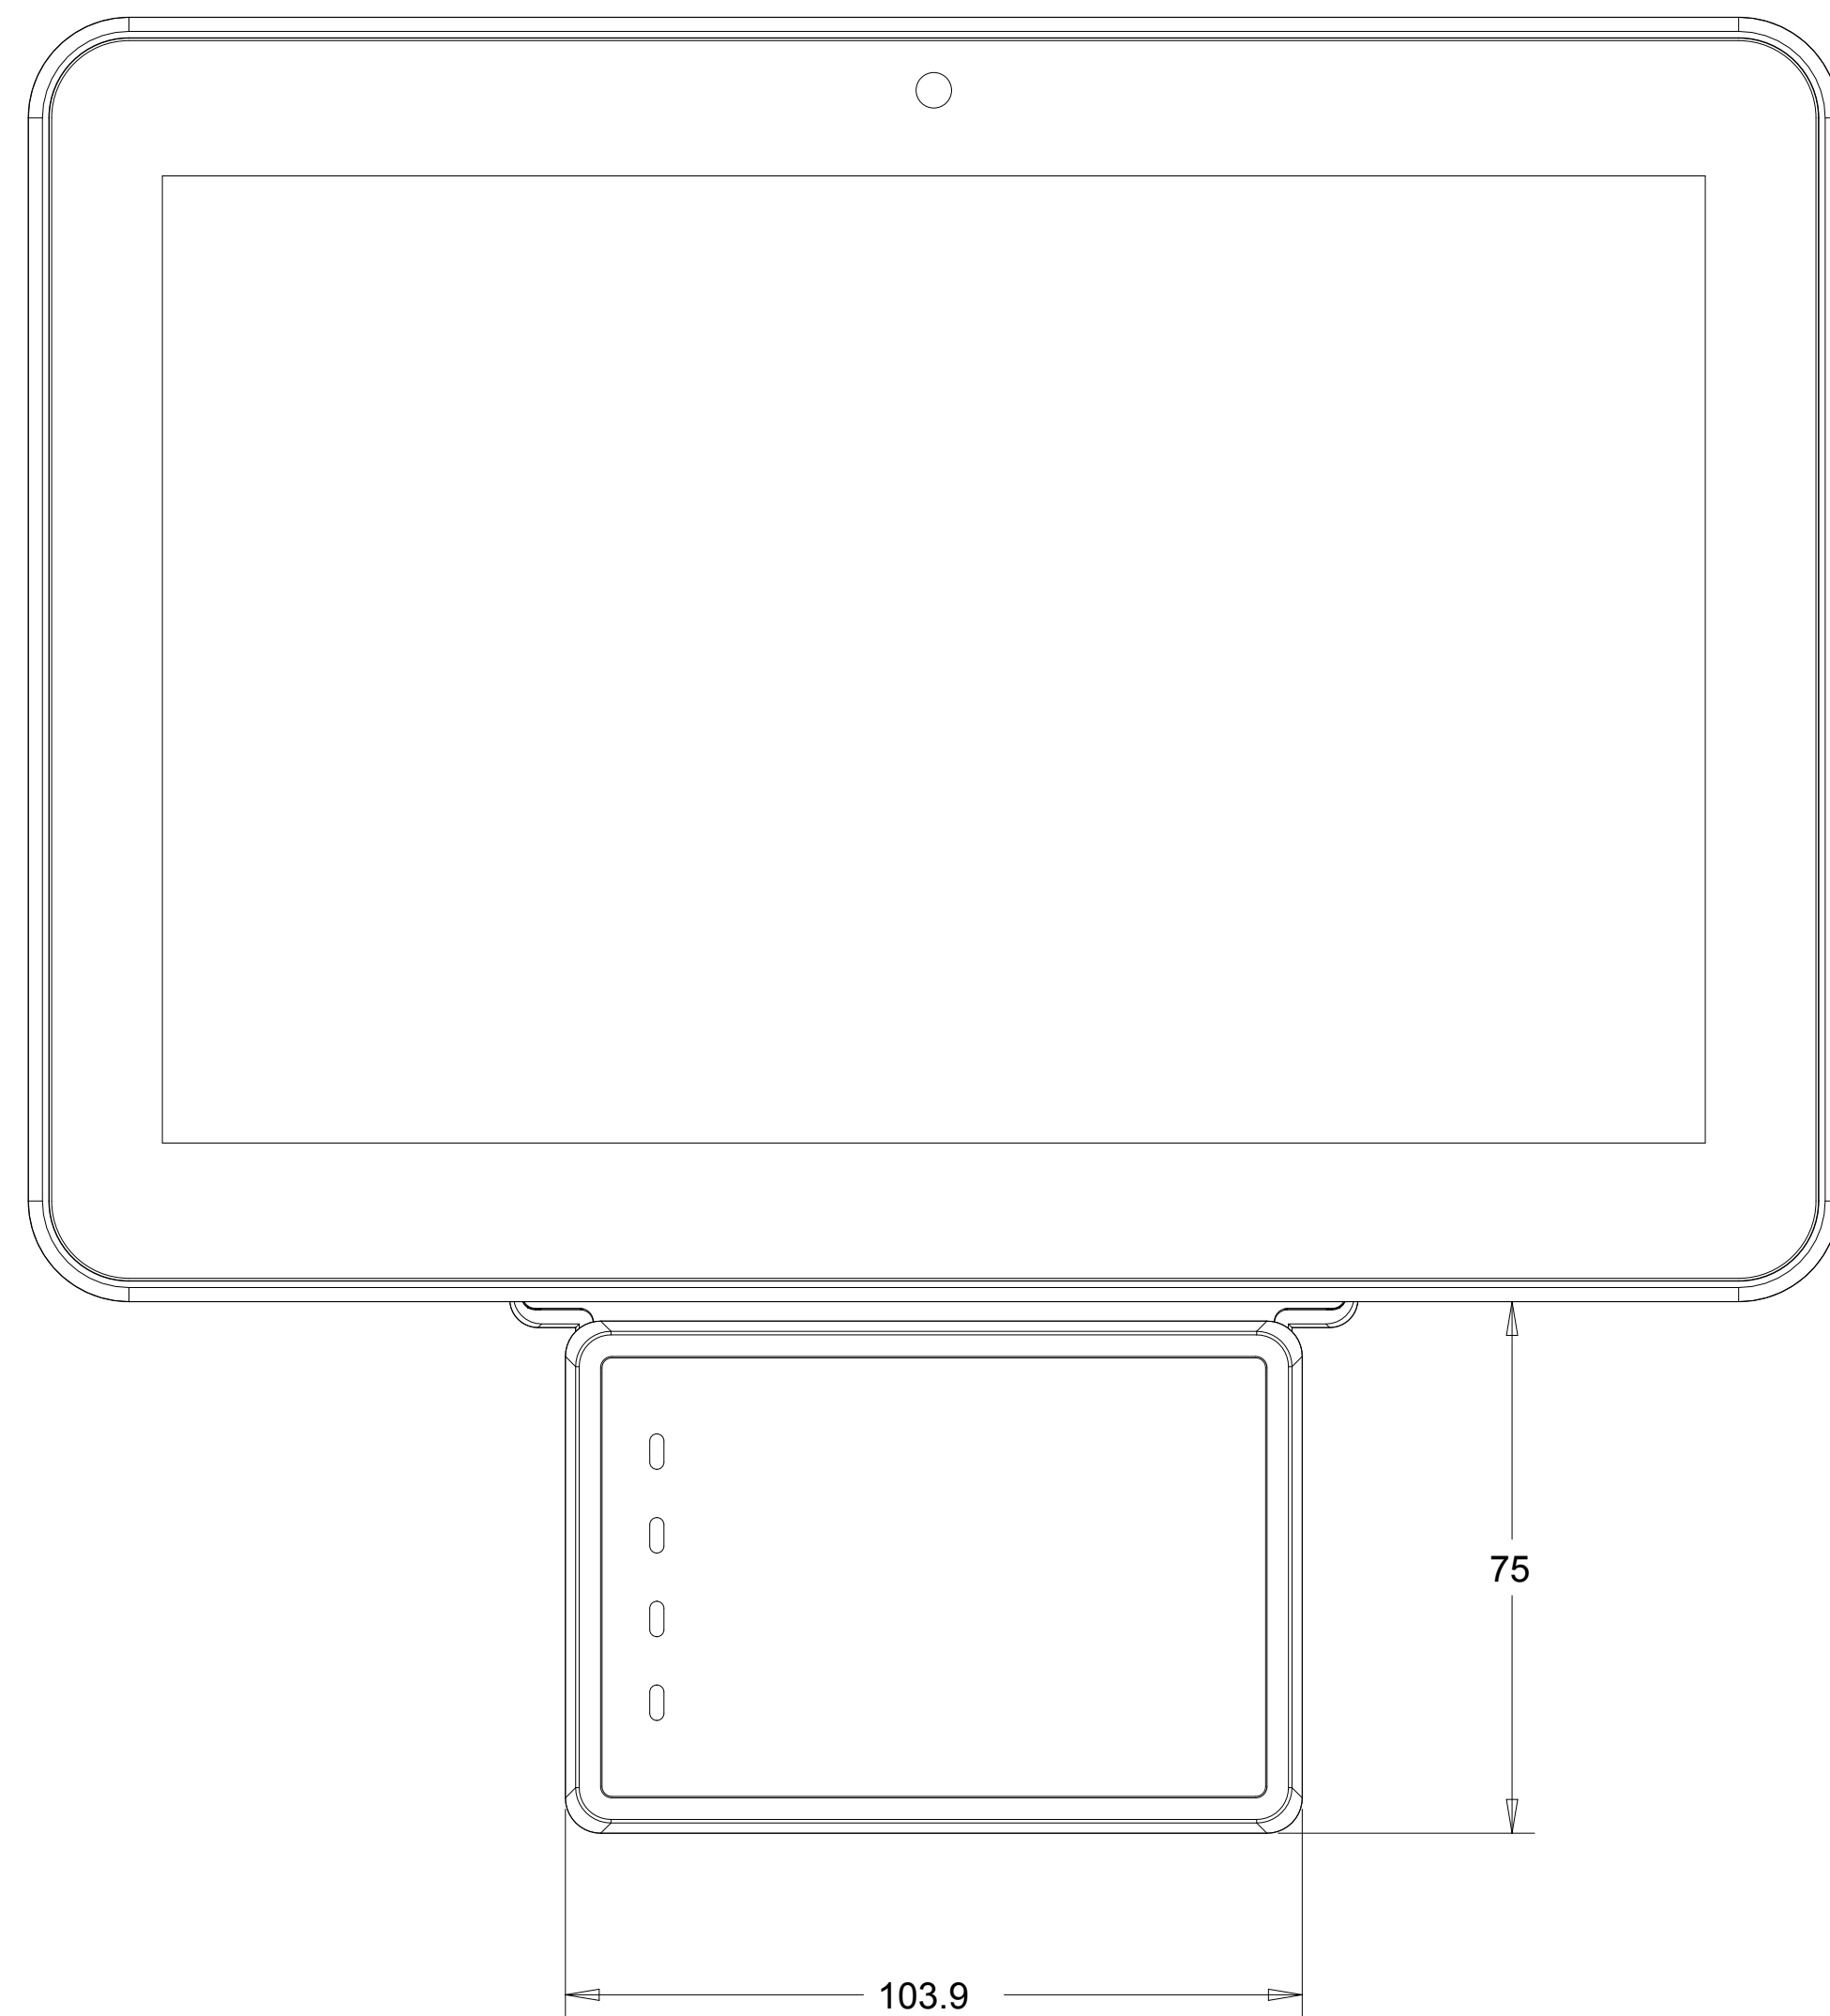

OPTIONAL NFC ADAPTER KIT P/N: E001004