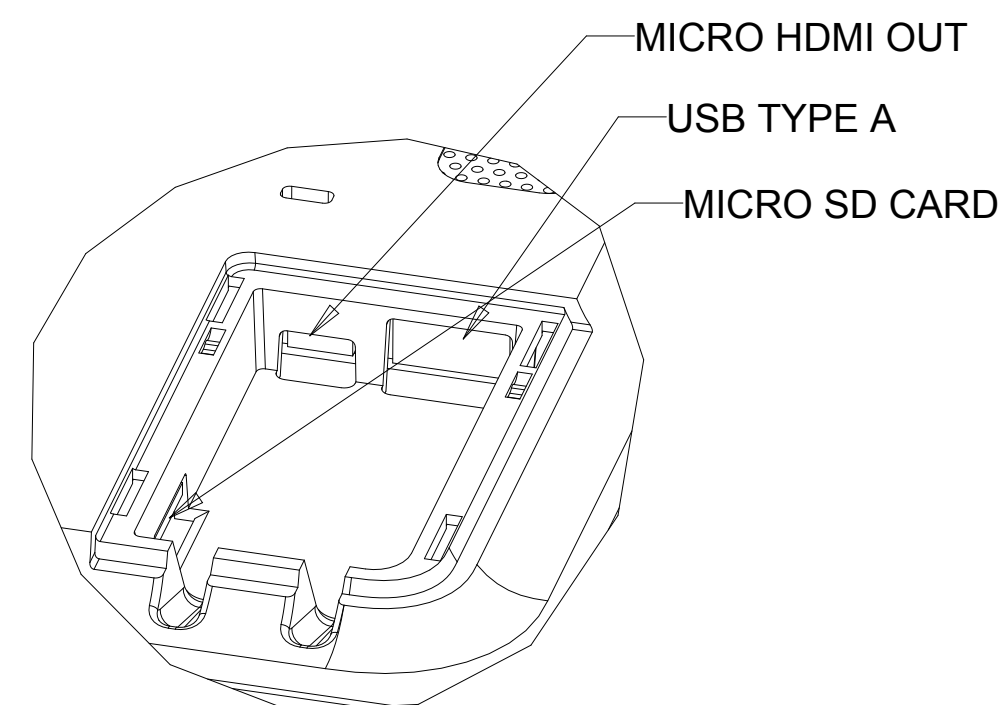

DIMENSIONAL DRAWING: 10IN AAIO

UNDER CELLULAR DOCK COVER

DIMENSIONS ARE IN MILLIMETERS

elo

MS601629
DATE: 8/05/2017
REV: C

OPTIONAL MSR KIT P/N: E001002

OPTIONAL LOW PROFILE WALLMOUNT KIT P/N: E160491

NOTE: NOT COMPATIBLE WITH 2D BARCODE SCANNER P/N E926356

NOTE: NO OTHER PERIPHERALS CAN BE MOUNTED IN THIS LOCATION WHEN USING THIS WALLMOUNT

WALL MUST HAVE HOLES DRILLED TO ALLOW CABLES TO PASS THROUGH

OPTIONAL BAR CODE SCANNER KIT P/N: E093433

SCANNER HEAD ROTATES 180 DEGREES

OPTIONAL NFC ADAPTER KIT P/N: E001004

OPTIONAL SHORT TABLETOP STAND P/N: E160104