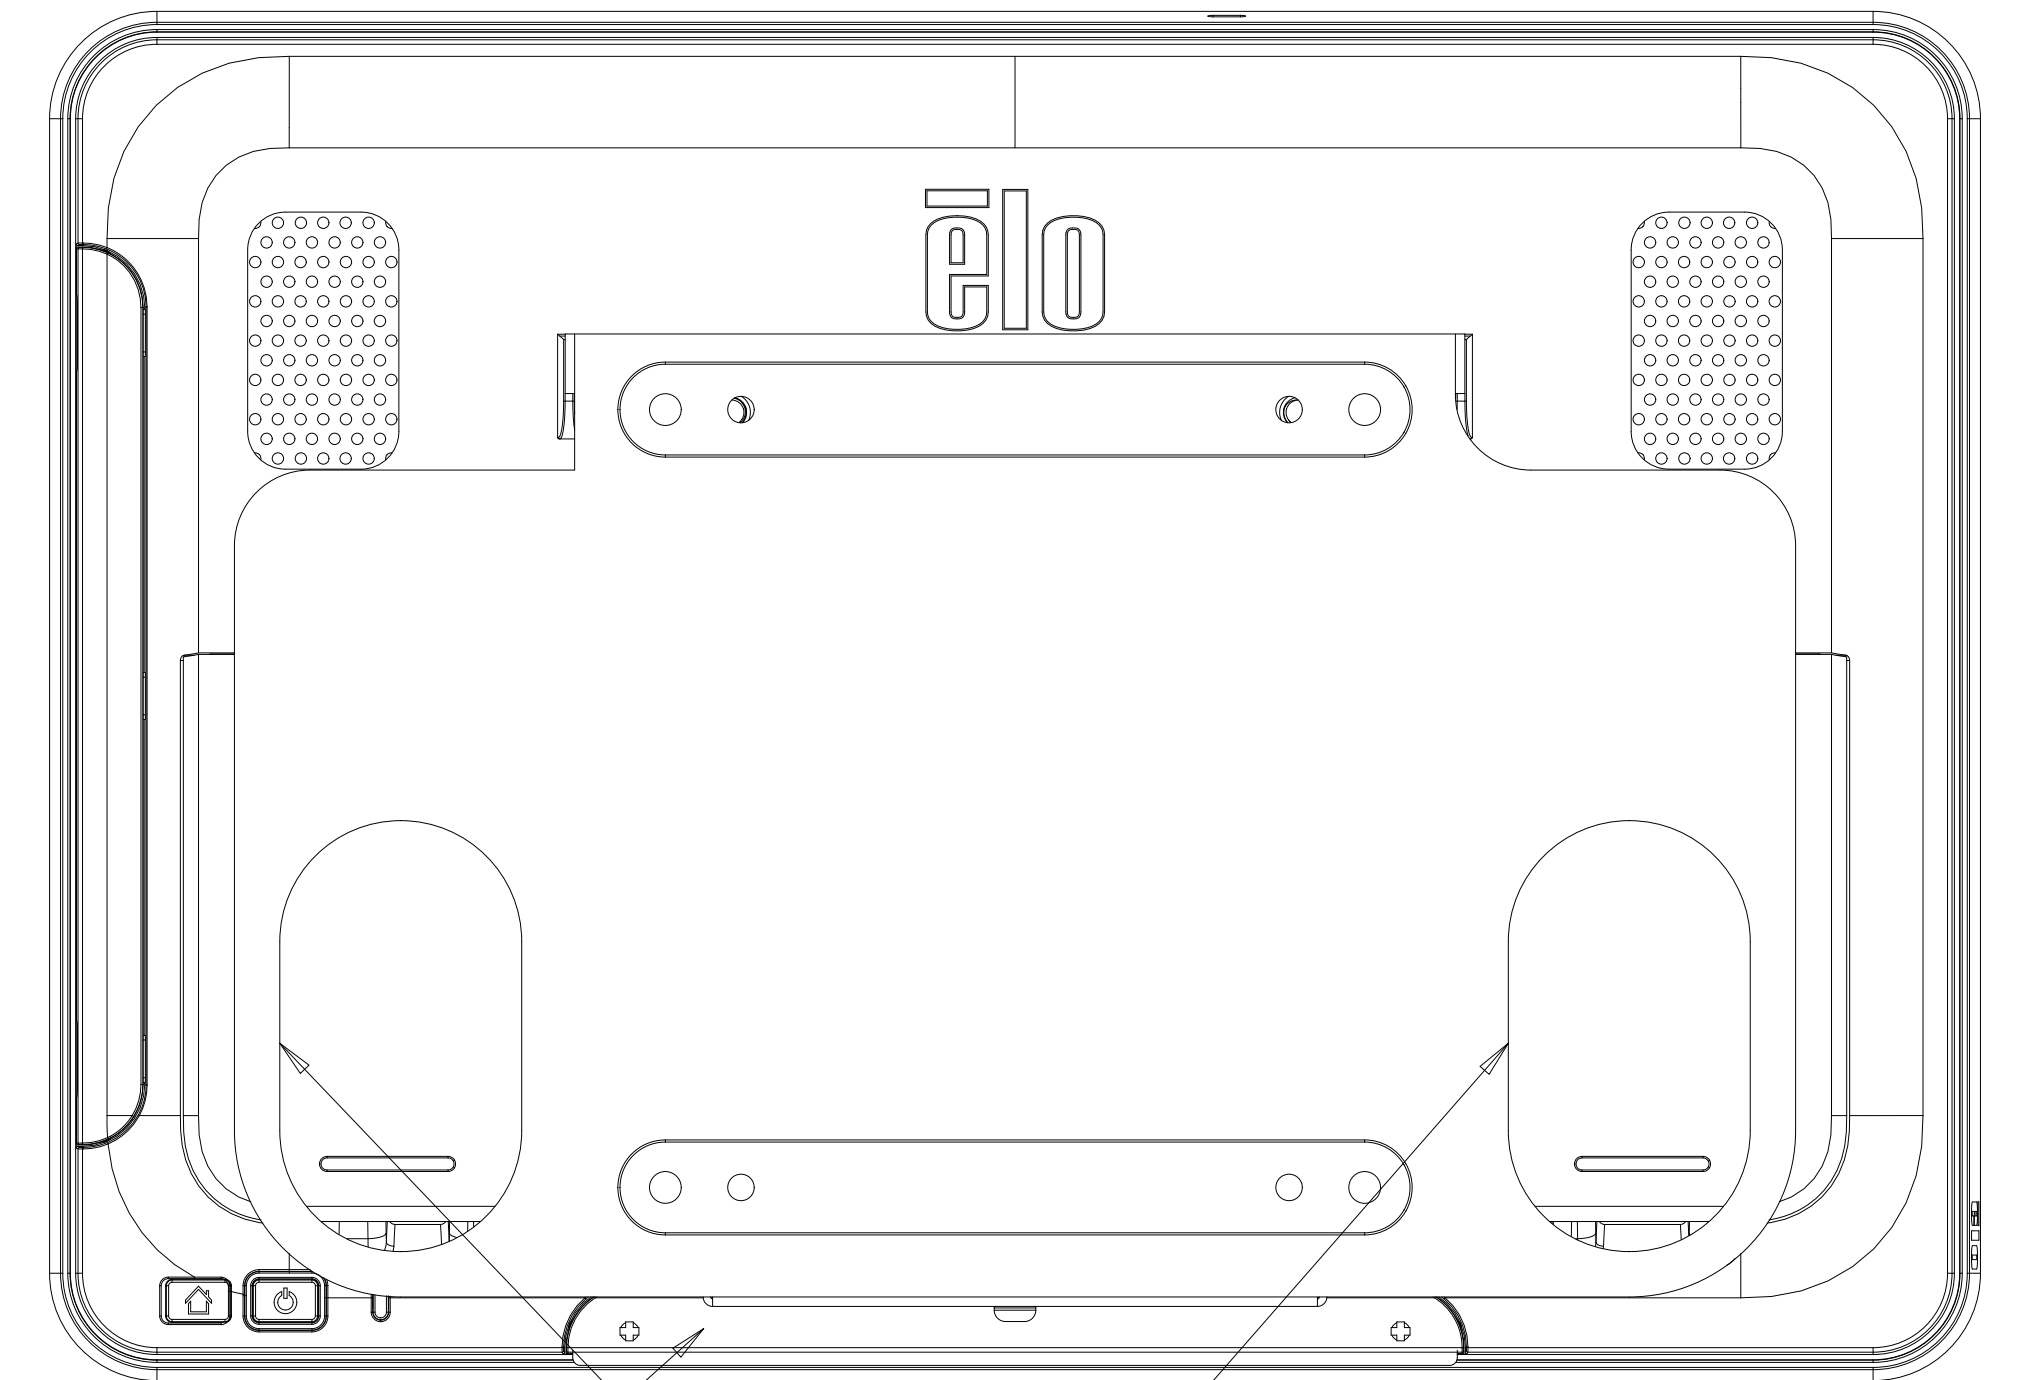

DIMENSIONAL DRAWING: 10IN AAIO

UNDER CELLULAR DOCK COVER

DIMENSIONS ARE IN MILLIMETERS

elo

MS601629
DATE: 8/05/2017
REV: C

OPTIONAL MSR KIT P/N: E001002

OPTIONAL LOW PROFILE WALLMOUNT KIT P/N: E160491

NOTE: NOT COMPATIBLE WITH 2D BARCODE SCANNER P/N E926356

NOTE: NO OTHER PERIPHERALS CAN BE MOUNTED IN THIS LOCATION WHEN USING THIS WALLMOUNT

WALL MUST HAVE HOLES DRILLED TO ALLOW CABLES TO PASS THROUGH

OPTIONAL BAR CODE SCANNER KIT P/N: E093433

SCANNER HEAD ROTATES 180 DEGREES