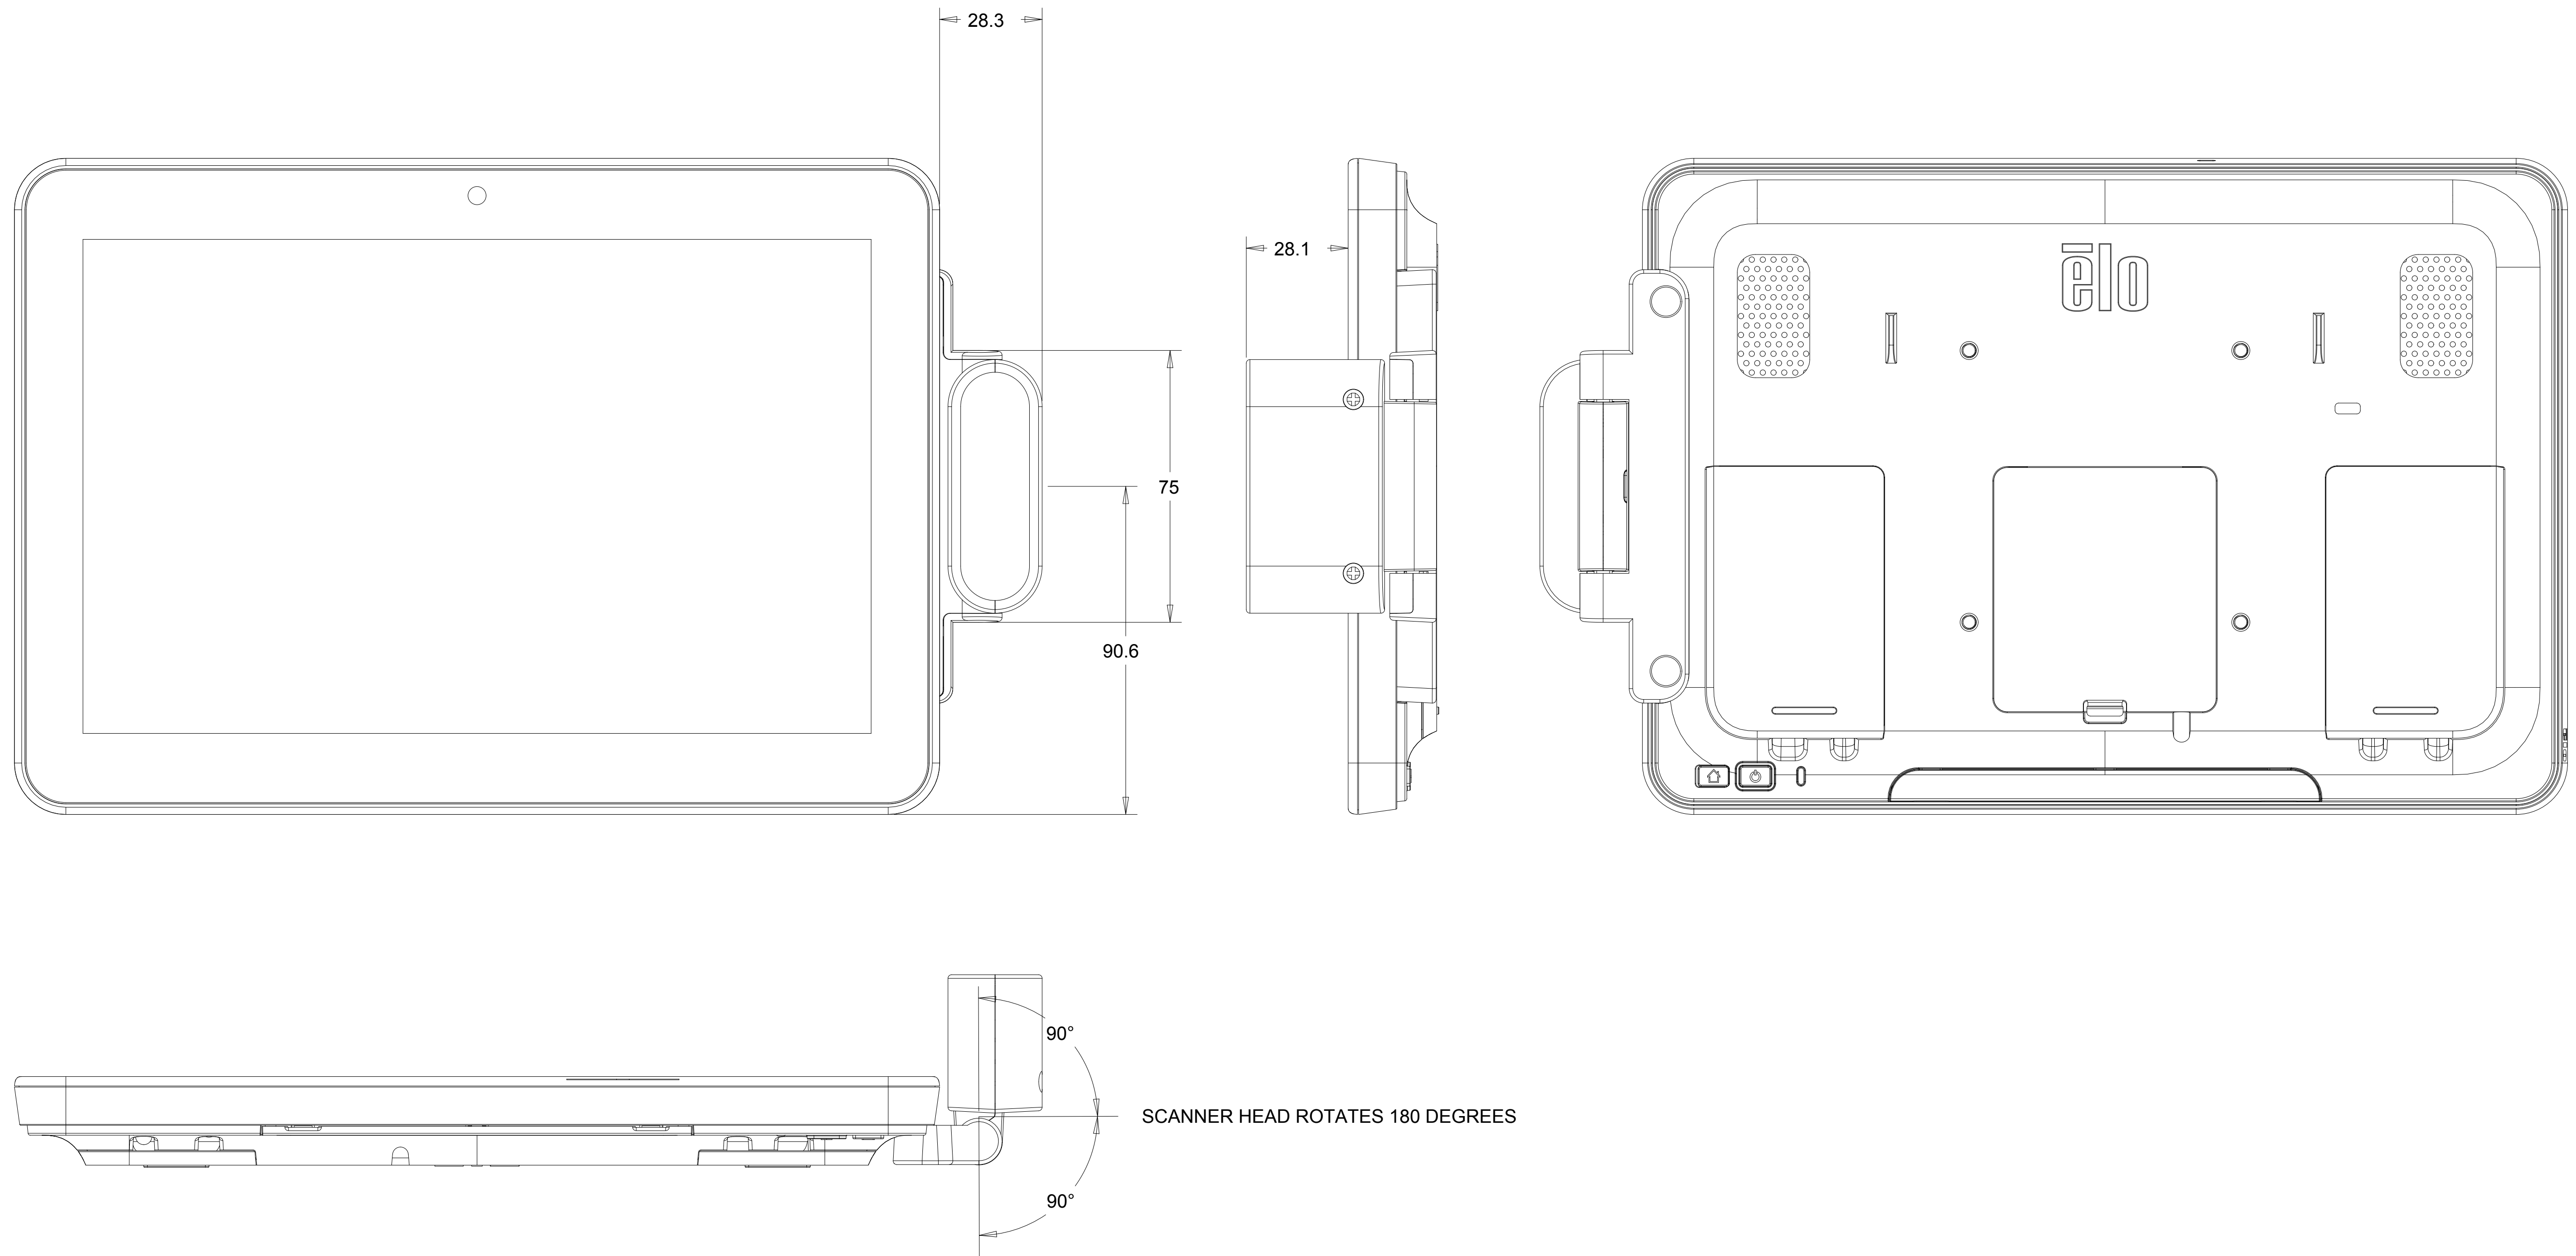

DIMENSIONAL DRAWING: 10IN AAIO

UNDER CELLULAR DOCK COVER

DIMENSIONS ARE IN MILLIMETERS

elo

MS601629
DATE: 8/05/2017
REV: C

OPTIONAL MSR KIT P/N: E001002

OPTIONAL LOW PROFILE WALLMOUNT KIT P/N: E160491

NOTE: NOT COMPATIBLE WITH 2D BARCODE SCANNER P/N E926356

NOTE: NO OTHER PERIPHERALS CAN BE MOUNTED IN THIS LOCATION WHEN USING THIS WALLMOUNT

WALL MUST HAVE HOLES DRILLED TO ALLOW CABLES TO PASS THROUGH

OPTIONAL BAR CODE SCANNER KIT P/N: E093433

SCANNER HEAD ROTATES 180 DEGREES