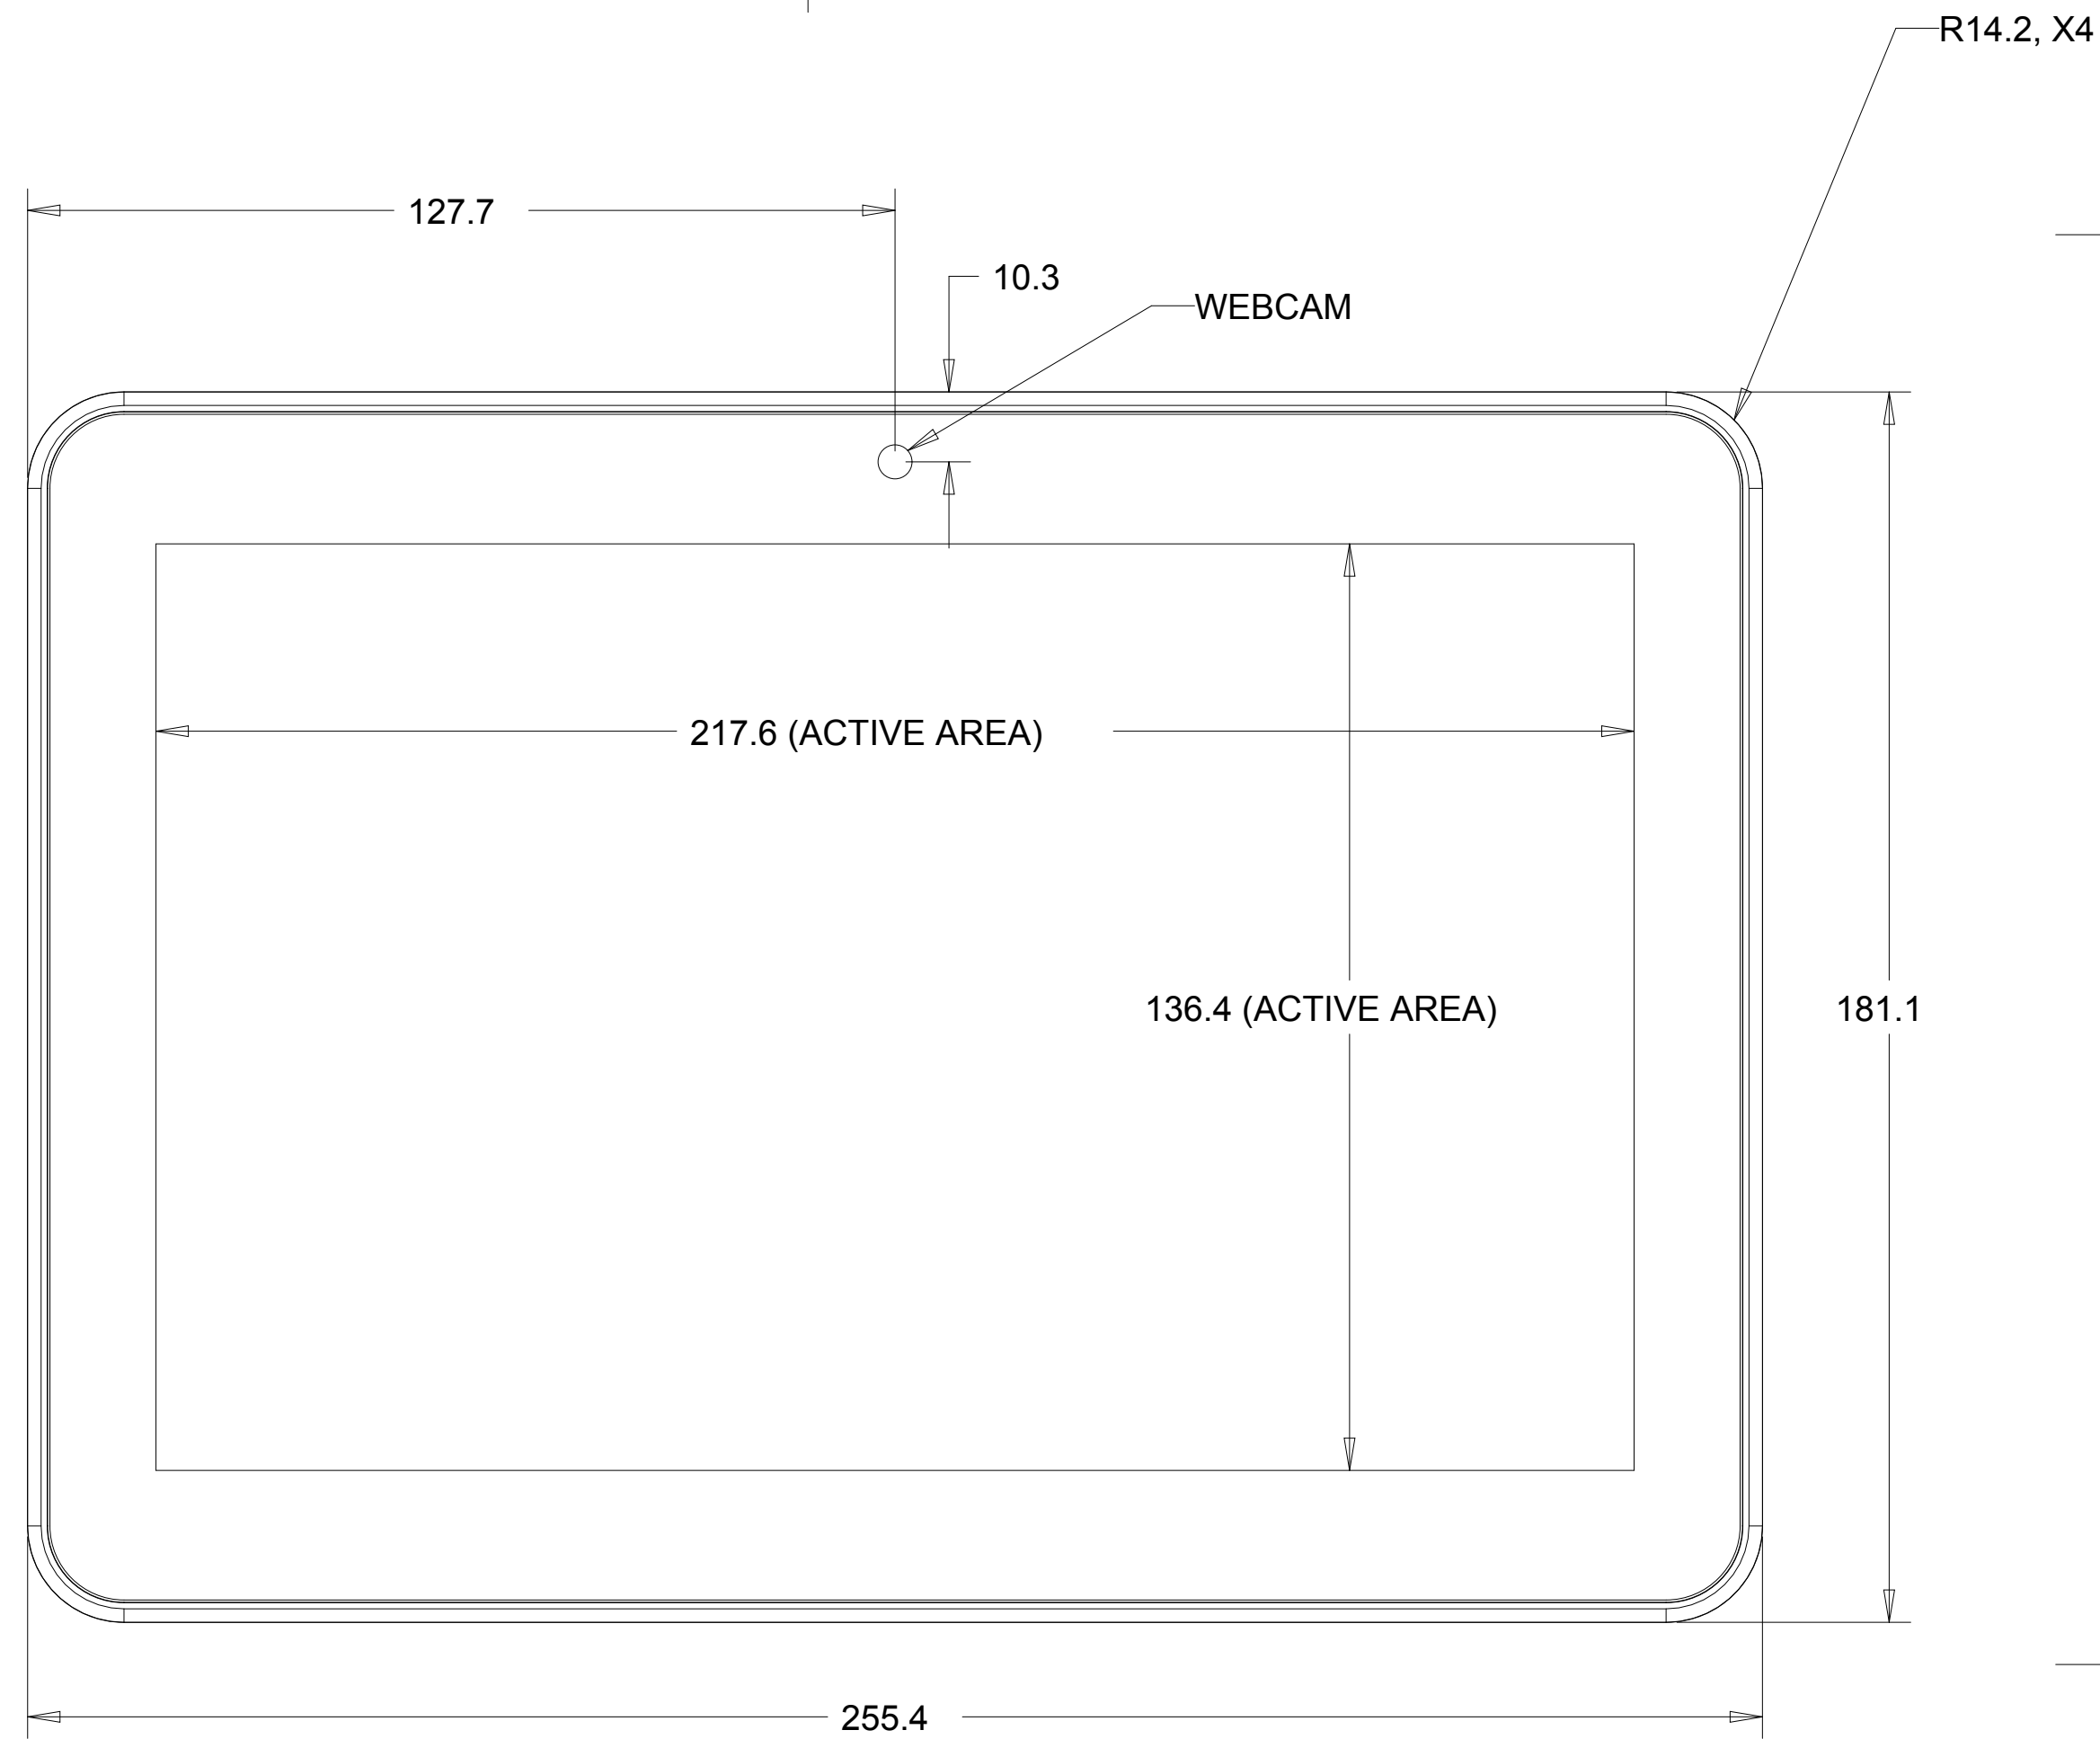

DIMENSIONAL DRAWING: 10IN AAIO

UNDER CELLULAR DOCK COVER

DIMENSIONS ARE IN MILLIMETERS

elo

MS601629
DATE: 8/05/2017
REV: C

OPTIONAL MSR KIT P/N: E001002

OPTIONAL LOW PROFILE WALLMOUNT KIT P/N: E160491

NOTE: NOT COMPATIBLE WITH 2D BARCODE SCANNER P/N E926356

NOTE: NO OTHER PERIPHERALS CAN BE MOUNTED IN THIS LOCATION WHEN USING THIS WALLMOUNT

WALL MUST HAVE HOLES DRILLED TO ALLOW CABLES TO PASS THROUGH

OPTIONAL BAR CODE SCANNER KIT P/N: E093433

SCANNER HEAD ROTATES 180 DEGREES

OPTIONAL NFC ADAPTER KIT P/N: E001004

OPTIONAL SHORT TABLETOP STAND P/N: E160104