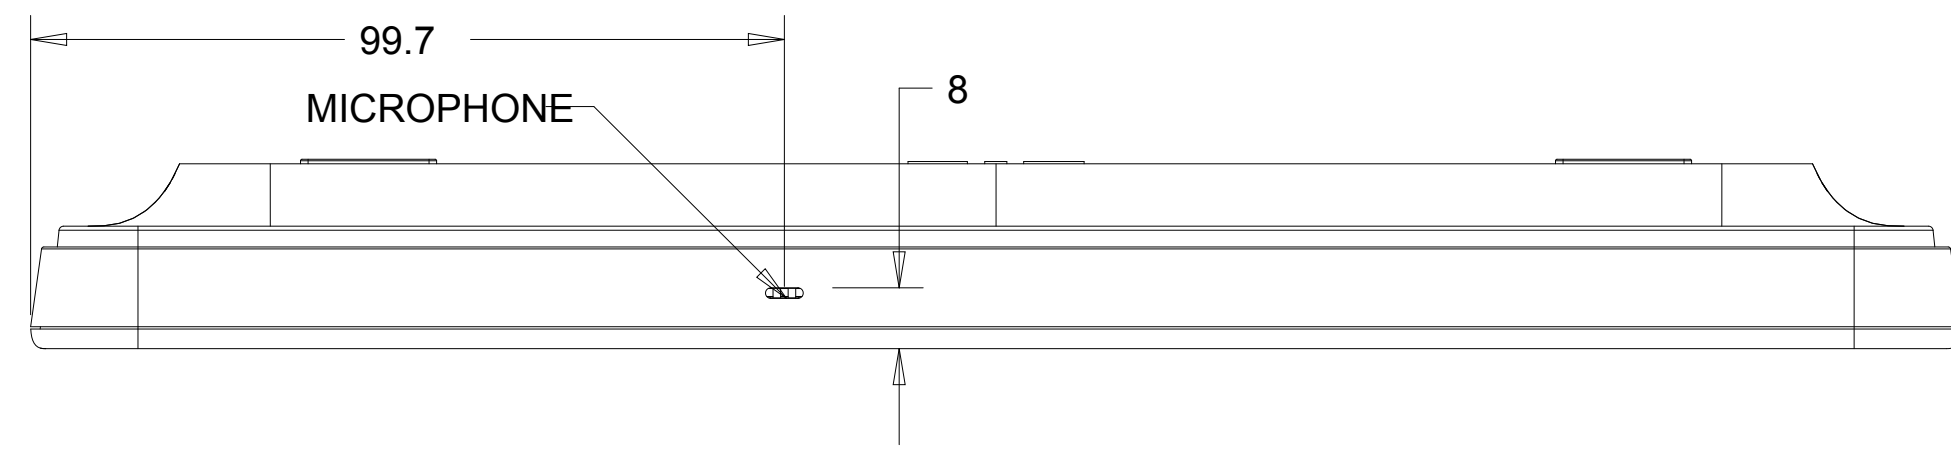

DIMENSIONAL DRAWING: 10IN AAIO

UNDER CELLULAR DOCK COVER

DIMENSIONS ARE IN MILLIMETERS

elo

MS601629
DATE: 8/05/2017
REV: C

OPTIONAL MSR KIT P/N: E001002

OPTIONAL LOW PROFILE WALLMOUNT KIT P/N: E160491

NOTE: NOT COMPATIBLE WITH 2D BARCODE SCANNER P/N E926356

NOTE: NO OTHER PERIPHERALS CAN BE MOUNTED IN THIS LOCATION WHEN USING THIS WALLMOUNT

WALL MUST HAVE HOLES DRILLED TO ALLOW CABLES TO PASS THROUGH

OPTIONAL BAR CODE SCANNER KIT P/N: E093433

SCANNER HEAD ROTATES 180 DEGREES