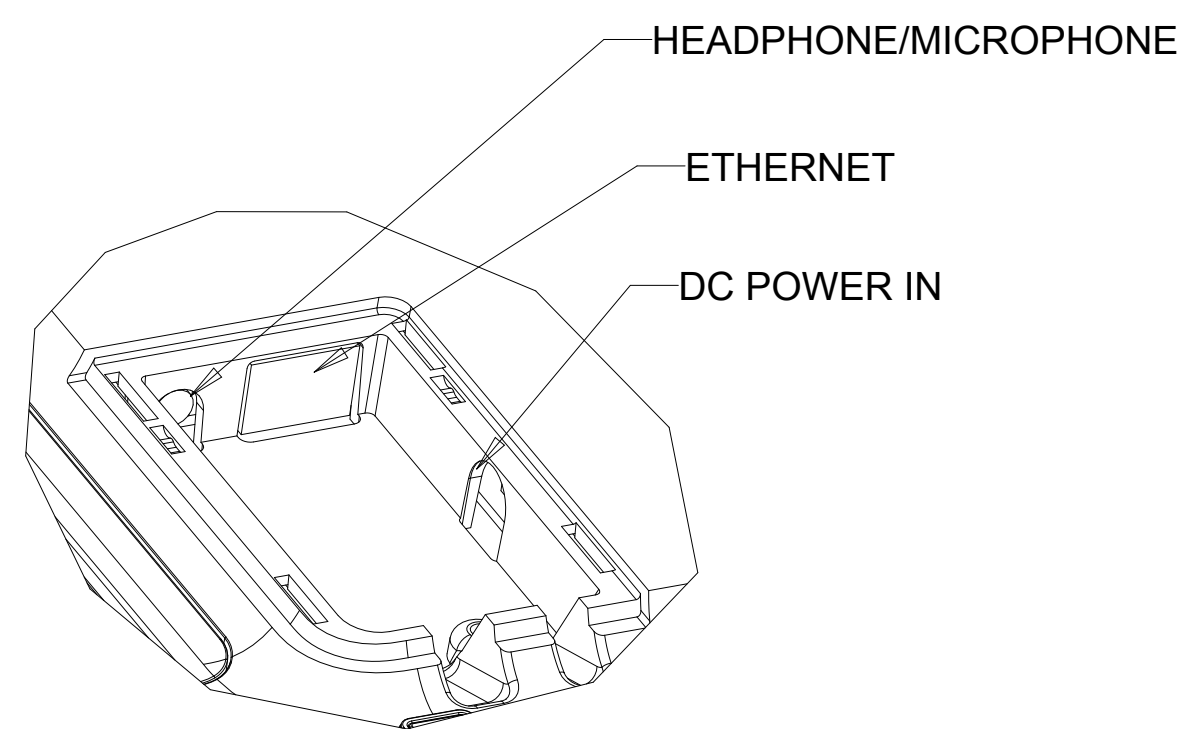

DIMENSIONAL DRAWING: 10IN AAIO

UNDER CELLULAR DOCK COVER

DIMENSIONS ARE IN MILLIMETERS

elo

MS601629
DATE: 8/05/2017
REV: C

OPTIONAL MSR KIT P/N: E001002

OPTIONAL LOW PROFILE WALLMOUNT KIT P/N: E160491

NOTE: NOT COMPATIBLE WITH 2D BARCODE SCANNER P/N E926356

NOTE: NO OTHER PERIPHERALS CAN BE MOUNTED IN THIS LOCATION WHEN USING THIS WALLMOUNT

WALL MUST HAVE HOLES DRILLED TO ALLOW CABLES TO PASS THROUGH

OPTIONAL BAR CODE SCANNER KIT P/N: E093433

SCANNER HEAD ROTATES 180 DEGREES