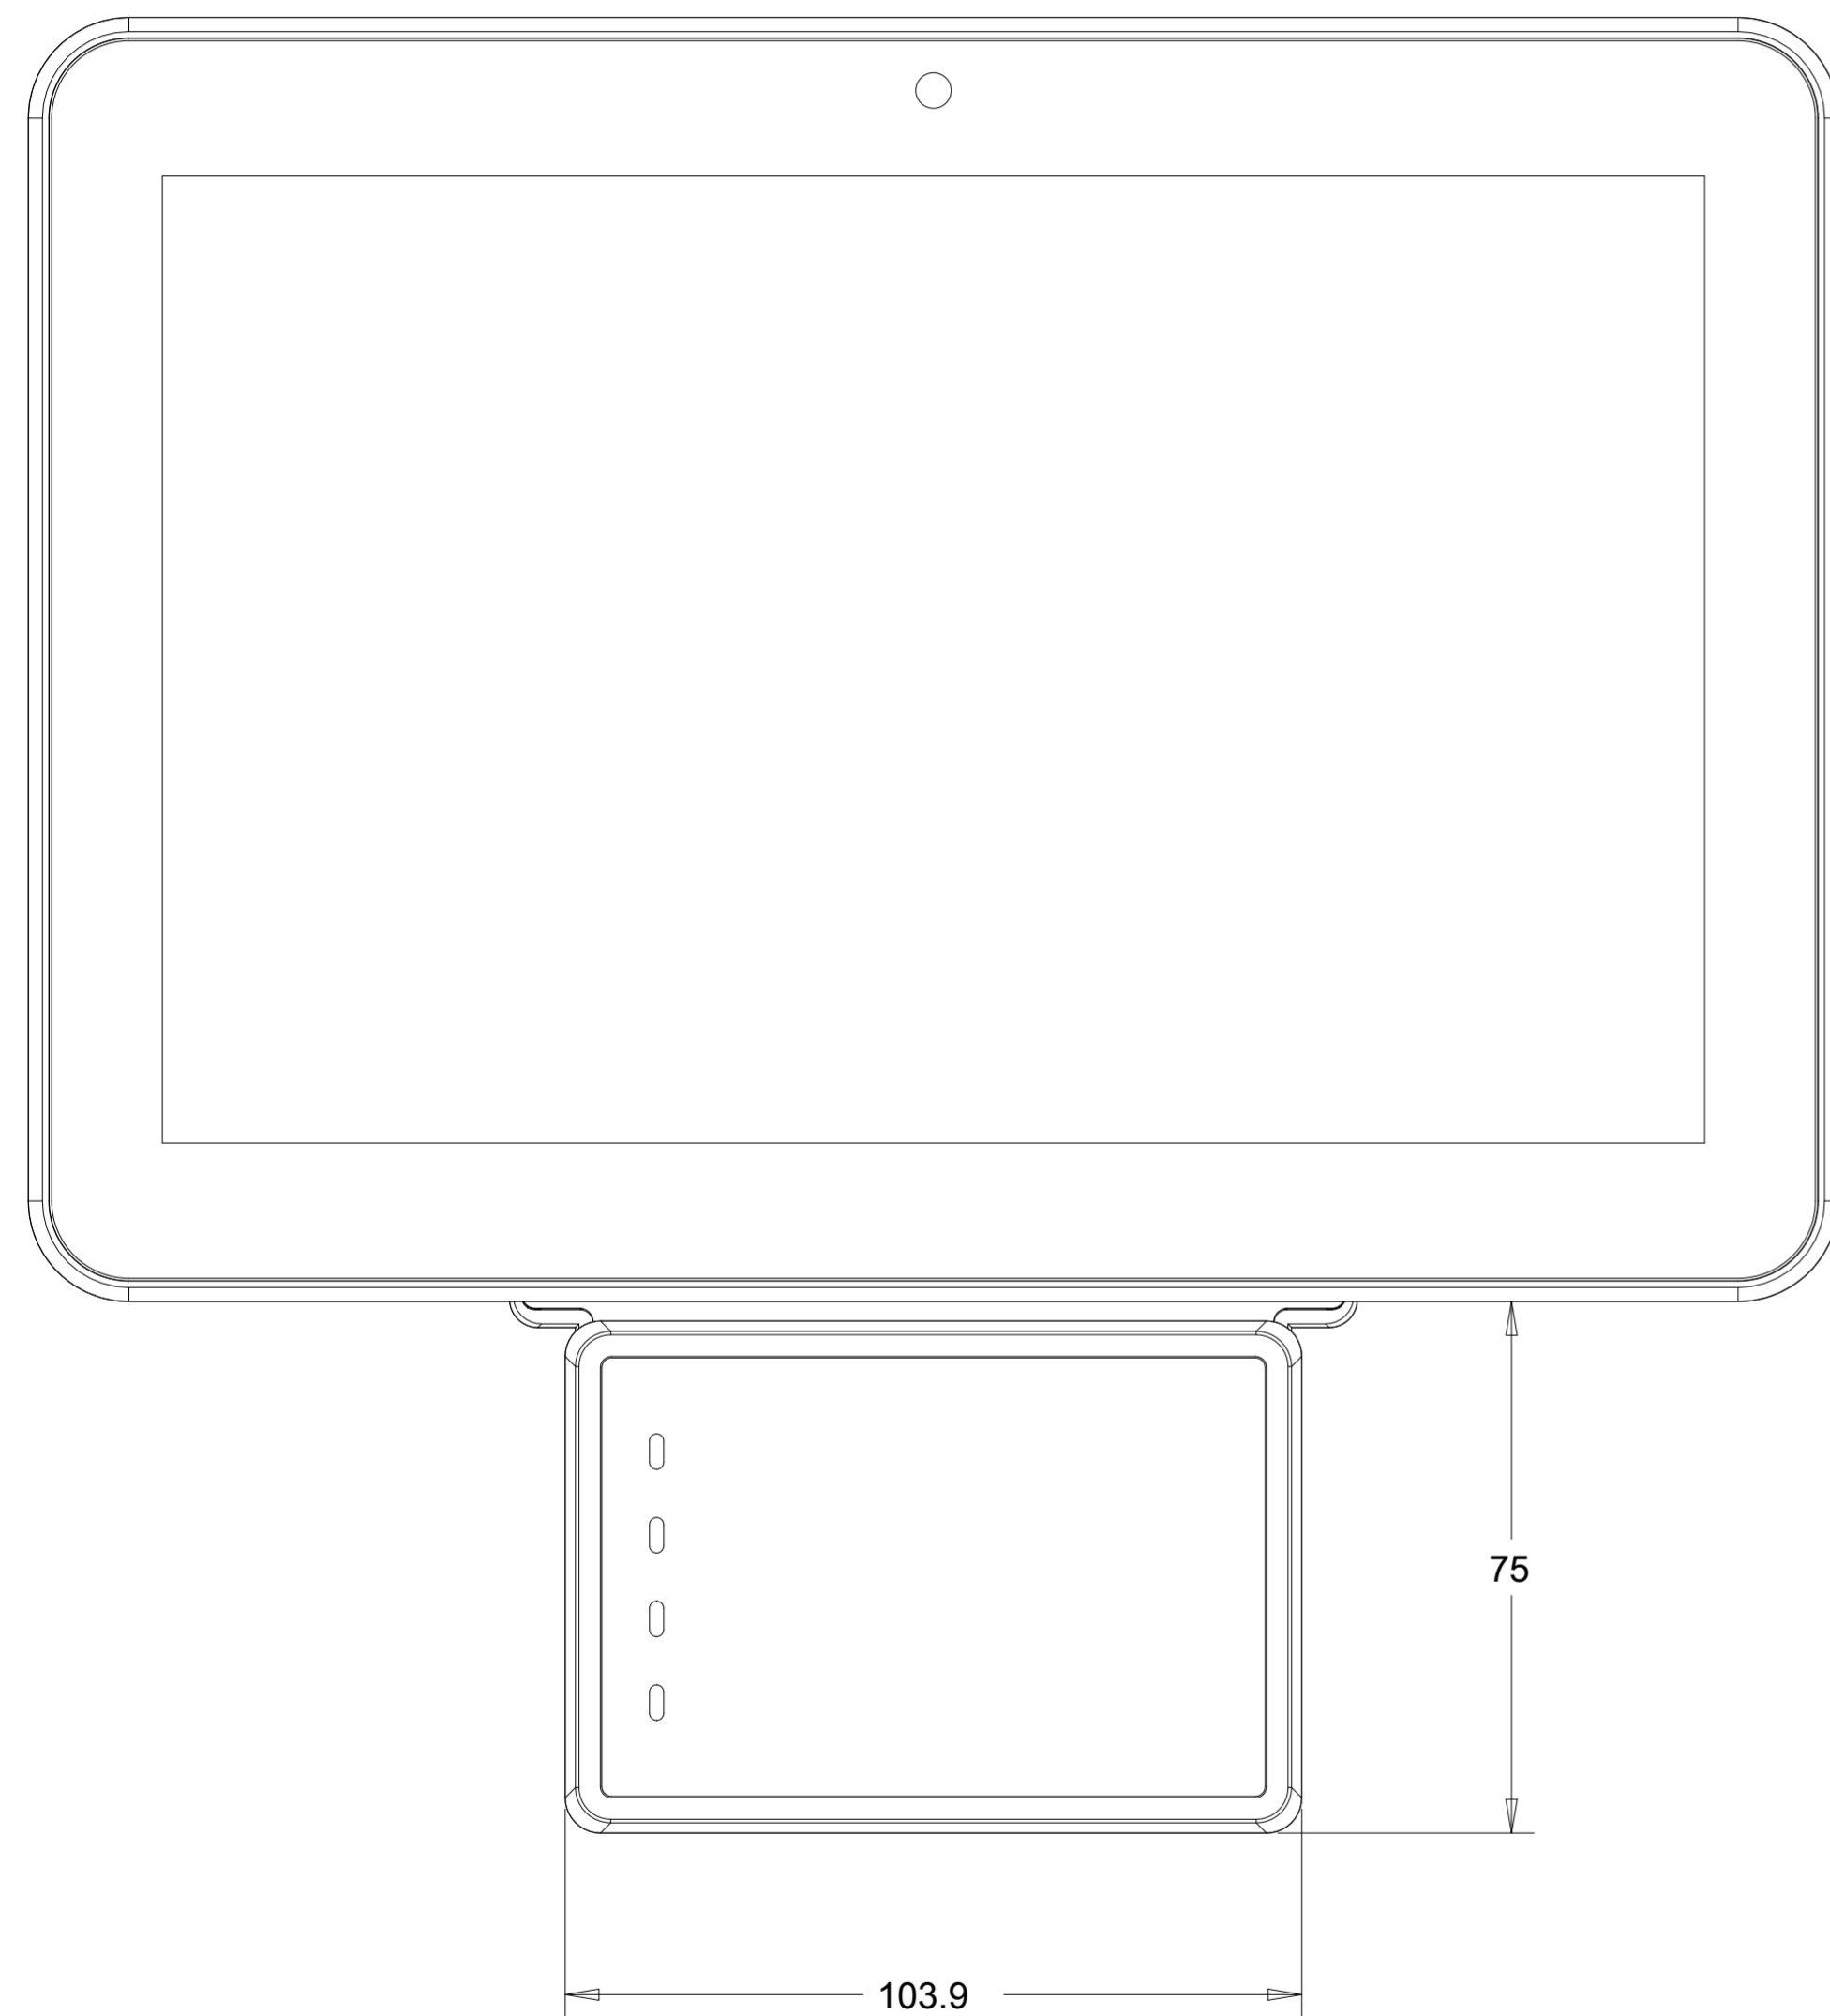

OPTIONAL NFC ADAPTER KIT P/N: E001004