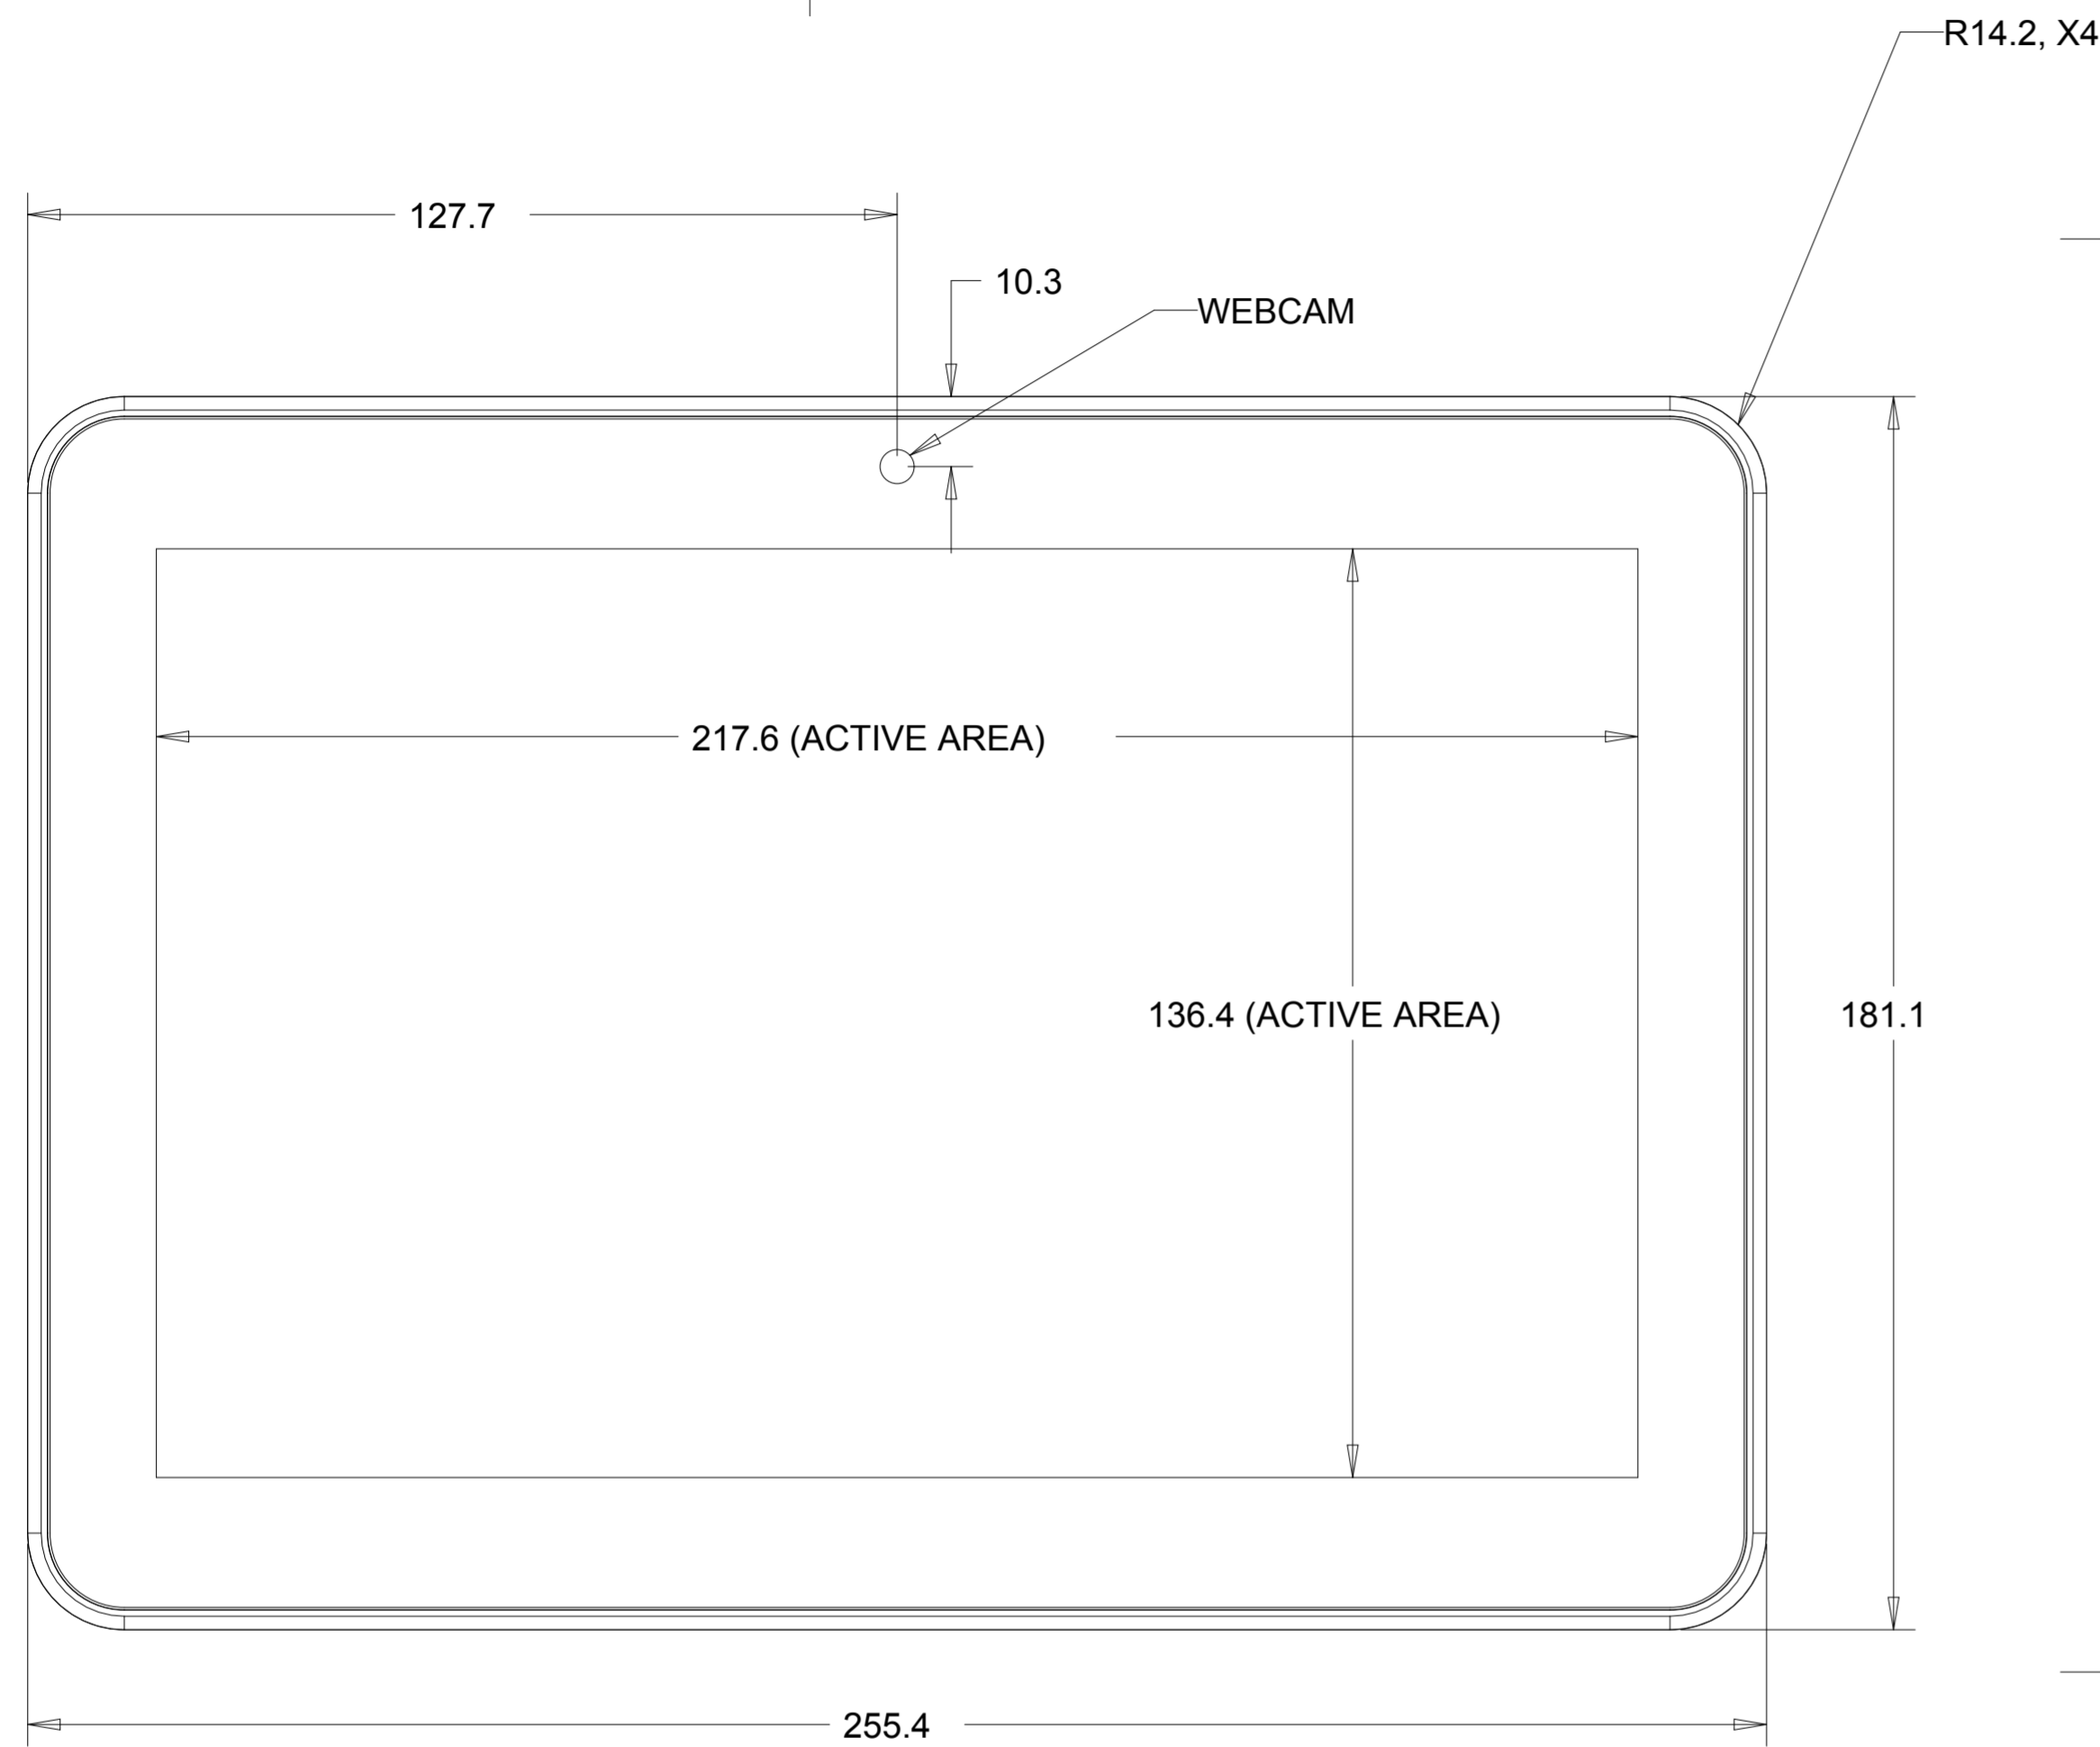

DIMENSIONAL DRAWING: 10IN AAIO

UNDER CELLULAR DOCK COVER

DIMENSIONS ARE IN MILLIMETERS

elo

MS601629  
DATE: 7/23/2015  
REV: B

# OPTIONAL MSR KIT P/N: E001002

# OPTIONAL LOW PROFILE WALLMOUNT KIT P/N: E160491

WALL MUST HAVE HOLES DRILLED  
TO ALLOW CABLES TO PASS THROUGH

# OPTIONAL SHORT TABLETOP STAND P/N: E160104