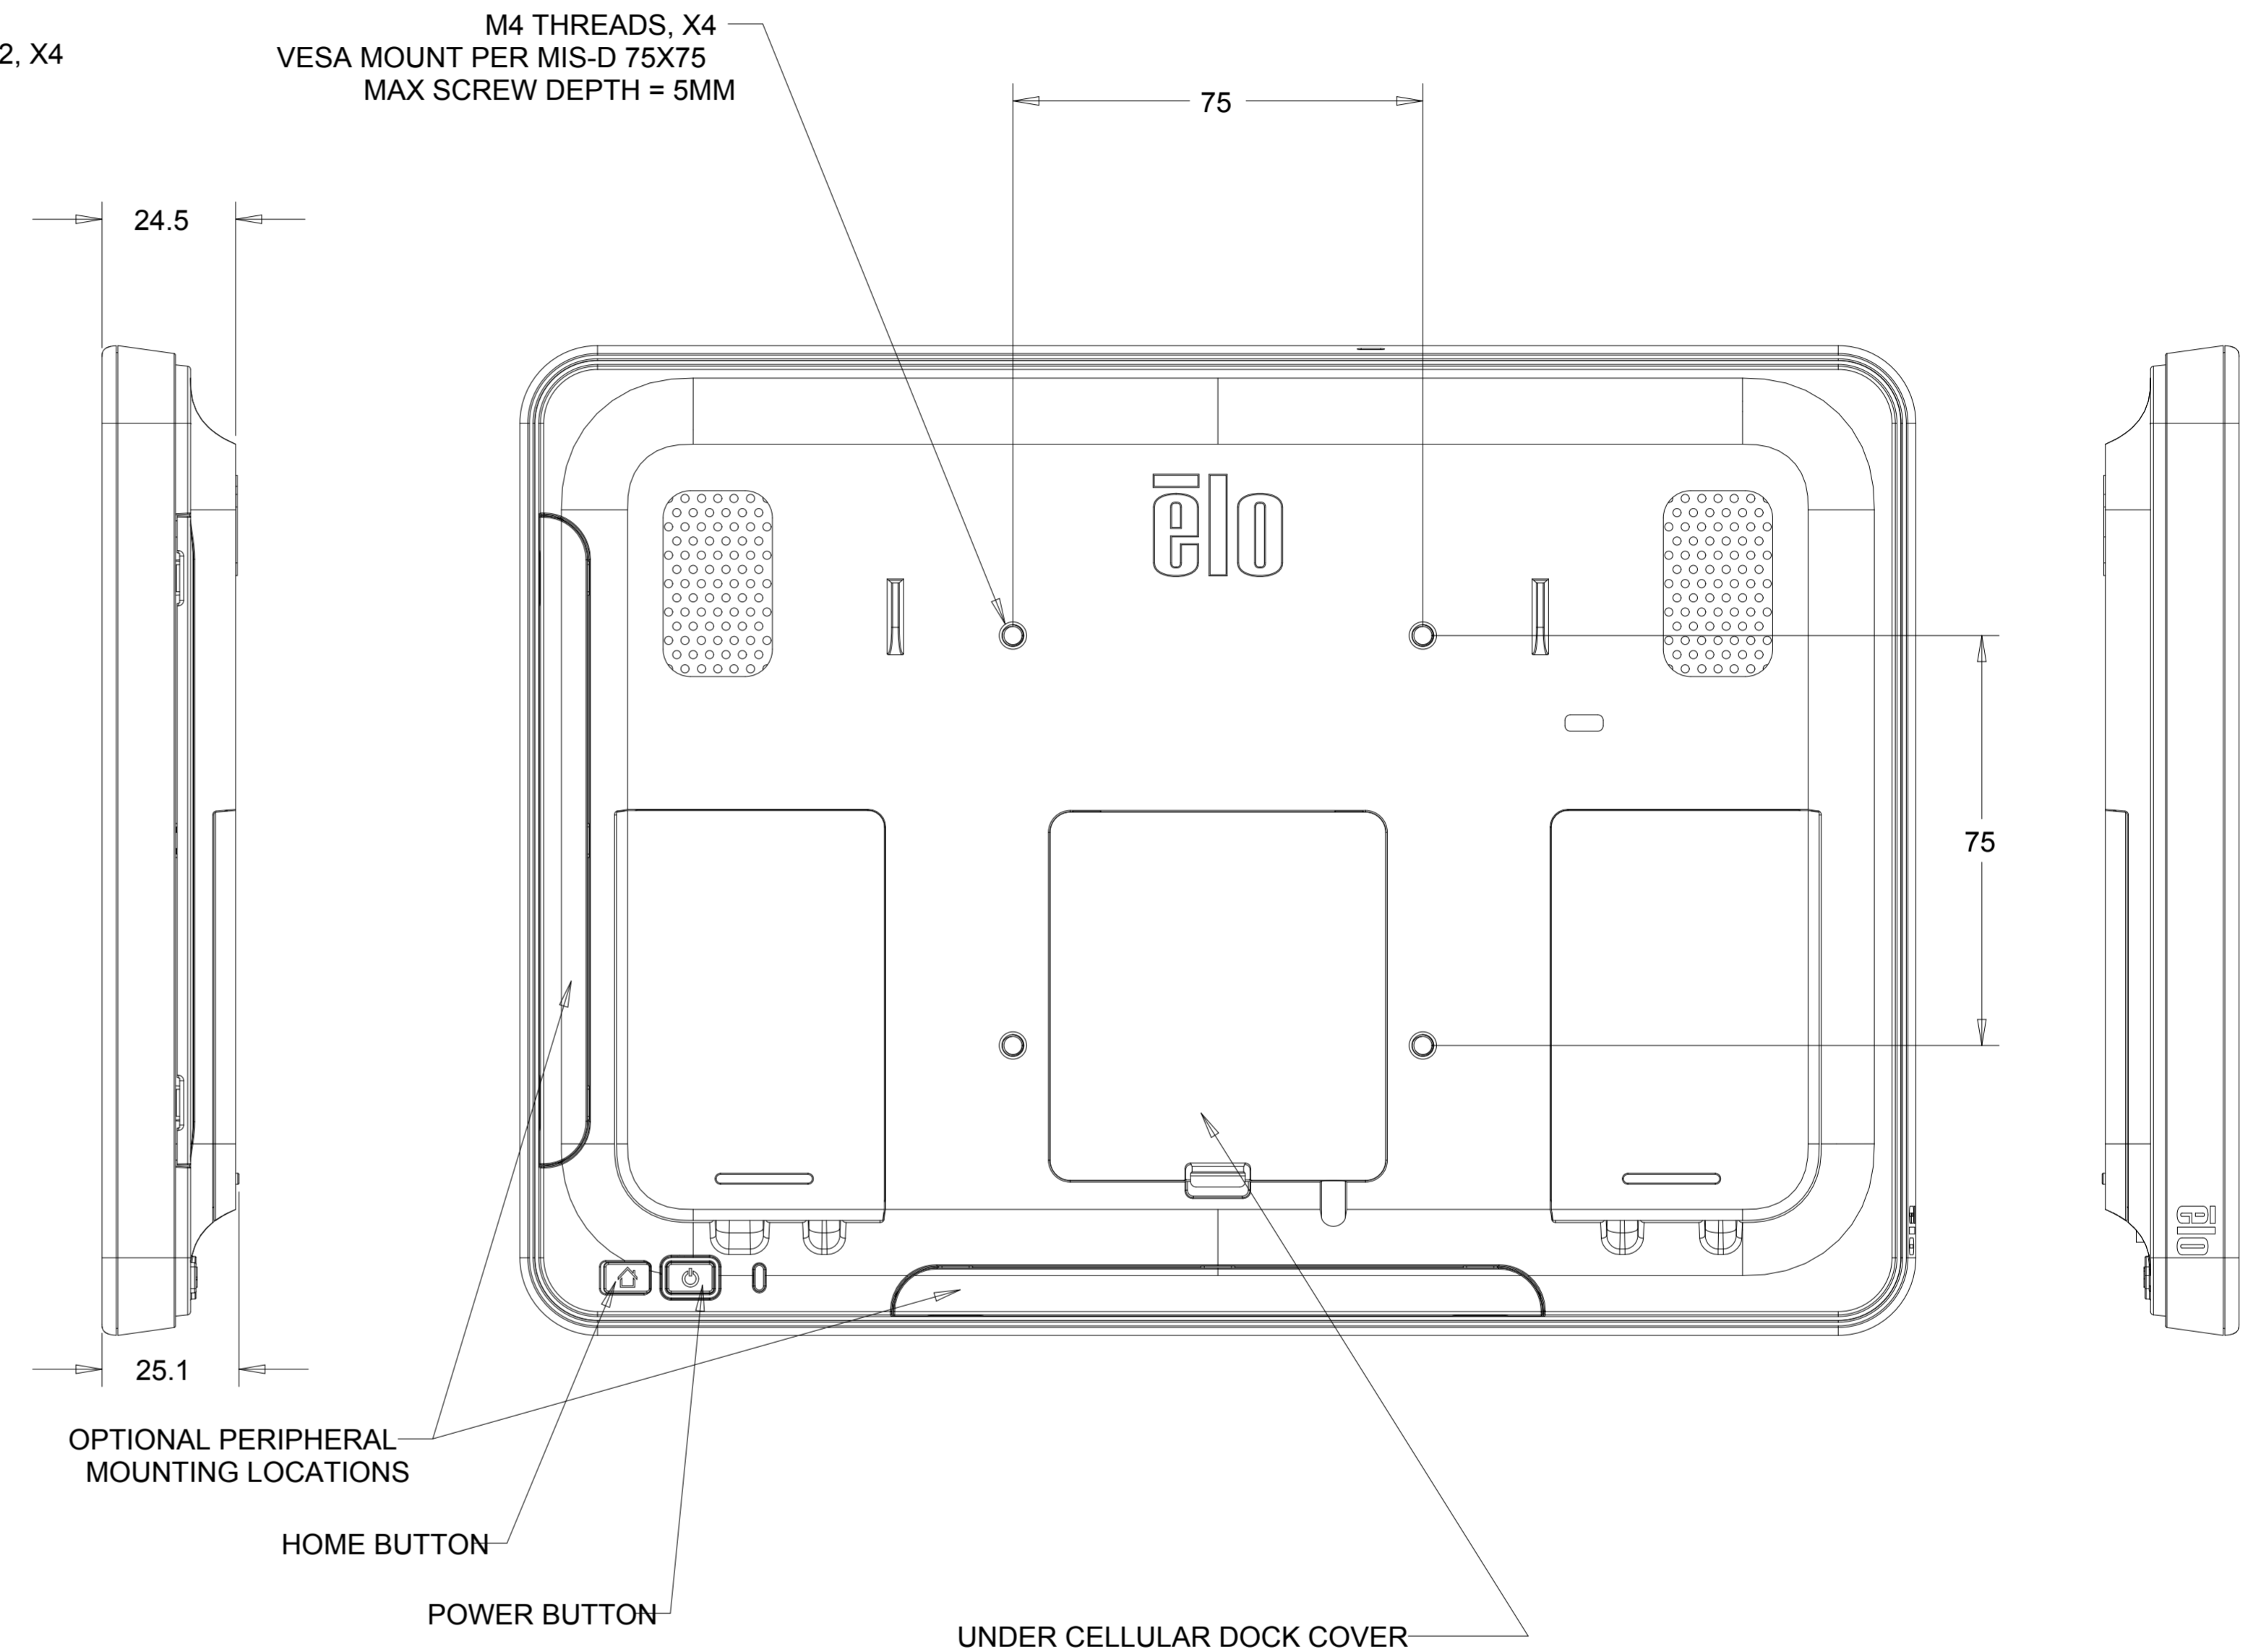

DIMENSIONAL DRAWING: 10IN AAIO

UNDER CELLULAR DOCK COVER

DIMENSIONS ARE IN MILLIMETERS

elo

MS601629  
DATE: 7/23/2015  
REV: B

# OPTIONAL MSR KIT P/N: E001002

# OPTIONAL LOW PROFILE WALLMOUNT KIT P/N: E160491

WALL MUST HAVE HOLES DRILLED  
TO ALLOW CABLES TO PASS THROUGH

# OPTIONAL SHORT TABLETOP STAND P/N: E160104