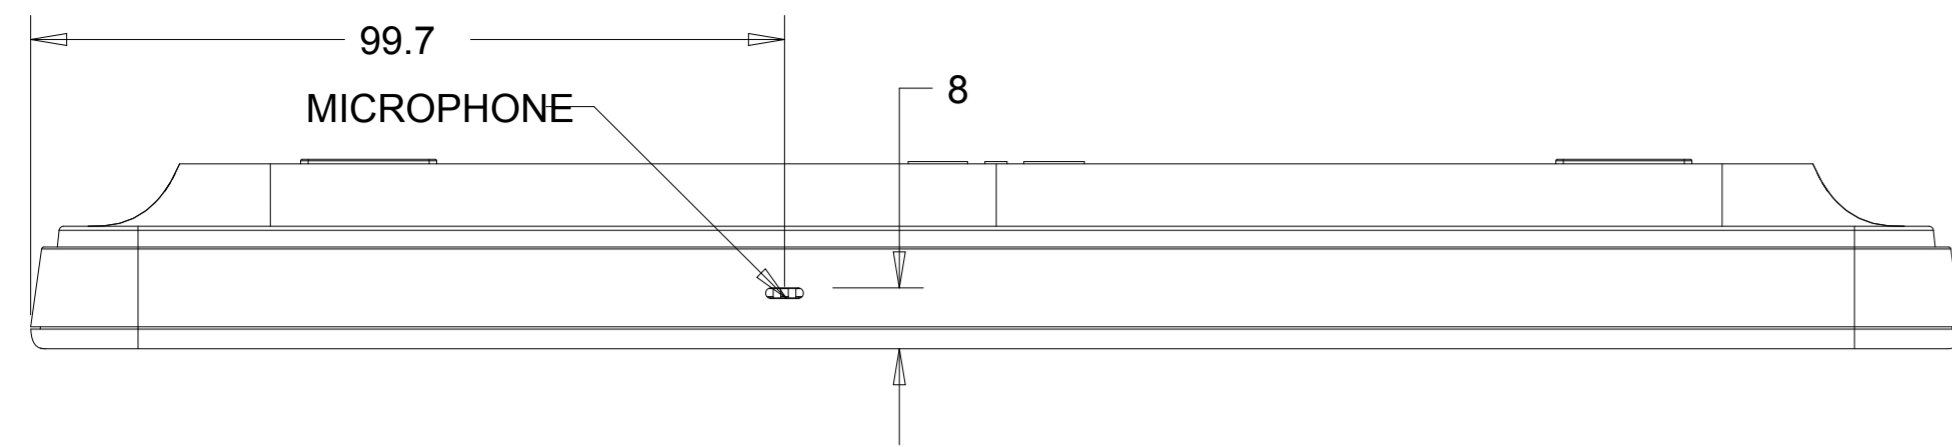

DIMENSIONAL DRAWING: 10IN AAIO

UNDER CELLULAR DOCK COVER

DIMENSIONS ARE IN MILLIMETERS

elo

MS601629  
DATE: 7/23/2015  
REV: B

# OPTIONAL MSR KIT P/N: E001002