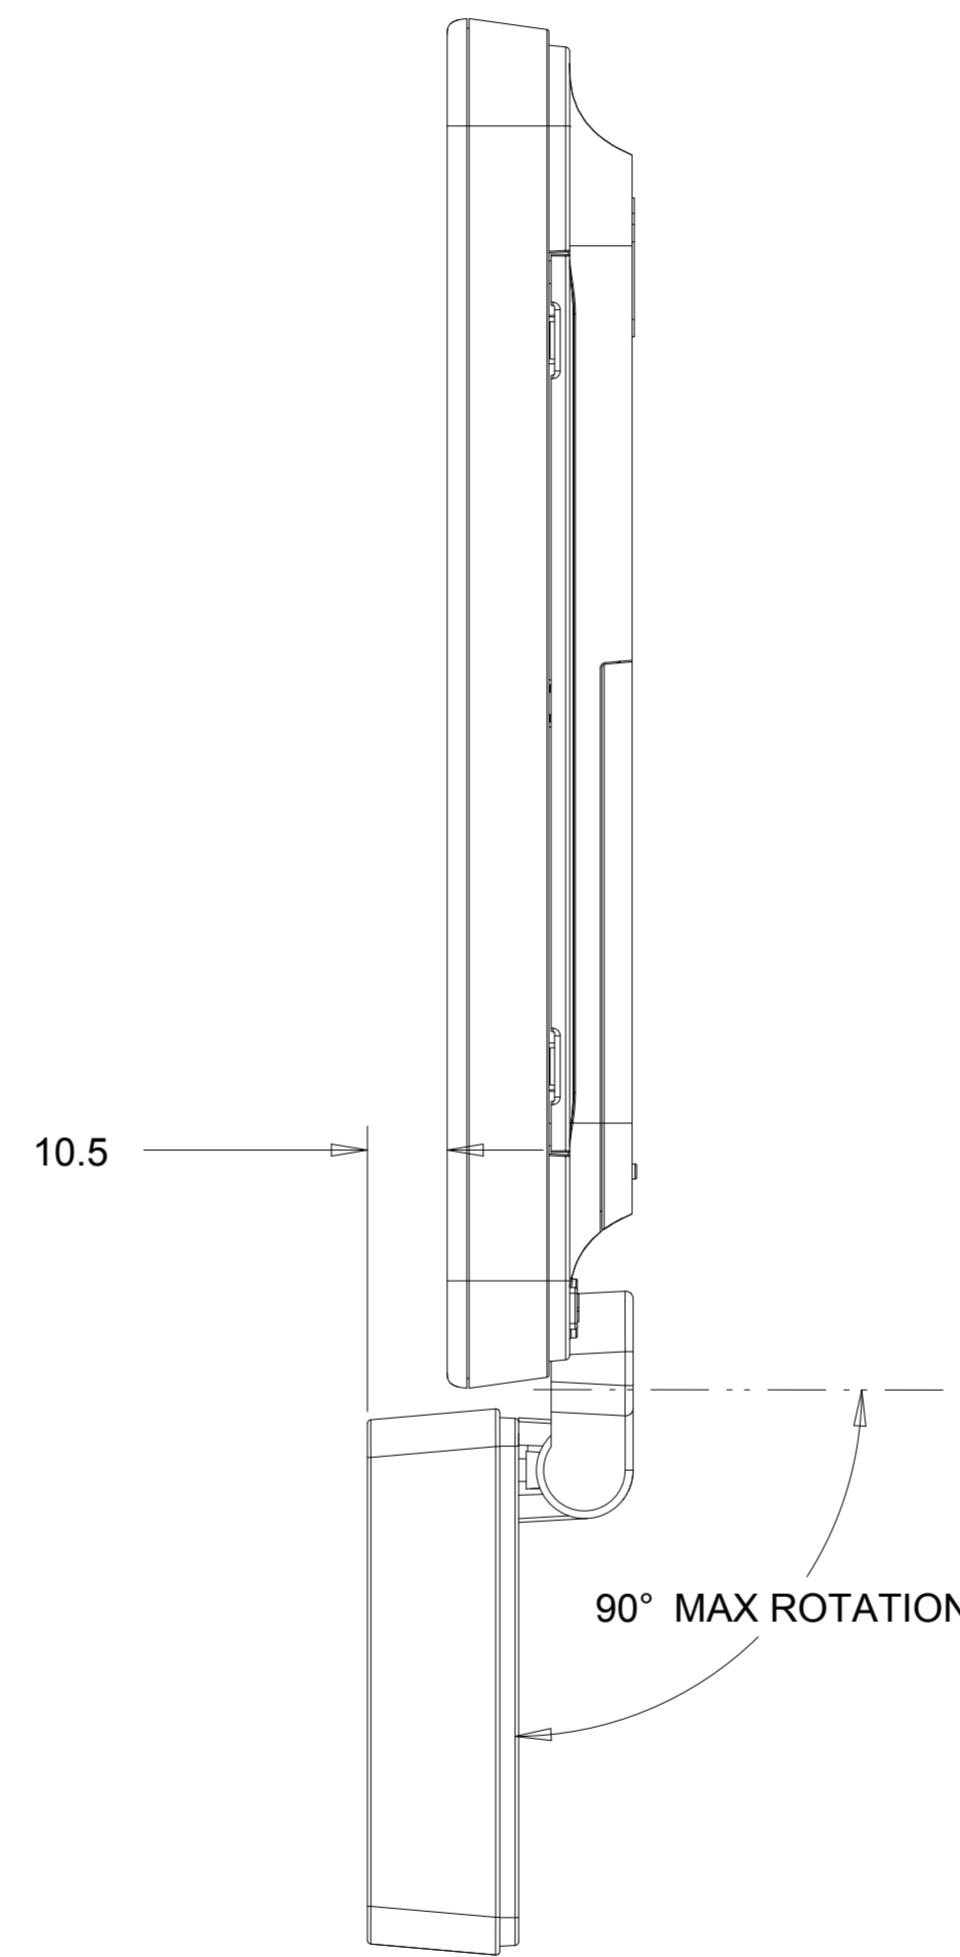

OPTIONAL NFC ADAPTER KIT P/N: E001004