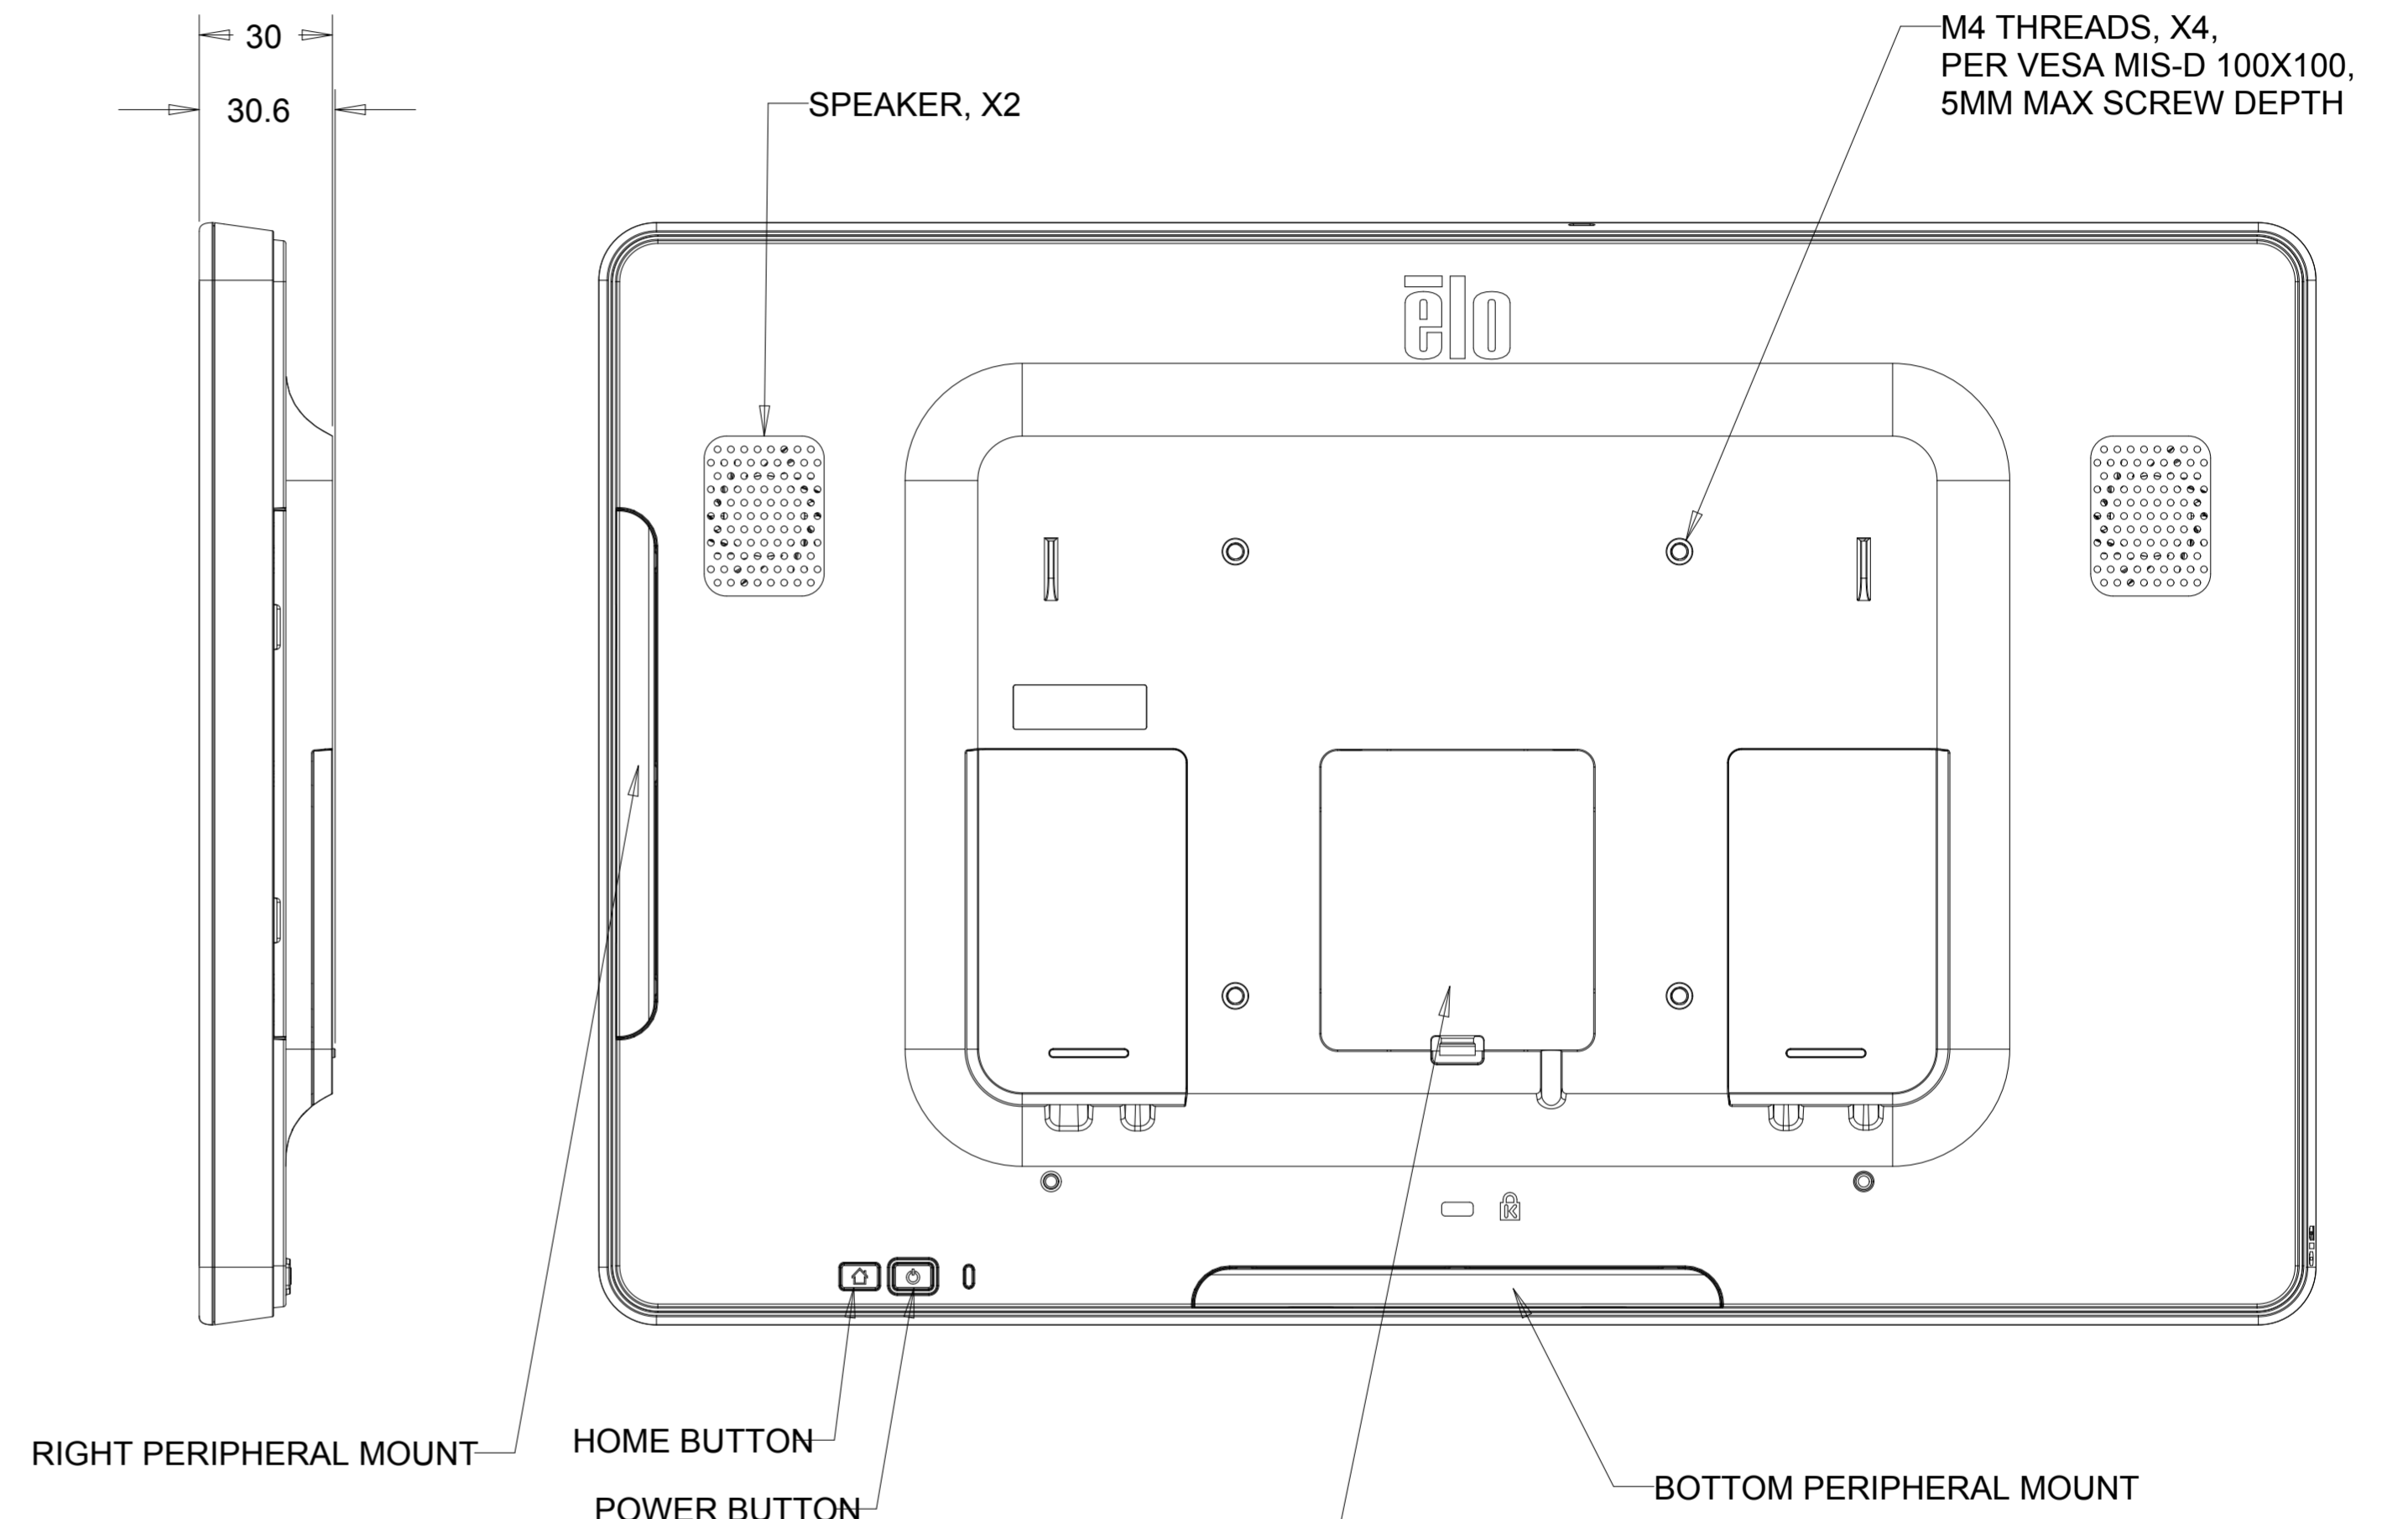

DIMENSIONAL DRAWING: 15IN AAIO

DIMENSIONS ARE IN MILLIMETERS

OPTIONAL STAND KIT P/N: E044162

STAND IN HIGH POSITION

STAND IN LOW POSITION

DIMENSIONS ARE IN MILLIMETERS

OPTIONAL MSR KIT P/N:E001002

OPTIONAL LOW PROFILE WALLMOUNT KIT P/N: E160680

HOLES MUST BE DRILLED IN WALL
TO ALLOW CABLES TO PASS THROUGH BRACKET

OPTIONAL BARCODE SCANNER KIT P/N: E093433

MAX ROTATION ANGLE = 180 DEGREES

OPTIONAL NFC ADAPTER KIT P/N: E001004