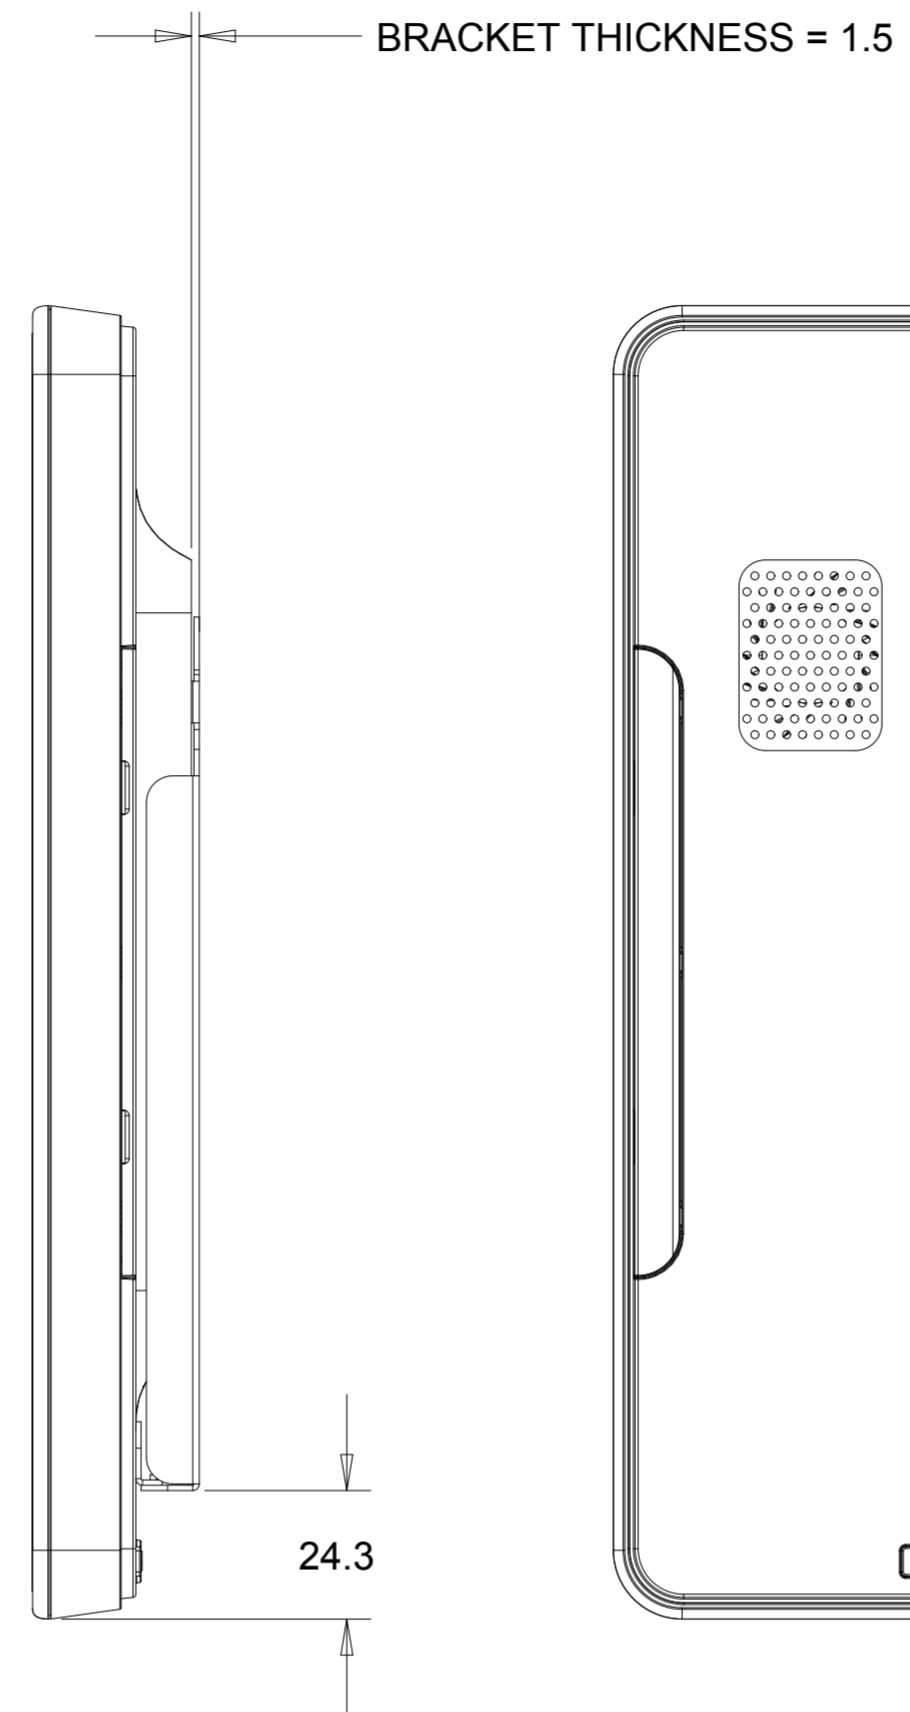

DIMENSIONAL DRAWING: 15IN AAIO

DIMENSIONS ARE IN MILLIMETERS

OPTIONAL STAND KIT P/N: E044162

STAND IN HIGH POSITION

STAND IN LOW POSITION

DIMENSIONS ARE IN MILLIMETERS

OPTIONAL MSR KIT P/N:E001002

OPTIONAL LOW PROFILE WALLMOUNT KIT P/N: E160680

HOLES MUST BE DRILLED IN WALL
TO ALLOW CABLES TO PASS THROUGH BRACKET

OPTIONAL BARCODE SCANNER KIT P/N: E093433

MAX ROTATION ANGLE = 180 DEGREES

OPTIONAL NFC ADAPTER KIT P/N: E001004