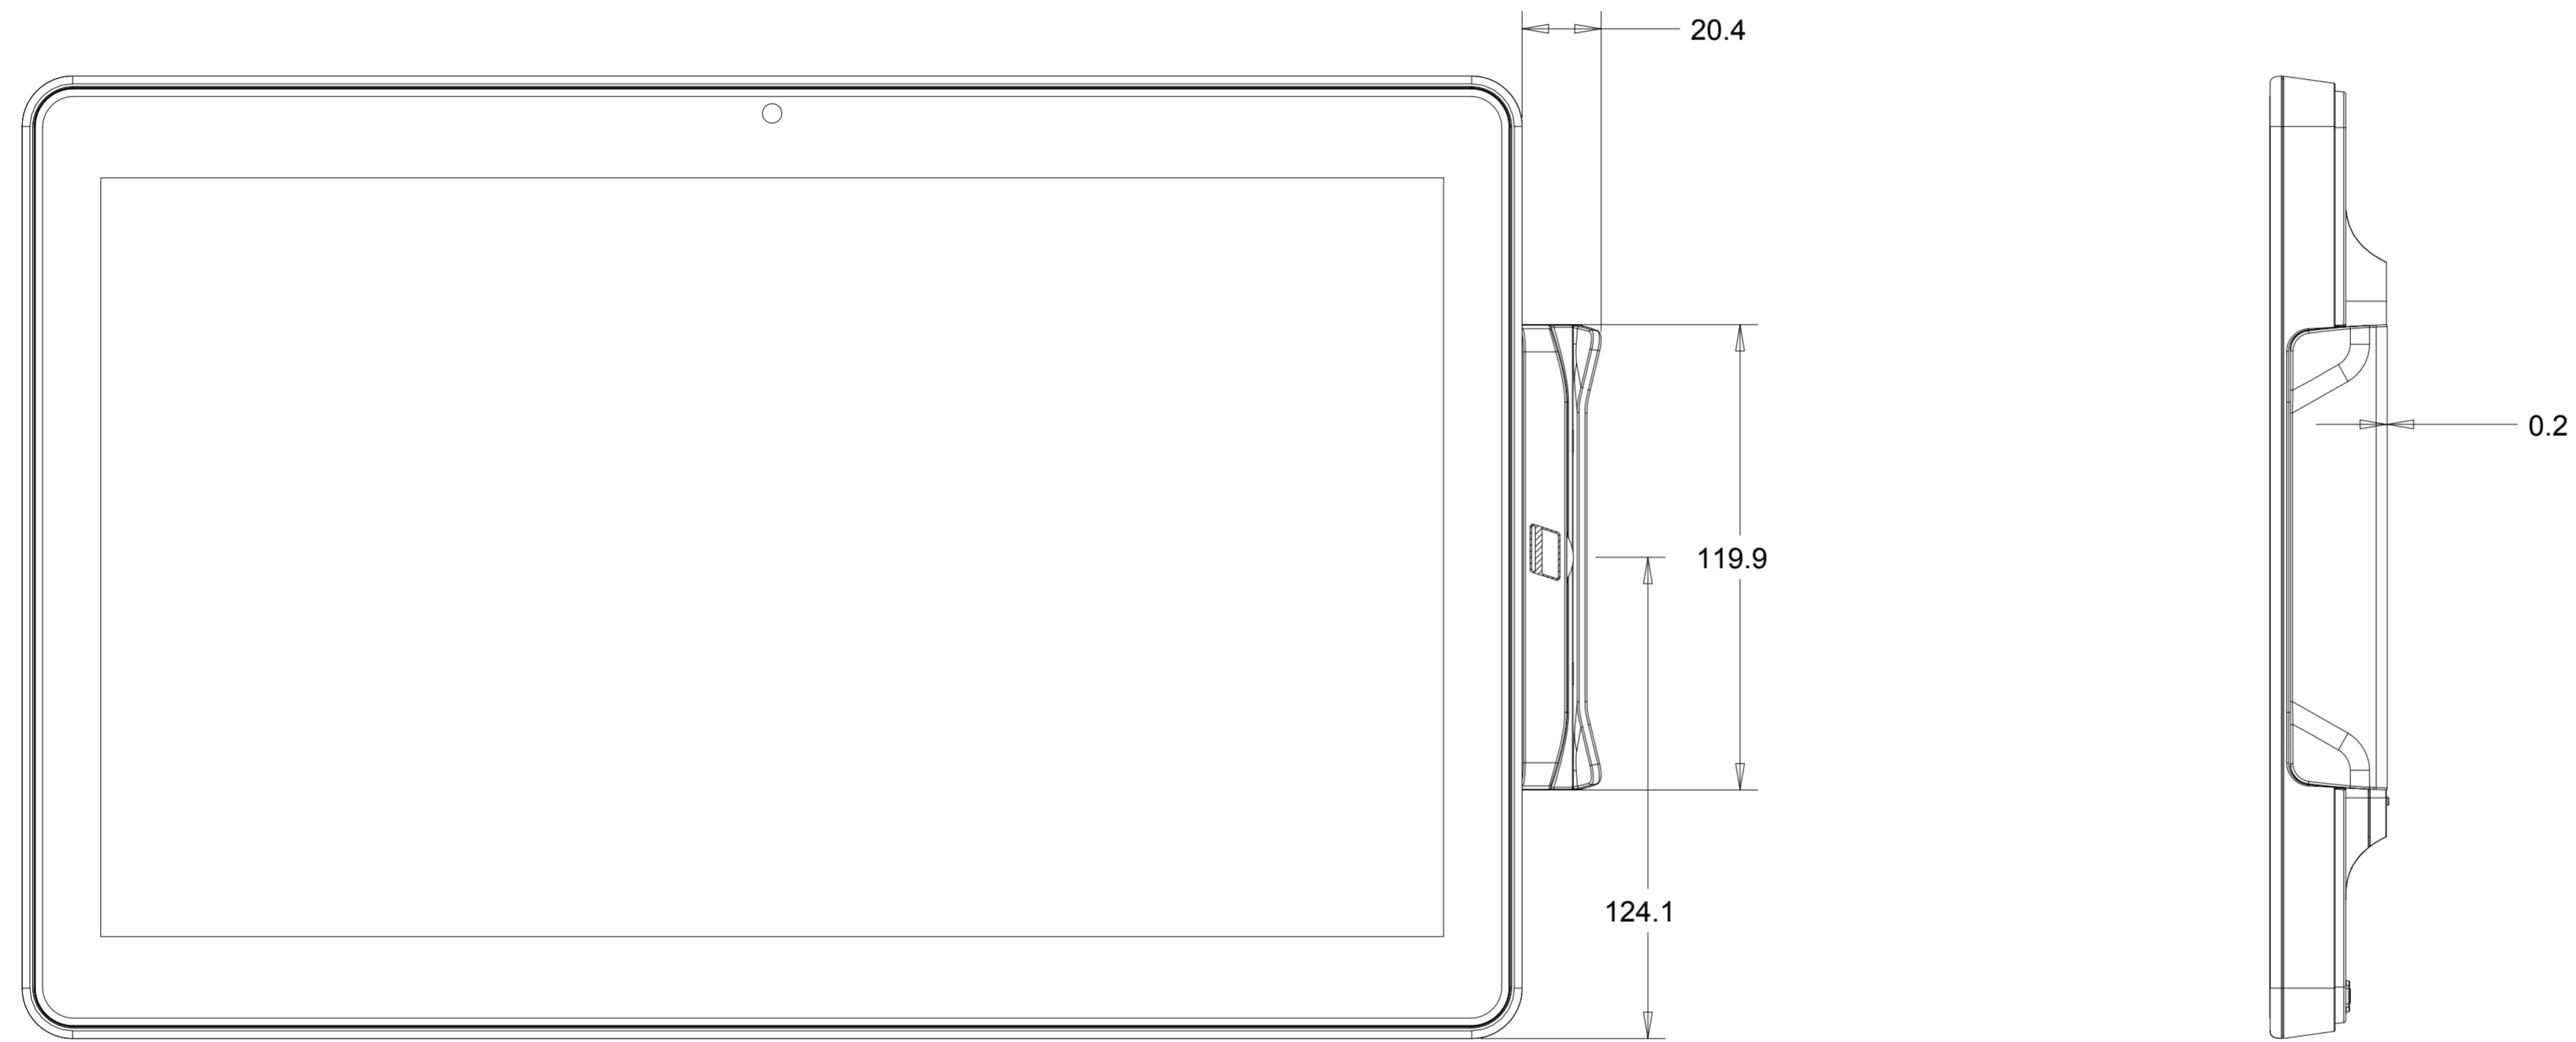

DIMENSIONAL DRAWING: 15IN AAIO

DIMENSIONS ARE IN MILLIMETERS

OPTIONAL STAND KIT P/N: E044162

STAND IN HIGH POSITION

STAND IN LOW POSITION

DIMENSIONS ARE IN MILLIMETERS

OPTIONAL MSR KIT P/N:E001002

OPTIONAL LOW PROFILE WALLMOUNT KIT P/N: E160680

HOLES MUST BE DRILLED IN WALL
TO ALLOW CABLES TO PASS THROUGH BRACKET

OPTIONAL BARCODE SCANNER KIT P/N: E093433

MAX ROTATION ANGLE = 180 DEGREES

OPTIONAL NFC ADAPTER KIT P/N: E001004