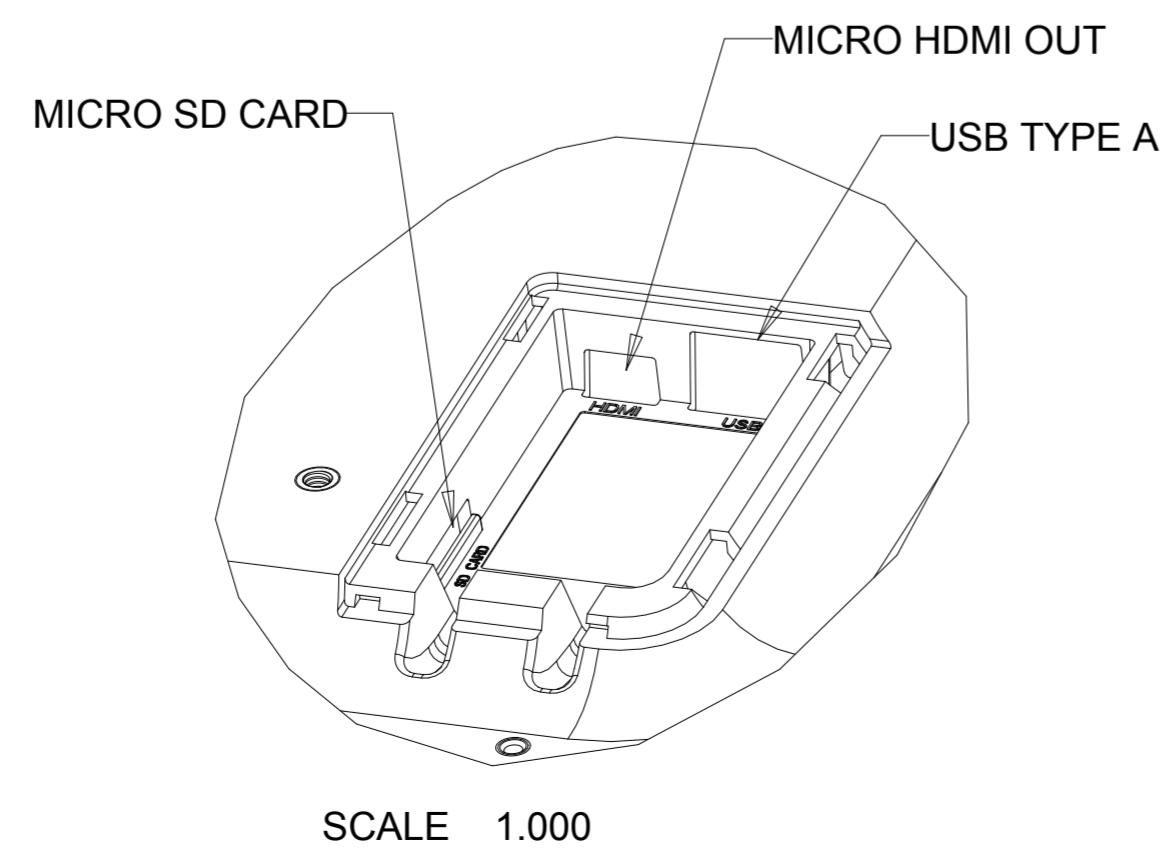

DIMENSIONAL DRAWING: 15IN AAIO

DIMENSIONS ARE IN MILLIMETERS

OPTIONAL STAND KIT P/N: E044162

STAND IN HIGH POSITION

STAND IN LOW POSITION

DIMENSIONS ARE IN MILLIMETERS

OPTIONAL MSR KIT P/N:E001002

OPTIONAL LOW PROFILE WALLMOUNT KIT P/N: E160680

HOLES MUST BE DRILLED IN WALL
TO ALLOW CABLES TO PASS THROUGH BRACKET

OPTIONAL BARCODE SCANNER KIT P/N: E093433

MAX ROTATION ANGLE = 180 DEGREES

OPTIONAL NFC ADAPTER KIT P/N: E001004