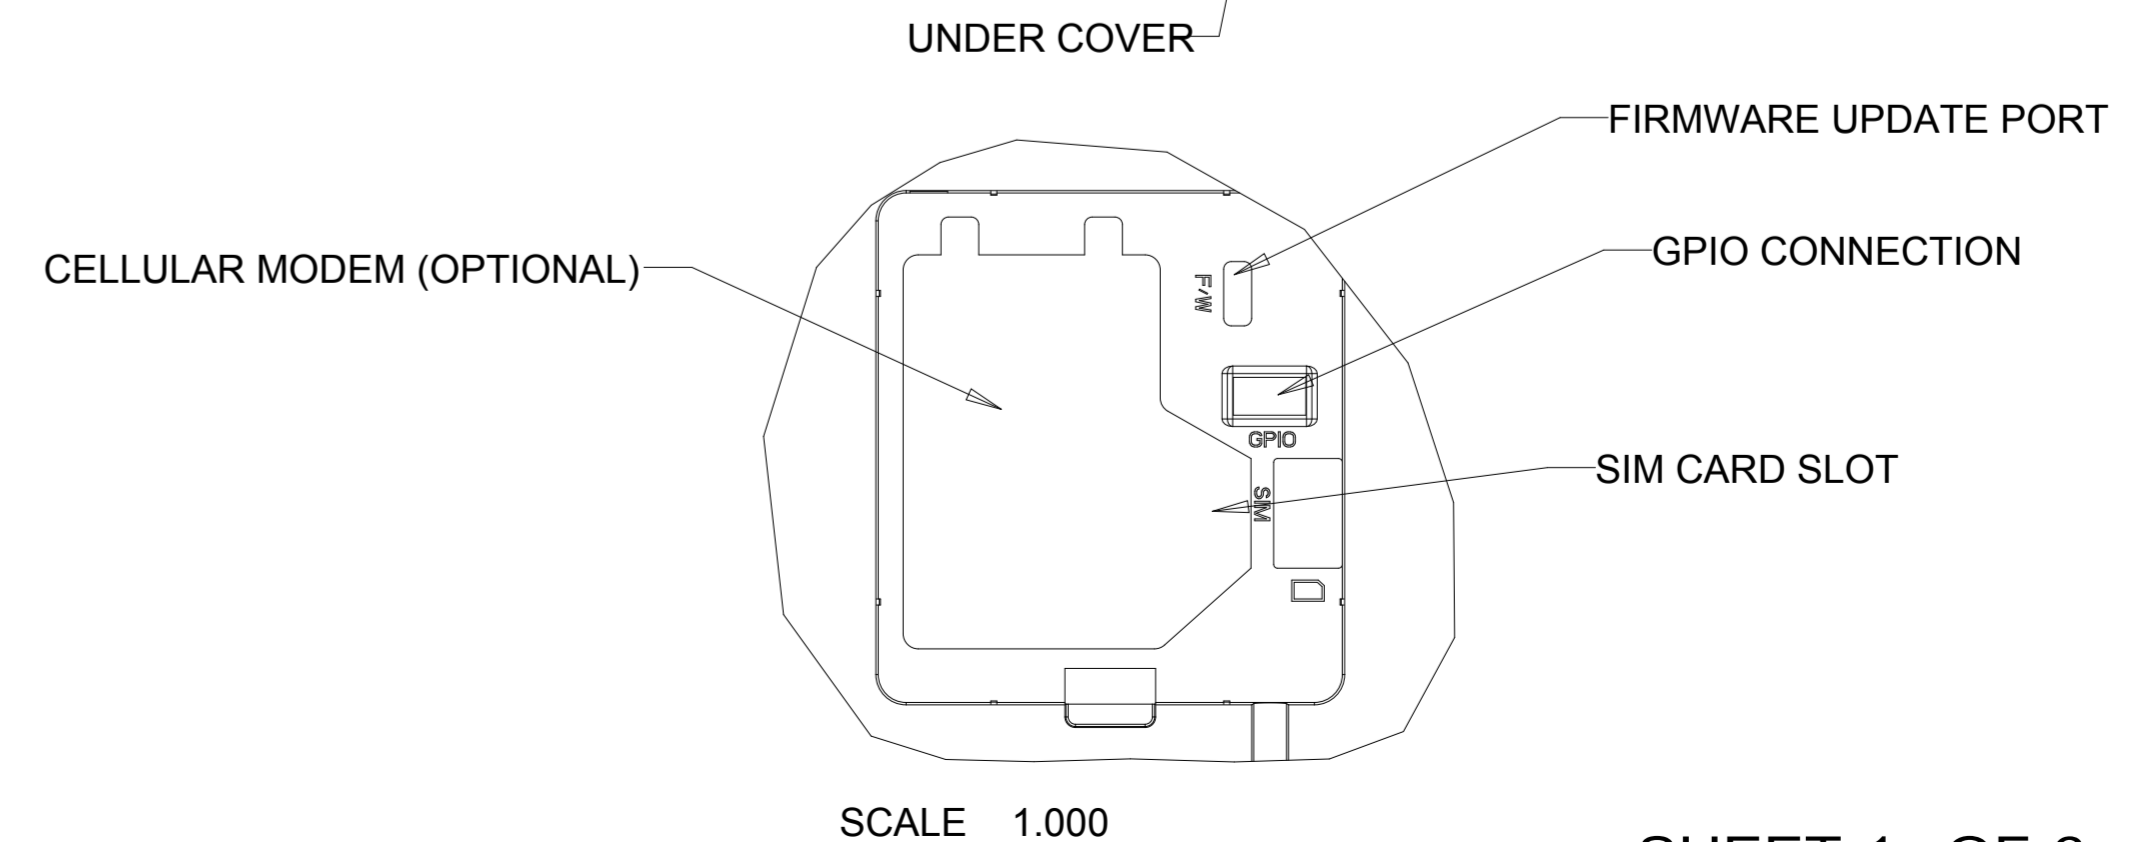

DIMENSIONAL DRAWING: 15IN AAIO

DIMENSIONS ARE IN MILLIMETERS

OPTIONAL STAND KIT P/N: E044162

STAND IN HIGH POSITION

STAND IN LOW POSITION

DIMENSIONS ARE IN MILLIMETERS

OPTIONAL MSR KIT P/N:E001002

OPTIONAL LOW PROFILE WALLMOUNT KIT P/N: E160680

HOLES MUST BE DRILLED IN WALL
TO ALLOW CABLES TO PASS THROUGH BRACKET

OPTIONAL BARCODE SCANNER KIT P/N: E093433

MAX ROTATION ANGLE = 180 DEGREES

OPTIONAL NFC ADAPTER KIT P/N: E001004