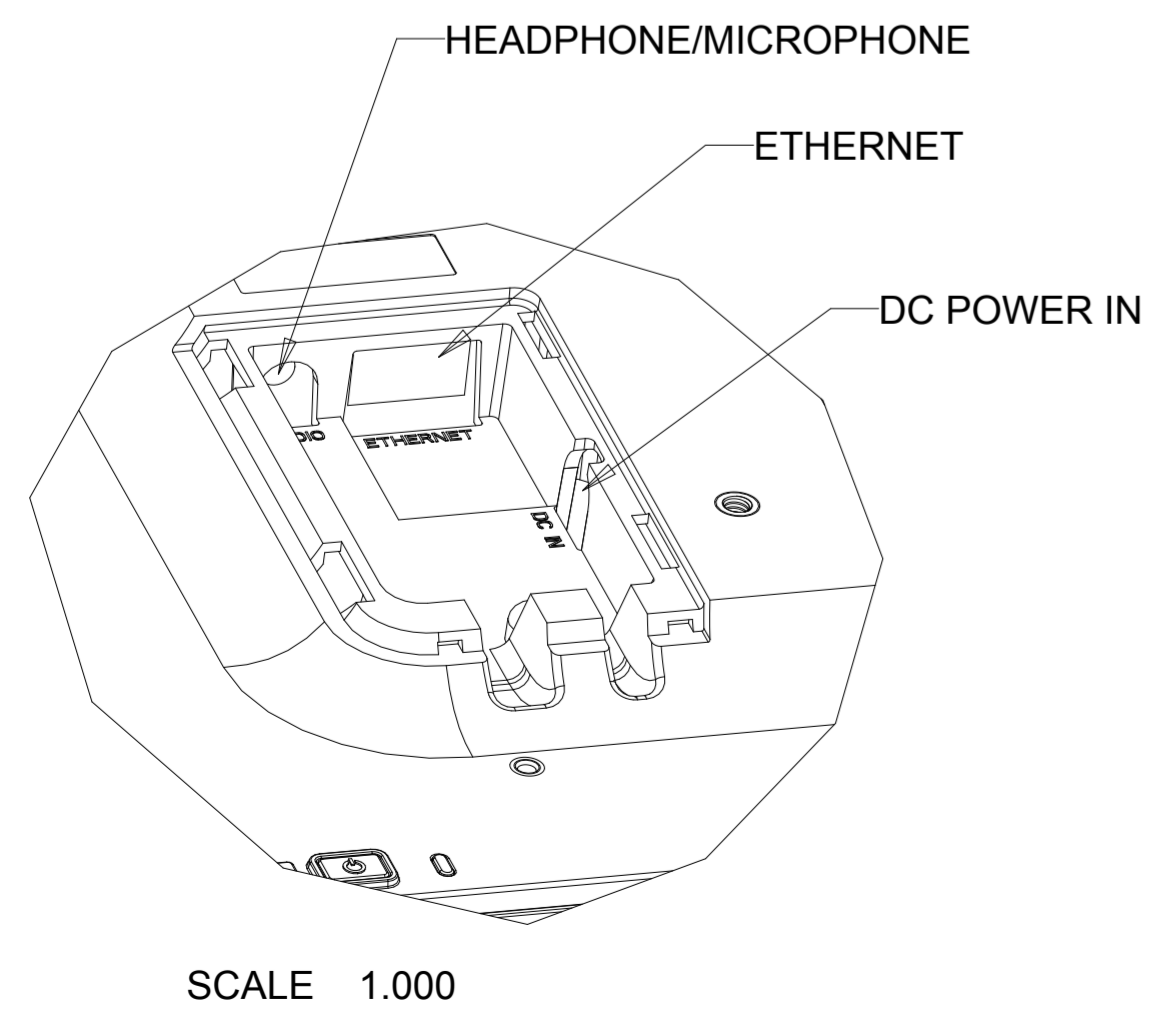

DIMENSIONAL DRAWING: 15IN AAIO

DIMENSIONS ARE IN MILLIMETERS

OPTIONAL STAND KIT P/N: E044162

STAND IN HIGH POSITION

STAND IN LOW POSITION

DIMENSIONS ARE IN MILLIMETERS

OPTIONAL MSR KIT P/N:E001002

OPTIONAL LOW PROFILE WALLMOUNT KIT P/N: E160680

HOLES MUST BE DRILLED IN WALL
TO ALLOW CABLES TO PASS THROUGH BRACKET

OPTIONAL BARCODE SCANNER KIT P/N: E093433

MAX ROTATION ANGLE = 180 DEGREES

OPTIONAL NFC ADAPTER KIT P/N: E001004