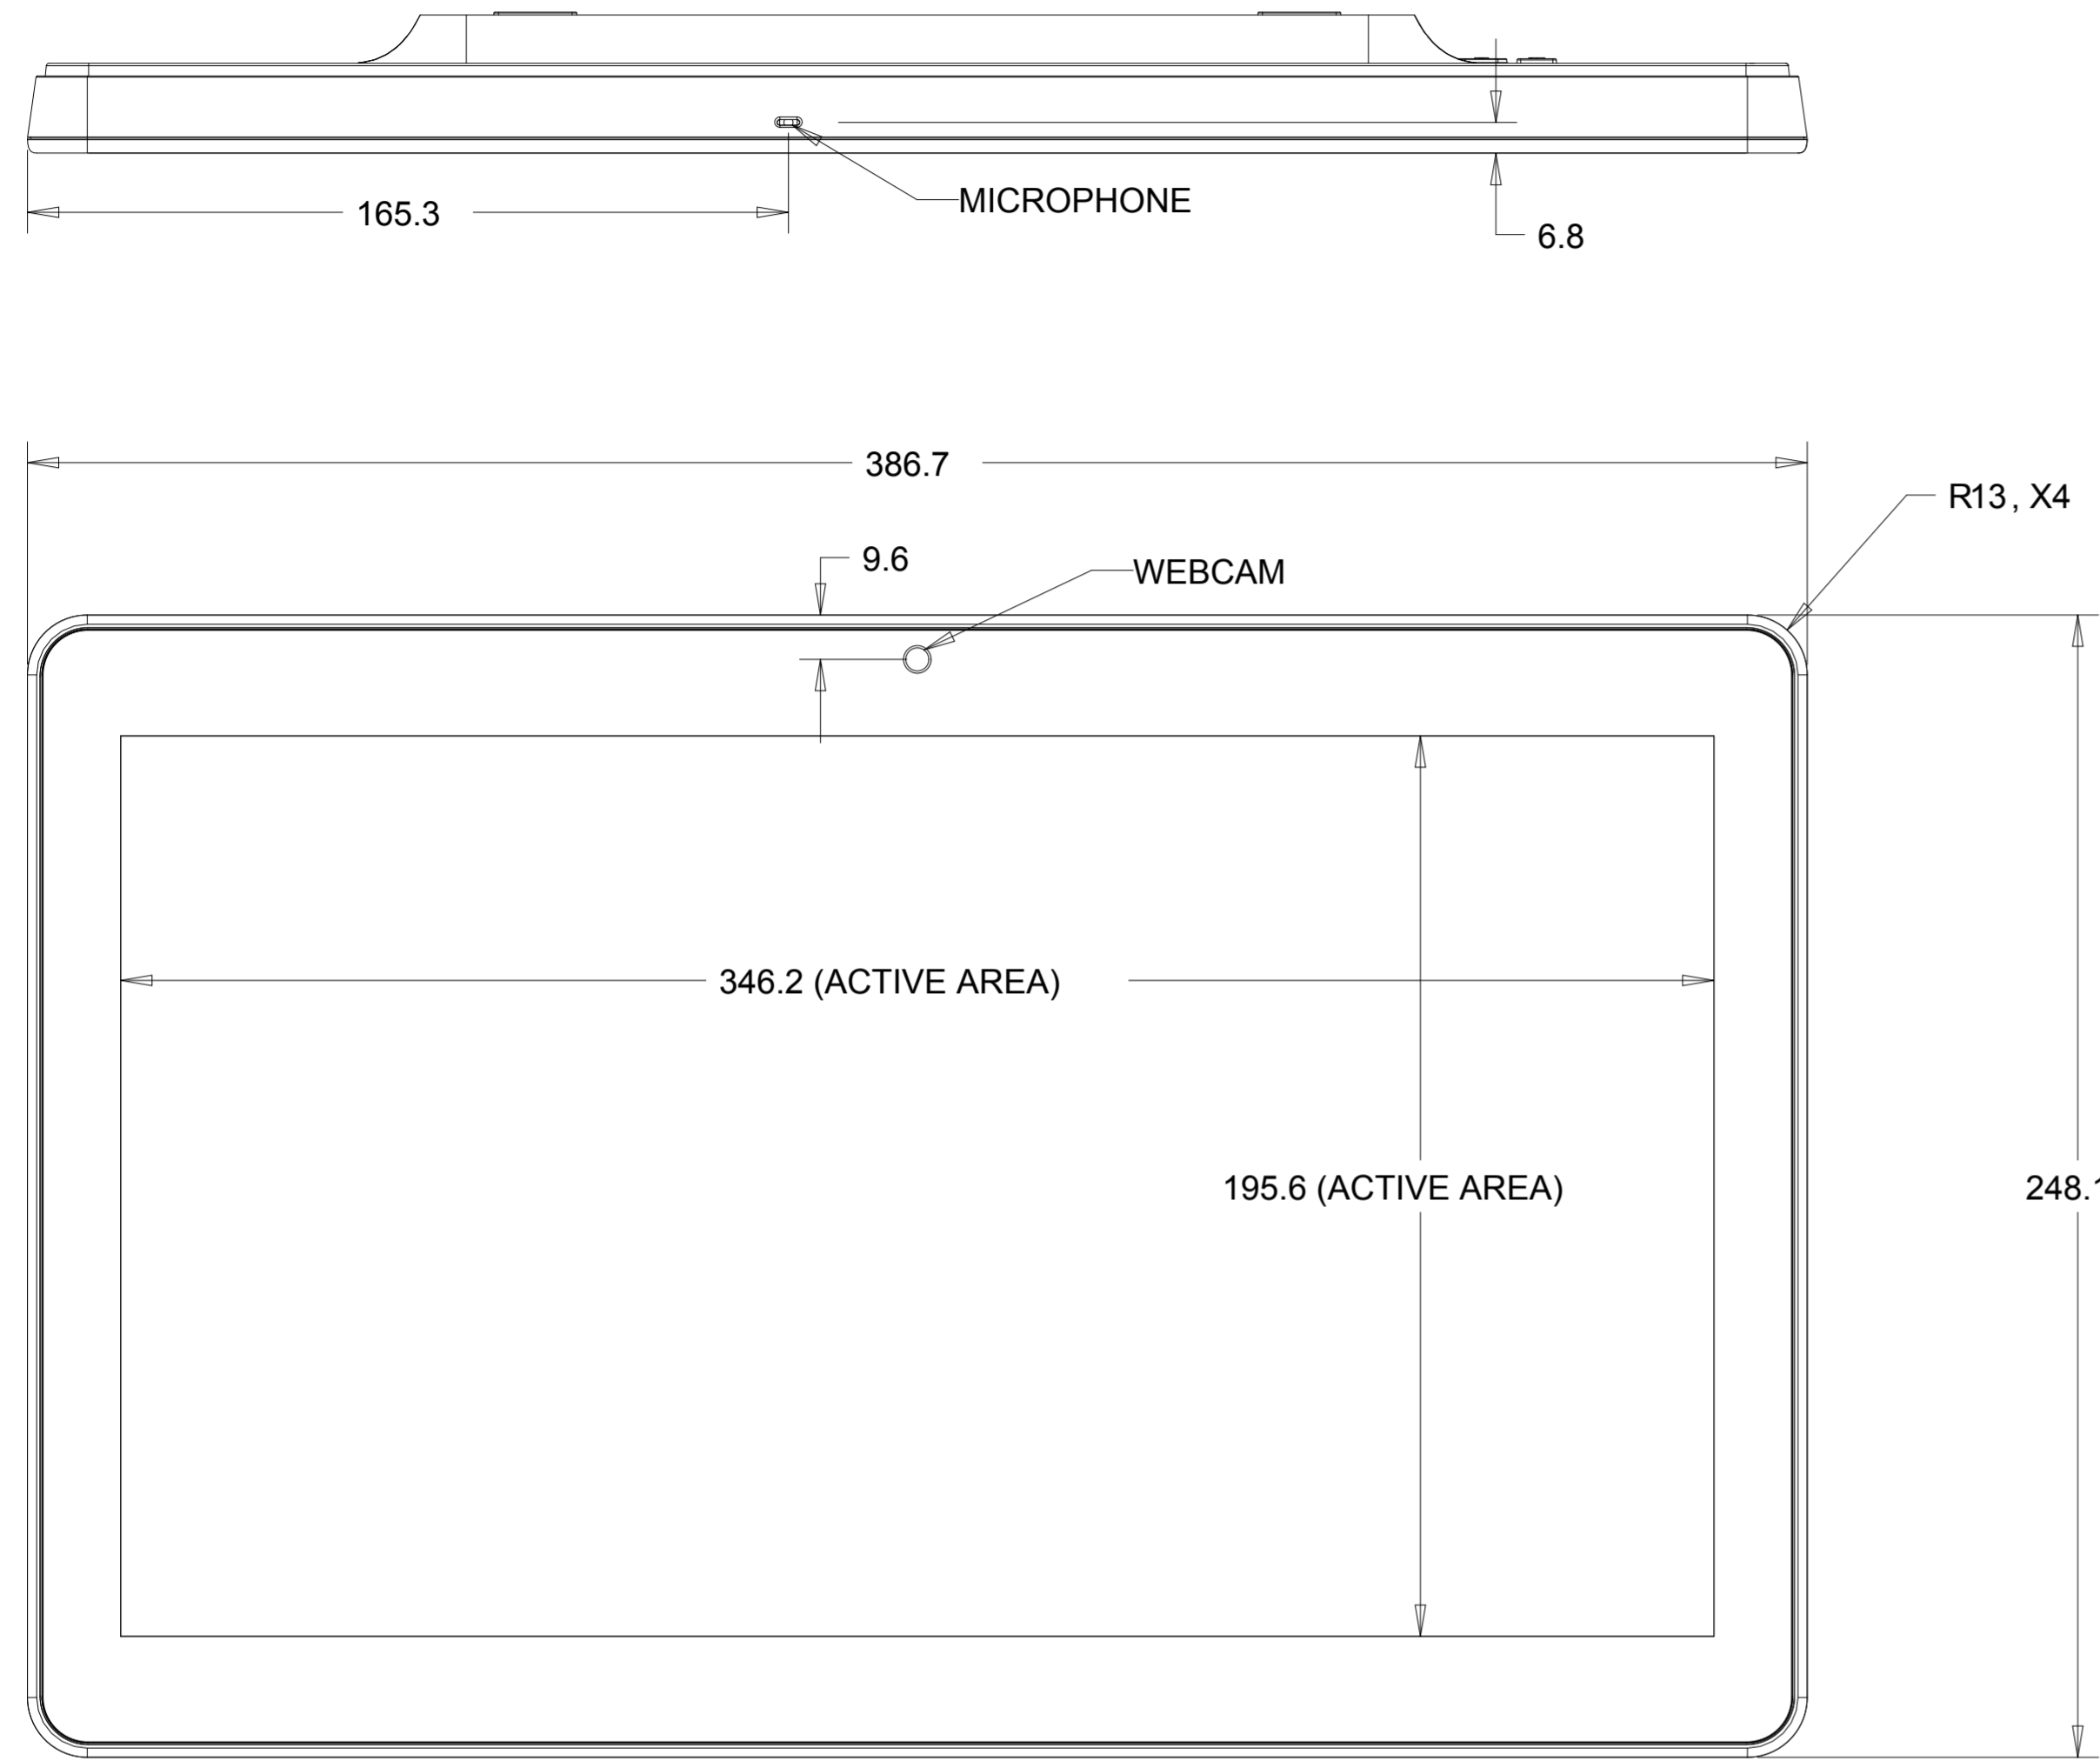

DIMENSIONAL DRAWING: 15IN AAIO

DIMENSIONS ARE IN MILLIMETERS

OPTIONAL STAND KIT P/N: E044162

STAND IN HIGH POSITION

STAND IN LOW POSITION

DIMENSIONS ARE IN MILLIMETERS

OPTIONAL MSR KIT P/N:E001002

OPTIONAL LOW PROFILE WALLMOUNT KIT P/N: E160680

HOLES MUST BE DRILLED IN WALL
TO ALLOW CABLES TO PASS THROUGH BRACKET

OPTIONAL BARCODE SCANNER KIT P/N: E093433

MAX ROTATION ANGLE = 180 DEGREES

OPTIONAL NFC ADAPTER KIT P/N: E001004