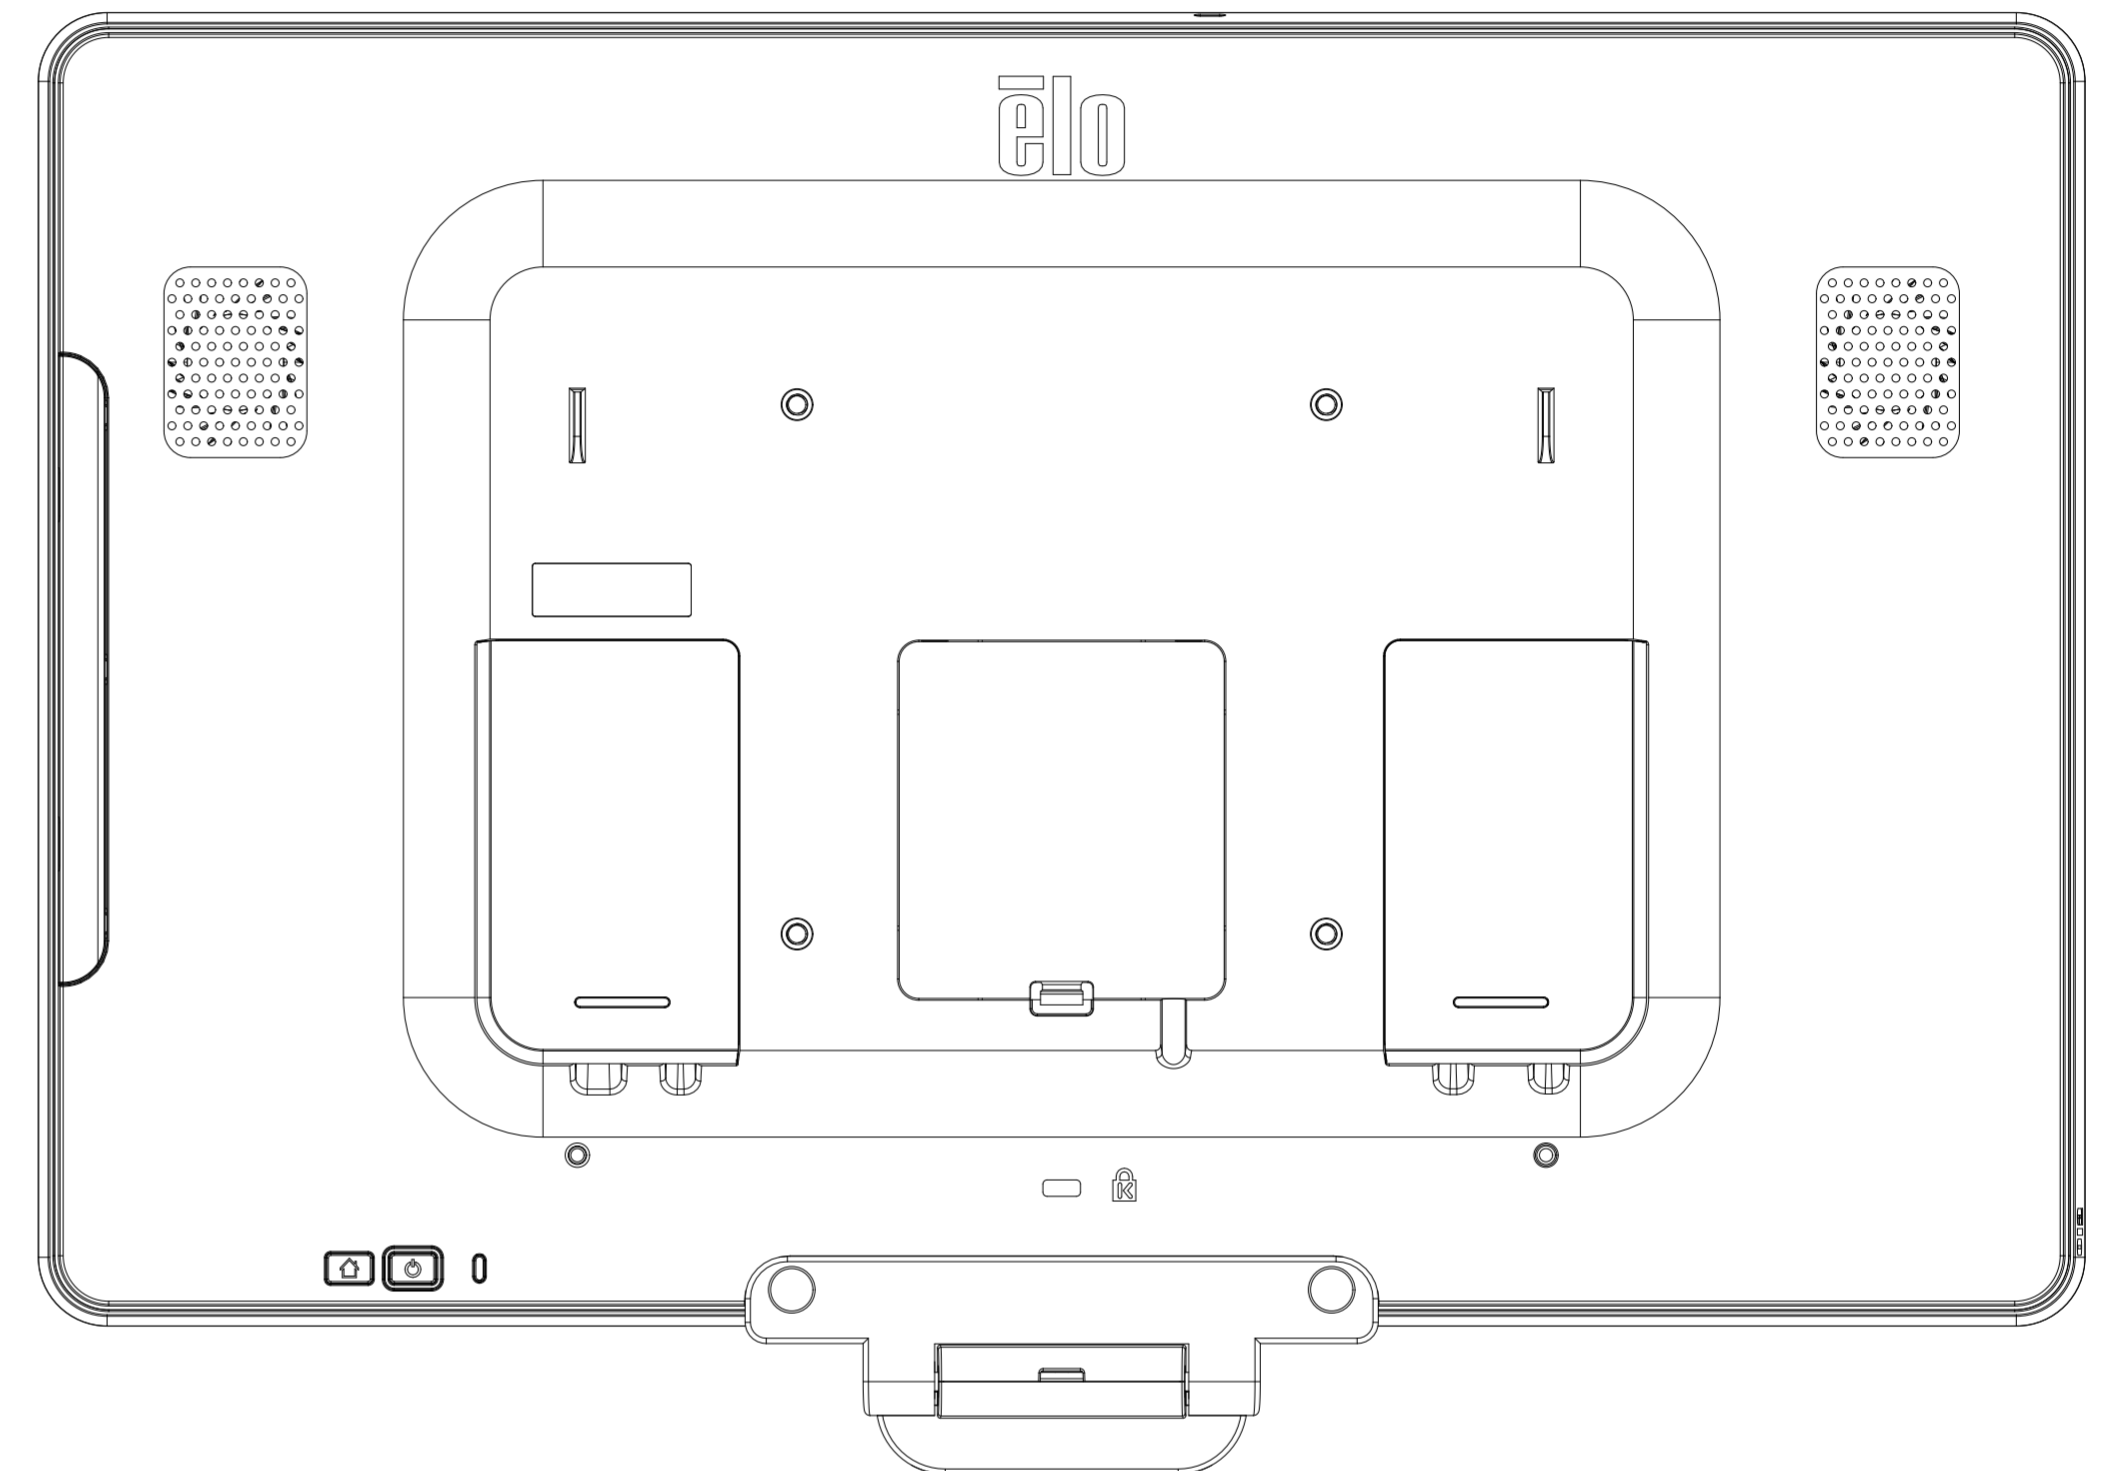

DIMENSIONAL DRAWING: 15IN AAIO

DIMENSIONS ARE IN MILLIMETERS

OPTIONAL STAND KIT P/N: E044162

STAND IN HIGH POSITION

STAND IN LOW POSITION

DIMENSIONS ARE IN MILLIMETERS

OPTIONAL MSR KIT P/N:E001002

OPTIONAL LOW PROFILE WALLMOUNT KIT P/N: E160680

HOLES MUST BE DRILLED IN WALL
TO ALLOW CABLES TO PASS THROUGH BRACKET

OPTIONAL BARCODE SCANNER KIT P/N: E093433

MAX ROTATION ANGLE = 180 DEGREES

OPTIONAL NFC ADAPTER KIT P/N: E001004