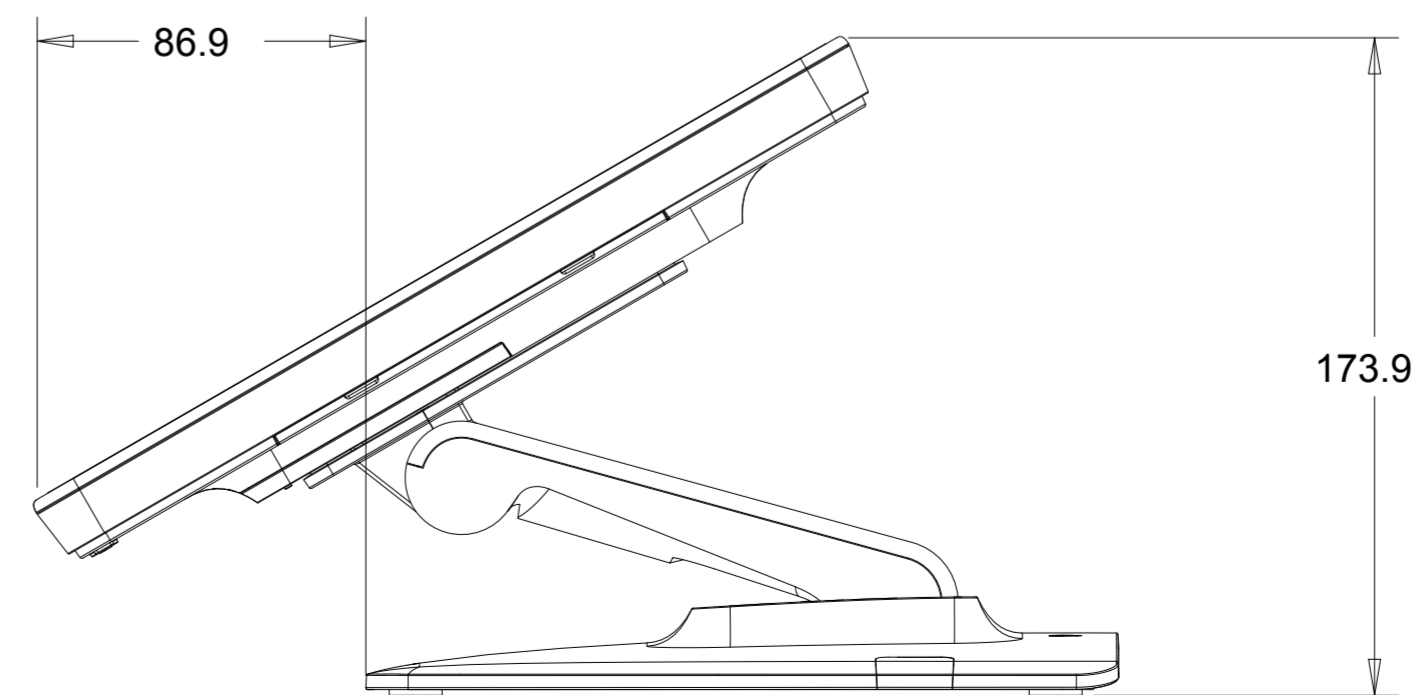

DIMENSIONAL DRAWING: 15IN AAIO

DIMENSIONS ARE IN MILLIMETERS

OPTIONAL STAND KIT P/N: E044162

STAND IN HIGH POSITION

STAND IN LOW POSITION

DIMENSIONS ARE IN MILLIMETERS

OPTIONAL MSR KIT P/N:E001002

OPTIONAL LOW PROFILE WALLMOUNT KIT P/N: E160680

HOLES MUST BE DRILLED IN WALL
TO ALLOW CABLES TO PASS THROUGH BRACKET

OPTIONAL BARCODE SCANNER KIT P/N: E093433

MAX ROTATION ANGLE = 180 DEGREES

OPTIONAL NFC ADAPTER KIT P/N: E001004