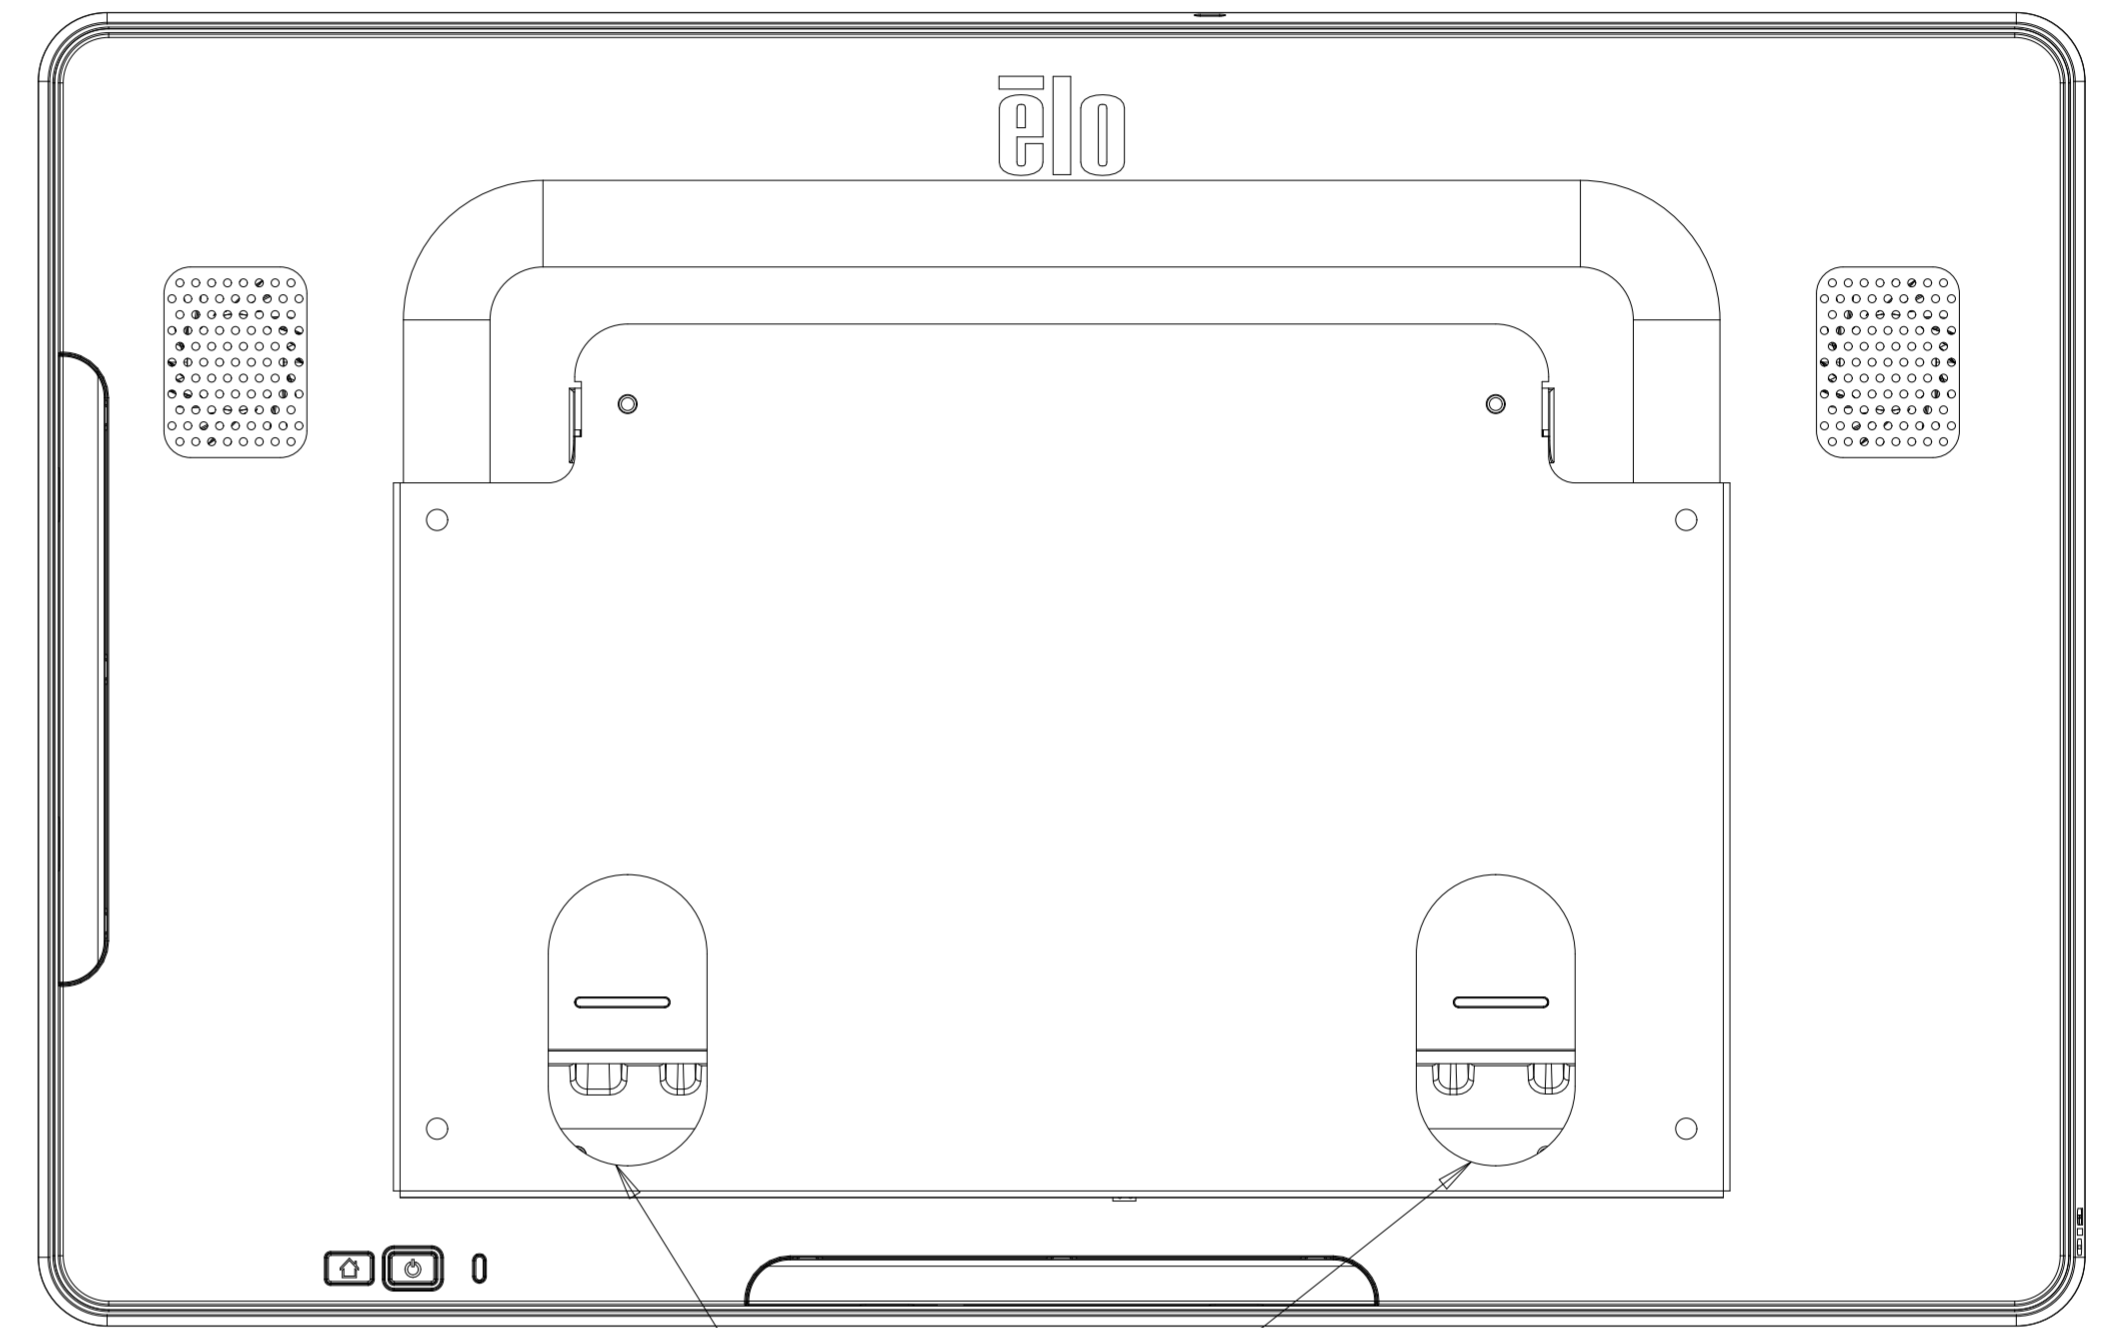

DIMENSIONAL DRAWING: 15IN AAIO

DIMENSIONS ARE IN MILLIMETERS

OPTIONAL STAND KIT P/N: E044162

STAND IN HIGH POSITION

STAND IN LOW POSITION

DIMENSIONS ARE IN MILLIMETERS

OPTIONAL MSR KIT P/N:E001002

OPTIONAL LOW PROFILE WALLMOUNT KIT P/N: E160680

HOLES MUST BE DRILLED IN WALL
TO ALLOW CABLES TO PASS THROUGH BRACKET

OPTIONAL BARCODE SCANNER KIT P/N: E093433

MAX ROTATION ANGLE = 180 DEGREES

OPTIONAL NFC ADAPTER KIT P/N: E001004