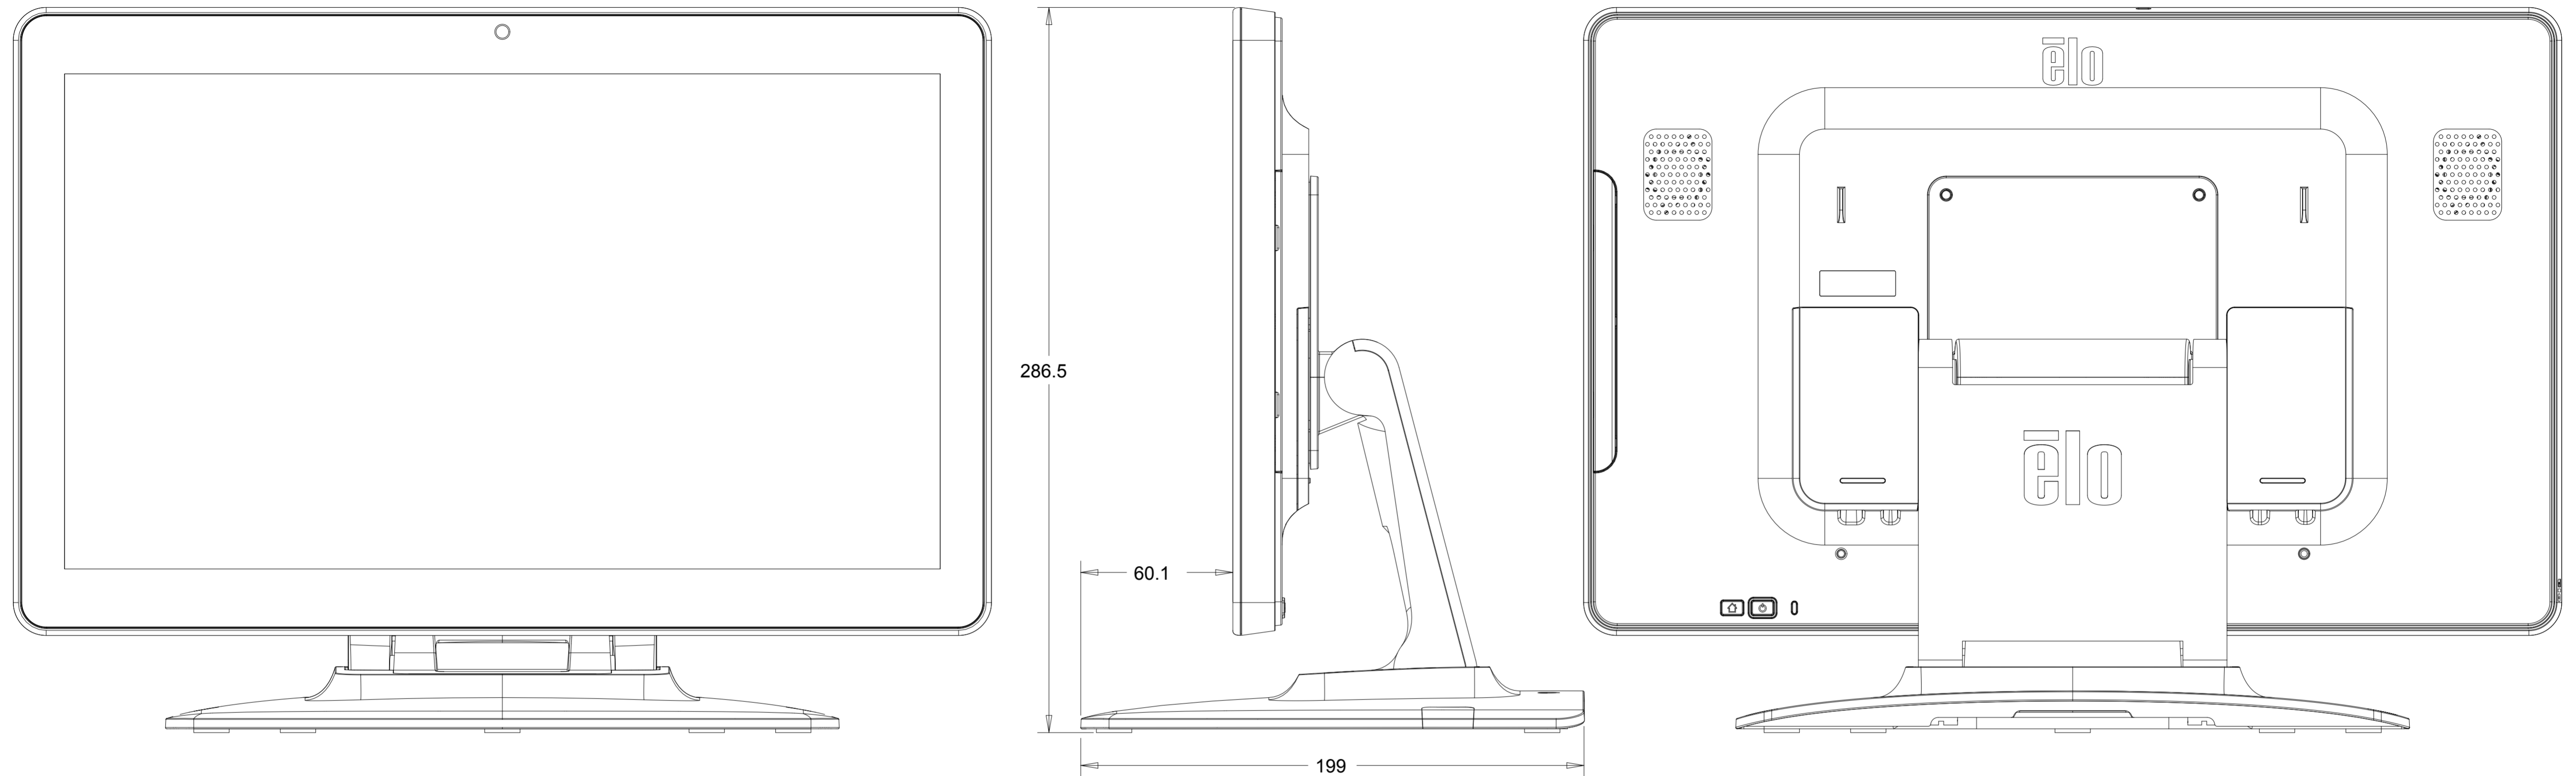

DIMENSIONAL DRAWING: 15IN AAIO

DIMENSIONS ARE IN MILLIMETERS

OPTIONAL STAND KIT P/N: E044162

STAND IN HIGH POSITION

STAND IN LOW POSITION

DIMENSIONS ARE IN MILLIMETERS

OPTIONAL MSR KIT P/N:E001002

OPTIONAL LOW PROFILE WALLMOUNT KIT P/N: E160680

HOLES MUST BE DRILLED IN WALL
TO ALLOW CABLES TO PASS THROUGH BRACKET

OPTIONAL BARCODE SCANNER KIT P/N: E093433

MAX ROTATION ANGLE = 180 DEGREES

OPTIONAL NFC ADAPTER KIT P/N: E001004