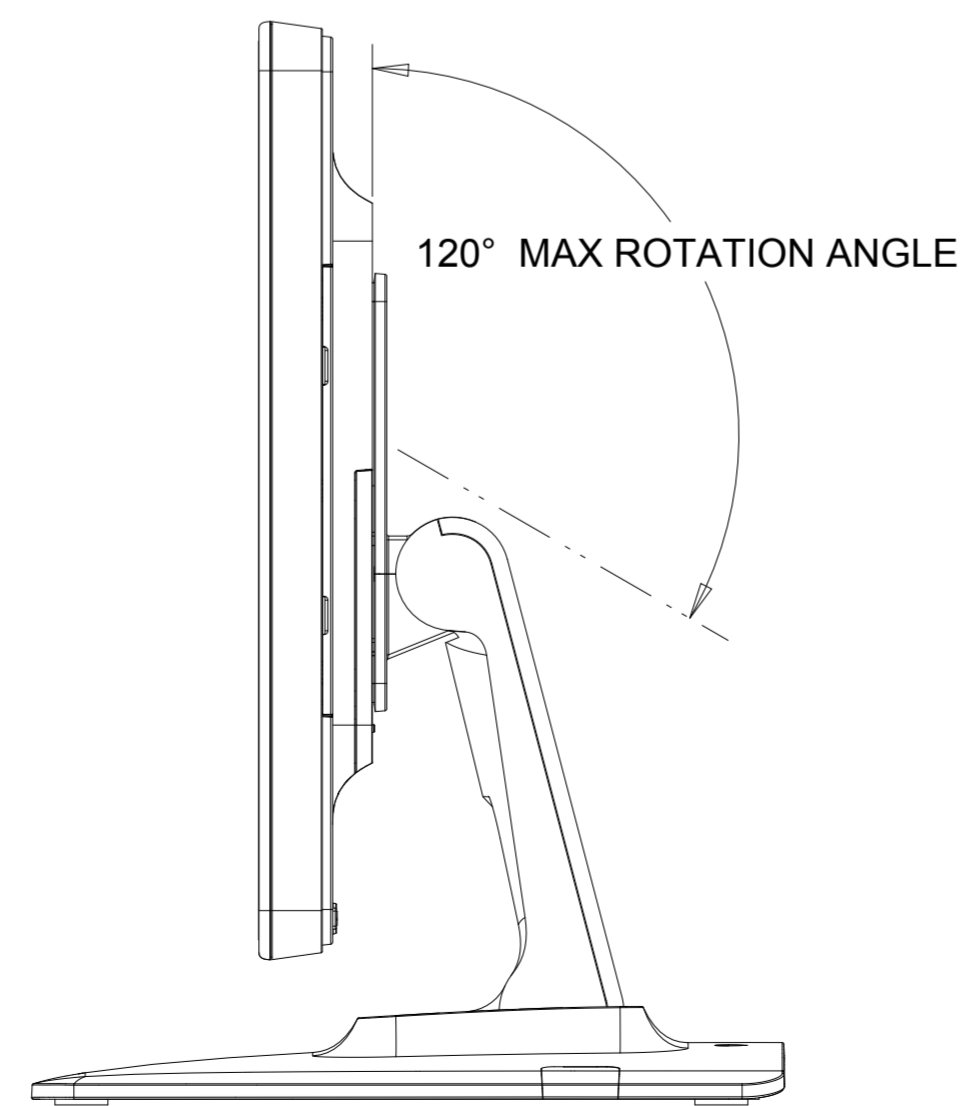

DIMENSIONAL DRAWING: 15IN AAIO

DIMENSIONS ARE IN MILLIMETERS

OPTIONAL STAND KIT P/N: E044162

STAND IN HIGH POSITION

STAND IN LOW POSITION

DIMENSIONS ARE IN MILLIMETERS

OPTIONAL MSR KIT P/N:E001002

OPTIONAL LOW PROFILE WALLMOUNT KIT P/N: E160680

HOLES MUST BE DRILLED IN WALL
TO ALLOW CABLES TO PASS THROUGH BRACKET

OPTIONAL BARCODE SCANNER KIT P/N: E093433

MAX ROTATION ANGLE = 180 DEGREES

OPTIONAL NFC ADAPTER KIT P/N: E001004