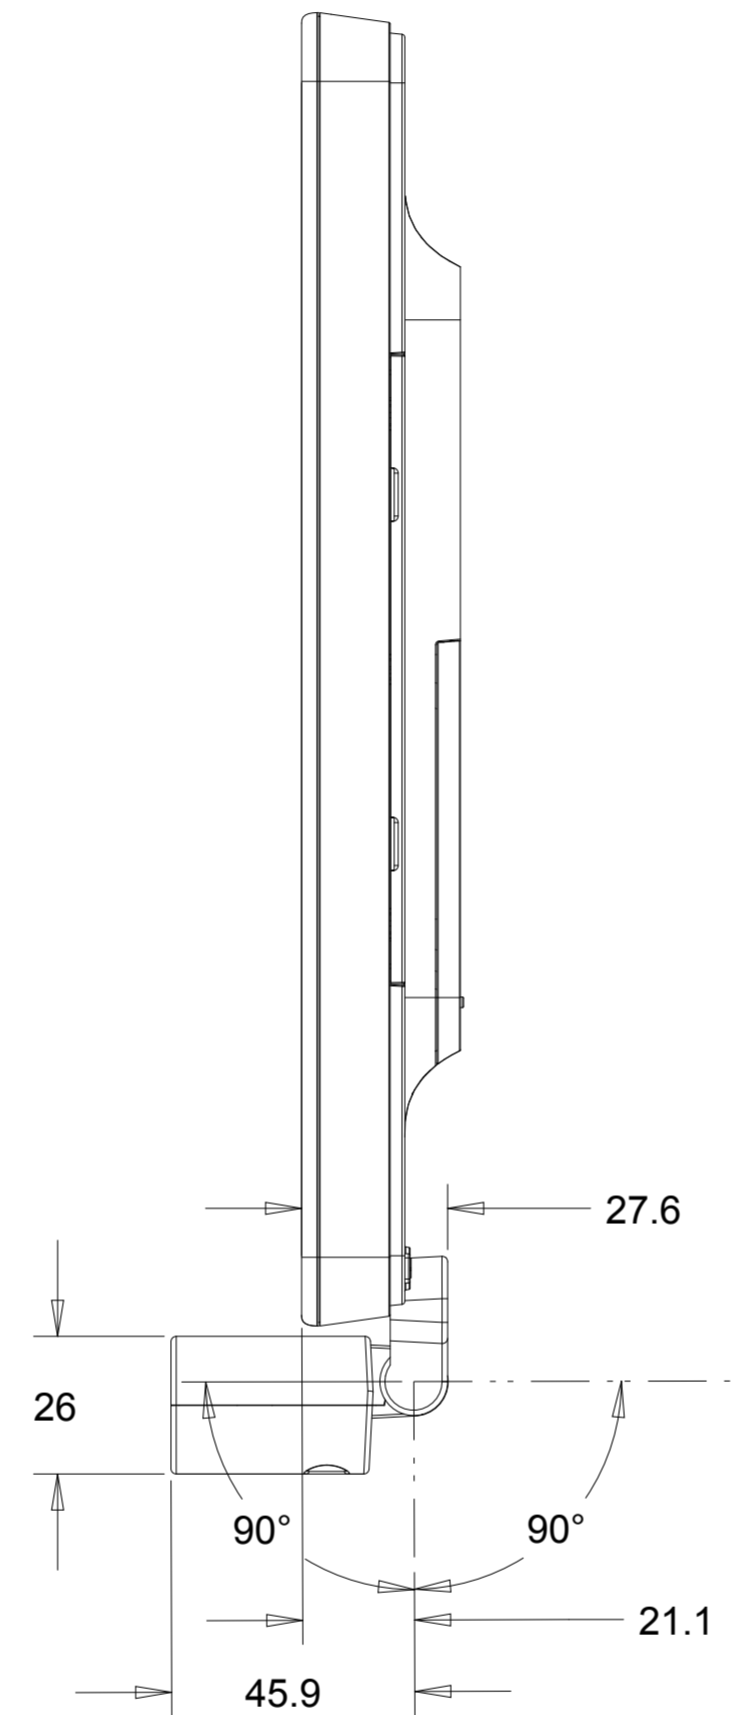

DIMENSIONAL DRAWING: 15IN AAIO

DIMENSIONS ARE IN MILLIMETERS

OPTIONAL STAND KIT P/N: E044162

STAND IN HIGH POSITION

STAND IN LOW POSITION

DIMENSIONS ARE IN MILLIMETERS

OPTIONAL MSR KIT P/N:E001002

OPTIONAL LOW PROFILE WALLMOUNT KIT P/N: E160680

HOLES MUST BE DRILLED IN WALL
TO ALLOW CABLES TO PASS THROUGH BRACKET

OPTIONAL BARCODE SCANNER KIT P/N: E093433

MAX ROTATION ANGLE = 180 DEGREES

OPTIONAL NFC ADAPTER KIT P/N: E001004