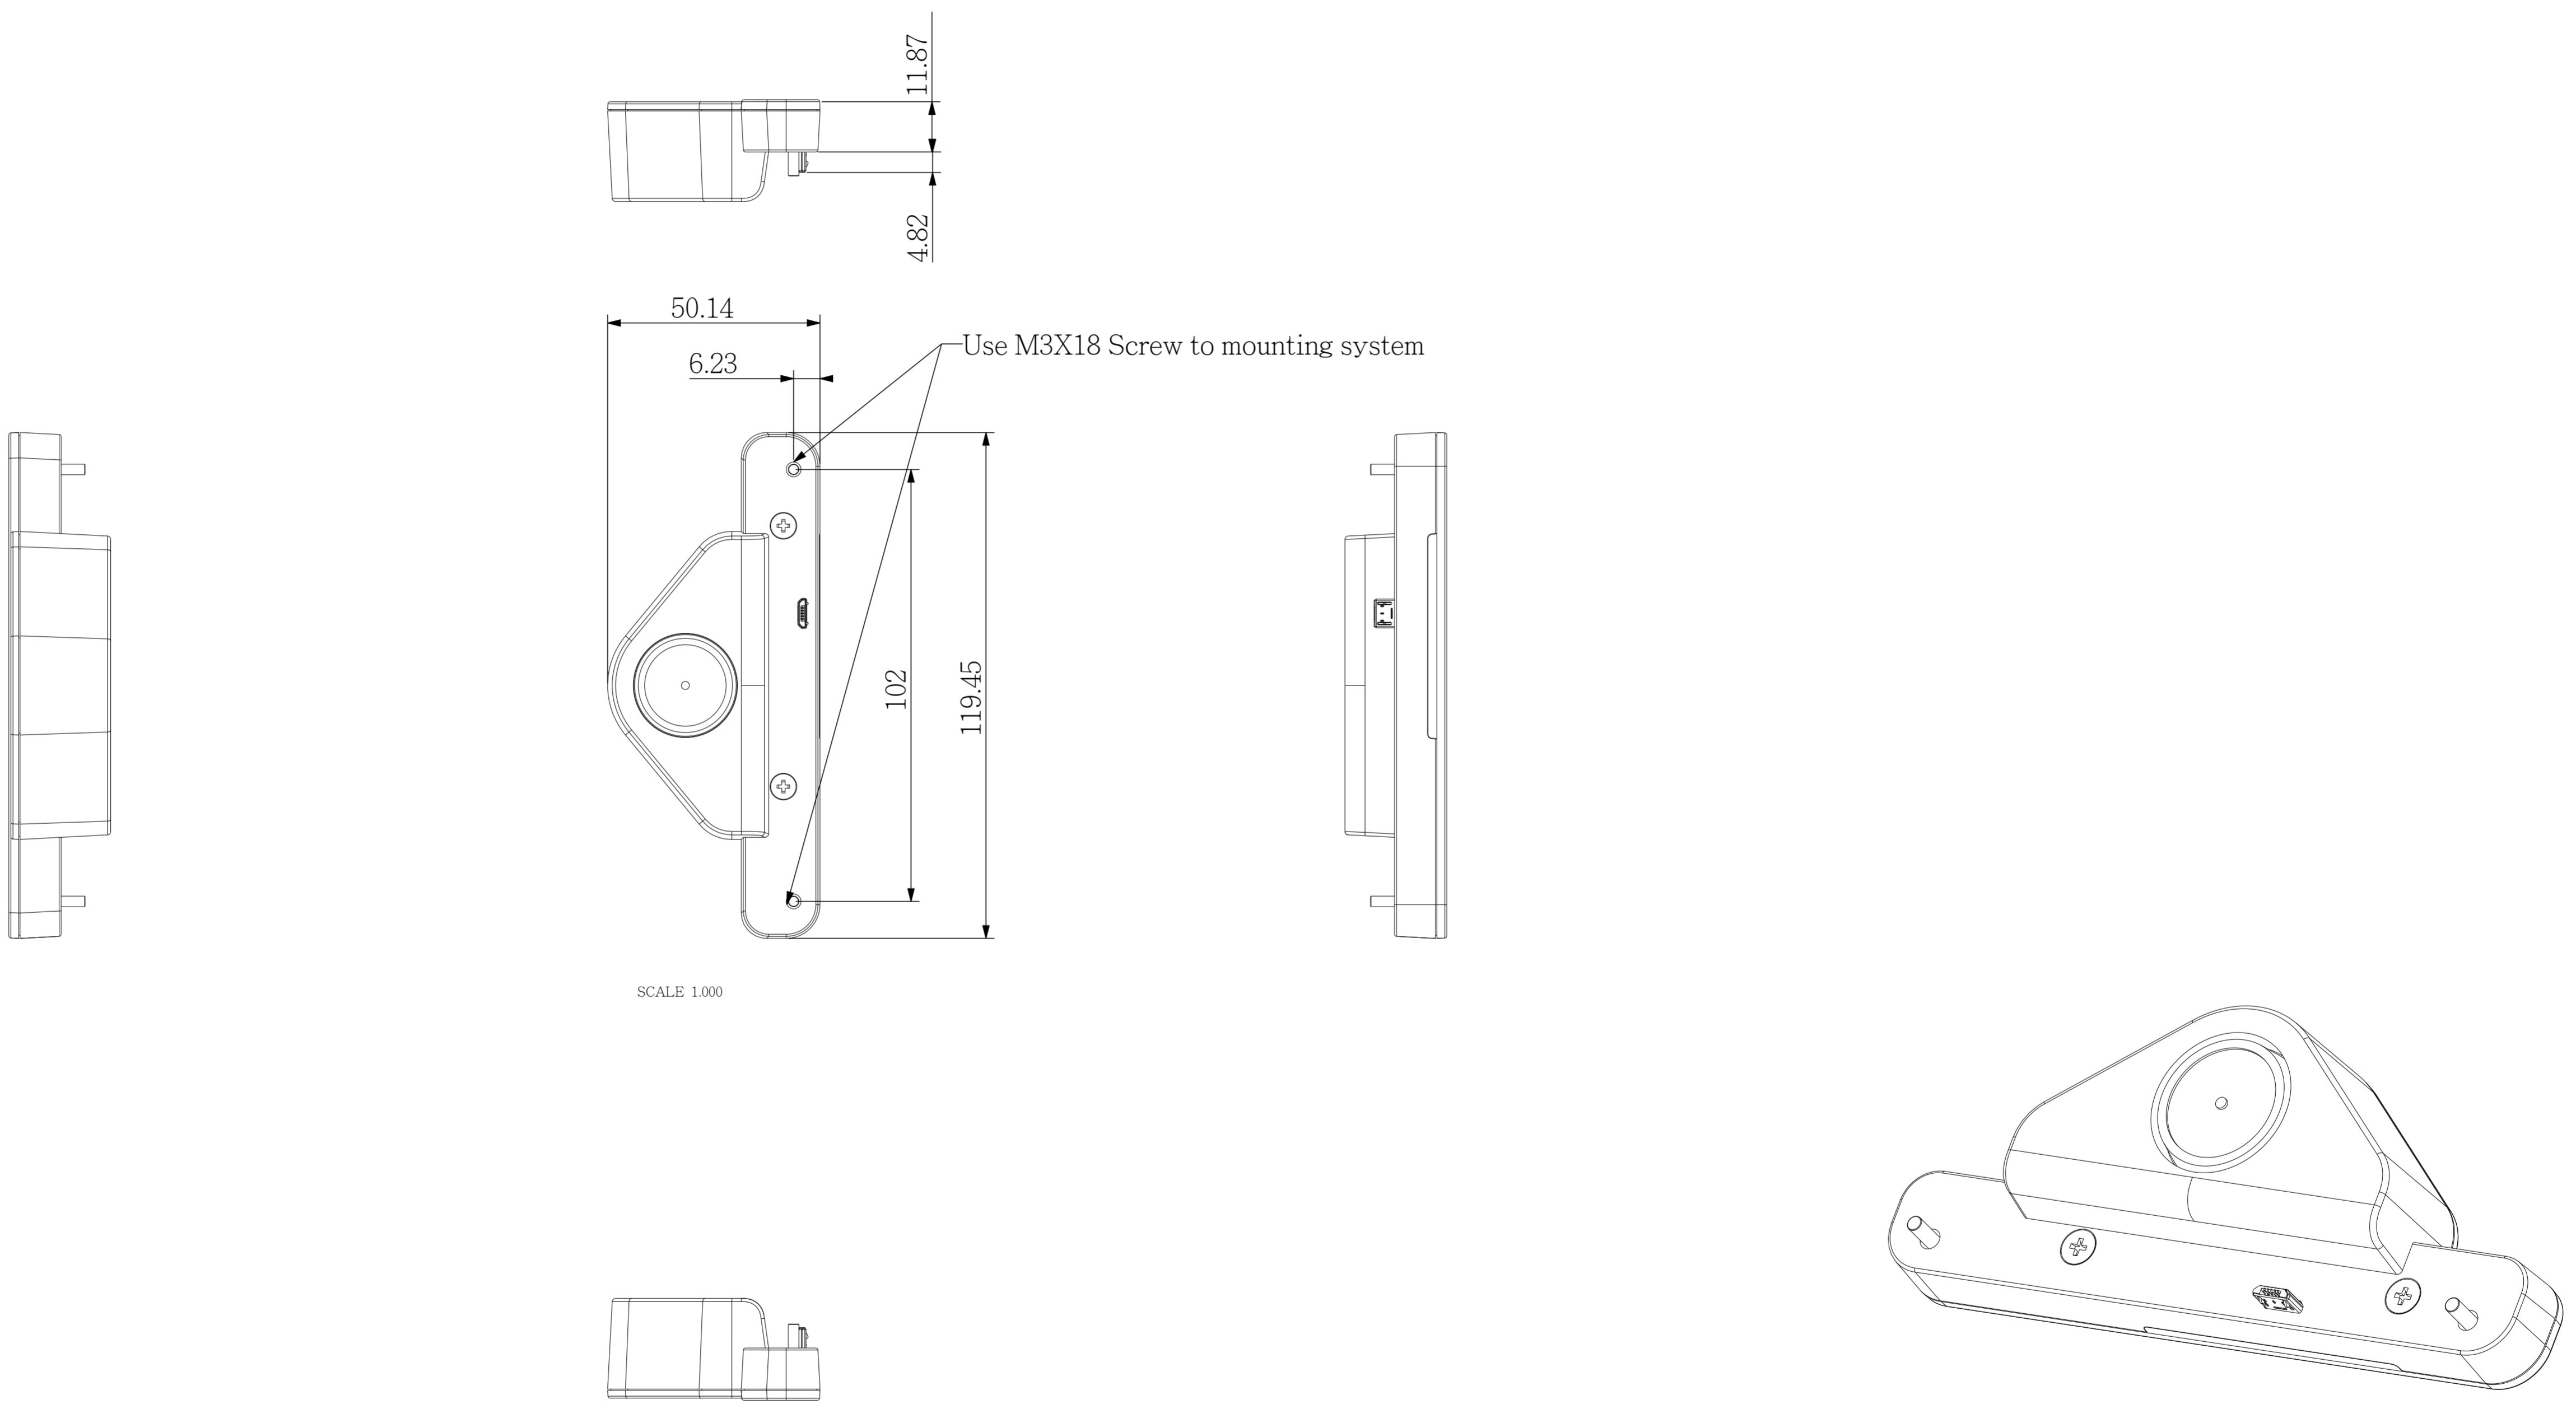

DIMENSIONAL DRAWING: KIT, i-BUTTON

SCALE 1.000