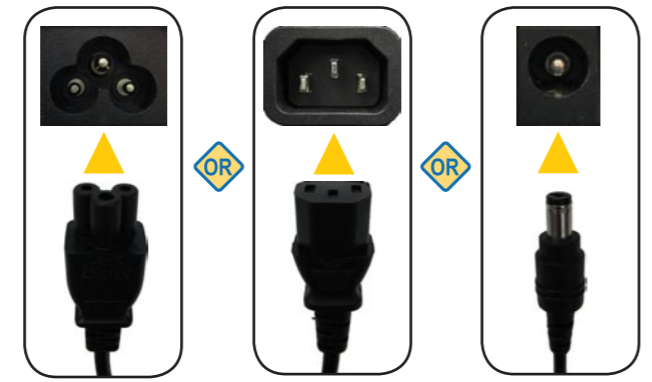

1 Power

2 Video

3 Touch

4 Install Driver