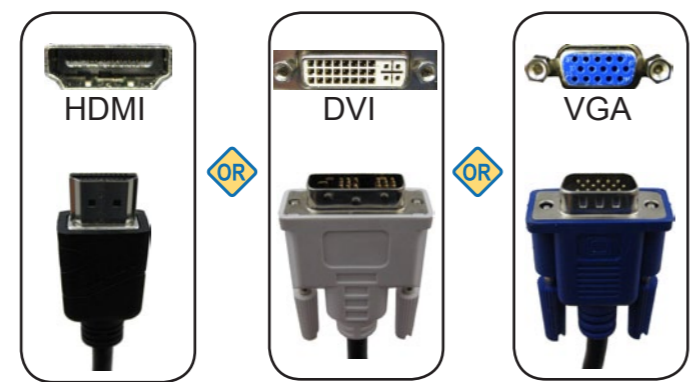

1 Power

2 Video

3 Touch

4 Install Driver