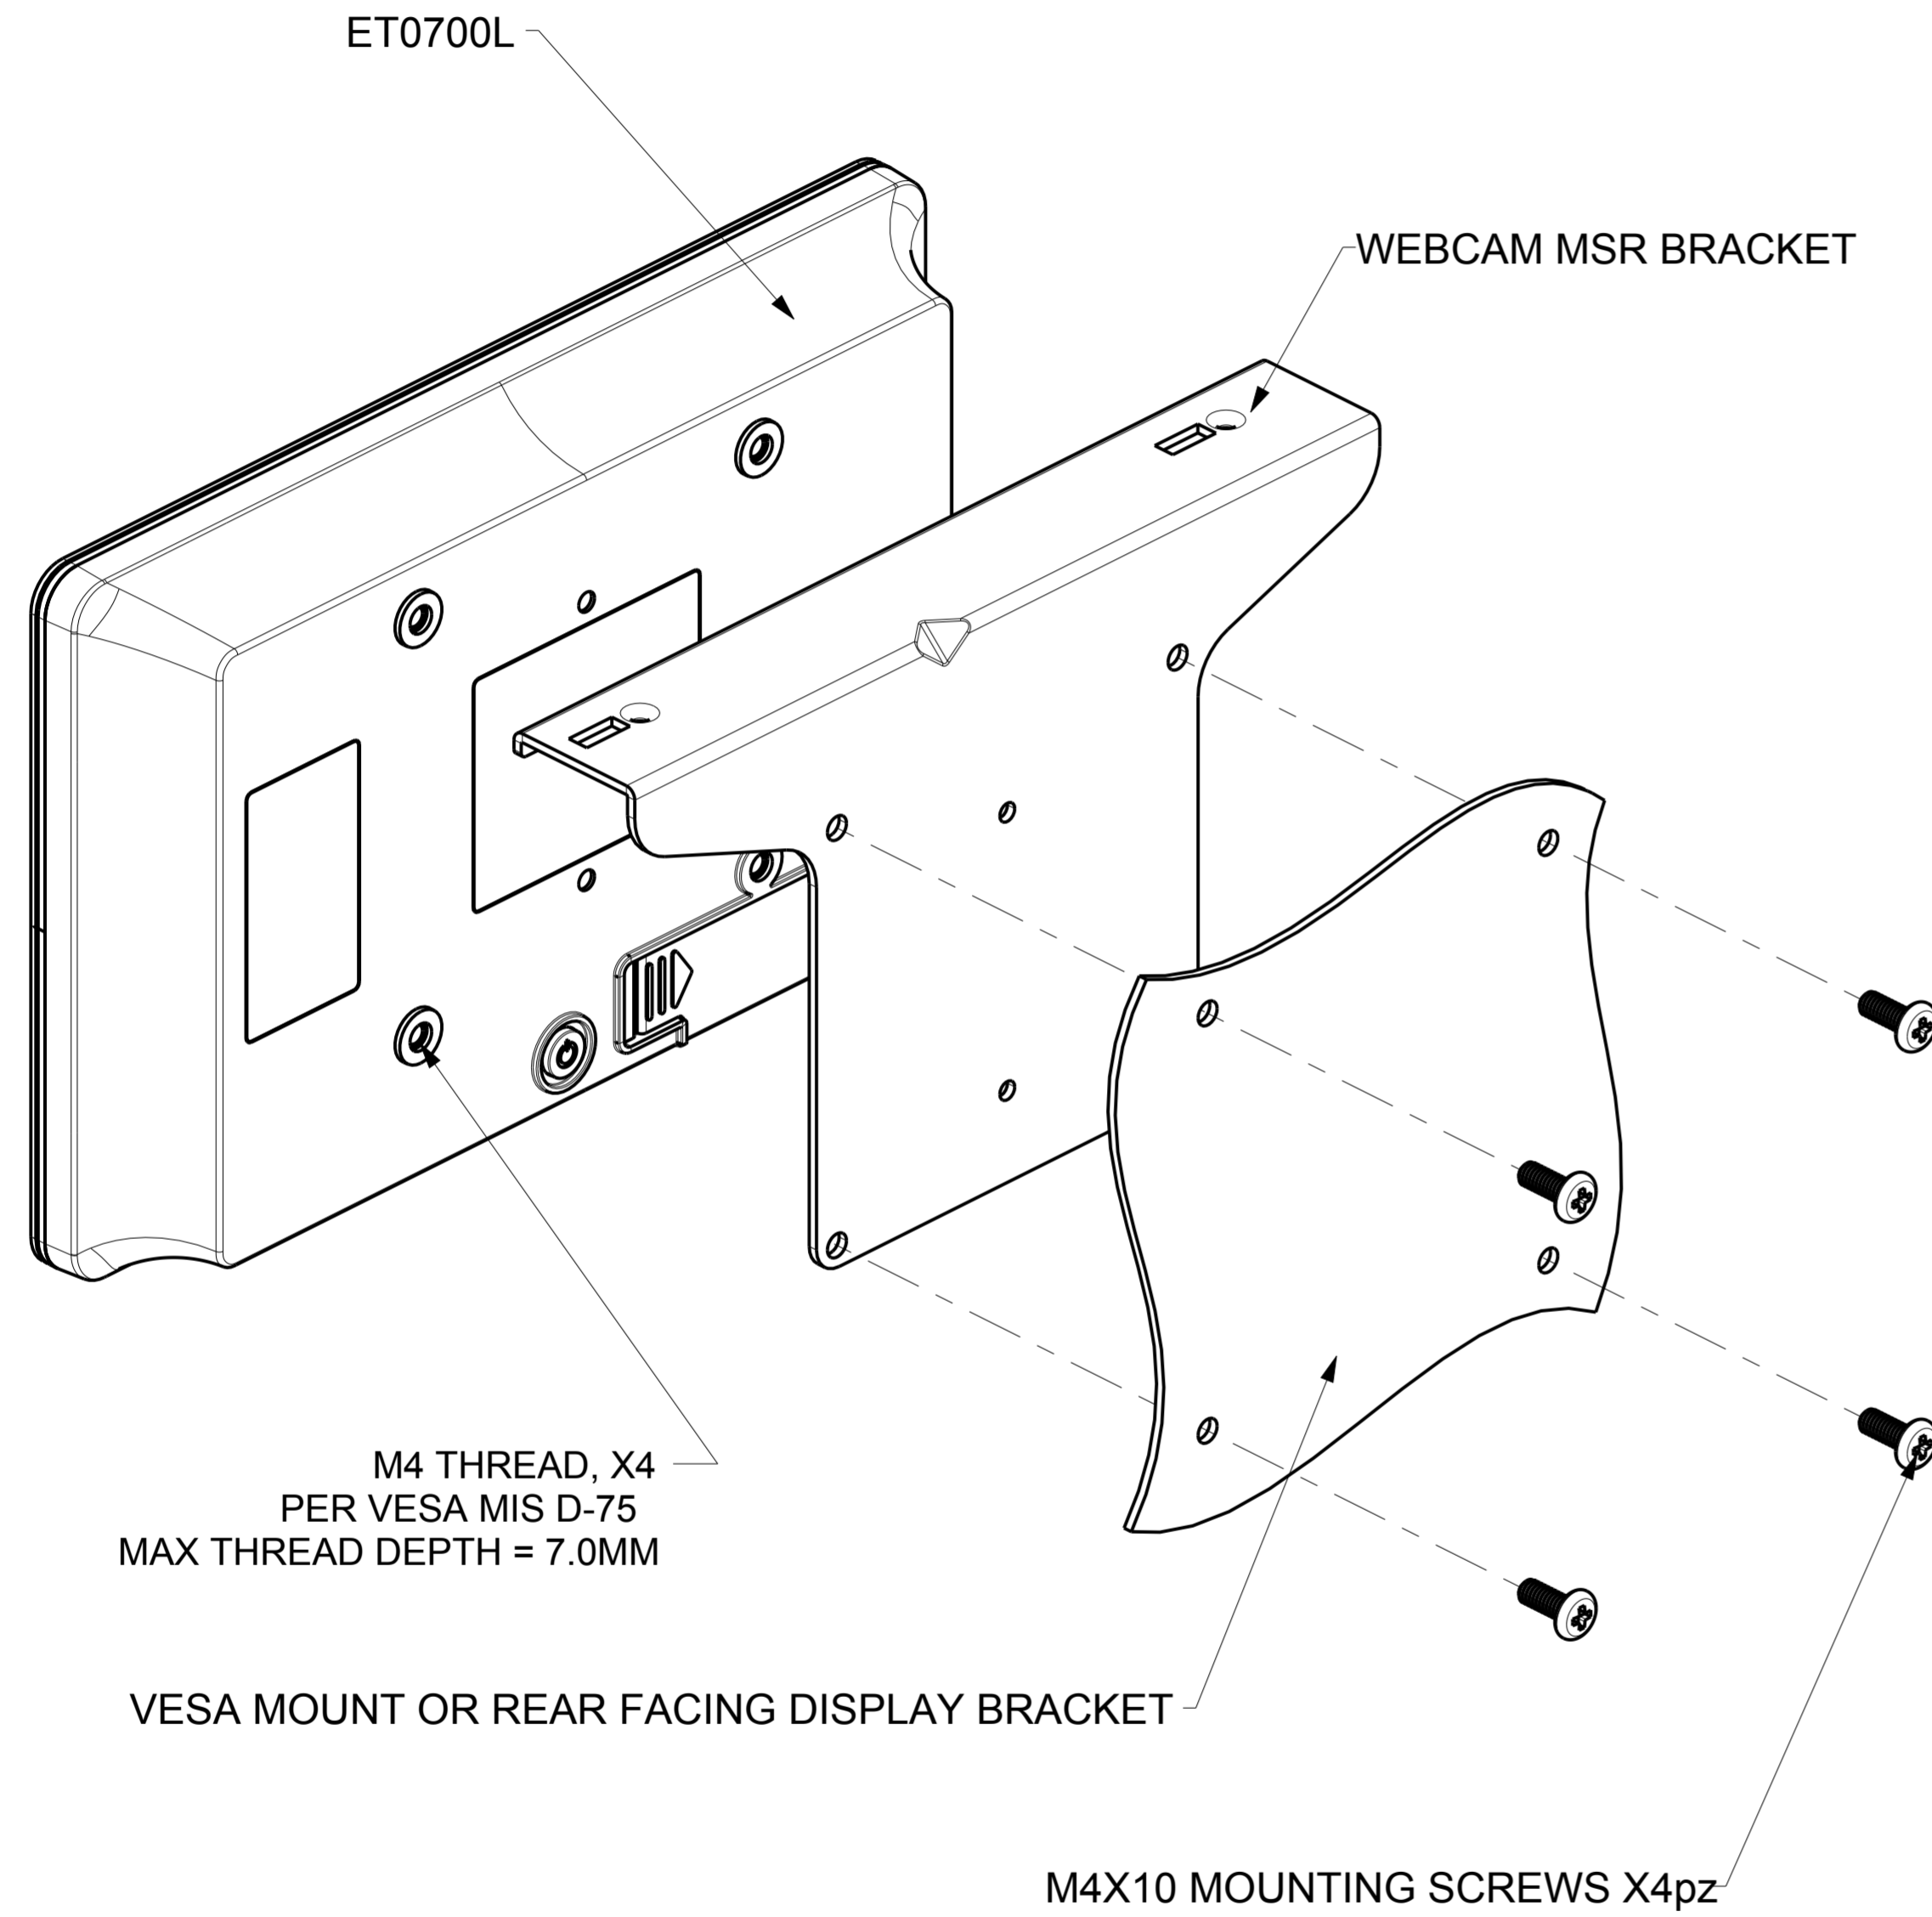

-ET0700L SERIES-
SCALE 1.2

OPTIONAL KIT, BRACKET FOR WEBCAM MSR (E412418)

OPTIONAL PERIPHERAL BRACKET (P/N E412148)
AND KIT WEBCAM USB (P/N E591542)

SCALE 1.0

SCALE 1.0

OPTIONAL PERIPHERAL BRACKET (P/N E412148)
AND KIT MSR (P/N E039290)

SCALE 1.0