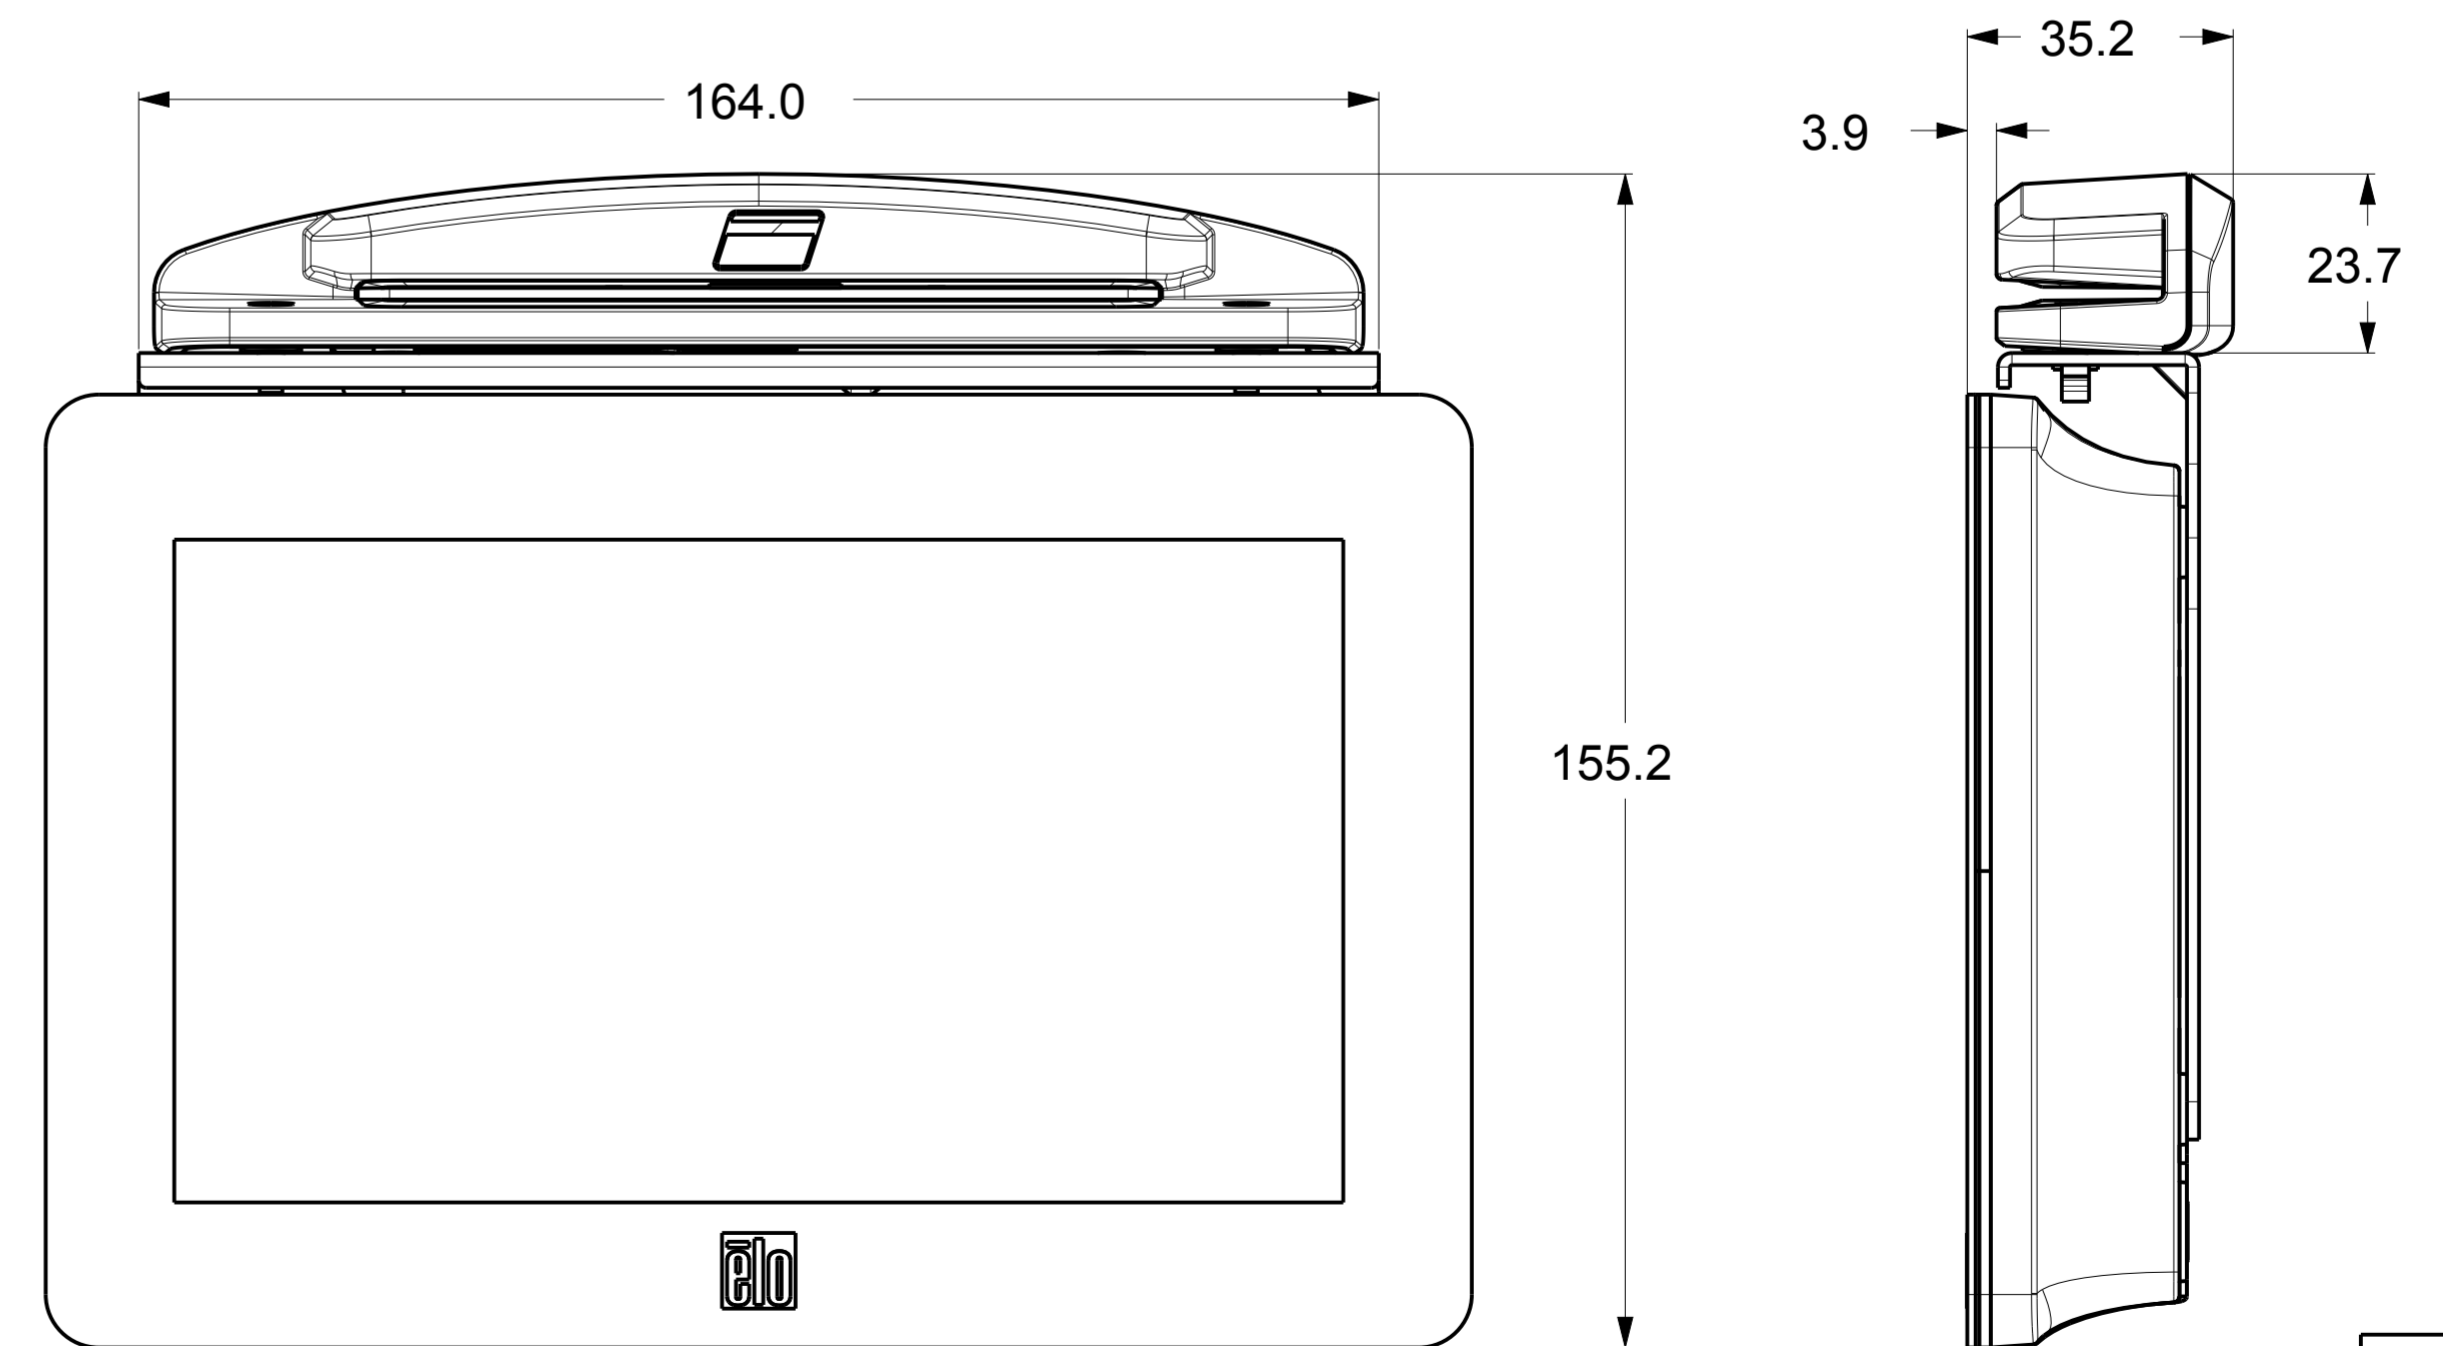

-ET0700L SERIES-
SCALE 1.2

OPTIONAL KIT, BRACKET FOR WEBCAM MSR (E412418)

OPTIONAL PERIPHERAL BRACKET (P/N E412148)
AND KIT WEBCAM USB (P/N E591542)

SCALE 1.0

SCALE 1.0

OPTIONAL PERIPHERAL BRACKET (P/N E412148)
AND KIT MSR (P/N E039290)

SCALE 1.0