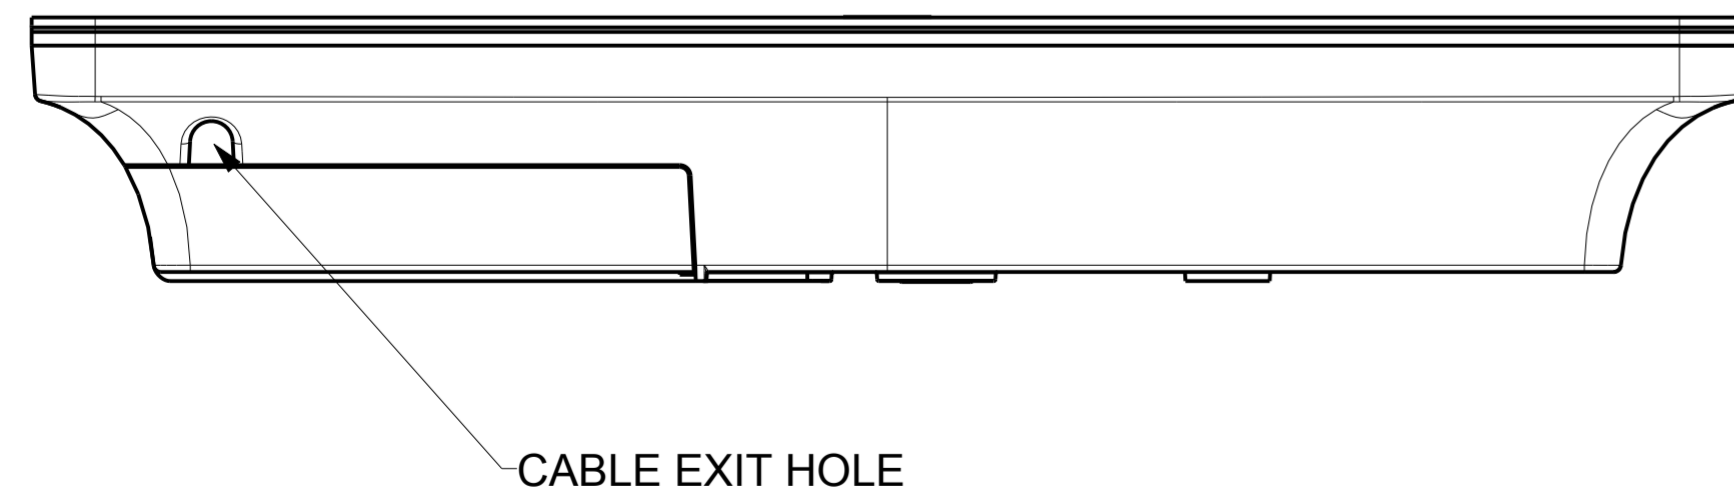

-ET0700L SERIES-
SCALE 1.2

OPTIONAL KIT, BRACKET FOR WEBCAM MSR (E412418)

OPTIONAL PERIPHERAL BRACKET (P/N E412148)
AND KIT WEBCAM USB (P/N E591542)

SCALE 1.0

SCALE 1.0

OPTIONAL PERIPHERAL BRACKET (P/N E412148)
AND KIT MSR (P/N E039290)

SCALE 1.0