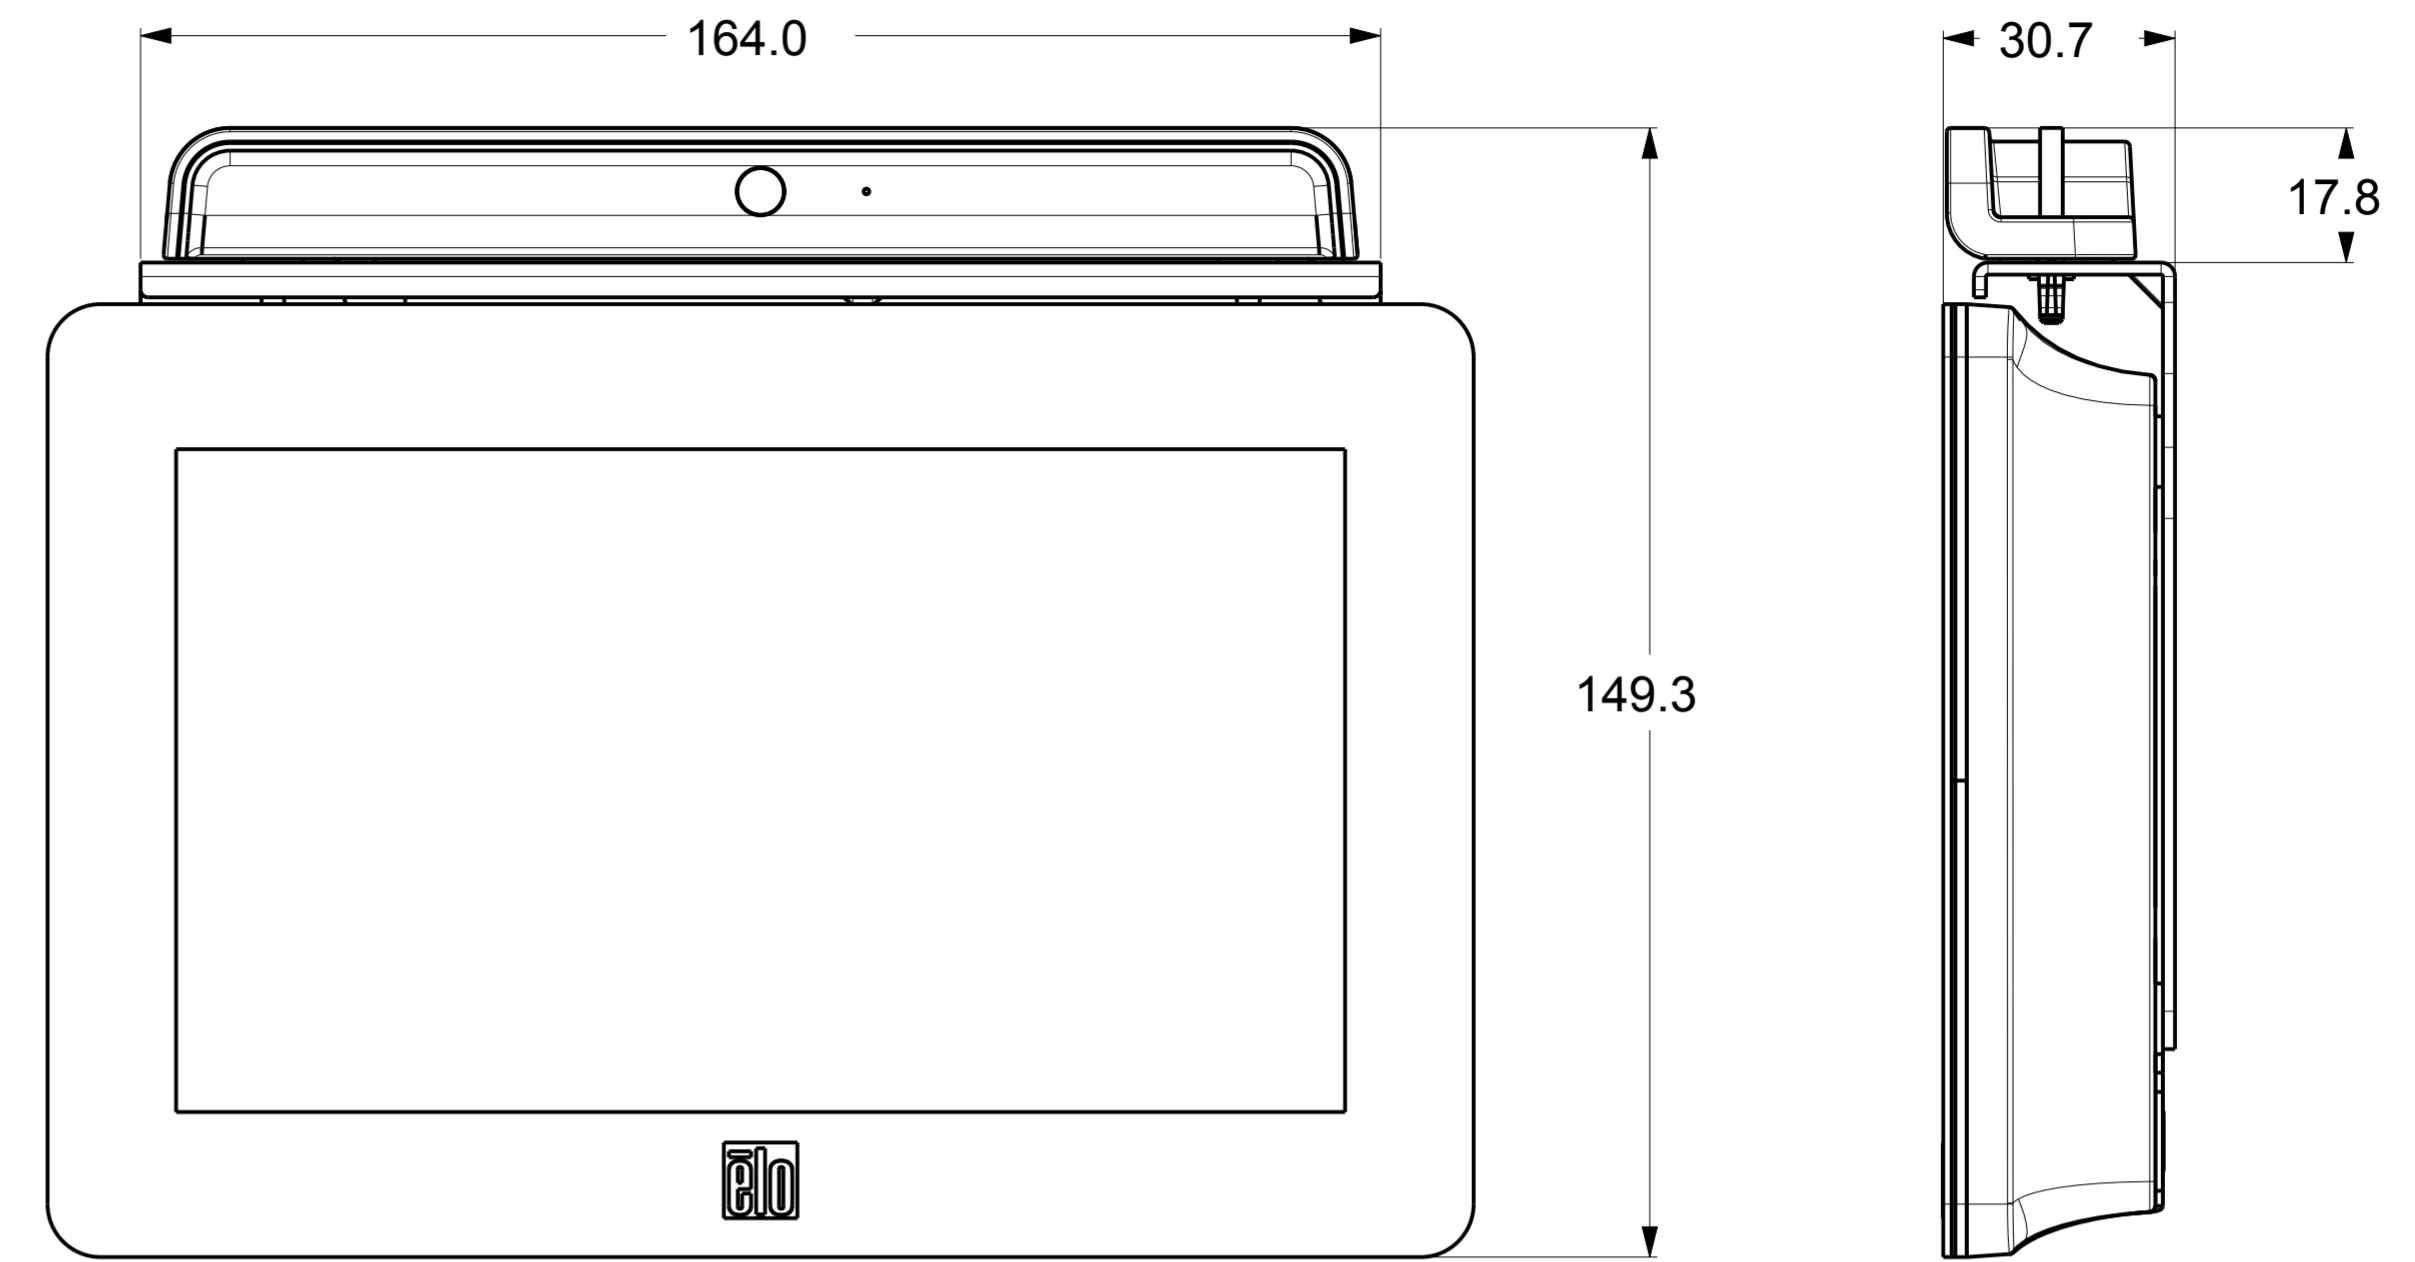

-ET0700L SERIES-
SCALE 1.2

OPTIONAL KIT, BRACKET FOR WEBCAM MSR (E412418)

OPTIONAL PERIPHERAL BRACKET (P/N E412148)
AND KIT WEBCAM USB (P/N E591542)

SCALE 1.0

SCALE 1.0

OPTIONAL PERIPHERAL BRACKET (P/N E412148)
AND KIT MSR (P/N E039290)

SCALE 1.0