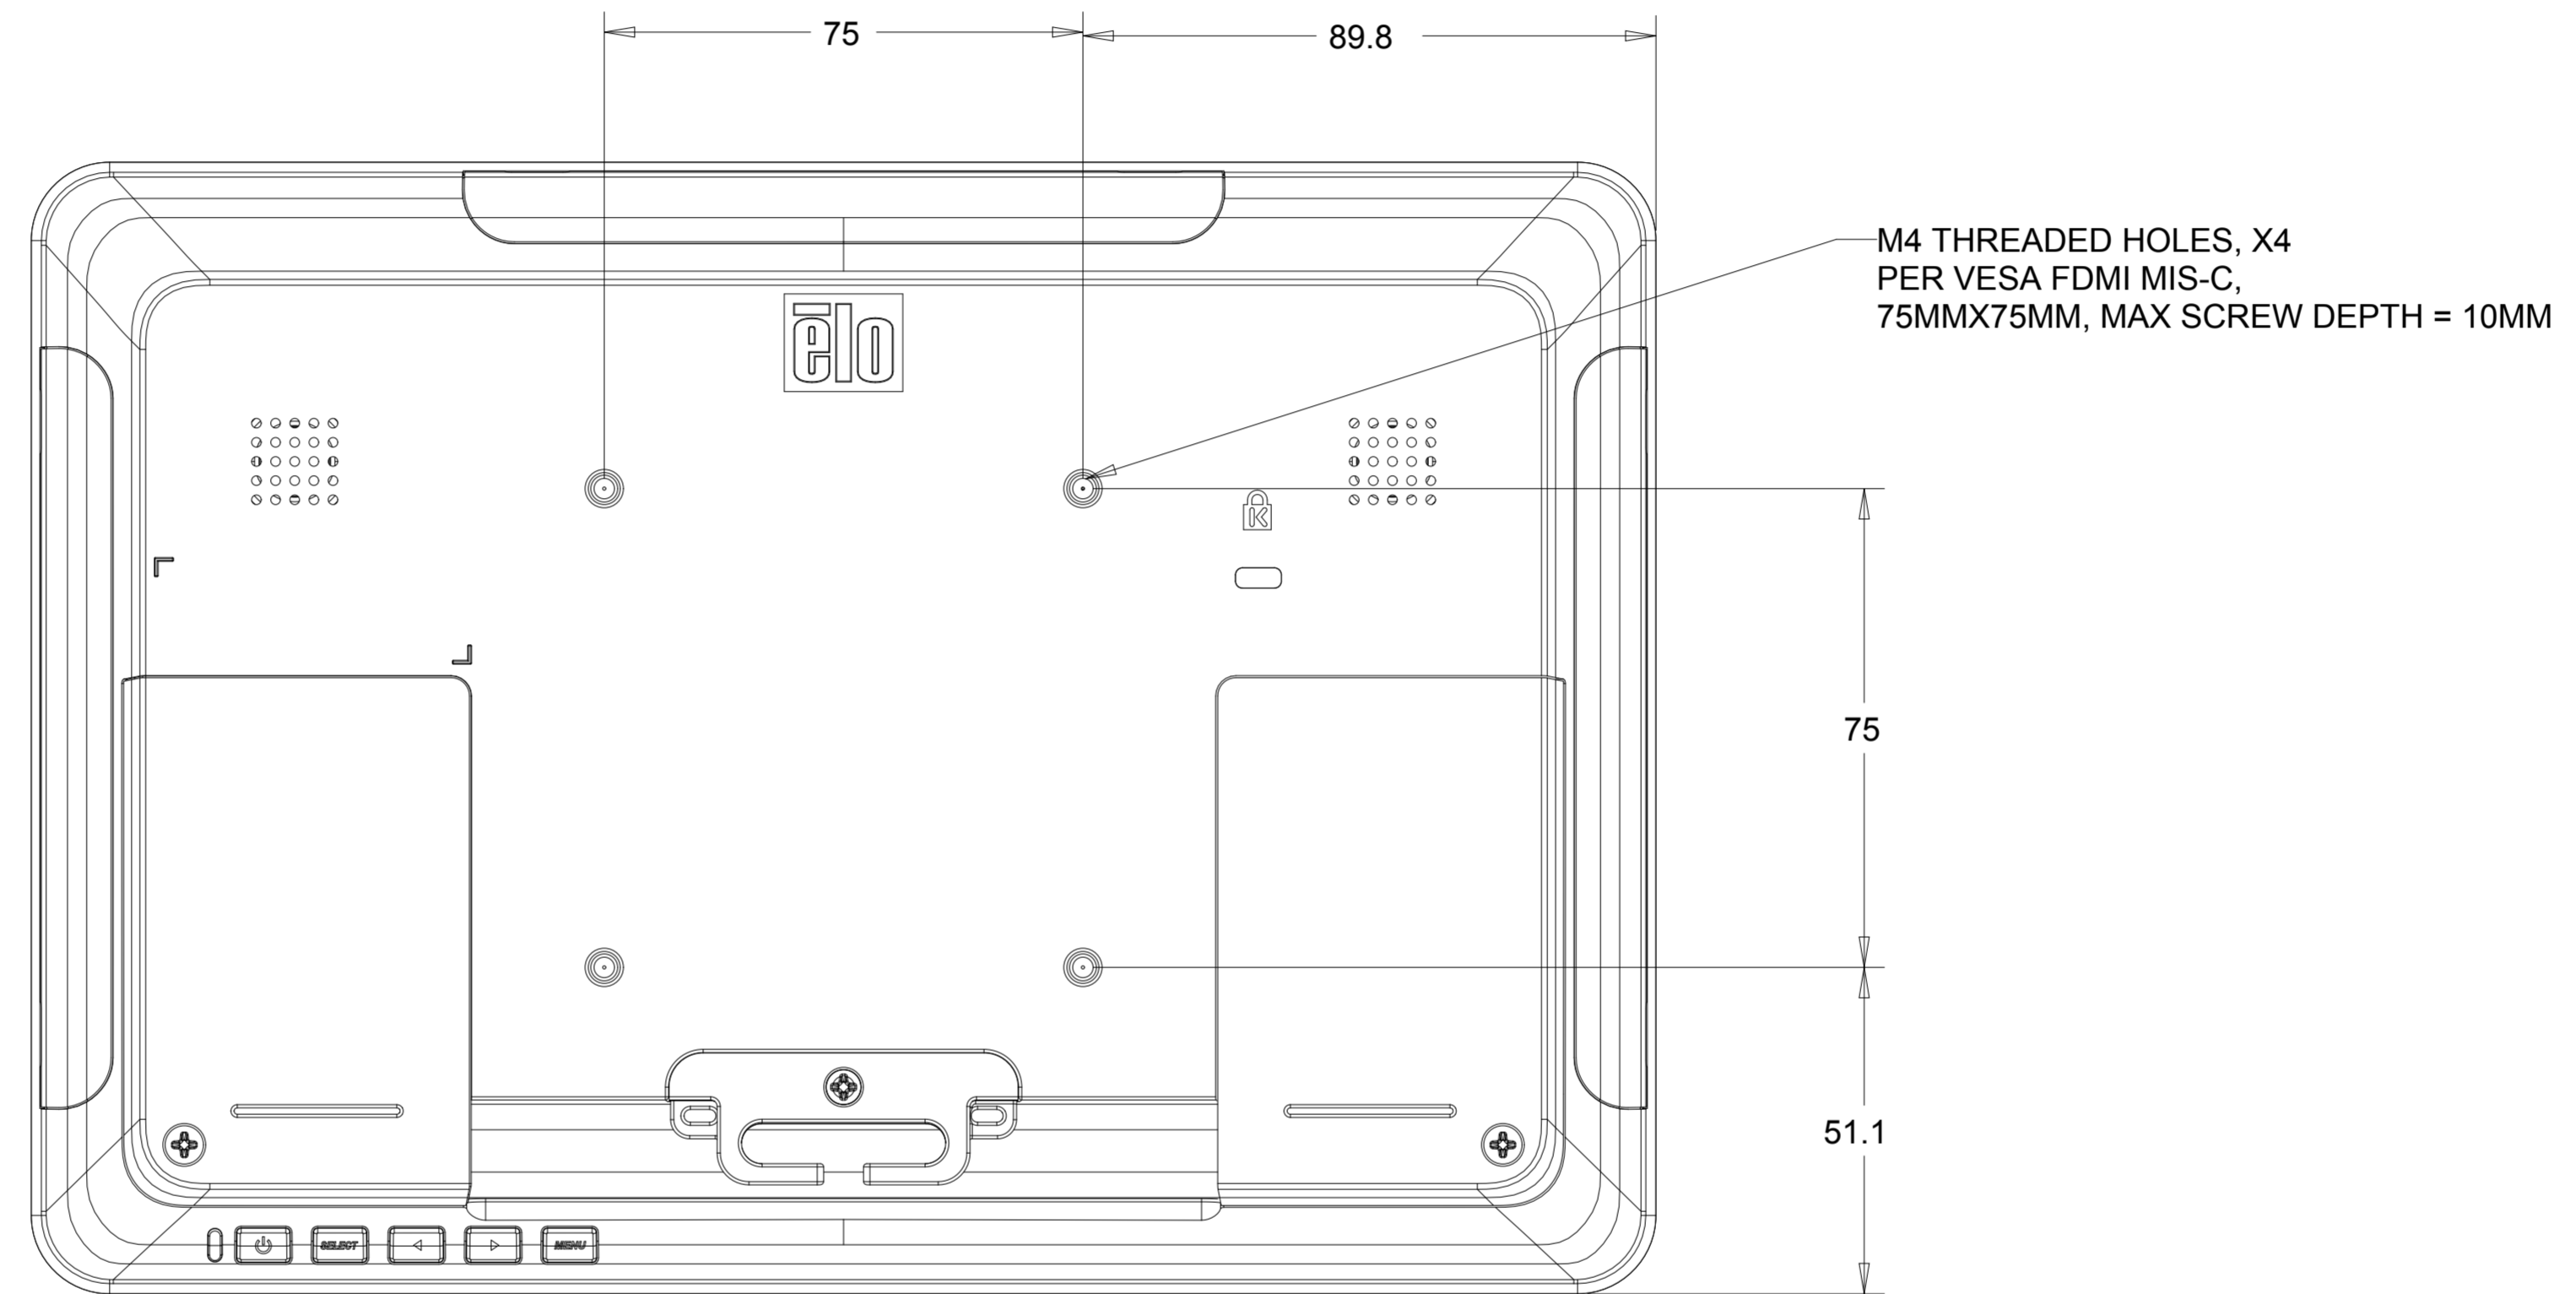

DIMENSIONAL DRAWING: 1002L

TOP PERIPHERAL LOCATION
(UNDER REMOVABLE COVER)

SPEAKER, X2

KENSINGTON LOCK SLOT
(LOCK SOLD SEPARATELY)

SIDE PERIPHERAL LOCATION
(UNDER REMOVABLE COVER)

CABLE COVER
SECURITY SCREW, X2

OSD BUTTONS

SIDE PERIPHERAL LOCATION
(UNDER REMOVABLE COVER)

UNDER CABLE COVER

UNDER CABLE COVER

DC POWER IN

TOUCH USB

AUDIO INPUT

DIMENSIONS ARE IN MILLIMETERS

MS601669
DATE: 06/17/2015
REV: B

VESA MOUNT

OPTIONAL MSR KIT

OPTIONAL BAR CODE SCANNER KIT

SCANNER HEAD ROTATES 180 DEGREES

OPTIONAL NFC KIT

OPTIONAL SHORT TABLE-TOP STAND KIT