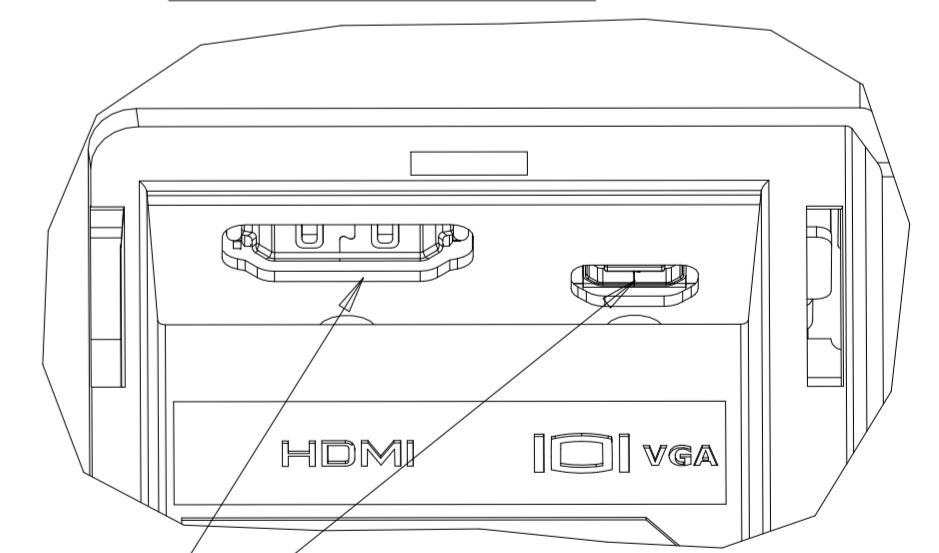

DIMENSIONAL DRAWING: 1002L

TOP PERIPHERAL LOCATION
(UNDER REMOVABLE COVER)

SPEAKER, X2

KENSINGTON LOCK SLOT
(LOCK SOLD SEPARATELY)

SIDE PERIPHERAL LOCATION
(UNDER REMOVABLE COVER)

CABLE COVER
SECURITY SCREW, X2

OSD BUTTONS

SIDE PERIPHERAL LOCATION
(UNDER REMOVABLE COVER)

UNDER CABLE COVER

UNDER CABLE COVER

DC POWER IN

TOUCH USB

AUDIO INPUT

DIMENSIONS ARE IN MILLIMETERS

MS601669
DATE: 06/17/2015
REV: B

VESA MOUNT

OPTIONAL MSR KIT

OPTIONAL BAR CODE SCANNER KIT

SCANNER HEAD ROTATES 180 DEGREES

OPTIONAL NFC KIT

OPTIONAL SHORT TABLE-TOP STAND KIT