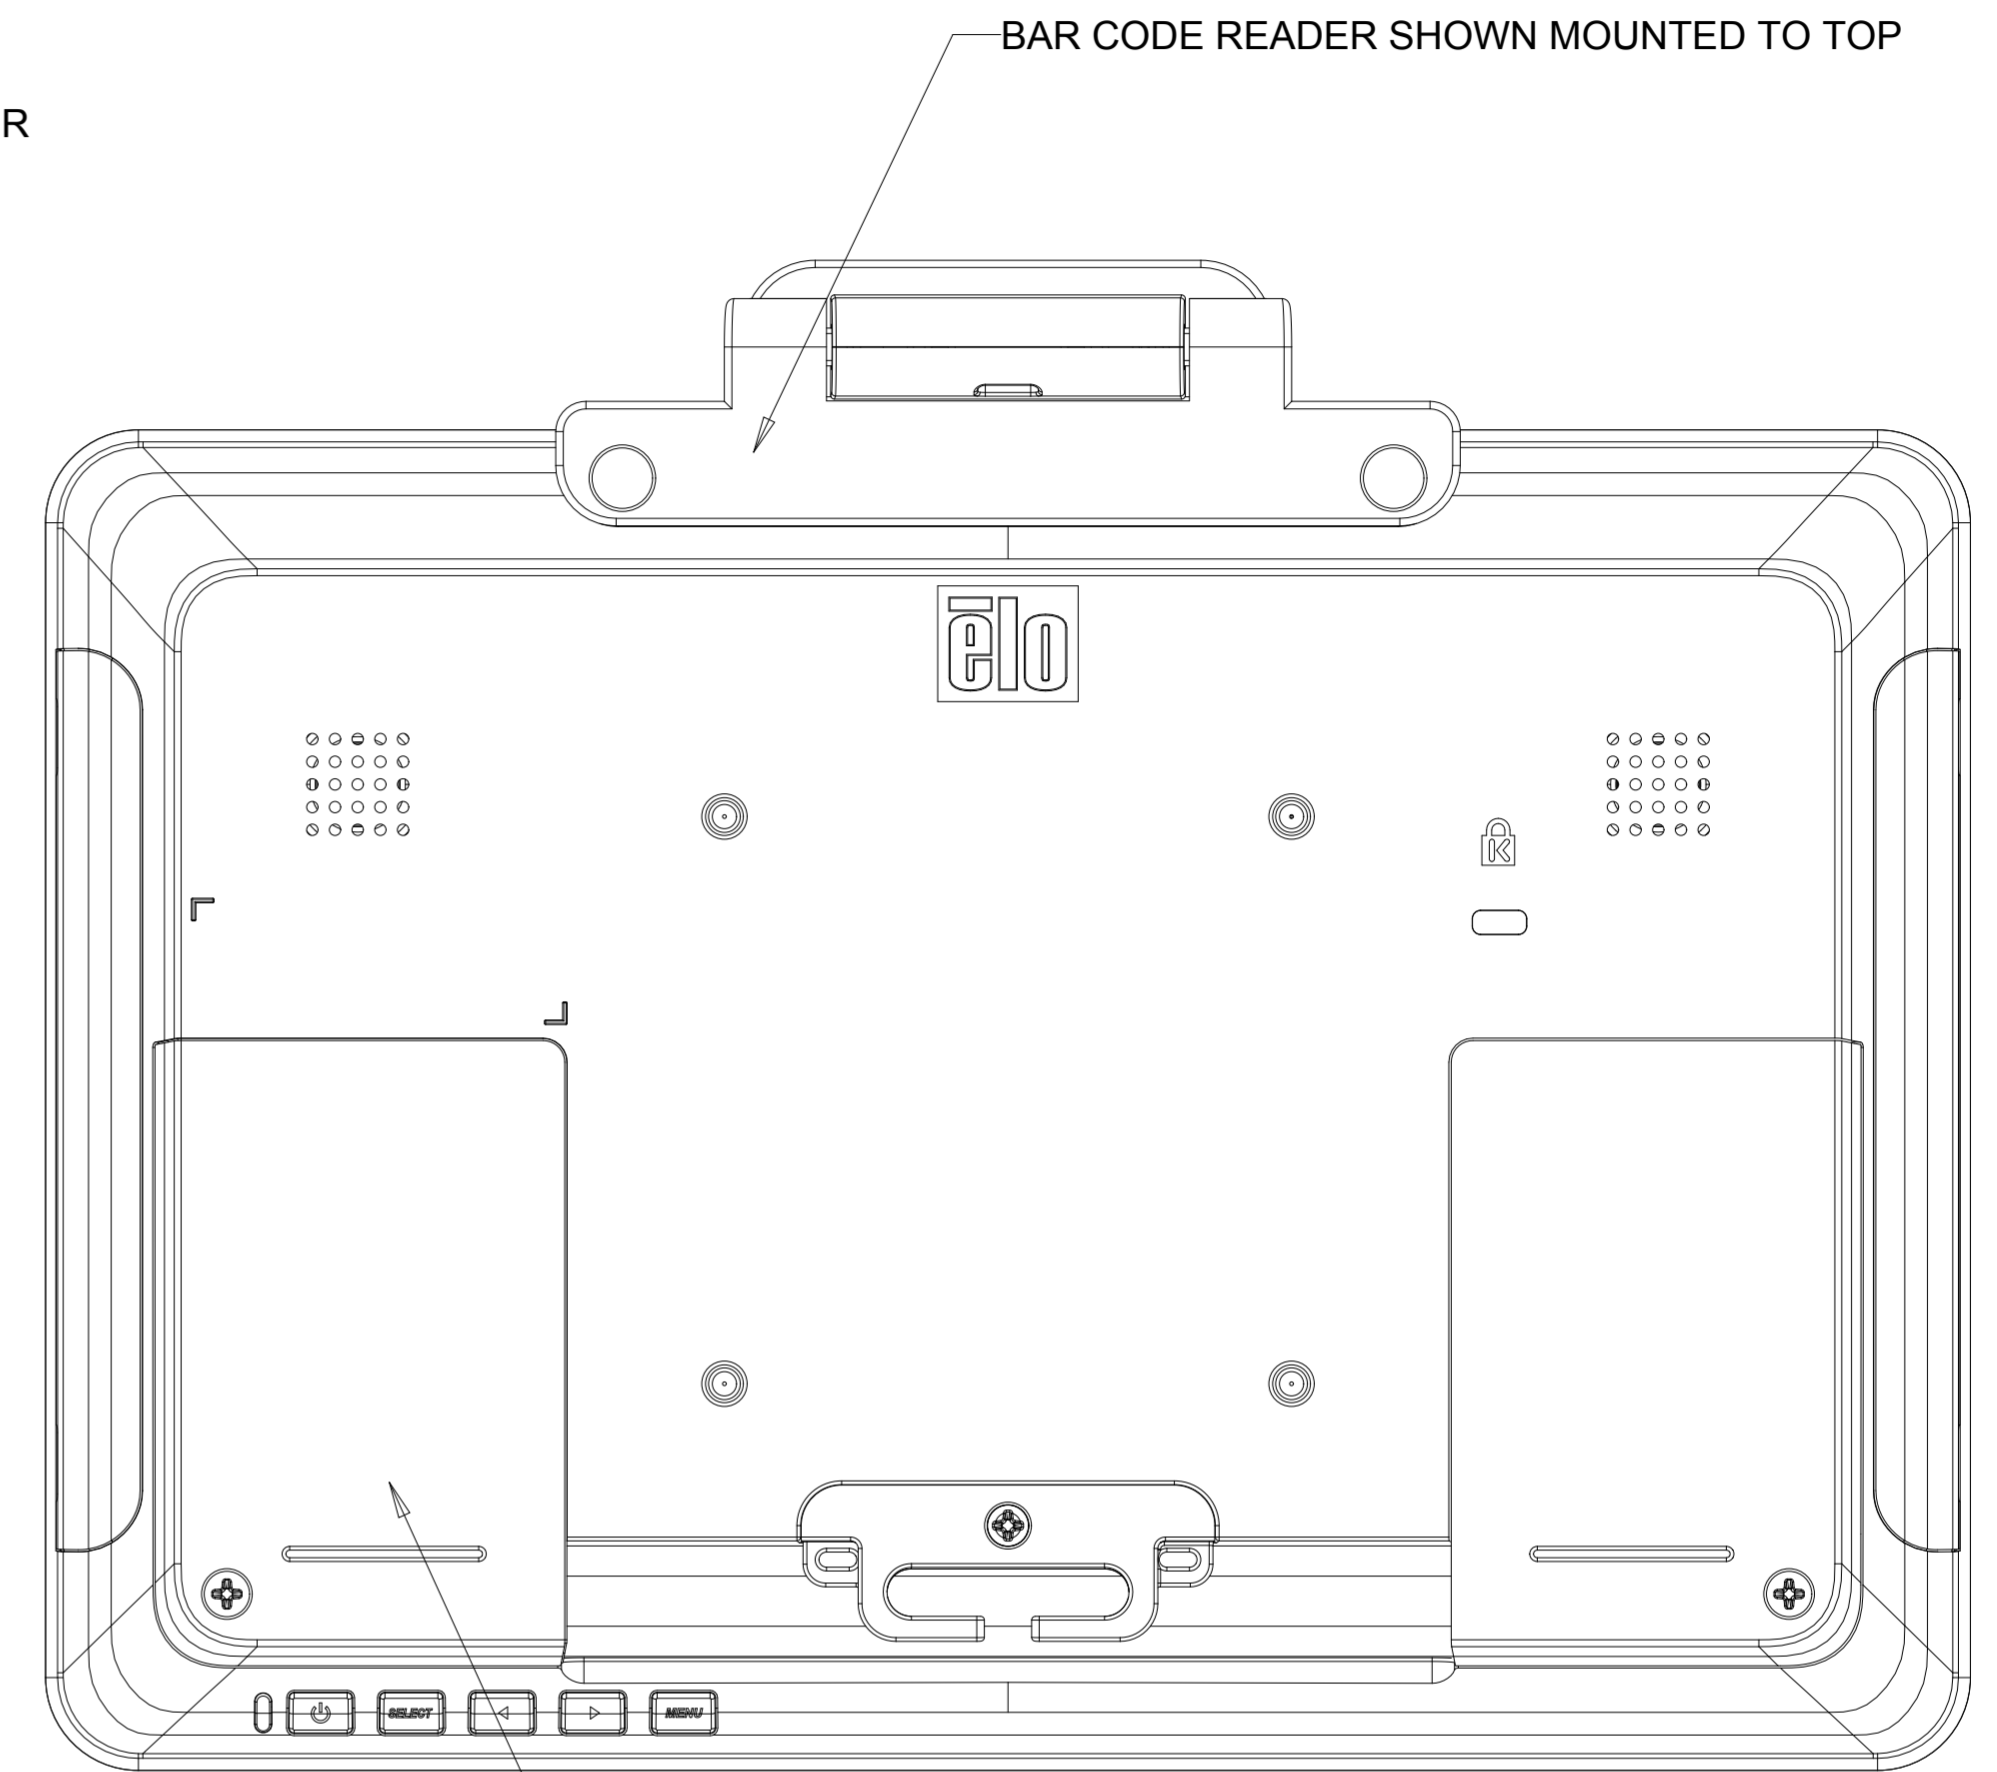

DIMENSIONAL DRAWING: 1002L

TOP PERIPHERAL LOCATION
(UNDER REMOVABLE COVER)

SPEAKER, X2

KENSINGTON LOCK SLOT
(LOCK SOLD SEPARATELY)

SIDE PERIPHERAL LOCATION
(UNDER REMOVABLE COVER)

CABLE COVER
SECURITY SCREW, X2

OSD BUTTONS

SIDE PERIPHERAL LOCATION
(UNDER REMOVABLE COVER)

UNDER CABLE COVER

UNDER CABLE COVER

DC POWER IN

TOUCH USB

AUDIO INPUT

DIMENSIONS ARE IN MILLIMETERS

MS601669
DATE: 06/17/2015
REV: B

VESA MOUNT

OPTIONAL MSR KIT

OPTIONAL BAR CODE SCANNER KIT

SCANNER HEAD ROTATES 180 DEGREES

OPTIONAL NFC KIT

OPTIONAL SHORT TABLE-TOP STAND KIT