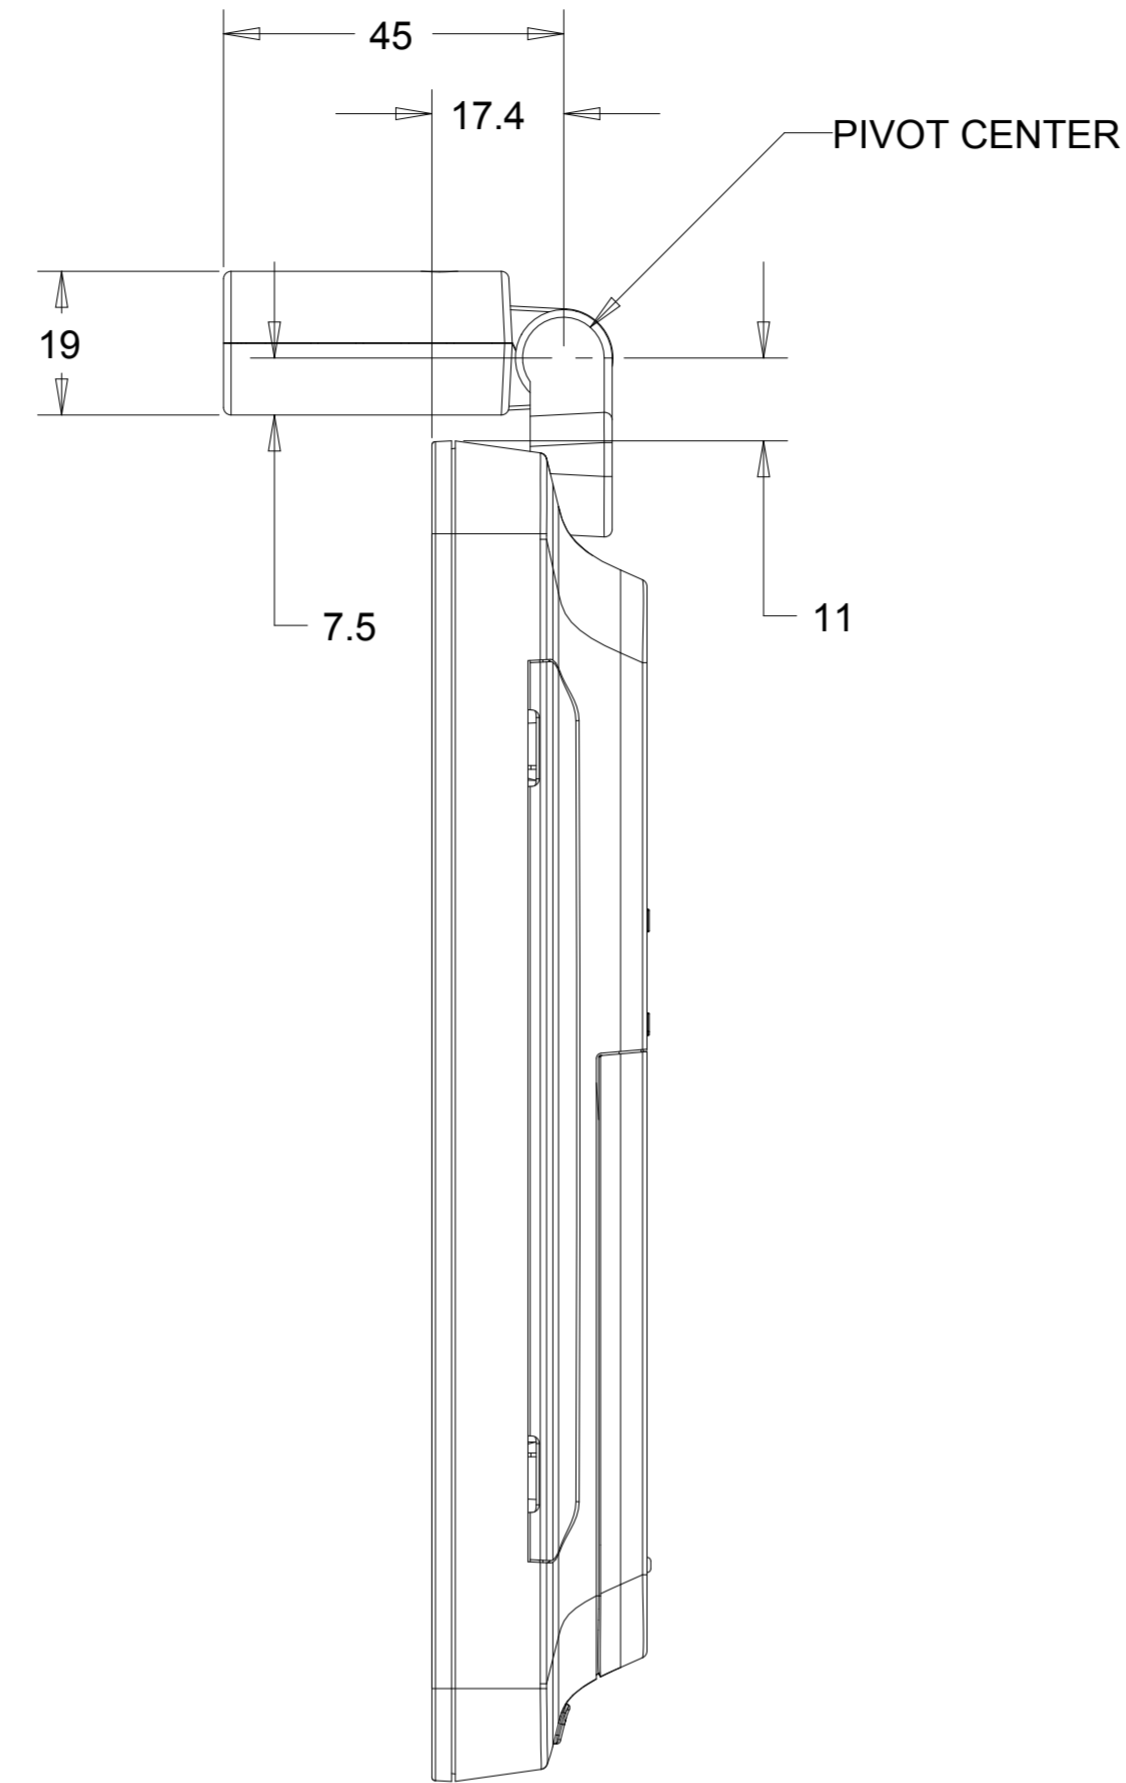

DIMENSIONAL DRAWING: 1002L

TOP PERIPHERAL LOCATION
(UNDER REMOVABLE COVER)

SPEAKER, X2

KENSINGTON LOCK SLOT
(LOCK SOLD SEPARATELY)

SIDE PERIPHERAL LOCATION
(UNDER REMOVABLE COVER)

CABLE COVER
SECURITY SCREW, X2

OSD BUTTONS

SIDE PERIPHERAL LOCATION
(UNDER REMOVABLE COVER)

UNDER CABLE COVER

UNDER CABLE COVER

DC POWER IN

TOUCH USB

AUDIO INPUT

DIMENSIONS ARE IN MILLIMETERS

MS601669
DATE: 06/17/2015
REV: B

VESA MOUNT

OPTIONAL MSR KIT

OPTIONAL BAR CODE SCANNER KIT

SCANNER HEAD ROTATES 180 DEGREES

OPTIONAL NFC KIT

OPTIONAL SHORT TABLE-TOP STAND KIT