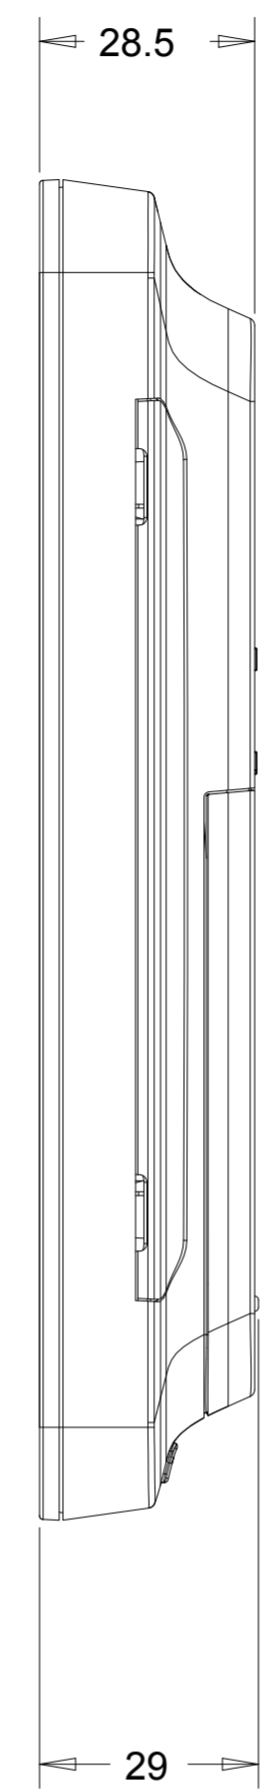

DIMENSIONAL DRAWING: 1002L

TOP PERIPHERAL LOCATION
(UNDER REMOVABLE COVER)

SPEAKER, X2

KENSINGTON LOCK SLOT
(LOCK SOLD SEPARATELY)

SIDE PERIPHERAL LOCATION
(UNDER REMOVABLE COVER)

CABLE COVER
SECURITY SCREW, X2

OSD BUTTONS

SIDE PERIPHERAL LOCATION
(UNDER REMOVABLE COVER)

UNDER CABLE COVER

UNDER CABLE COVER

DC POWER IN

TOUCH USB

AUDIO INPUT

DIMENSIONS ARE IN MILLIMETERS

MS601669
DATE: 06/17/2015
REV: B

VESA MOUNT

OPTIONAL MSR KIT

OPTIONAL BAR CODE SCANNER KIT

SCANNER HEAD ROTATES 180 DEGREES

OPTIONAL NFC KIT

OPTIONAL SHORT TABLE-TOP STAND KIT