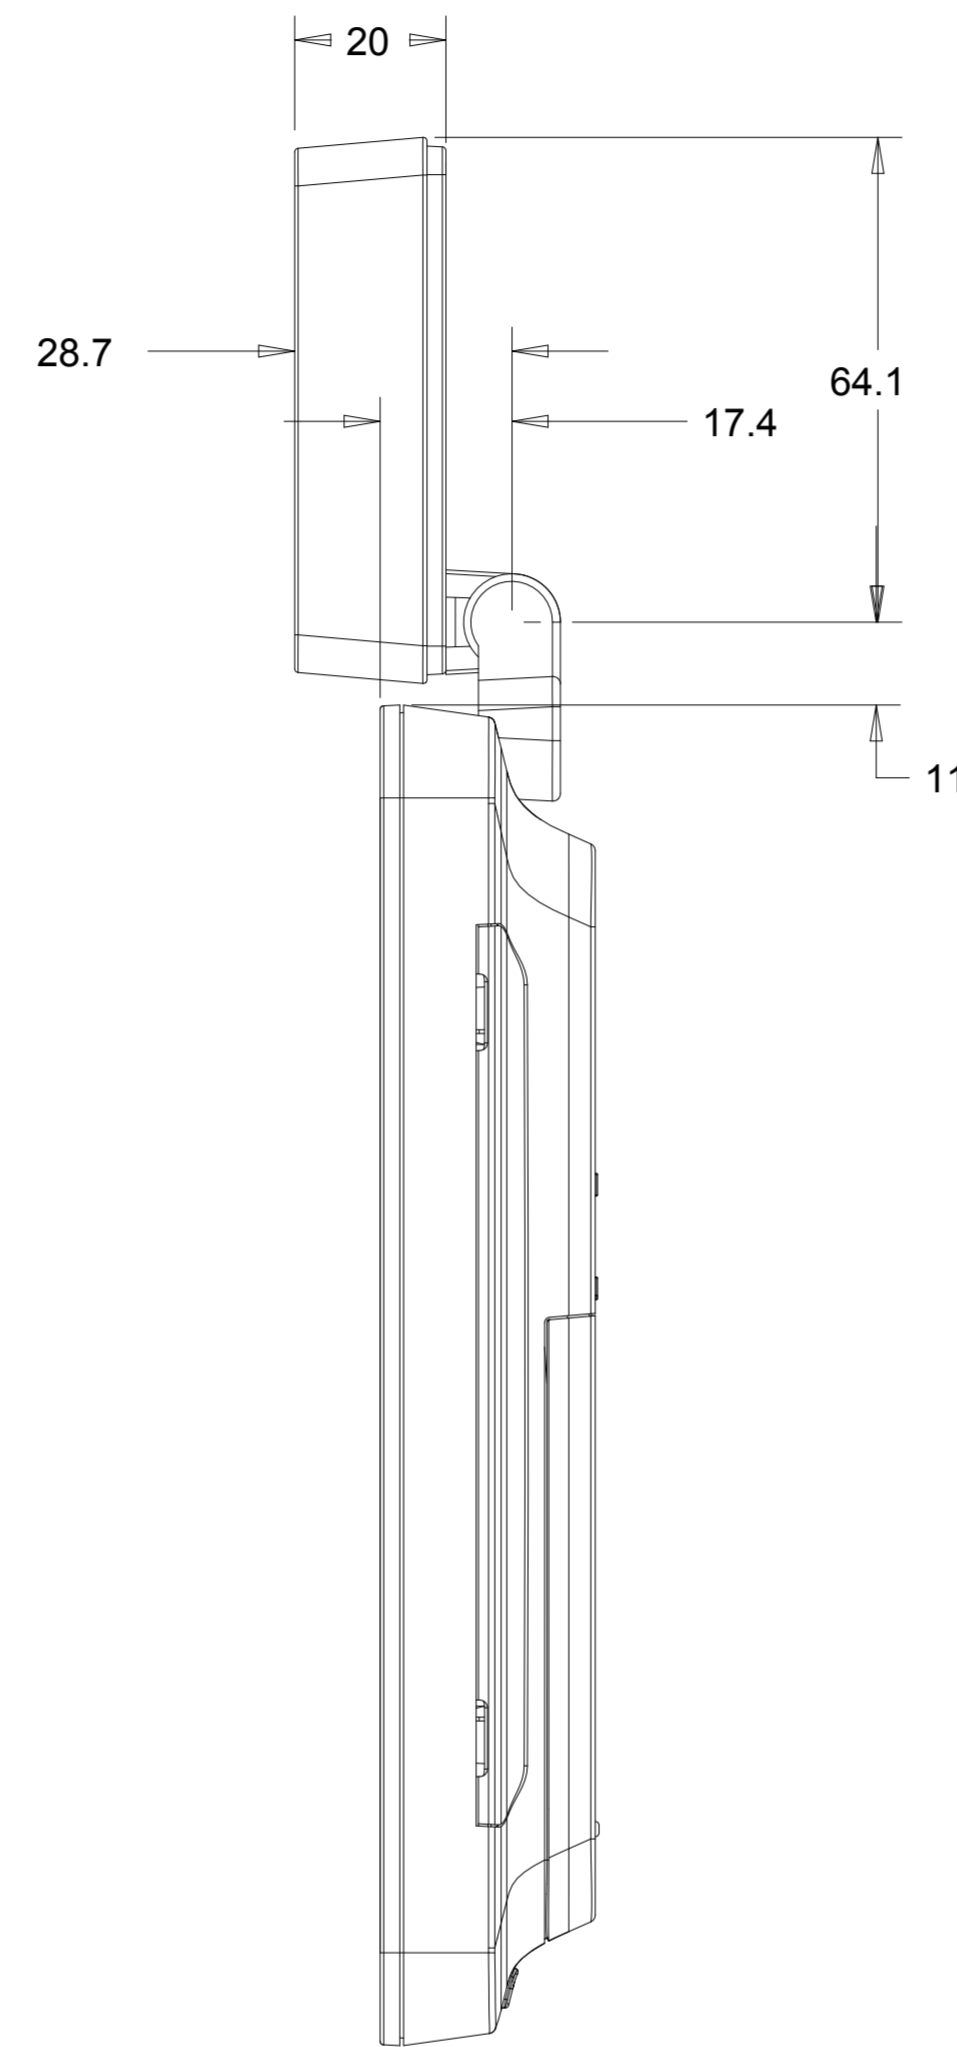

DIMENSIONAL DRAWING: 1002L

TOP PERIPHERAL LOCATION
(UNDER REMOVABLE COVER)

SPEAKER, X2

KENSINGTON LOCK SLOT
(LOCK SOLD SEPARATELY)

SIDE PERIPHERAL LOCATION
(UNDER REMOVABLE COVER)

CABLE COVER
SECURITY SCREW, X2

OSD BUTTONS

SIDE PERIPHERAL LOCATION
(UNDER REMOVABLE COVER)

UNDER CABLE COVER

UNDER CABLE COVER

DC POWER IN

TOUCH USB

AUDIO INPUT

DIMENSIONS ARE IN MILLIMETERS

MS601669
DATE: 06/17/2015
REV: B

VESA MOUNT

OPTIONAL MSR KIT

OPTIONAL BAR CODE SCANNER KIT

SCANNER HEAD ROTATES 180 DEGREES

OPTIONAL NFC KIT

OPTIONAL SHORT TABLE-TOP STAND KIT