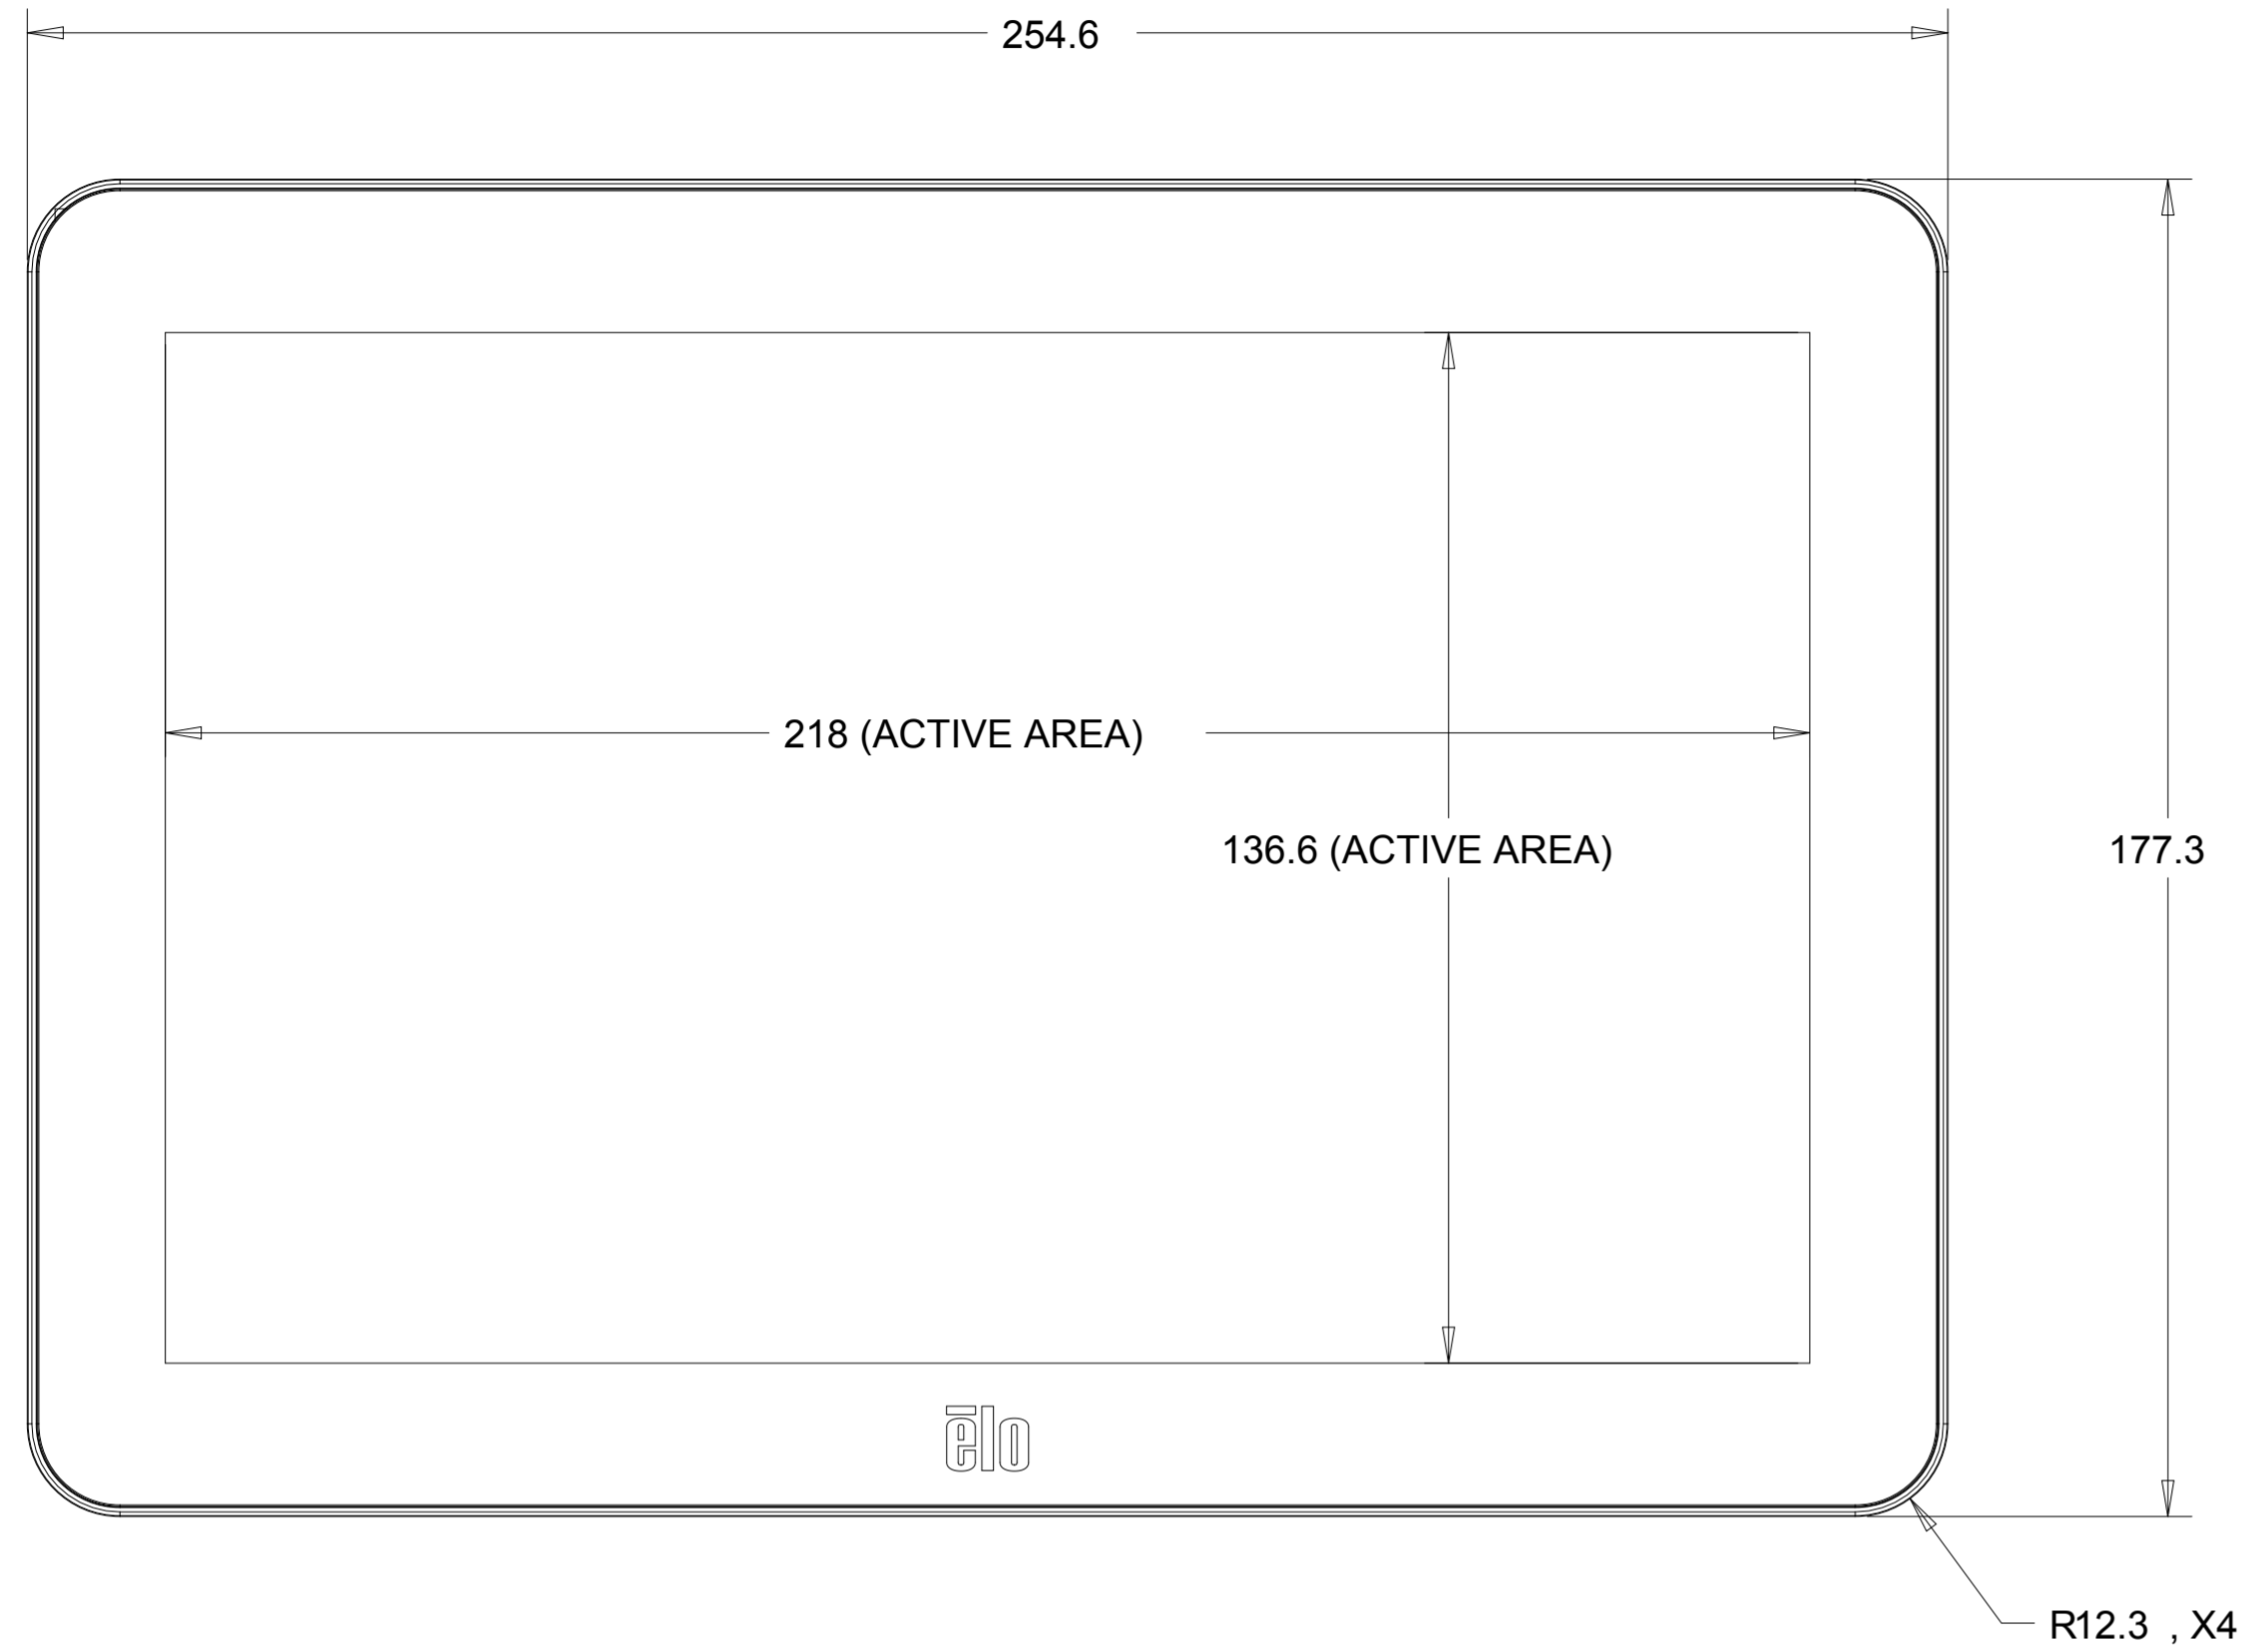

DIMENSIONAL DRAWING: 1002L

TOP PERIPHERAL LOCATION
(UNDER REMOVABLE COVER)

SPEAKER, X2

KENSINGTON LOCK SLOT
(LOCK SOLD SEPARATELY)

SIDE PERIPHERAL LOCATION
(UNDER REMOVABLE COVER)

CABLE COVER
SECURITY SCREW, X2

OSD BUTTONS

SIDE PERIPHERAL LOCATION
(UNDER REMOVABLE COVER)

UNDER CABLE COVER

UNDER CABLE COVER

DC POWER IN

TOUCH USB

AUDIO INPUT

DIMENSIONS ARE IN MILLIMETERS

MS601669
DATE: 06/17/2015
REV: B

VESA MOUNT

OPTIONAL MSR KIT

OPTIONAL BAR CODE SCANNER KIT

SCANNER HEAD ROTATES 180 DEGREES

OPTIONAL NFC KIT

OPTIONAL SHORT TABLE-TOP STAND KIT