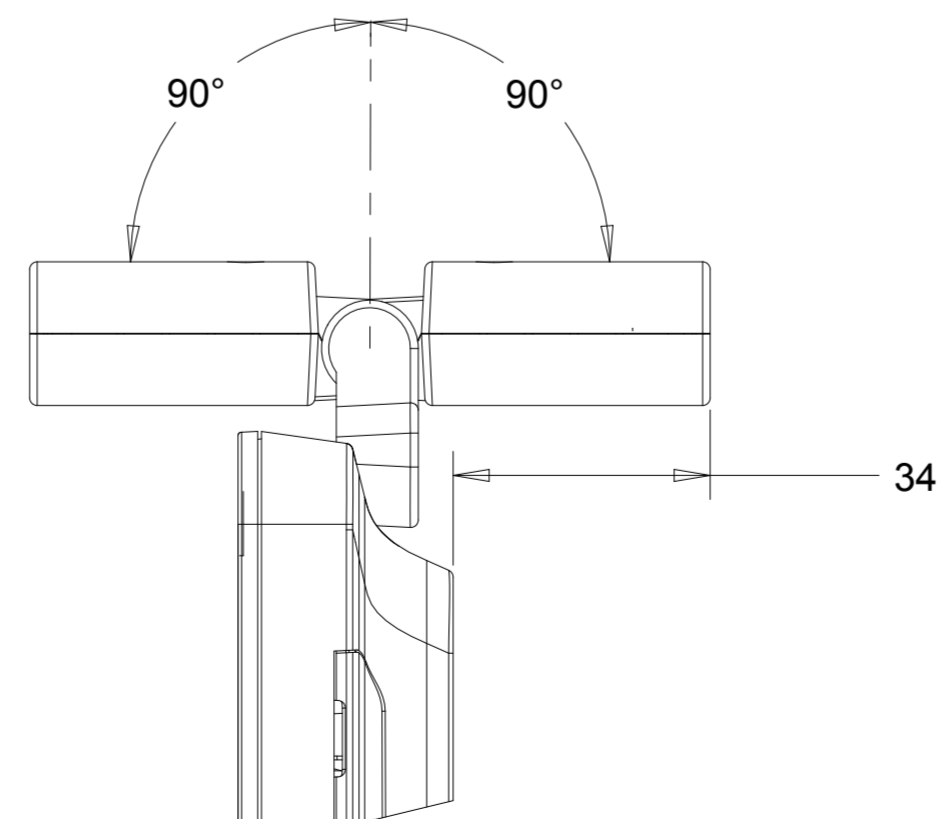

OSD BUTTONS

SIDE PERIPHERAL LOCATION
(UNDER REMOVABLE COVER)

UNDER CABLE COVER

UNDER CABLE COVER

DC POWER IN

TOUCH USB

AUDIO INPUT

DIMENSIONS ARE IN MILLIMETERS

MS601669
DATE: 06/17/2015
REV: B

VESA MOUNT

OPTIONAL MSR KIT

OPTIONAL BAR CODE SCANNER KIT

SCANNER HEAD ROTATES 180 DEGREES

OPTIONAL NFC KIT

OPTIONAL SHORT TABLE-TOP STAND KIT