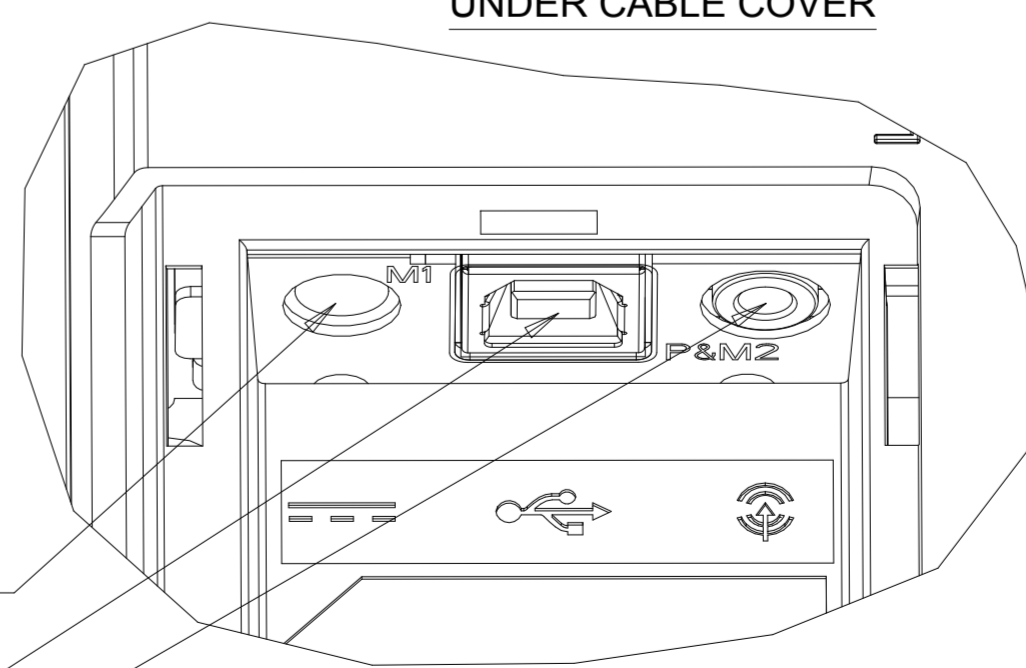

DIMENSIONAL DRAWING: 1002L

TOP PERIPHERAL LOCATION
(UNDER REMOVABLE COVER)

SPEAKER, X2

KENSINGTON LOCK SLOT
(LOCK SOLD SEPARATELY)

SIDE PERIPHERAL LOCATION
(UNDER REMOVABLE COVER)

CABLE COVER
SECURITY SCREW, X2

OSD BUTTONS

SIDE PERIPHERAL LOCATION
(UNDER REMOVABLE COVER)

UNDER CABLE COVER

UNDER CABLE COVER

DC POWER IN

TOUCH USB

AUDIO INPUT

DIMENSIONS ARE IN MILLIMETERS