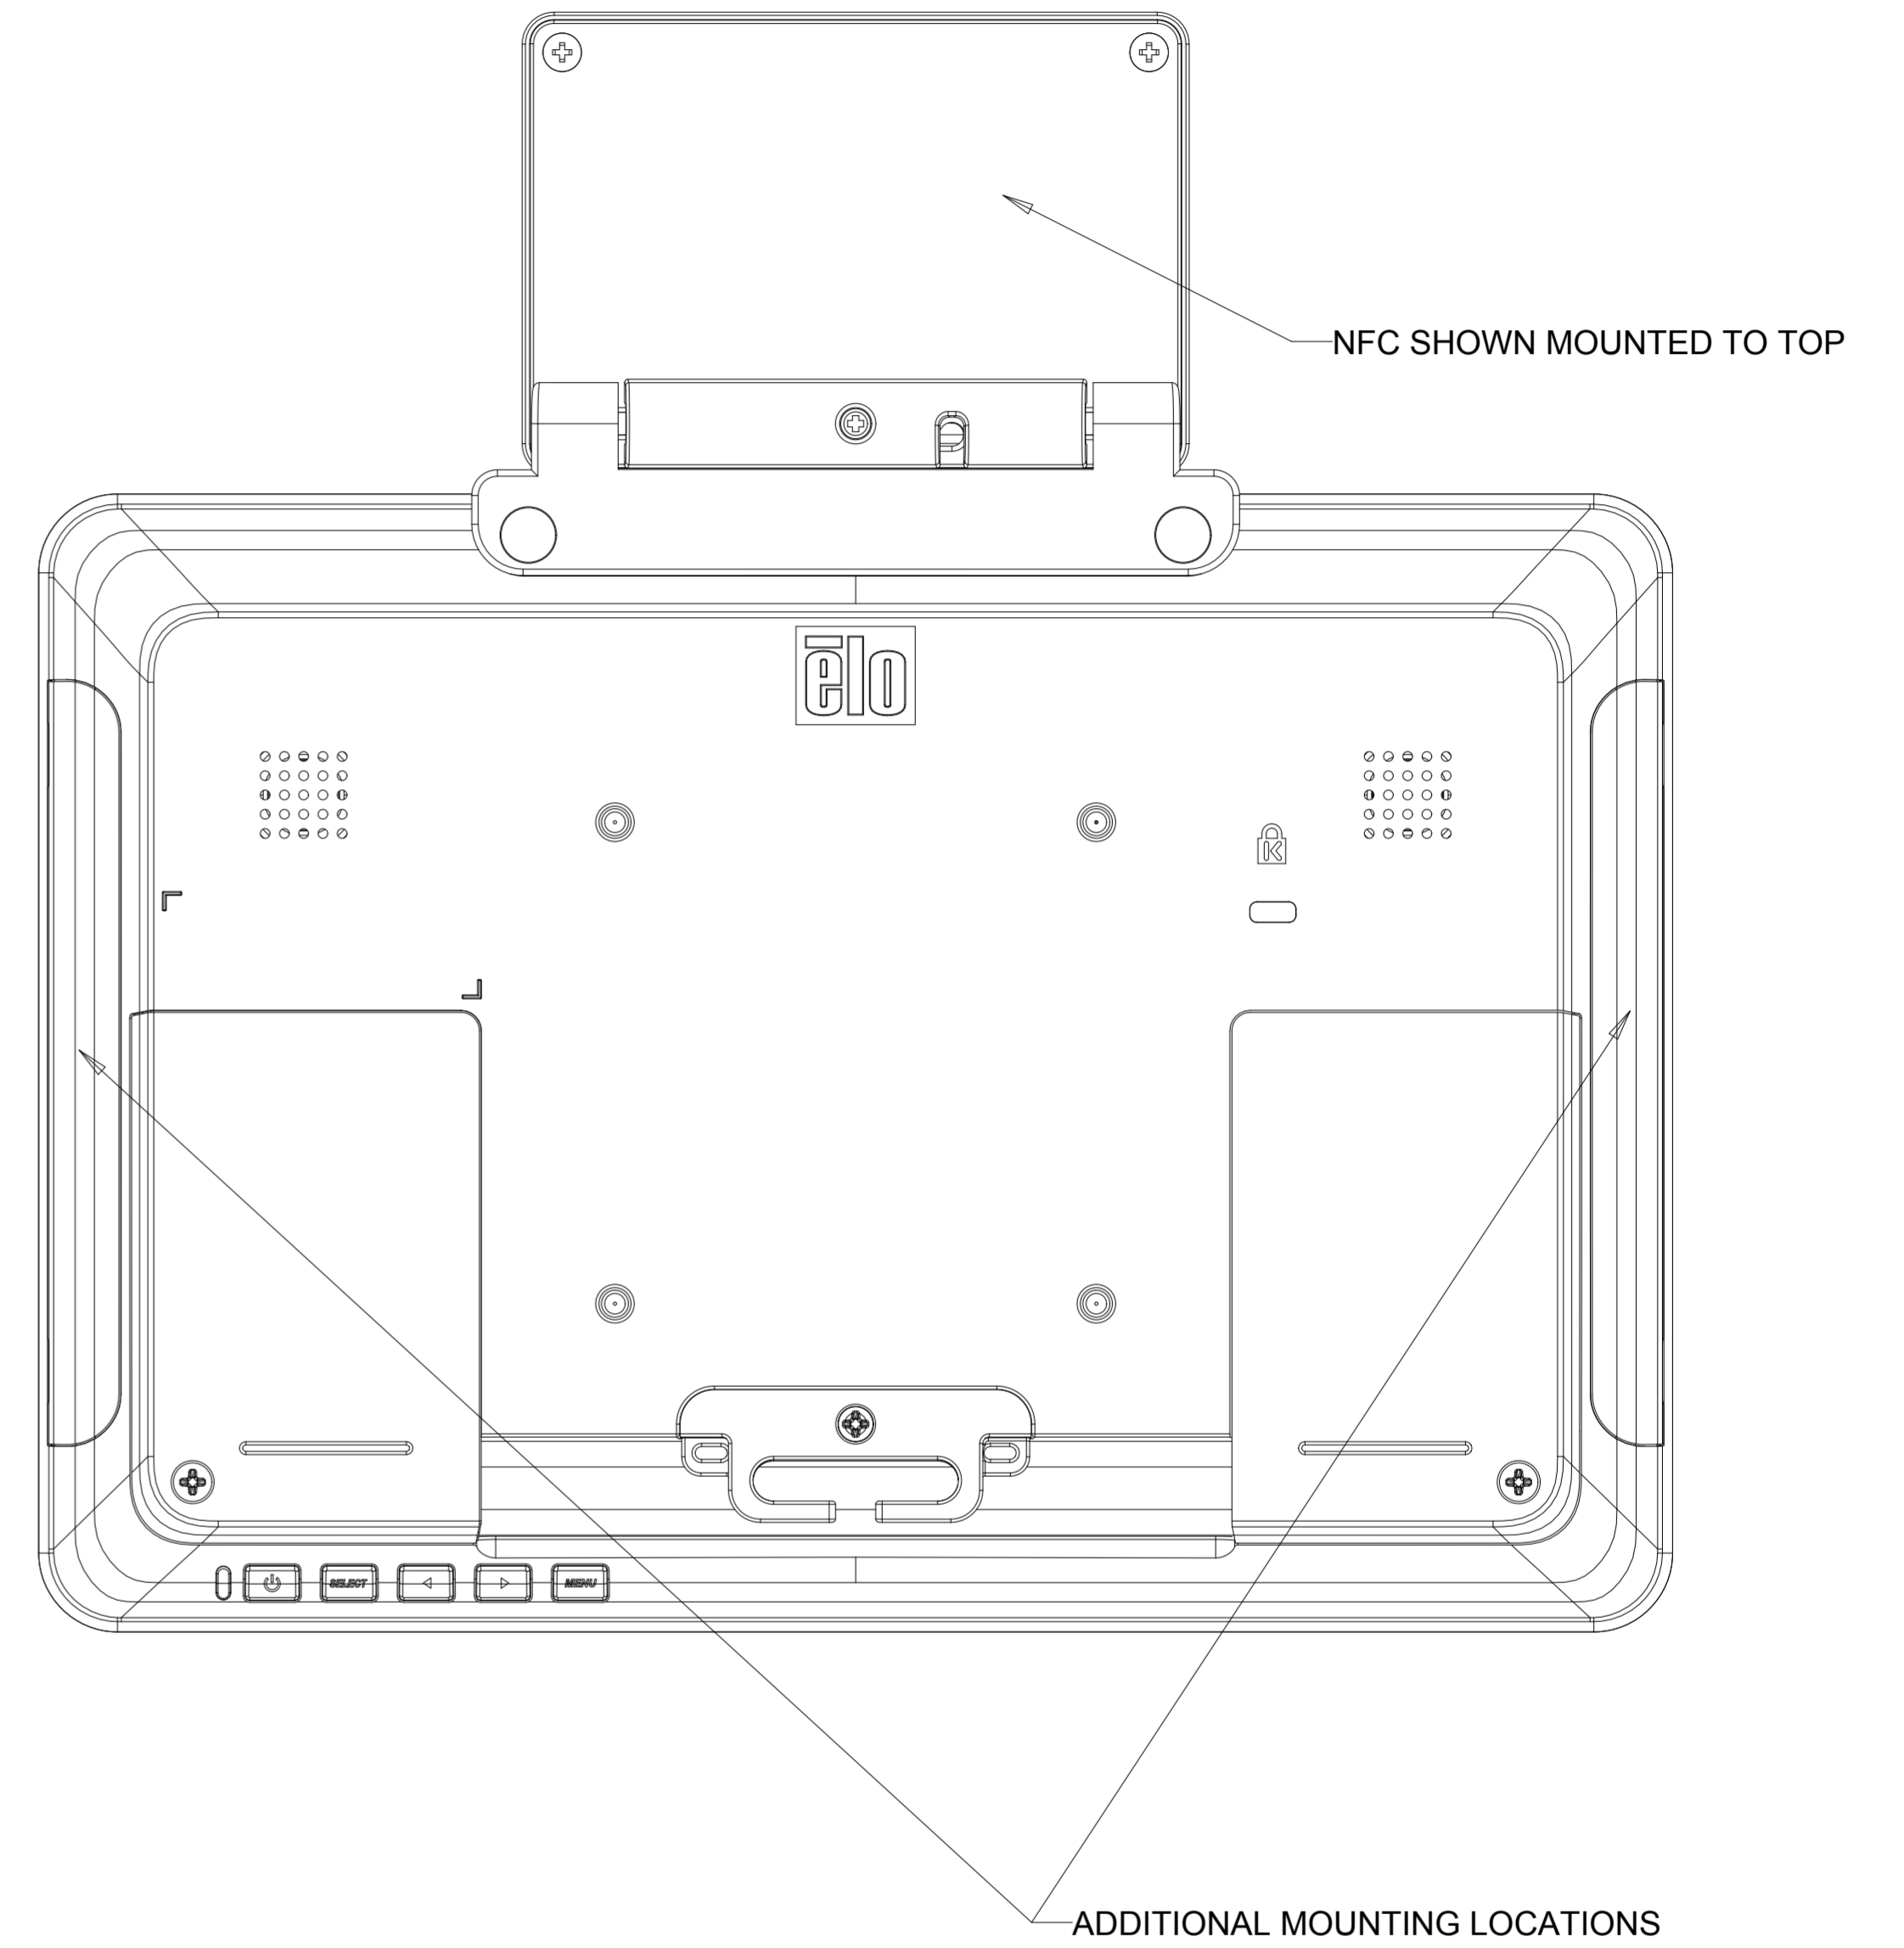

DIMENSIONAL DRAWING: 1002L

TOP PERIPHERAL LOCATION
(UNDER REMOVABLE COVER)

SPEAKER, X2

KENSINGTON LOCK SLOT
(LOCK SOLD SEPARATELY)

SIDE PERIPHERAL LOCATION
(UNDER REMOVABLE COVER)

CABLE COVER
SECURITY SCREW, X2

OSD BUTTONS

SIDE PERIPHERAL LOCATION
(UNDER REMOVABLE COVER)

UNDER CABLE COVER

UNDER CABLE COVER

DC POWER IN

TOUCH USB

AUDIO INPUT

DIMENSIONS ARE IN MILLIMETERS

MS601669
DATE: 06/17/2015
REV: B

VESA MOUNT

OPTIONAL MSR KIT

OPTIONAL BAR CODE SCANNER KIT

SCANNER HEAD ROTATES 180 DEGREES

OPTIONAL NFC KIT

OPTIONAL SHORT TABLE-TOP STAND KIT