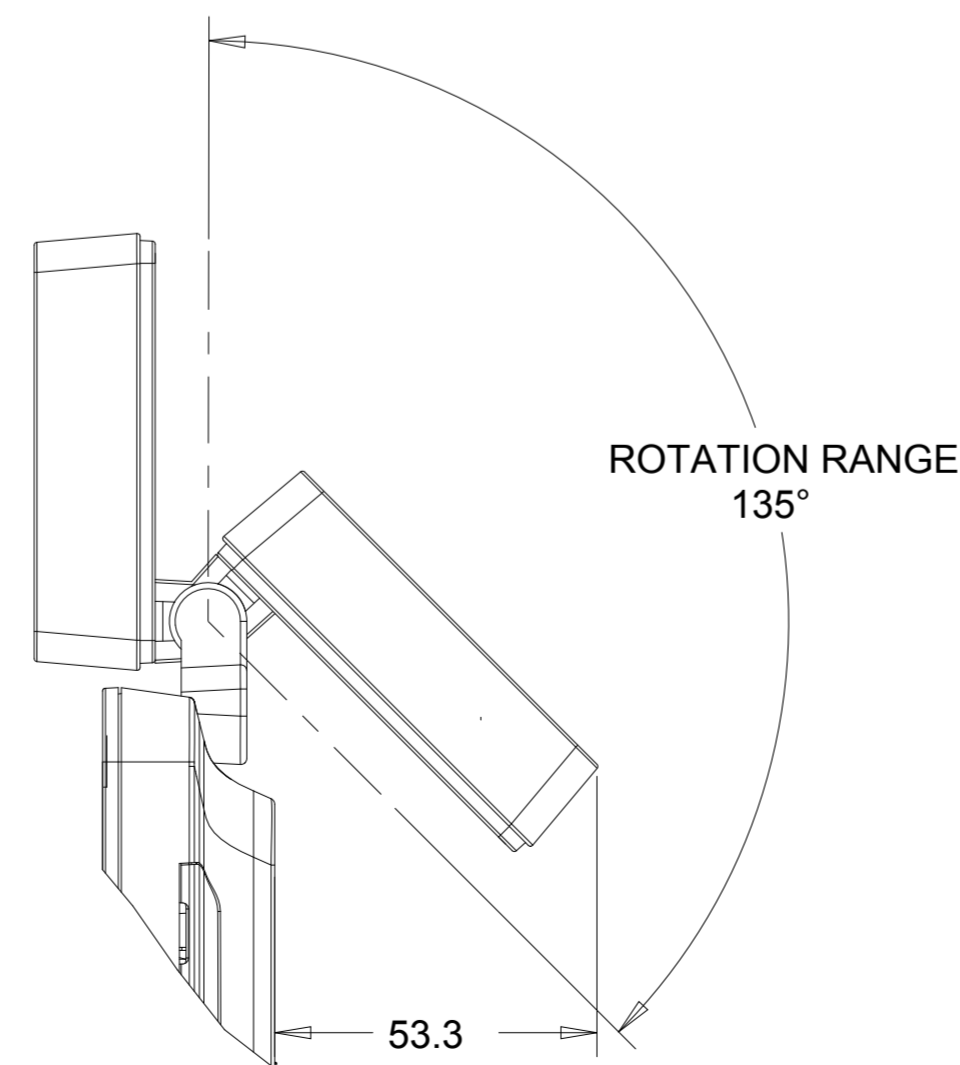

OSD BUTTONS

SIDE PERIPHERAL LOCATION
(UNDER REMOVABLE COVER)

UNDER CABLE COVER

UNDER CABLE COVER

DC POWER IN

TOUCH USB

AUDIO INPUT

DIMENSIONS ARE IN MILLIMETERS

MS601669
DATE: 06/17/2015
REV: B

VESA MOUNT

OPTIONAL MSR KIT

OPTIONAL BAR CODE SCANNER KIT

SCANNER HEAD ROTATES 180 DEGREES

OPTIONAL NFC KIT

OPTIONAL SHORT TABLE-TOP STAND KIT