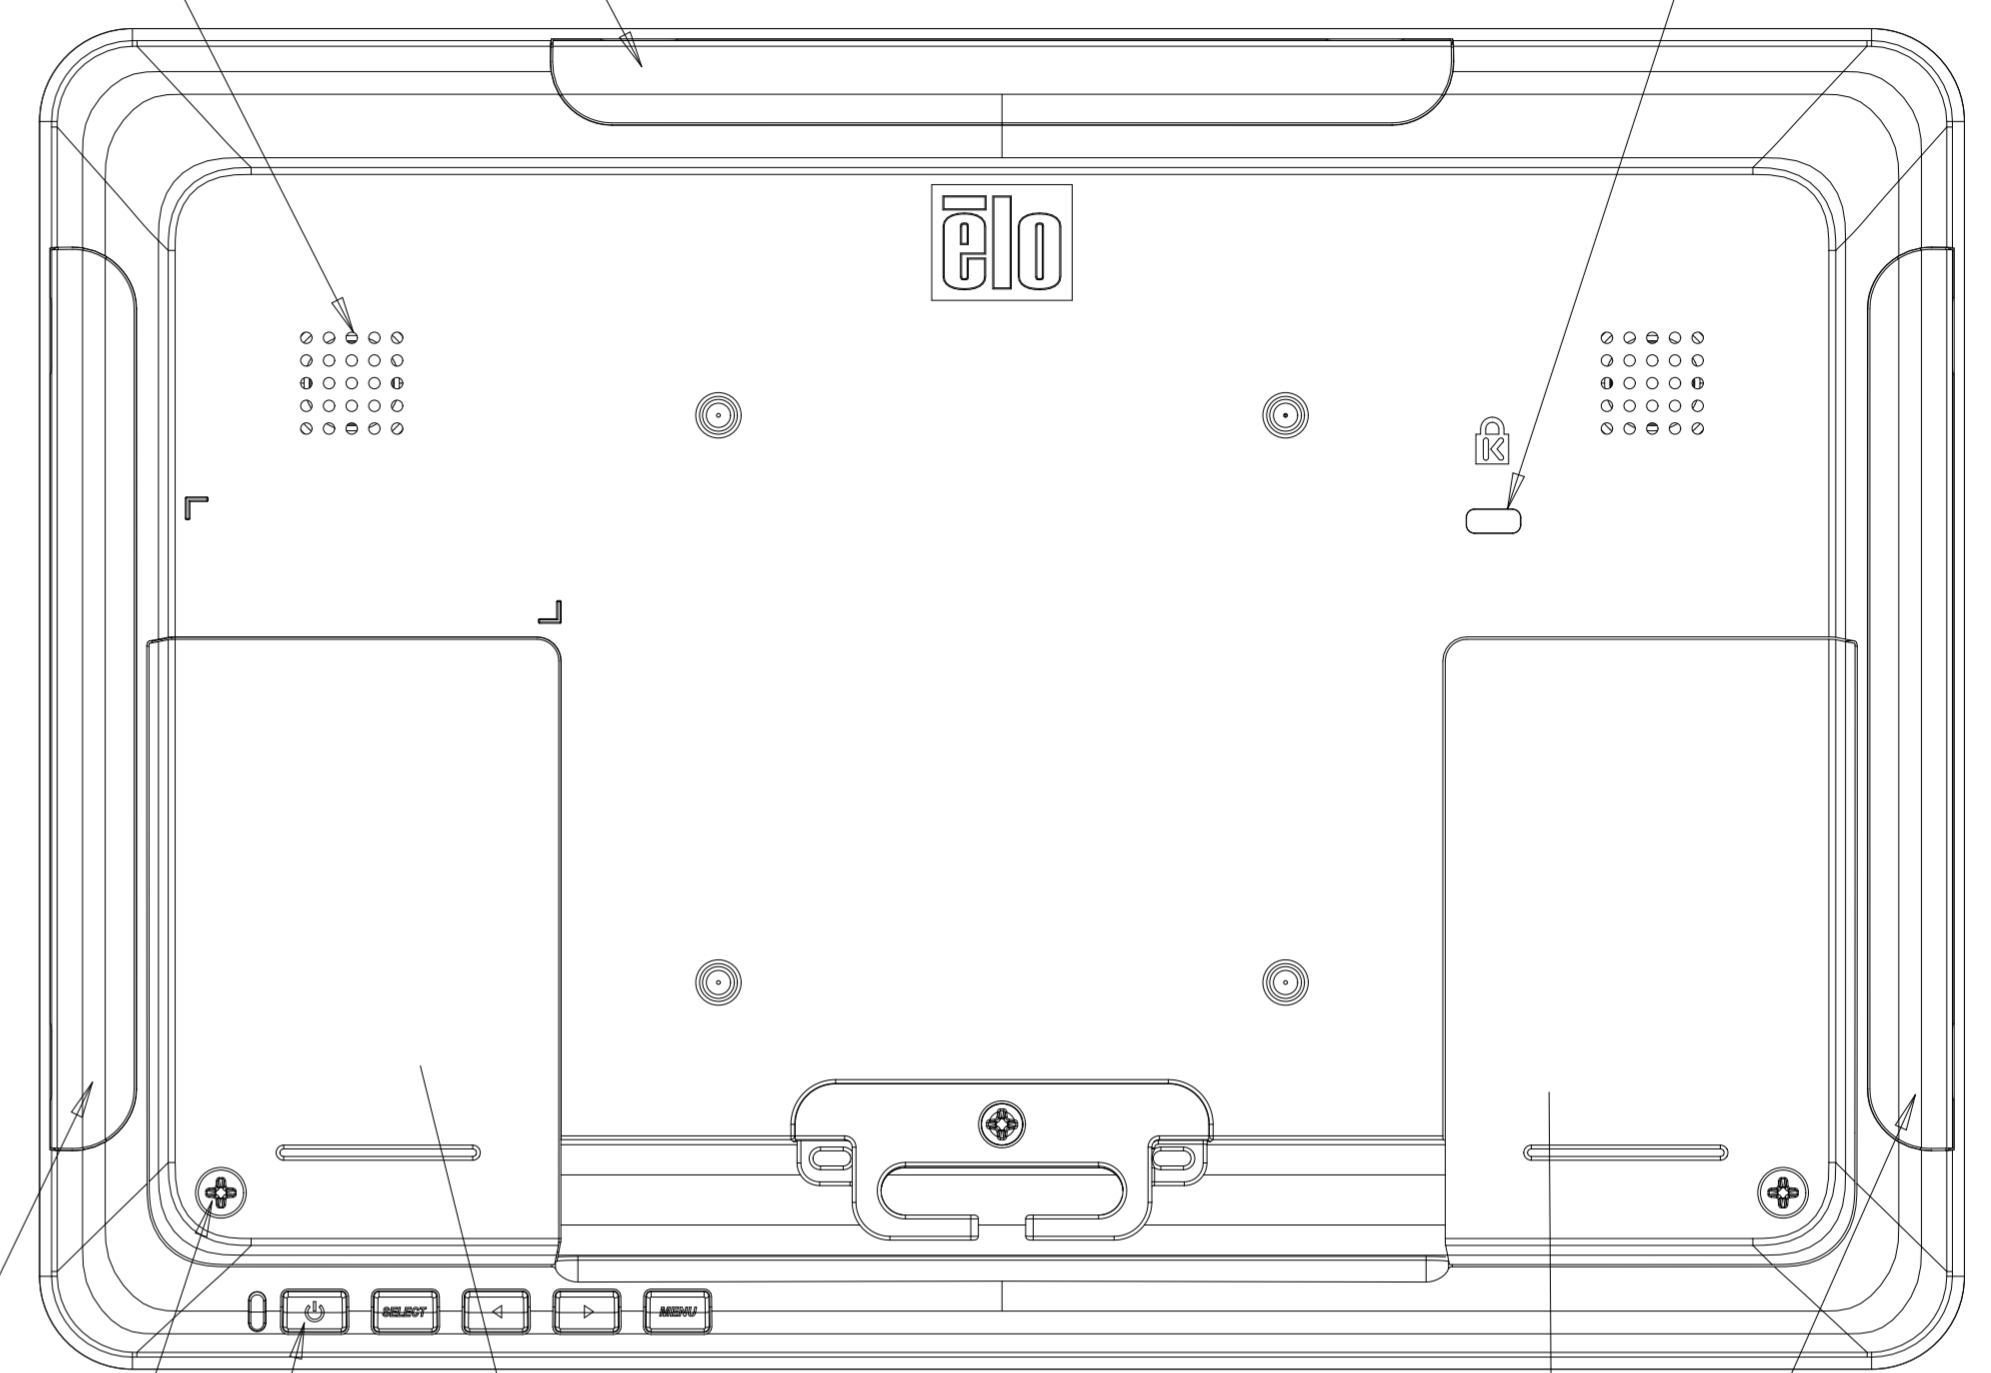

DIMENSIONAL DRAWING: 1002L

TOP PERIPHERAL LOCATION
(UNDER REMOVABLE COVER)

SPEAKER, X2

KENSINGTON LOCK SLOT
(LOCK SOLD SEPARATELY)

SIDE PERIPHERAL LOCATION
(UNDER REMOVABLE COVER)

CABLE COVER
SECURITY SCREW, X2

OSD BUTTONS

SIDE PERIPHERAL LOCATION
(UNDER REMOVABLE COVER)

UNDER CABLE COVER

UNDER CABLE COVER

DC POWER IN

TOUCH USB

AUDIO INPUT

DIMENSIONS ARE IN MILLIMETERS

MS601669
DATE: 06/17/2015
REV: B

VESA MOUNT

OPTIONAL MSR KIT

OPTIONAL BAR CODE SCANNER KIT

SCANNER HEAD ROTATES 180 DEGREES

OPTIONAL NFC KIT

OPTIONAL SHORT TABLE-TOP STAND KIT